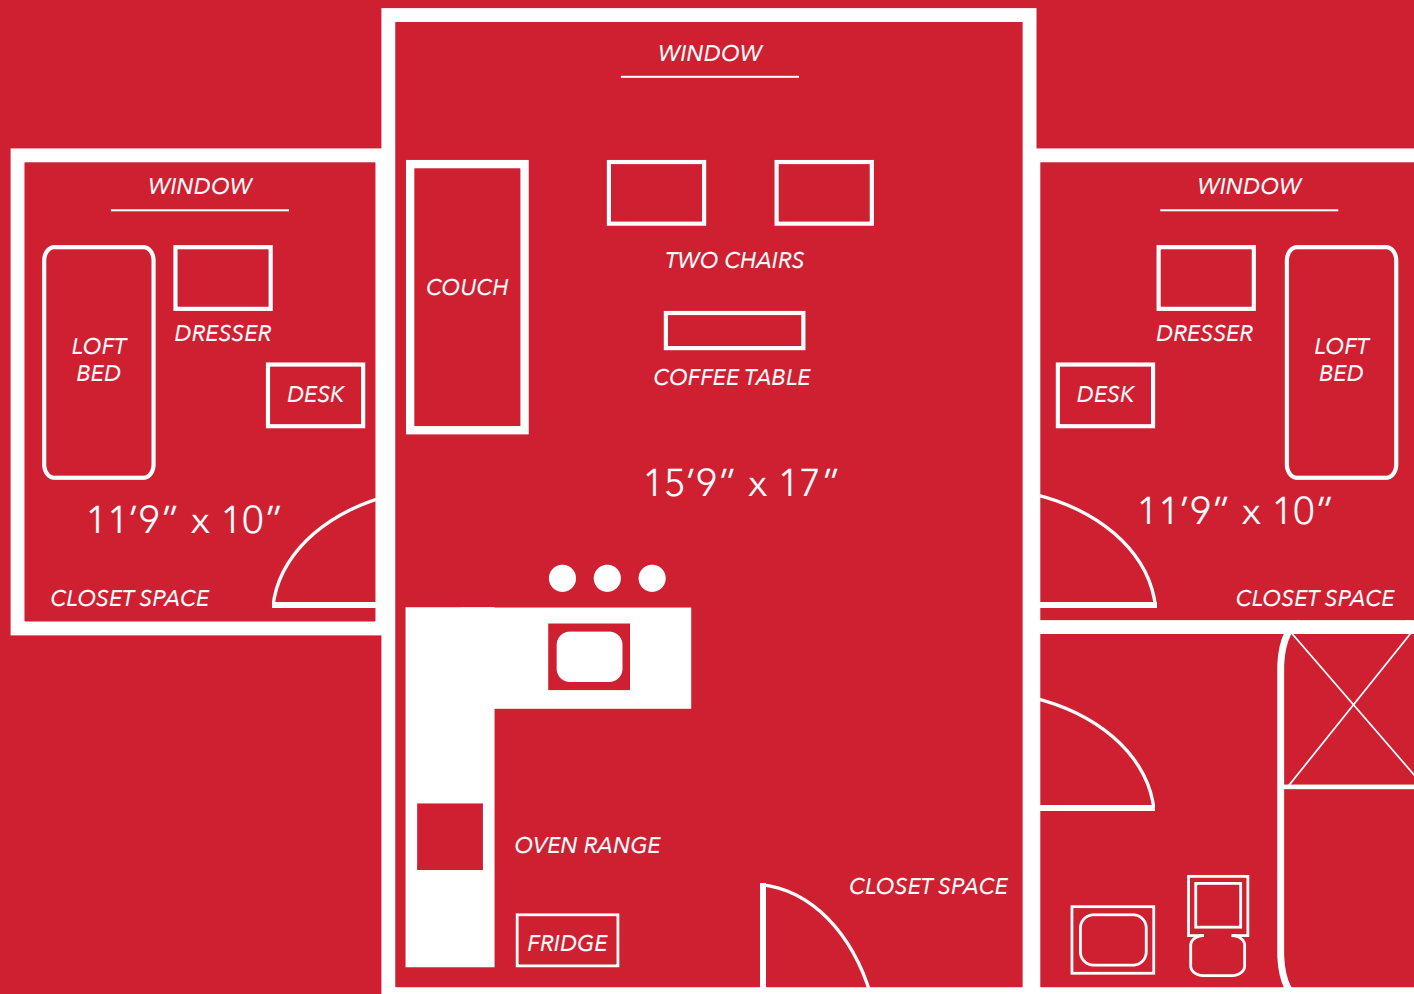

EAST CAMPUS SUITES

MAPLE, OAK, & PINE

EVERY SUITE INCLUDES THE FOLLOWING ITEMS

REFRIGERATOR

OVEN RANGE

DISHWASHER

KITCHEN STOOLS

ONE COUCH

TWO CHAIRS

ONE COFFEE TABLE

ONE DESK

ONE DESK CHAIR

ONE BED PER ROOM

ONE DRESSER

2 PERSON SUITE

4 PERSON SUITE

LAYOUTS ARE NOT TO SCALE