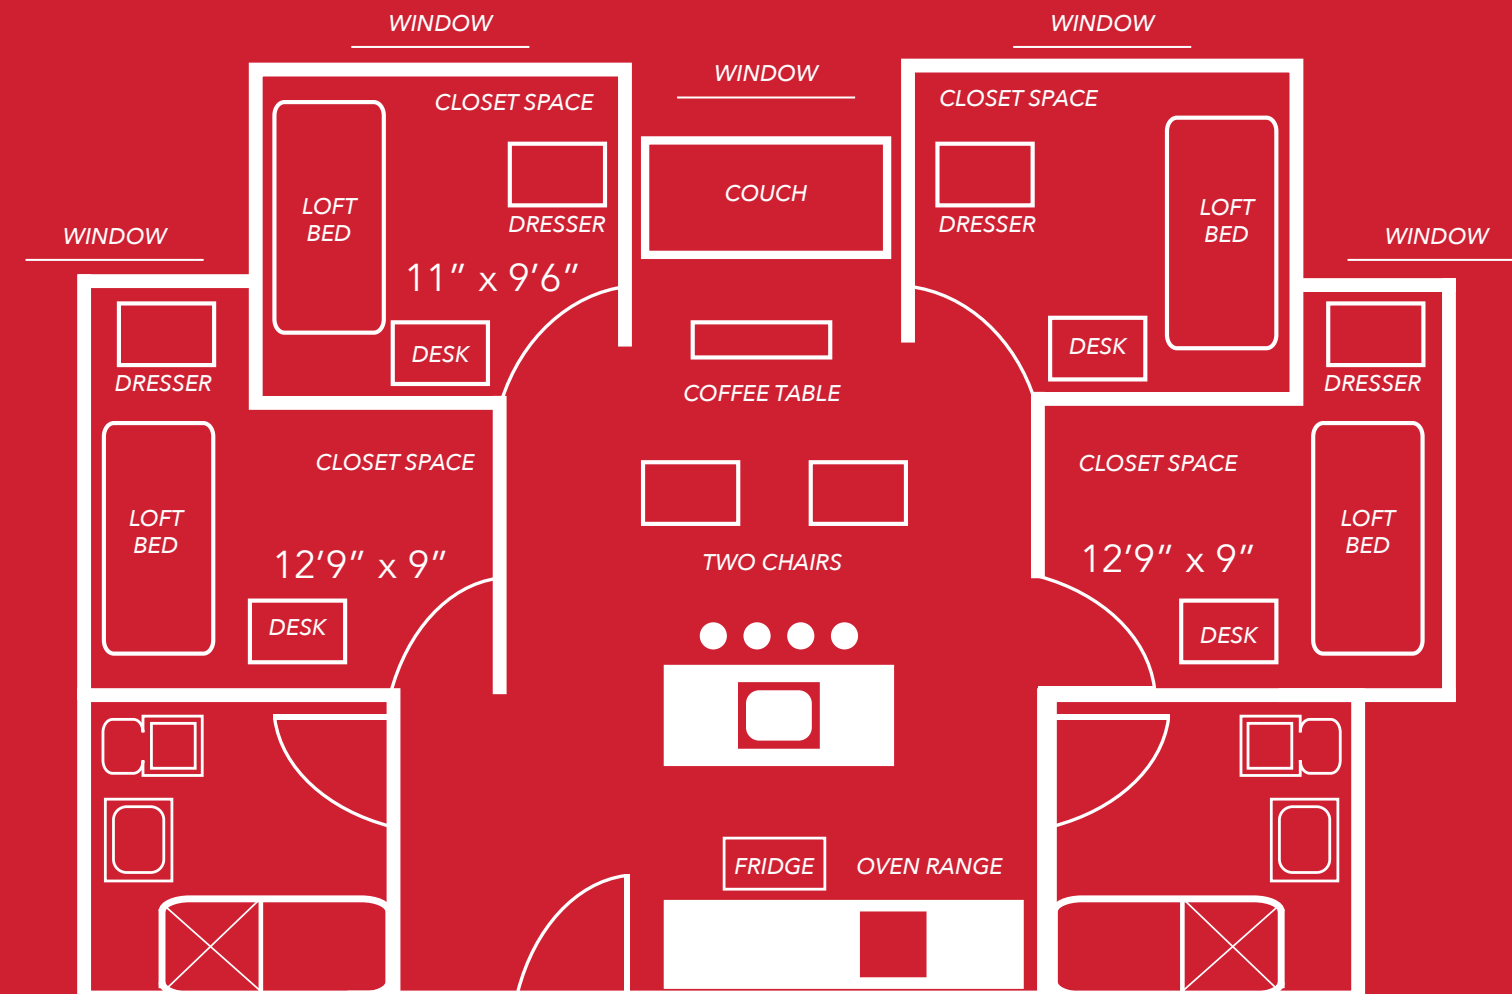

EAST CAMPUS SUITES

MAPLE, OAK, & PINE

EVERY SUITE INCLUDES THE FOLLOWING ITEMS

REFRIGERATOR

OVEN RANGE

DISHWASHER

KITCHEN STOOLS

ONE COUCH

TWO CHAIRS

ONE COFFEE TABLE

ONE DESK

ONE DESK CHAIR

ONE BED PER ROOM

ONE DRESSER

2 PERSON SUITE

4 PERSON SUITE

LAYOUTS ARE NOT TO SCALE