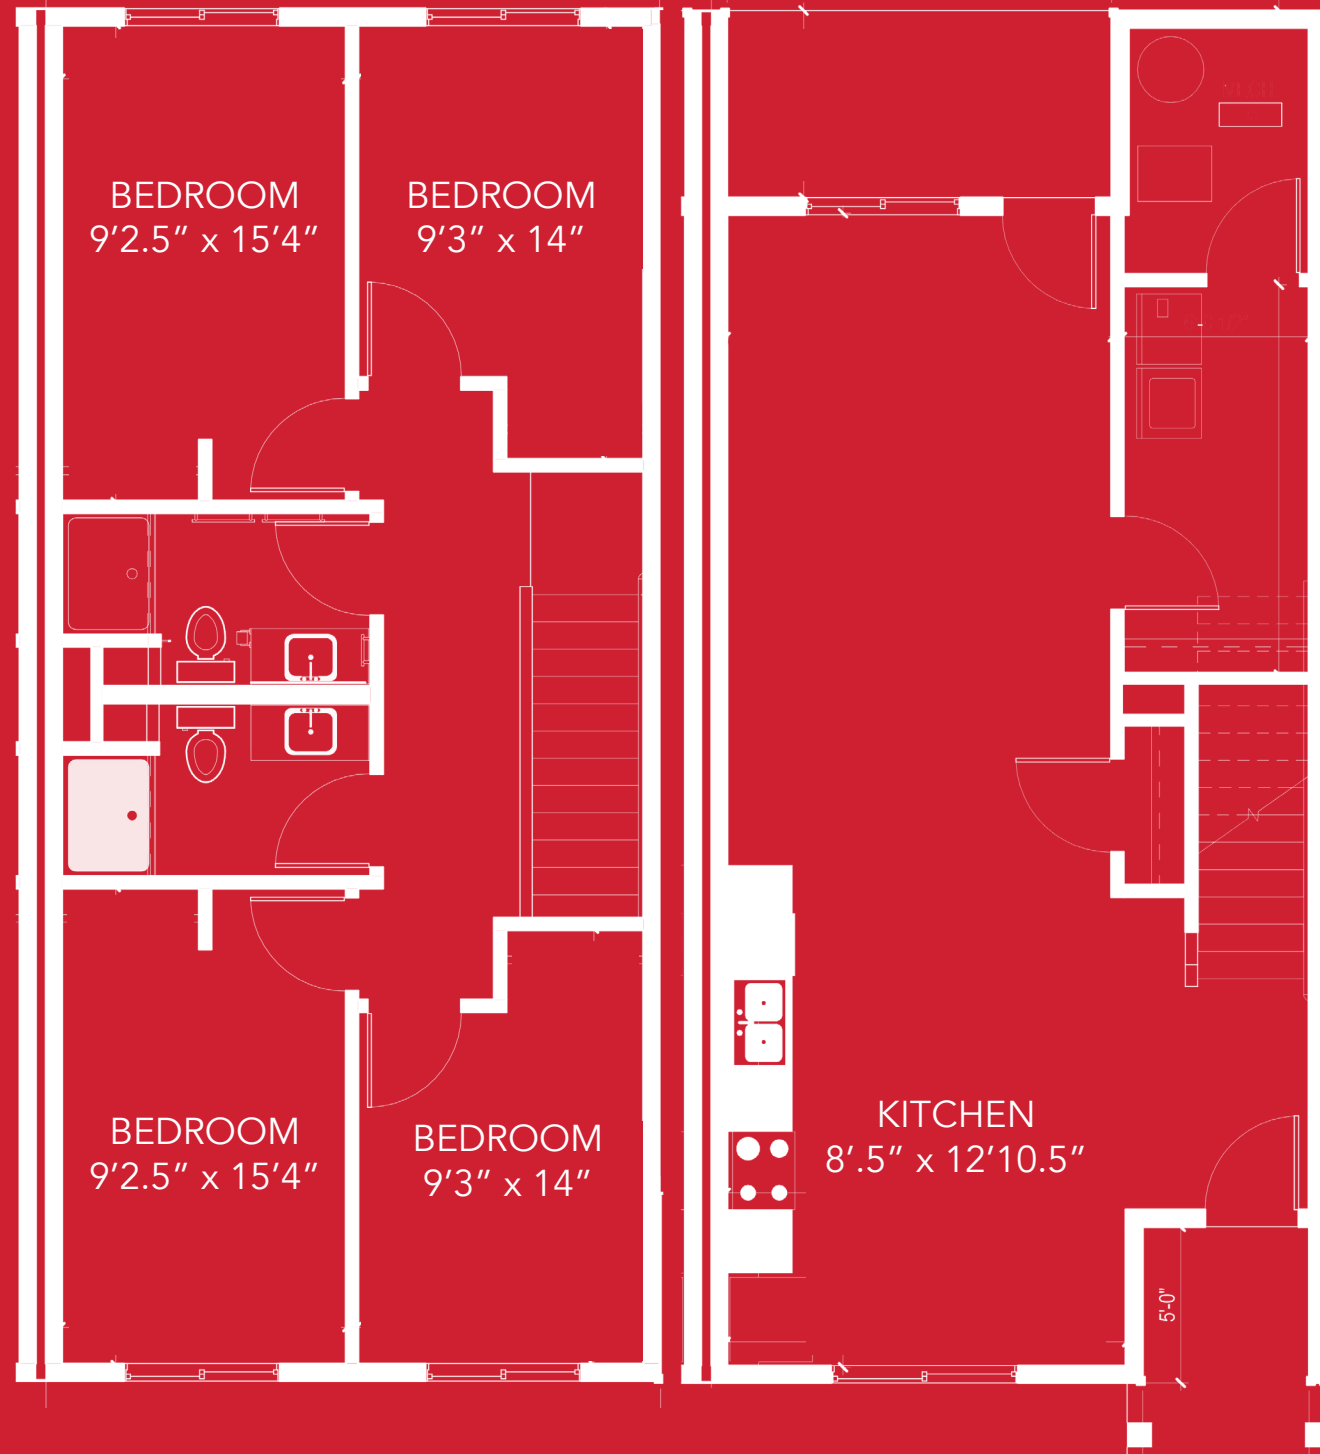

WEST CAMPUS APARTMENTS

CARDINAL COURT, FINCH COURT, & ROBIN COURT

EVERY ROOM INCLUDES THE FOLLOWING ITEMS

REFRIGERATOR

OVEN RANGE

DISHWASHER

DRYER

WASHER

4 BEDROOM

4 BEDROOM BARRIER FREE

LAYOUTS ARE NOT TO SCALE