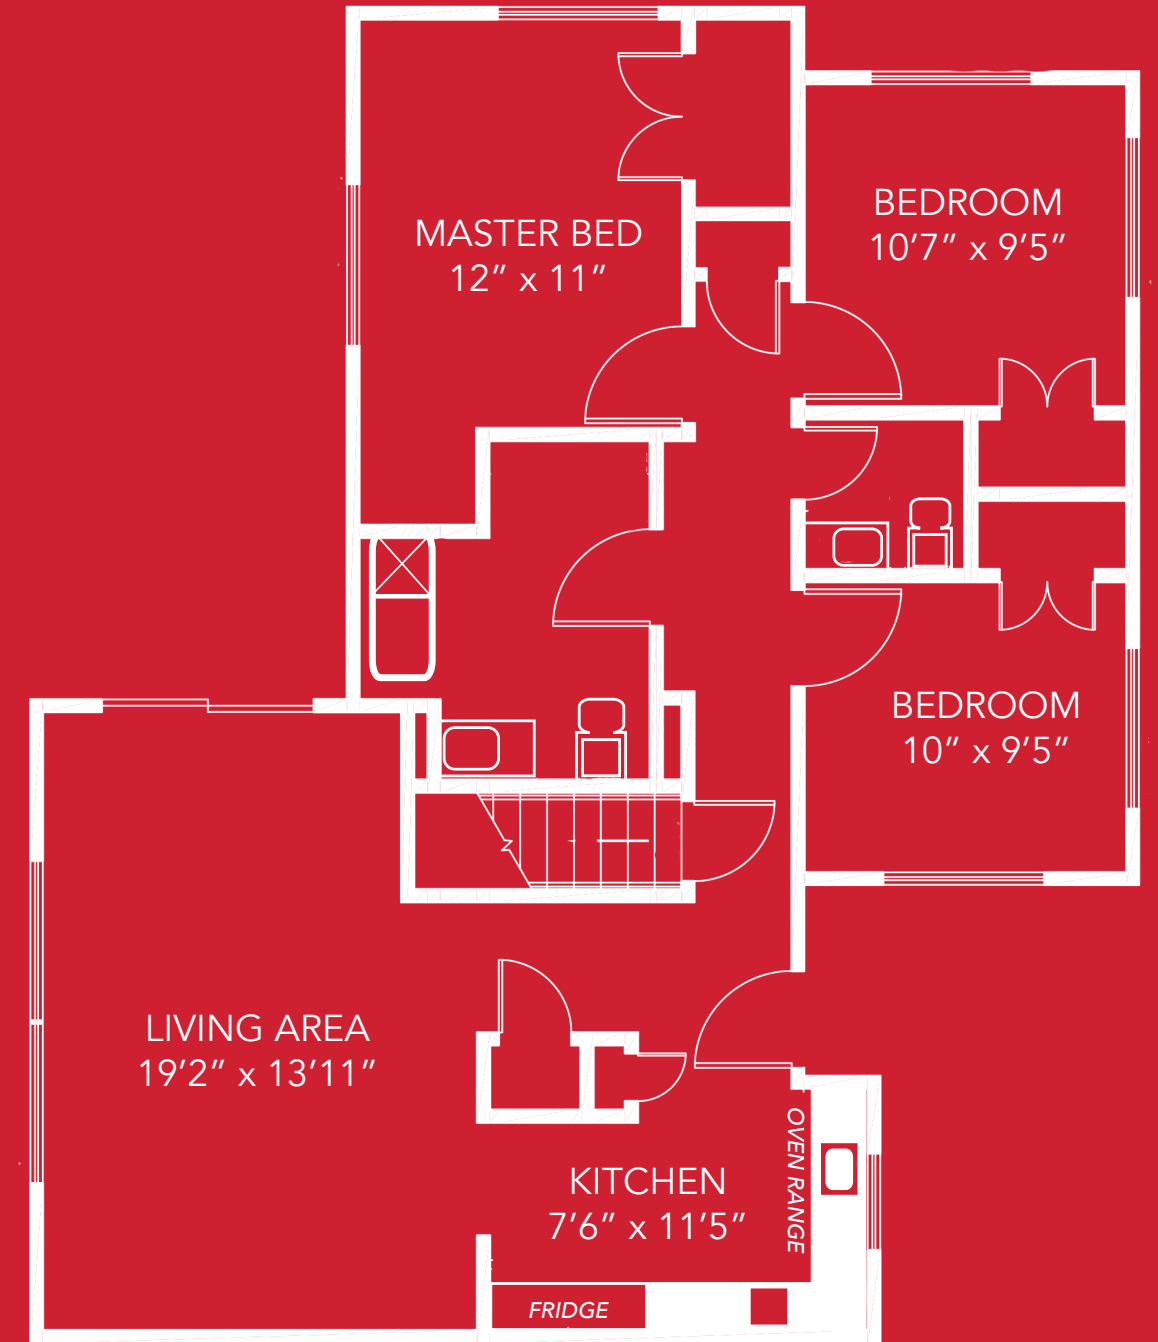

# WEST CAMPUS APARTMENTS

CARDINAL COURT, FINCH COURT, & ROBIN COURT

EVERY ROOM  
INCLUDES THE  
FOLLOWING ITEMS

REFRIGERATOR

OVEN RANGE

DISHWASHER

DRYER

WASHER

3 BEDROOM

3 BEDROOM BARRIER FREE

LAYOUTS ARE NOT TO SCALE