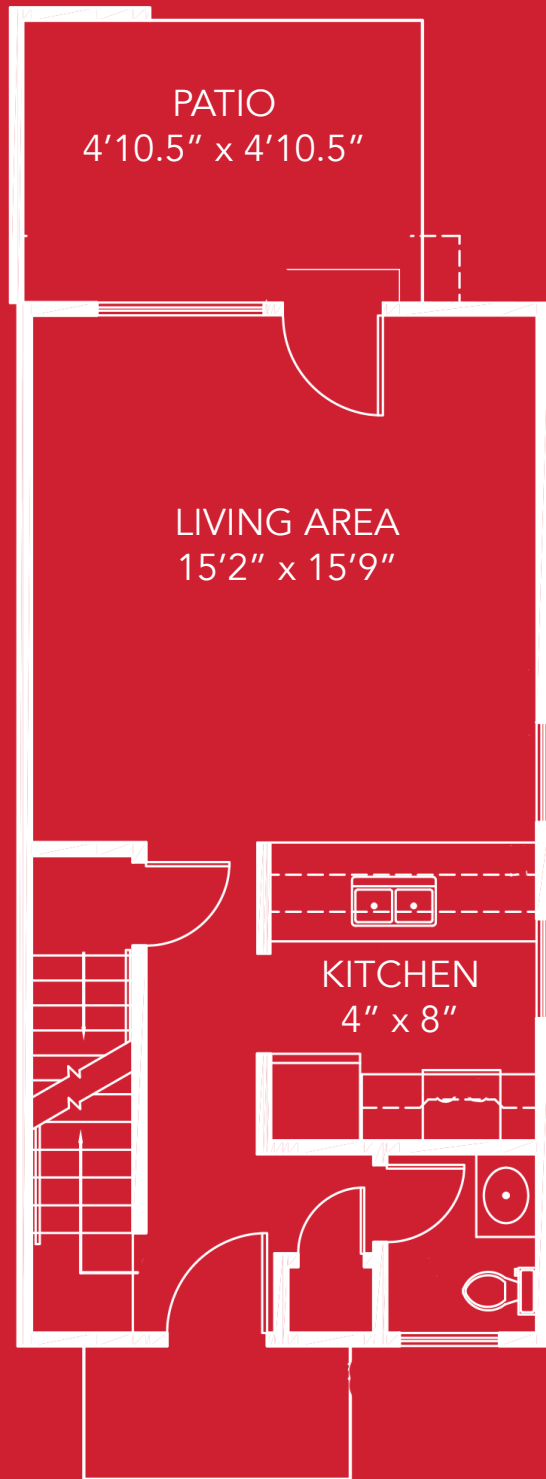

# WEST CAMPUS APARTMENTS

CARDINAL COURT, FINCH COURT, & ROBIN COURT

EVERY ROOM  
INCLUDES THE  
FOLLOWING ITEMS

REFRIGERATOR

OVEN RANGE

DISHWASHER

DRYER

WASHER

3 BEDROOM

3 BEDROOM BARRIER FREE

LAYOUTS ARE NOT TO SCALE