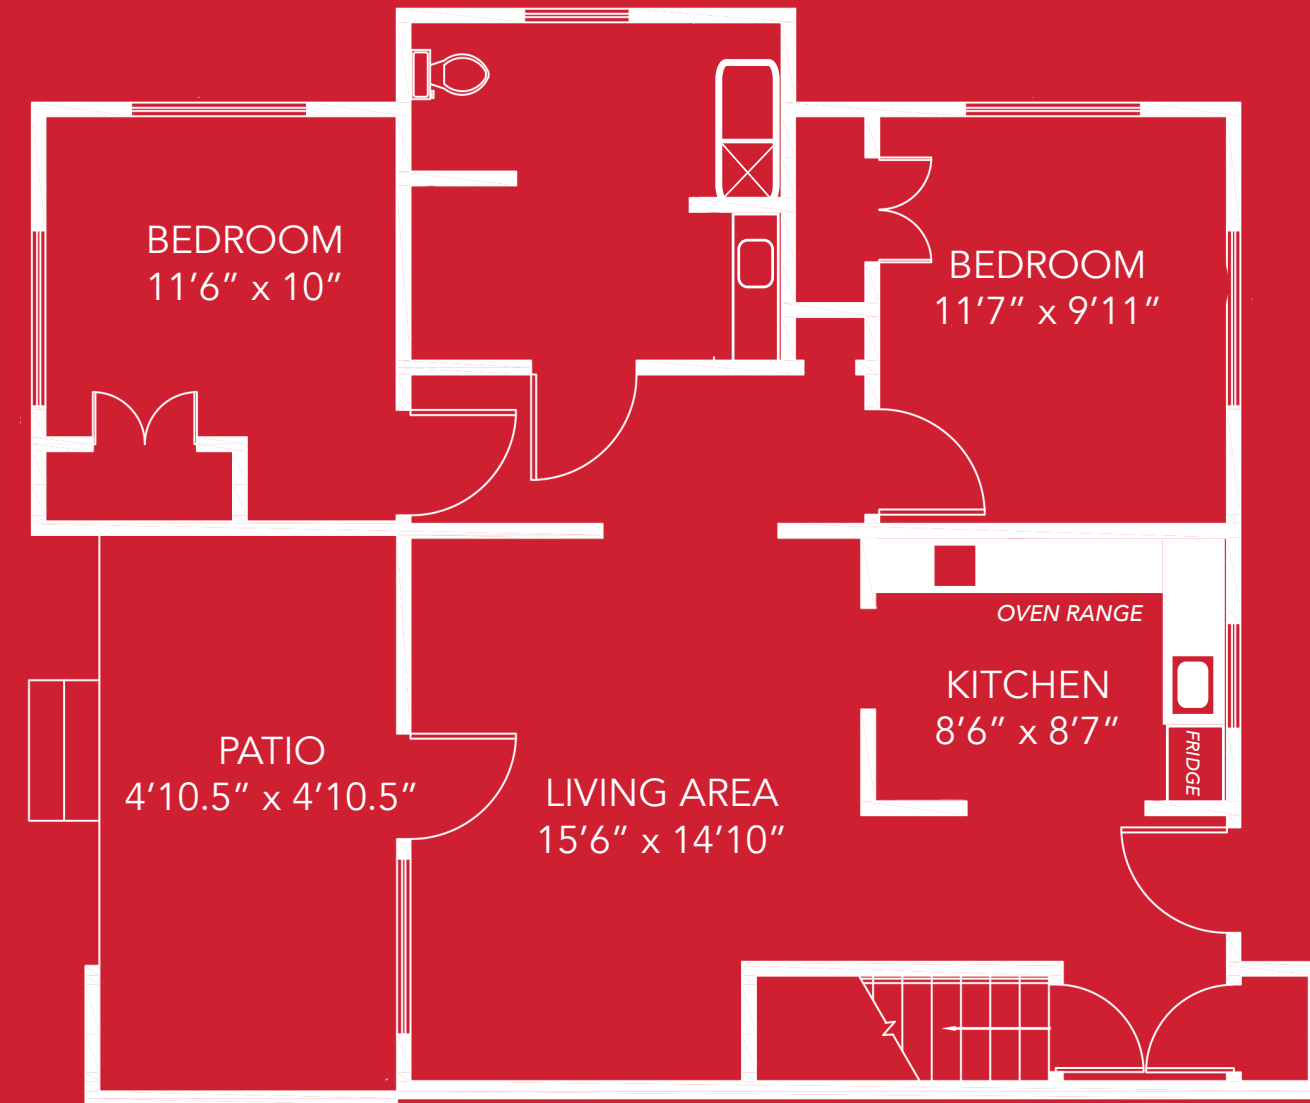

WEST CAMPUS APARTMENTS

CARDINAL COURT, FINCH COURT, & ROBIN COURT

EVERY ROOM INCLUDES THE FOLLOWING ITEMS

REFRIGERATOR

OVEN RANGE

DISHWASHER

DRYER

WASHER

2 BEDROOM

2 BEDROOM BARRIER FREE

LAYOUTS ARE NOT TO SCALE