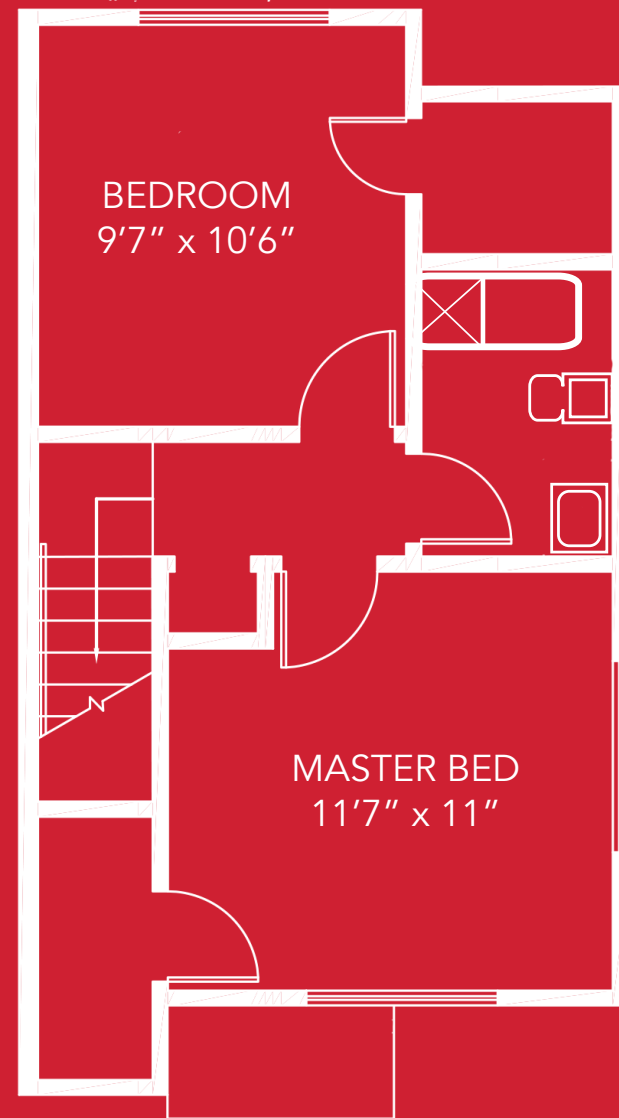

WEST CAMPUS APARTMENTS

CARDINAL COURT, FINCH COURT, & ROBIN COURT

EVERY ROOM INCLUDES THE FOLLOWING ITEMS

REFRIGERATOR

OVEN RANGE

DISHWASHER

DRYER

WASHER

2 BEDROOM

2 BEDROOM BARRIER FREE

LAYOUTS ARE NOT TO SCALE