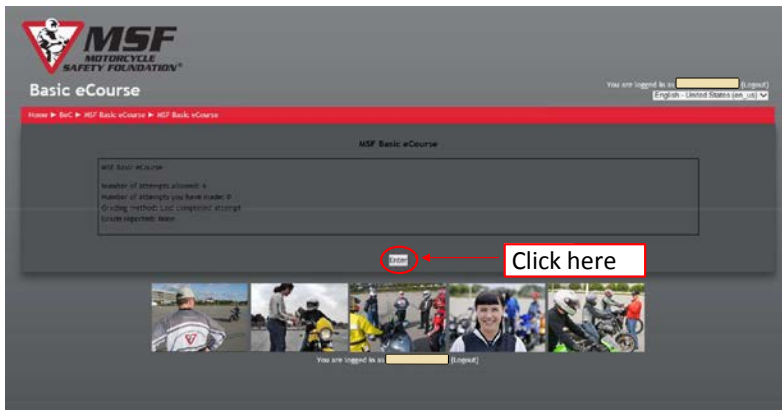

- Welcome to the beginning of your eCourse!
  If you see a blank screen instead of this page, try minimizing or maximizing your screen.
- The eCourse does have audio, so be sure your volume and speakers are on.
- The controls for your class are at the bottom of the screen. The arrow on the right will flash red when you can proceed to the next screen.