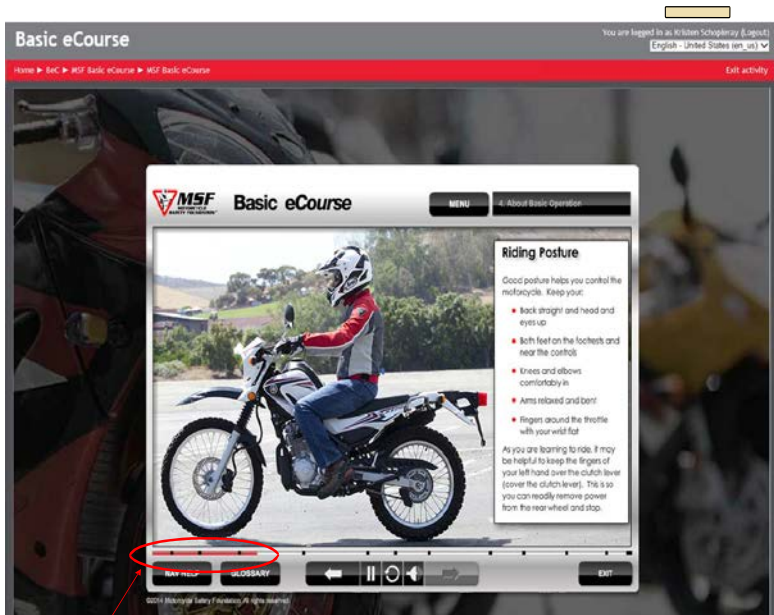

Progress bar

- This is an example of an eCourse slide. Some slides are interactive or may include videos.
- The red bar toward the bottom will show your progress through the eCourse. You cannot forward through information, but are able to revisit segments if you wish.