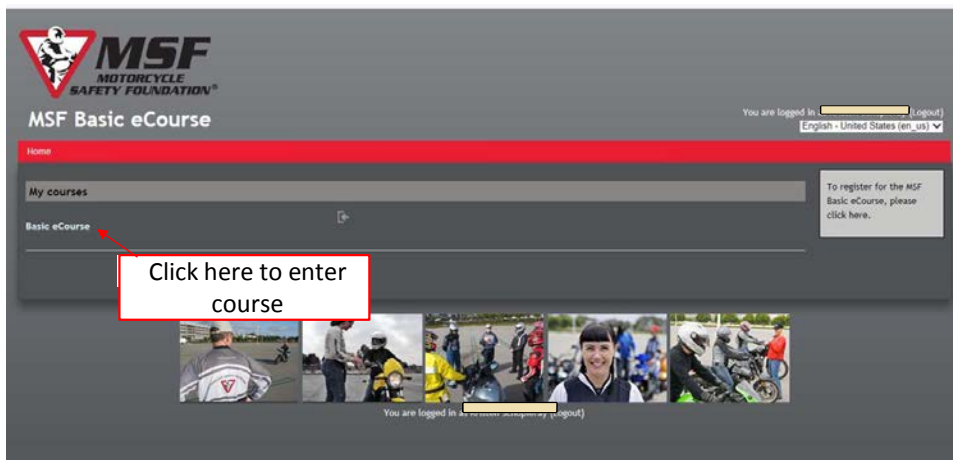

- In case of technical issues, please take note of the “Frequently Asked Technical Questions” in the “MSF Support” box.