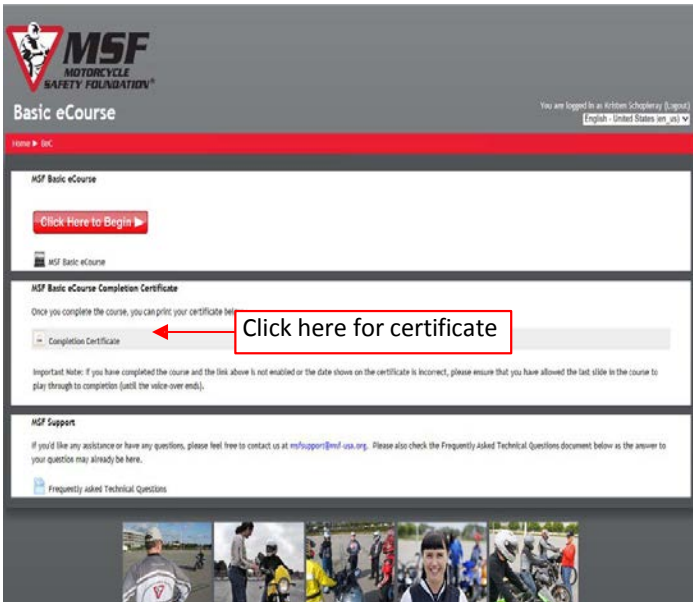

Once the voice over ends, click "Exit"

- **Please note: Ferris does not provide eye protection or helmets as stated in exercise 12**
- When you reach the final slide, wait for the voiceover to conclude before clicking "Exit." If you exit before the voiceover ends, it will ask that you revisit these slides.
- Once the voiceover finishes, click "Exit."