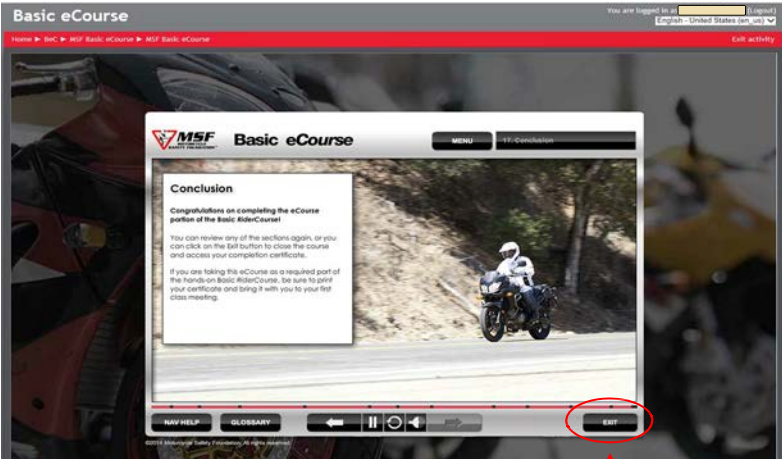

- You will now be prompted to change your password.
- Click “Save Changes.”

- In case of technical issues, please take note of the “Frequently Asked Technical Questions” in the “MSF Support” box.

- Welcome to the beginning of your eCourse!
If you see a blank screen instead of this page, try minimizing or maximizing your screen.
- The eCourse does have audio, so be sure your volume and speakers are on.
- The controls for your class are at the bottom of the screen. The arrow on the right will flash red when you can proceed to the next screen.

Progress bar

- This is an example of an eCourse slide. Some slides are interactive or may include videos.
- The red bar toward the bottom will show your progress through the eCourse. You cannot forward through information, but are able to revisit segments if you wish.