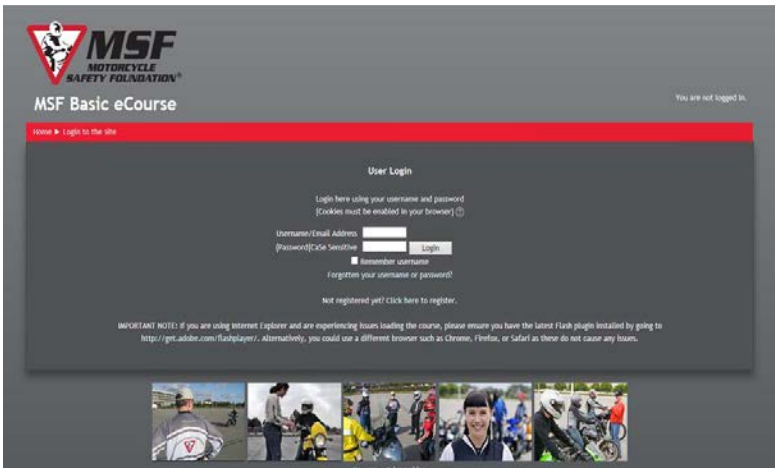

eCourse Directions

MINIMUM SYSTEM REQUIREMENTS

Operating System	Windows (7 or above) Mac (version 10.5 or above)
Browser Support	Current version of Chrome, Safari, Firefox Internet Explorer Version 10 or above
Internet Connection	Broadband connections work best
Display Resolution	Minimum 1024x768
Requires	JavaScript, Adobe Flash Printer (to print completion certificate)
Other Requirements	Works best on a Desktop computer

If you forget your password, lock yourself out or need further assistance, please contact MSF at msfsupport@msf-usa.org or (949) 727-3227 x3158. Please include your username/email address.

- You will be directed to the online eCourse.
- In order to access the eCourse, you will need to log-in. Please enter the email address you registered with and the temporary password found in the confirmation email .
- Click “Login.”