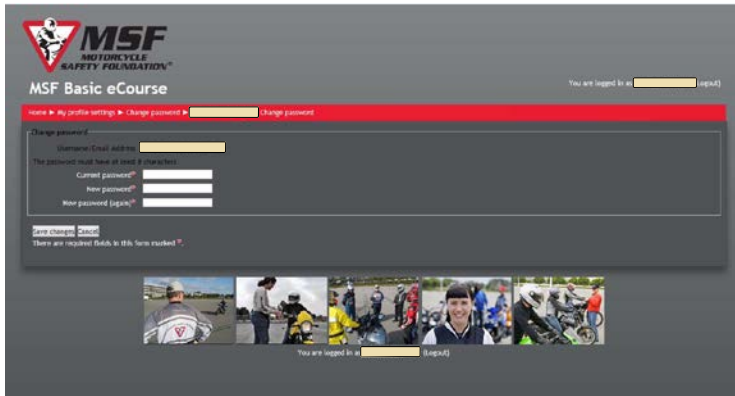

- You will now be prompted to change your password.
- Click “Save Changes.”