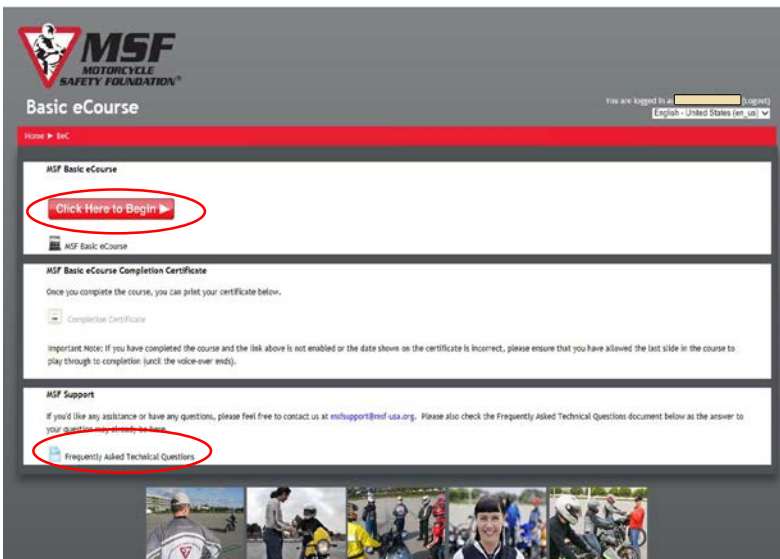

- In case of technical issues, please take note of the “Frequently Asked Technical Questions” in the “MSF Support” box.