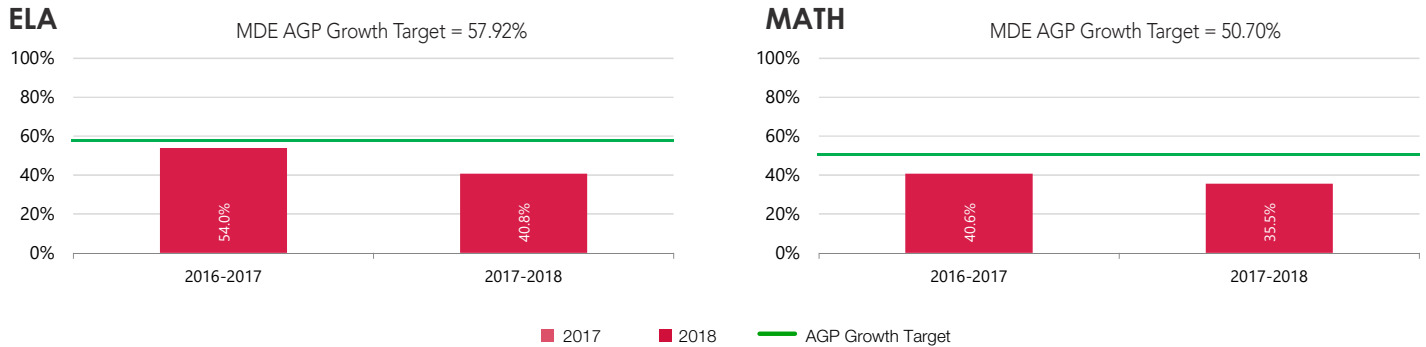

2017-2018 Contract Performance Report UPDATE

MDE School Growth Index 2018

Percent of all students in grades 4-8 & 11 who met their Adequate Growth Percentile (AGP)

The Academy's School Growth Index in ELA and math has been updated for 2018 (above). Please refer to these scores, in addition to the other assessment data presented in the 2017-2018 Contract Performance Report for a holistic view of the Academy's performance.