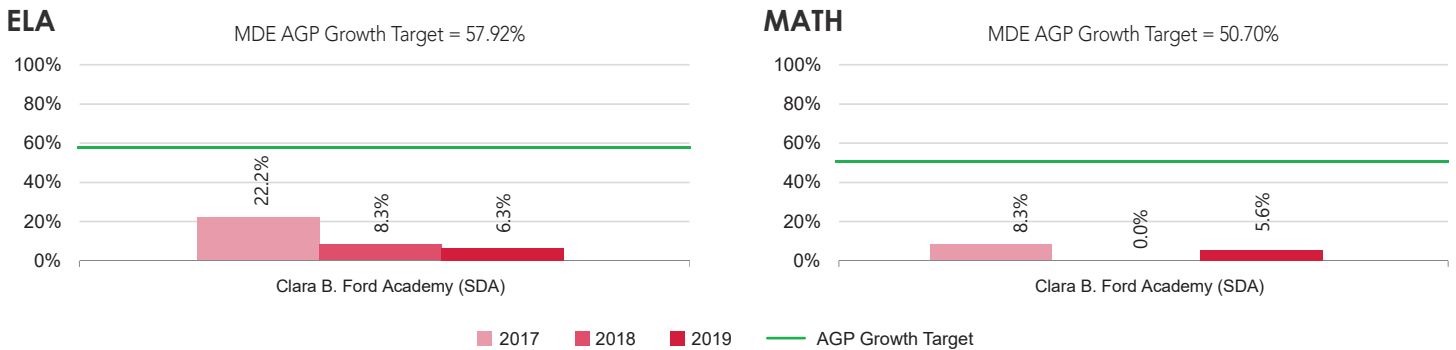

CONTRACT PERFORMANCE REPORT

2018-2019

Clara B. Ford Academy (SDA)

MICHIGAN SCHOOL INDEX

In 2016-2017 Michigan introduced the Michigan School Index System as a new accountability system under the Every Student Succeeds Act (ESSA) of 2015. Schools receive an overall index value ranging from 0-100, based on six key areas: student assessment data, graduation rates, attendance rates, completing advanced coursework, postsecondary enrollment, and staffing ratios.

Below are the Academy's actual index scores for 2019, along with the overall school index:

For more information on Michigan's school accountability system and the School Index System, please visit: <https://www.mischooldata.org/SchoolIndex2/Location.aspx>

Clara B. Ford Academy (SDA)

2018-2019 Contract Performance Report UPDATE

MDE School Growth Index 2019

Percent of all students in grades 4-8 & 11 who met their Adequate Growth Percentile (AGP)

The Academy's School Growth Index in ELA and math has been updated for 2019 (above). Please refer to these scores, in addition to the other assessment data presented in the 2018-2019 Contract Performance Report, for a holistic view of the Academy's performance.