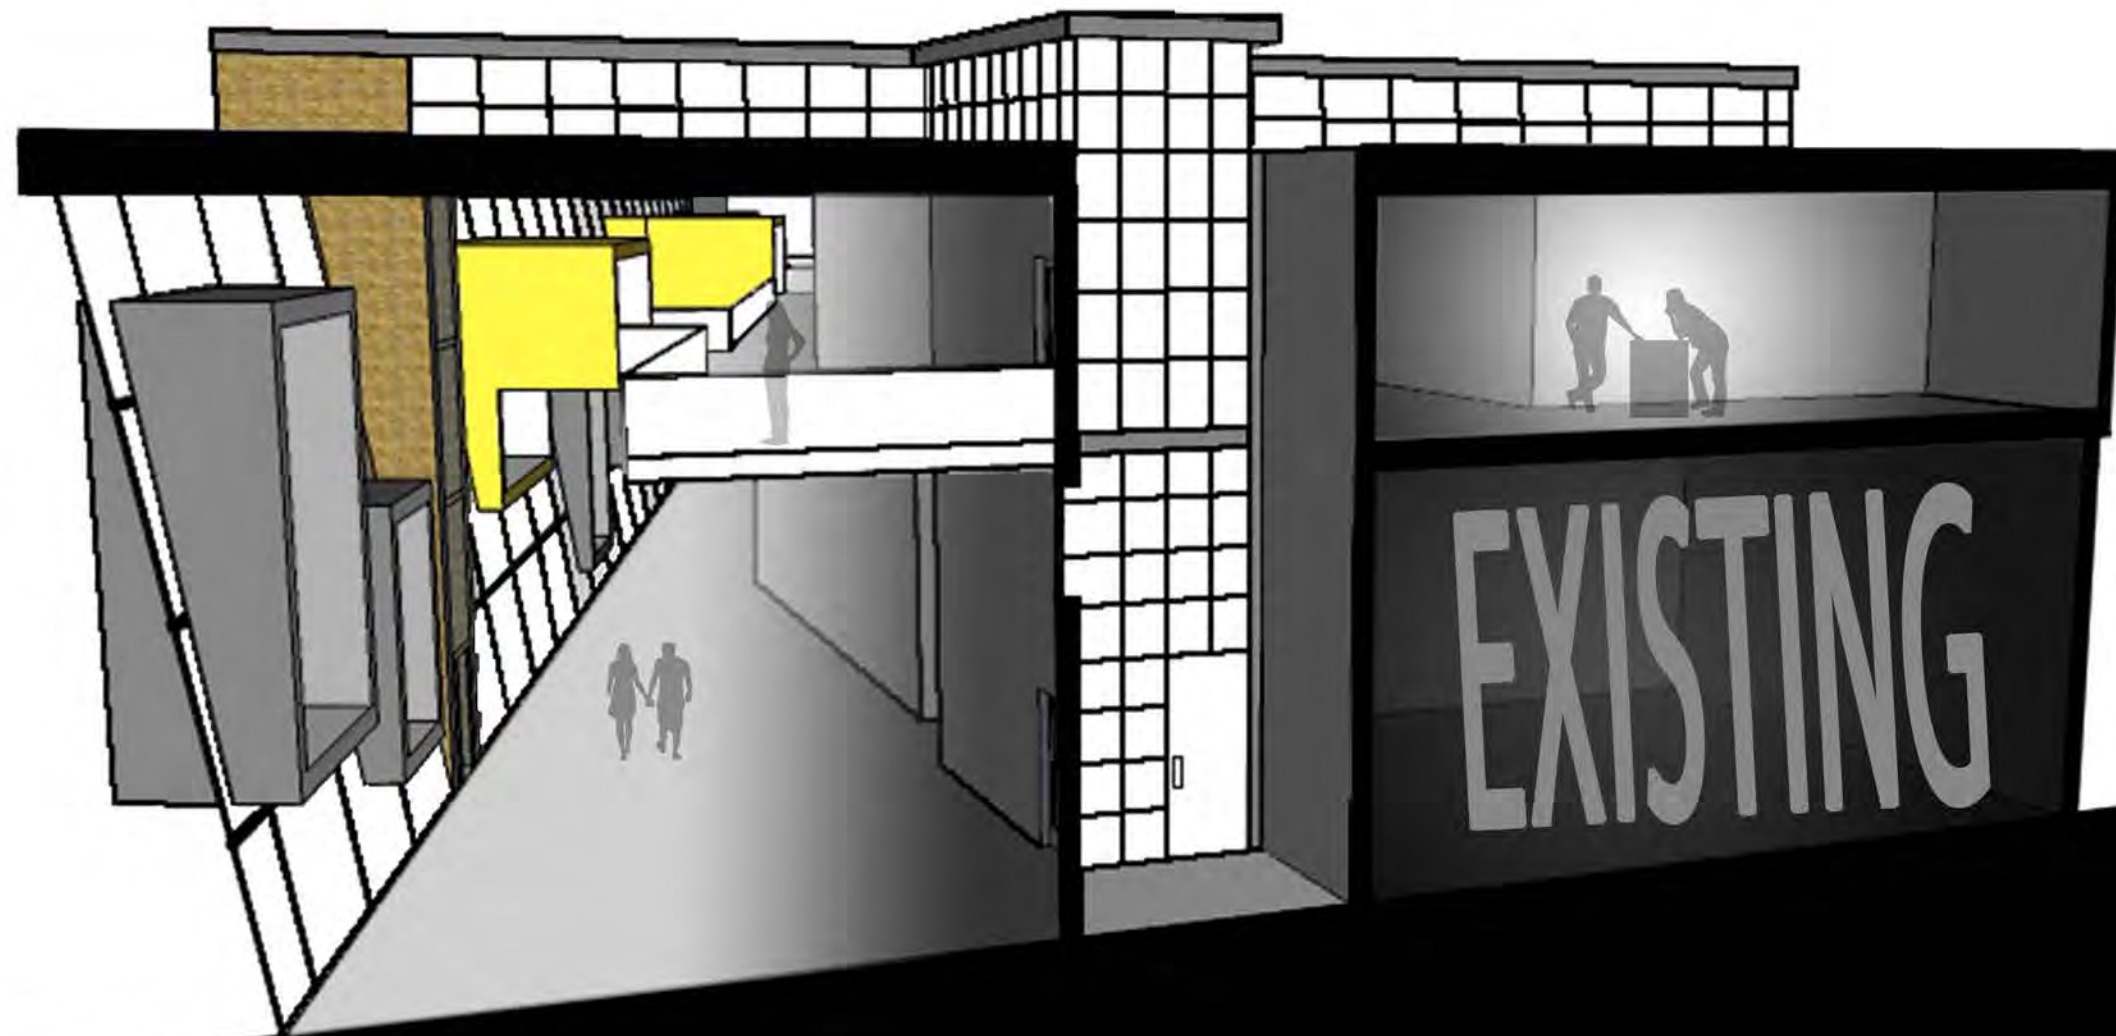

CENTER FOR THE BUILT ENVIRONMENT

SITE PLAN

FLOOR PLANS

SECTION

BIRDS-EYE VIEW

WEST STREET VIEW

NORTH LOT VIEW

NORTH-EAST QUAD VIEW

SOUTH-EAST QUAD VIEW

GALLERY VIEW

SECOND FLOOR VIEW

STUDENT LOUNGE VIEW

GEORGE RISHMAWI

RACHEL CRANE

KATE HEATON

KION GIBBS