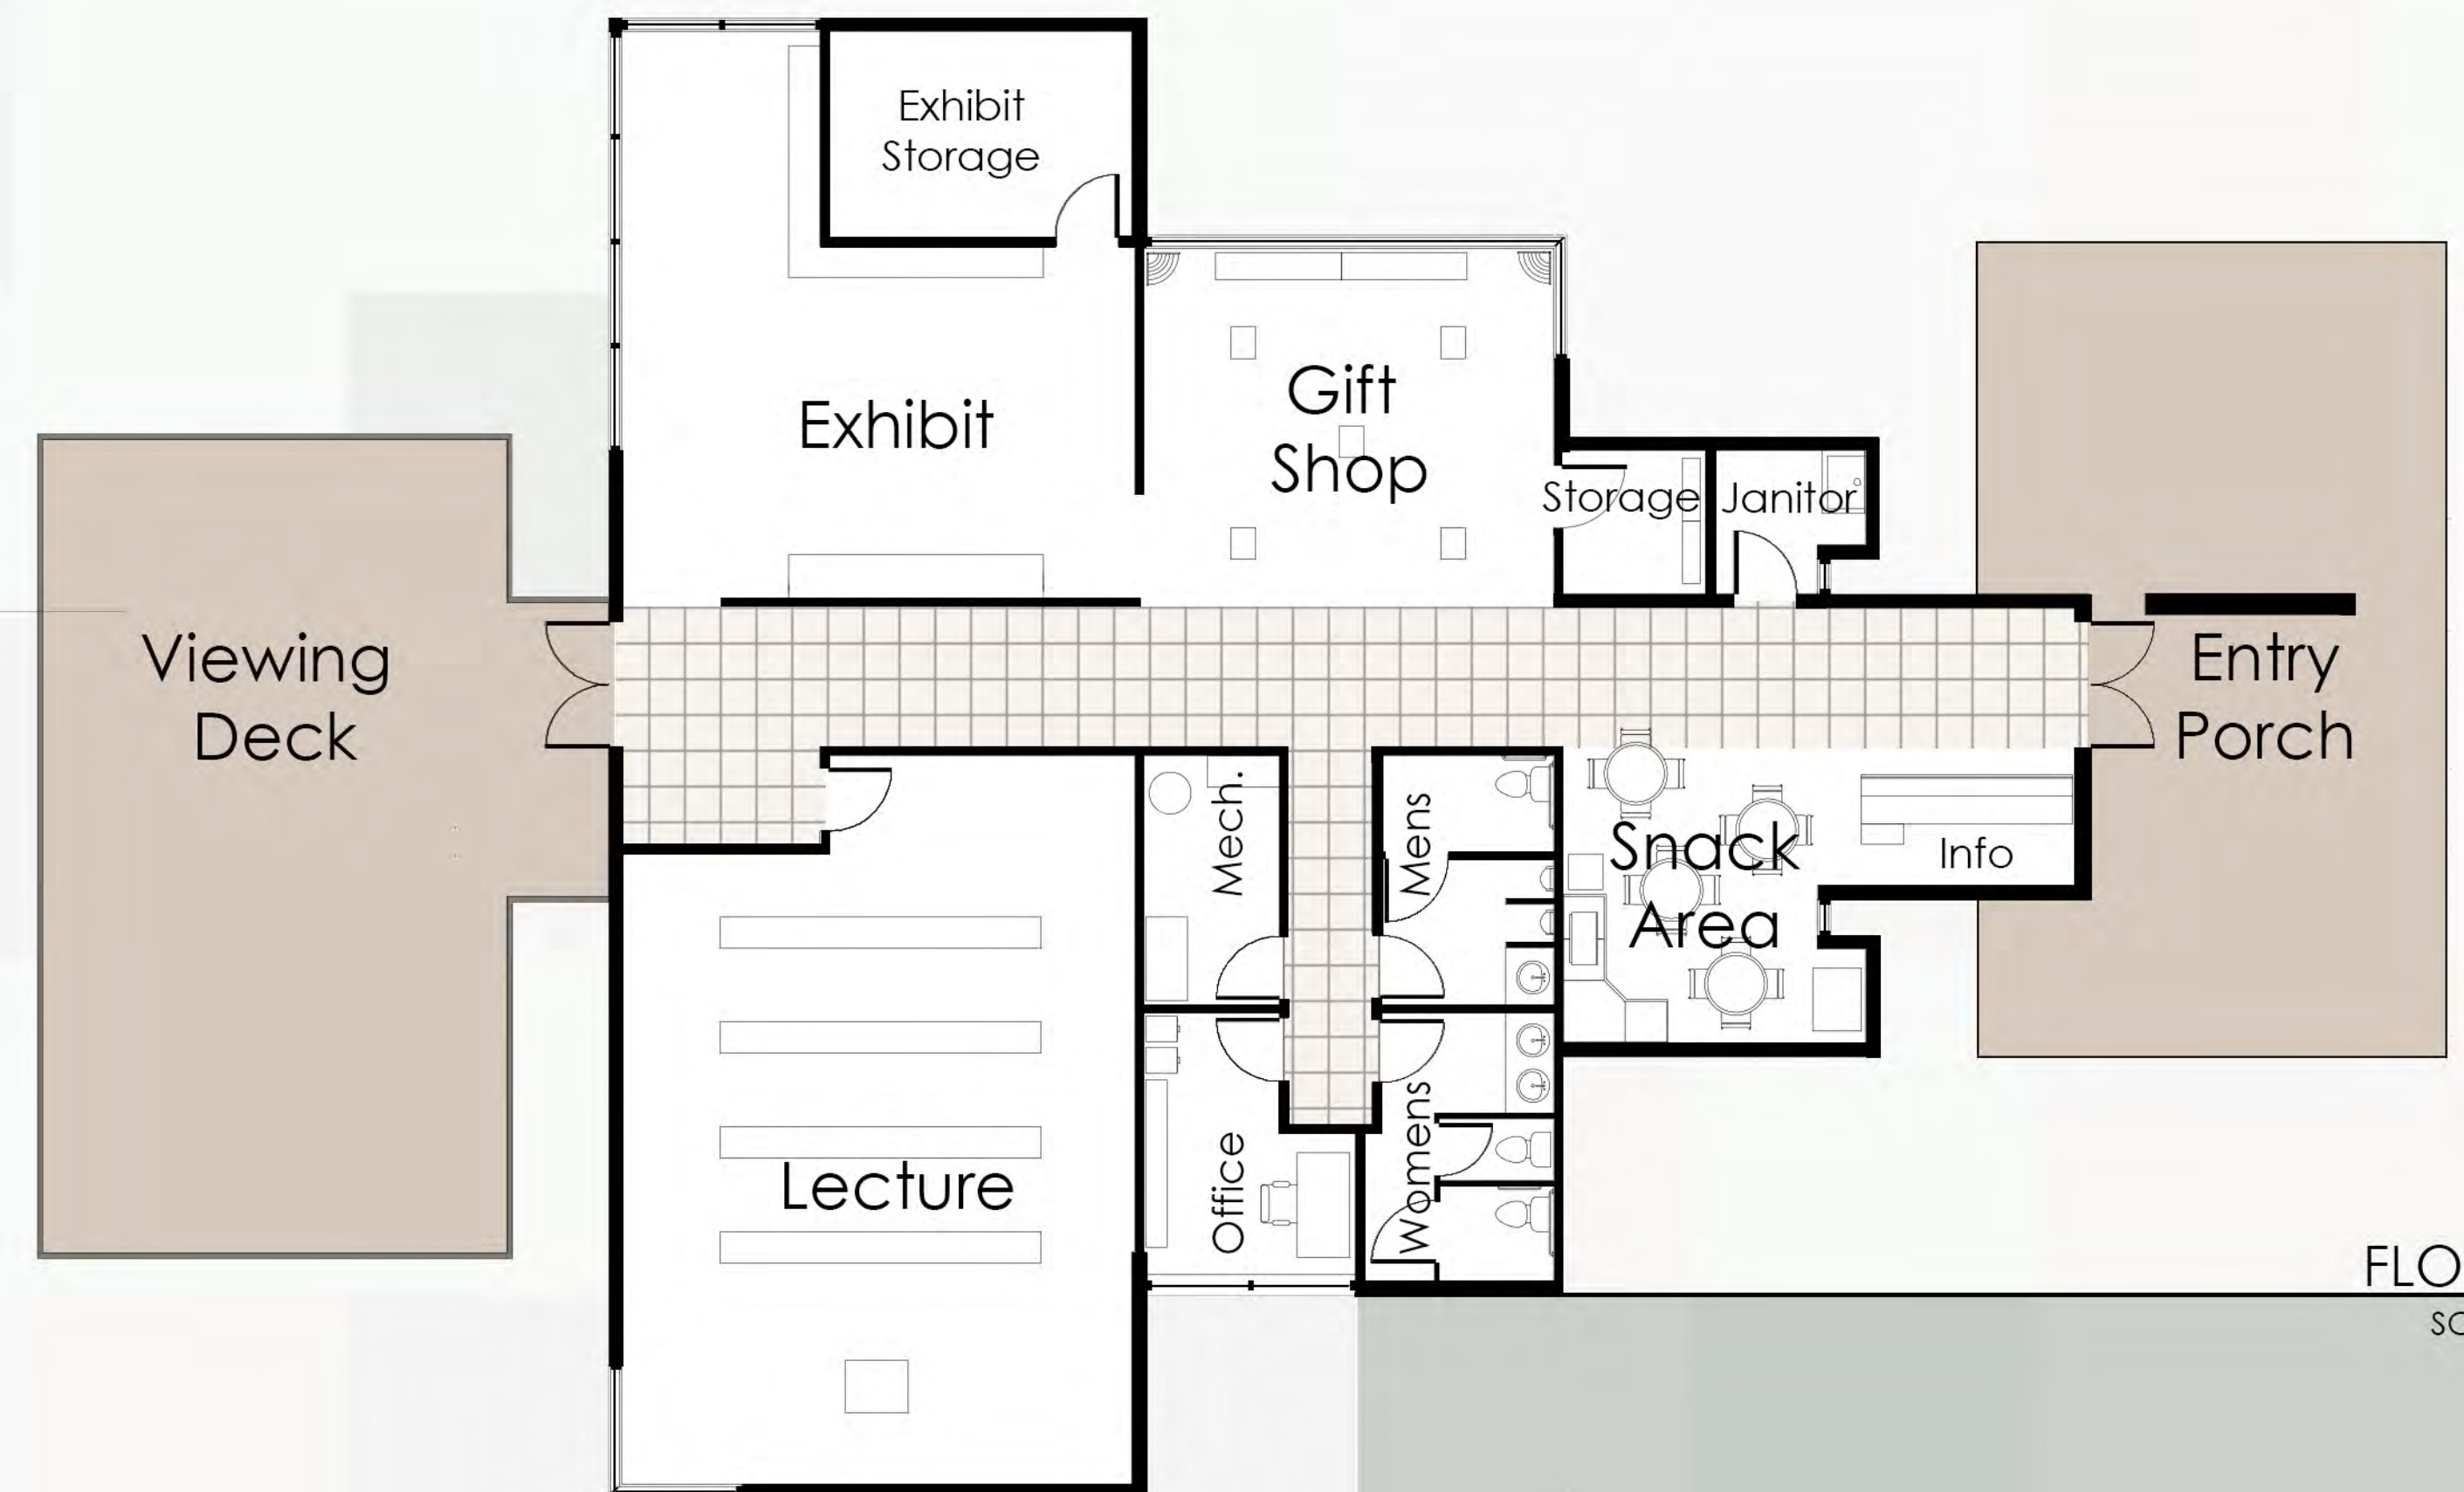

VISITOR CENTER

Land Conservancy of West Michigan

NORTH ELEVATION

SCALE: 1/8"=1'0"

SITE PLAN

SCALE: 1"=20'0"

FLOOR PLAN

SCALE: 1/8"=1'0"

GROWTH

EAST ELEVATION

SCALE: 1/8"=1'0"