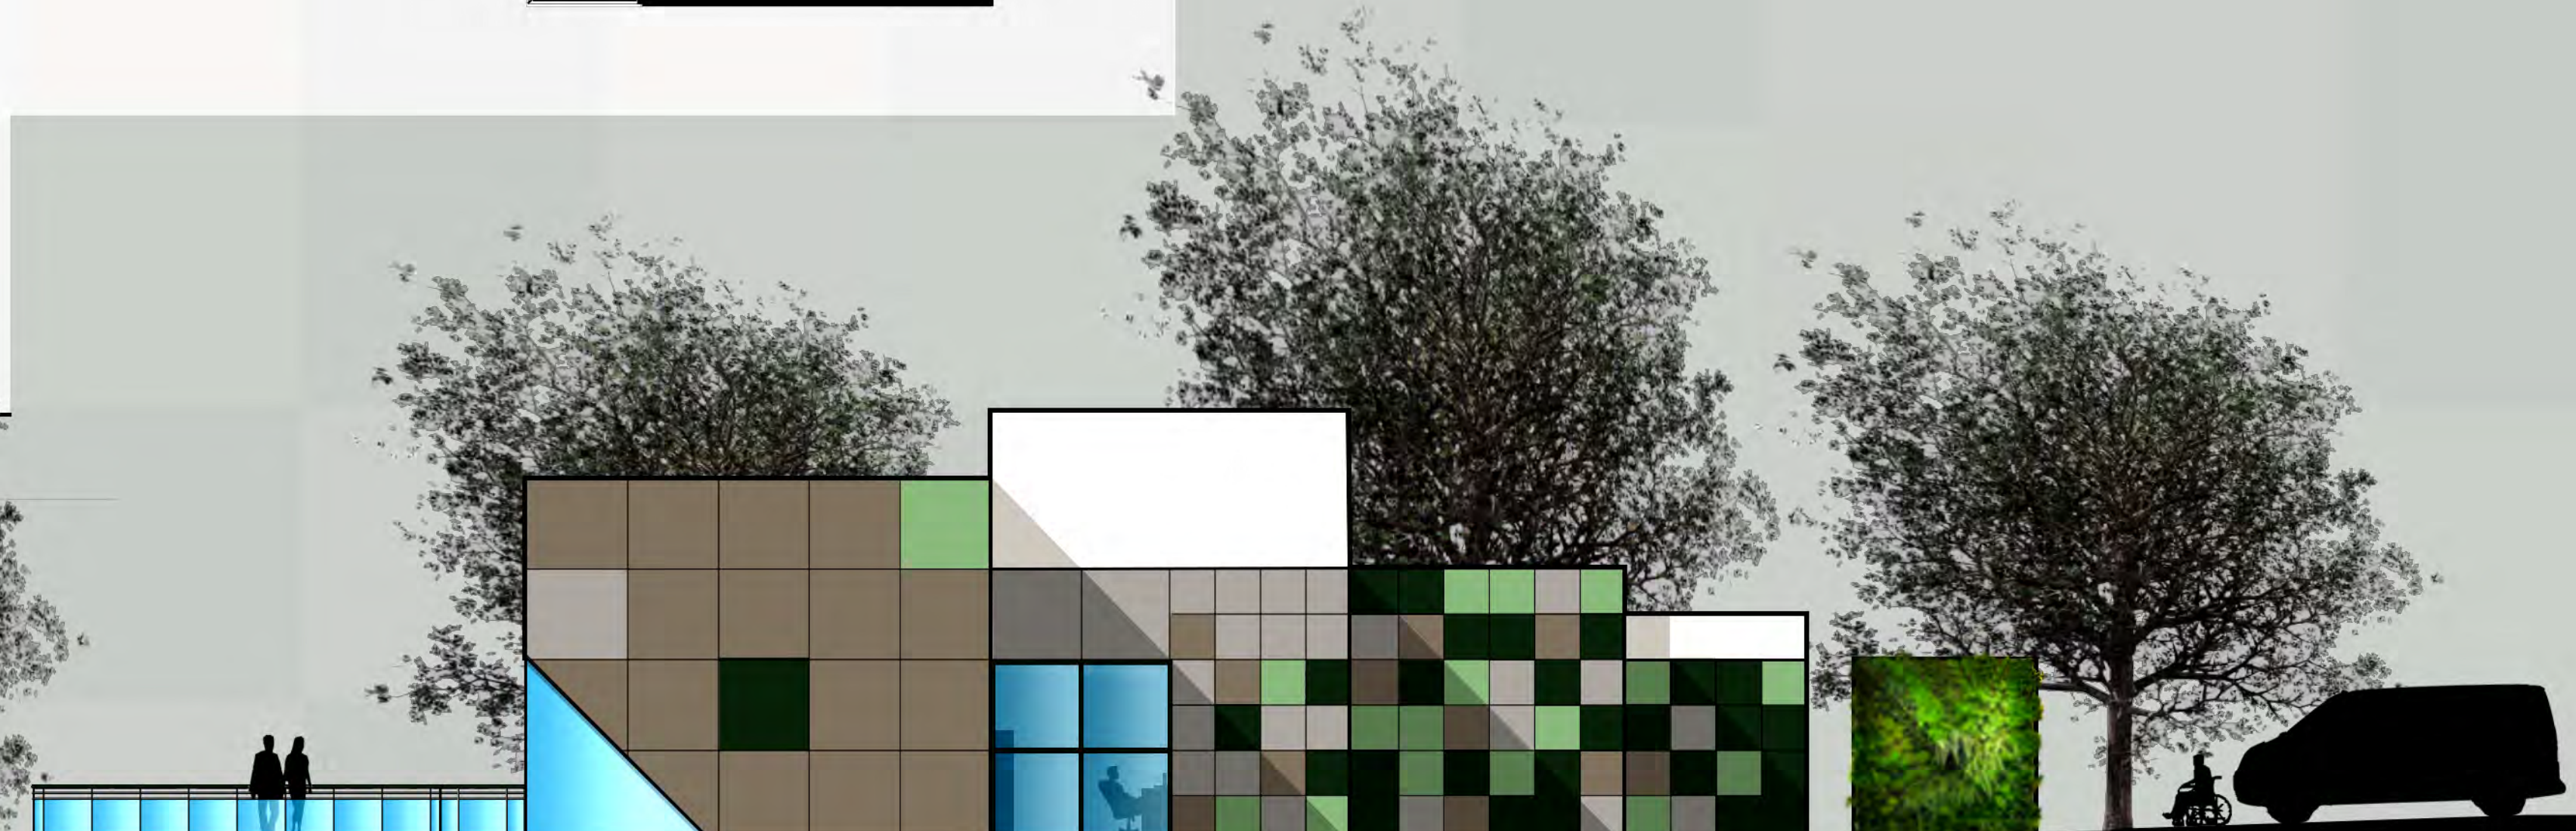

VISITOR CENTER

Land Conservancy of West Michigan

NORTH ELEVATION

SCALE: 1/8"=1'0"

SITE PLAN

SCALE: 1"=20'0"

FLOOR PLAN

SCALE: 1/8"=1'0"

GROWTH

EAST ELEVATION

SCALE: 1/8"=1'0"