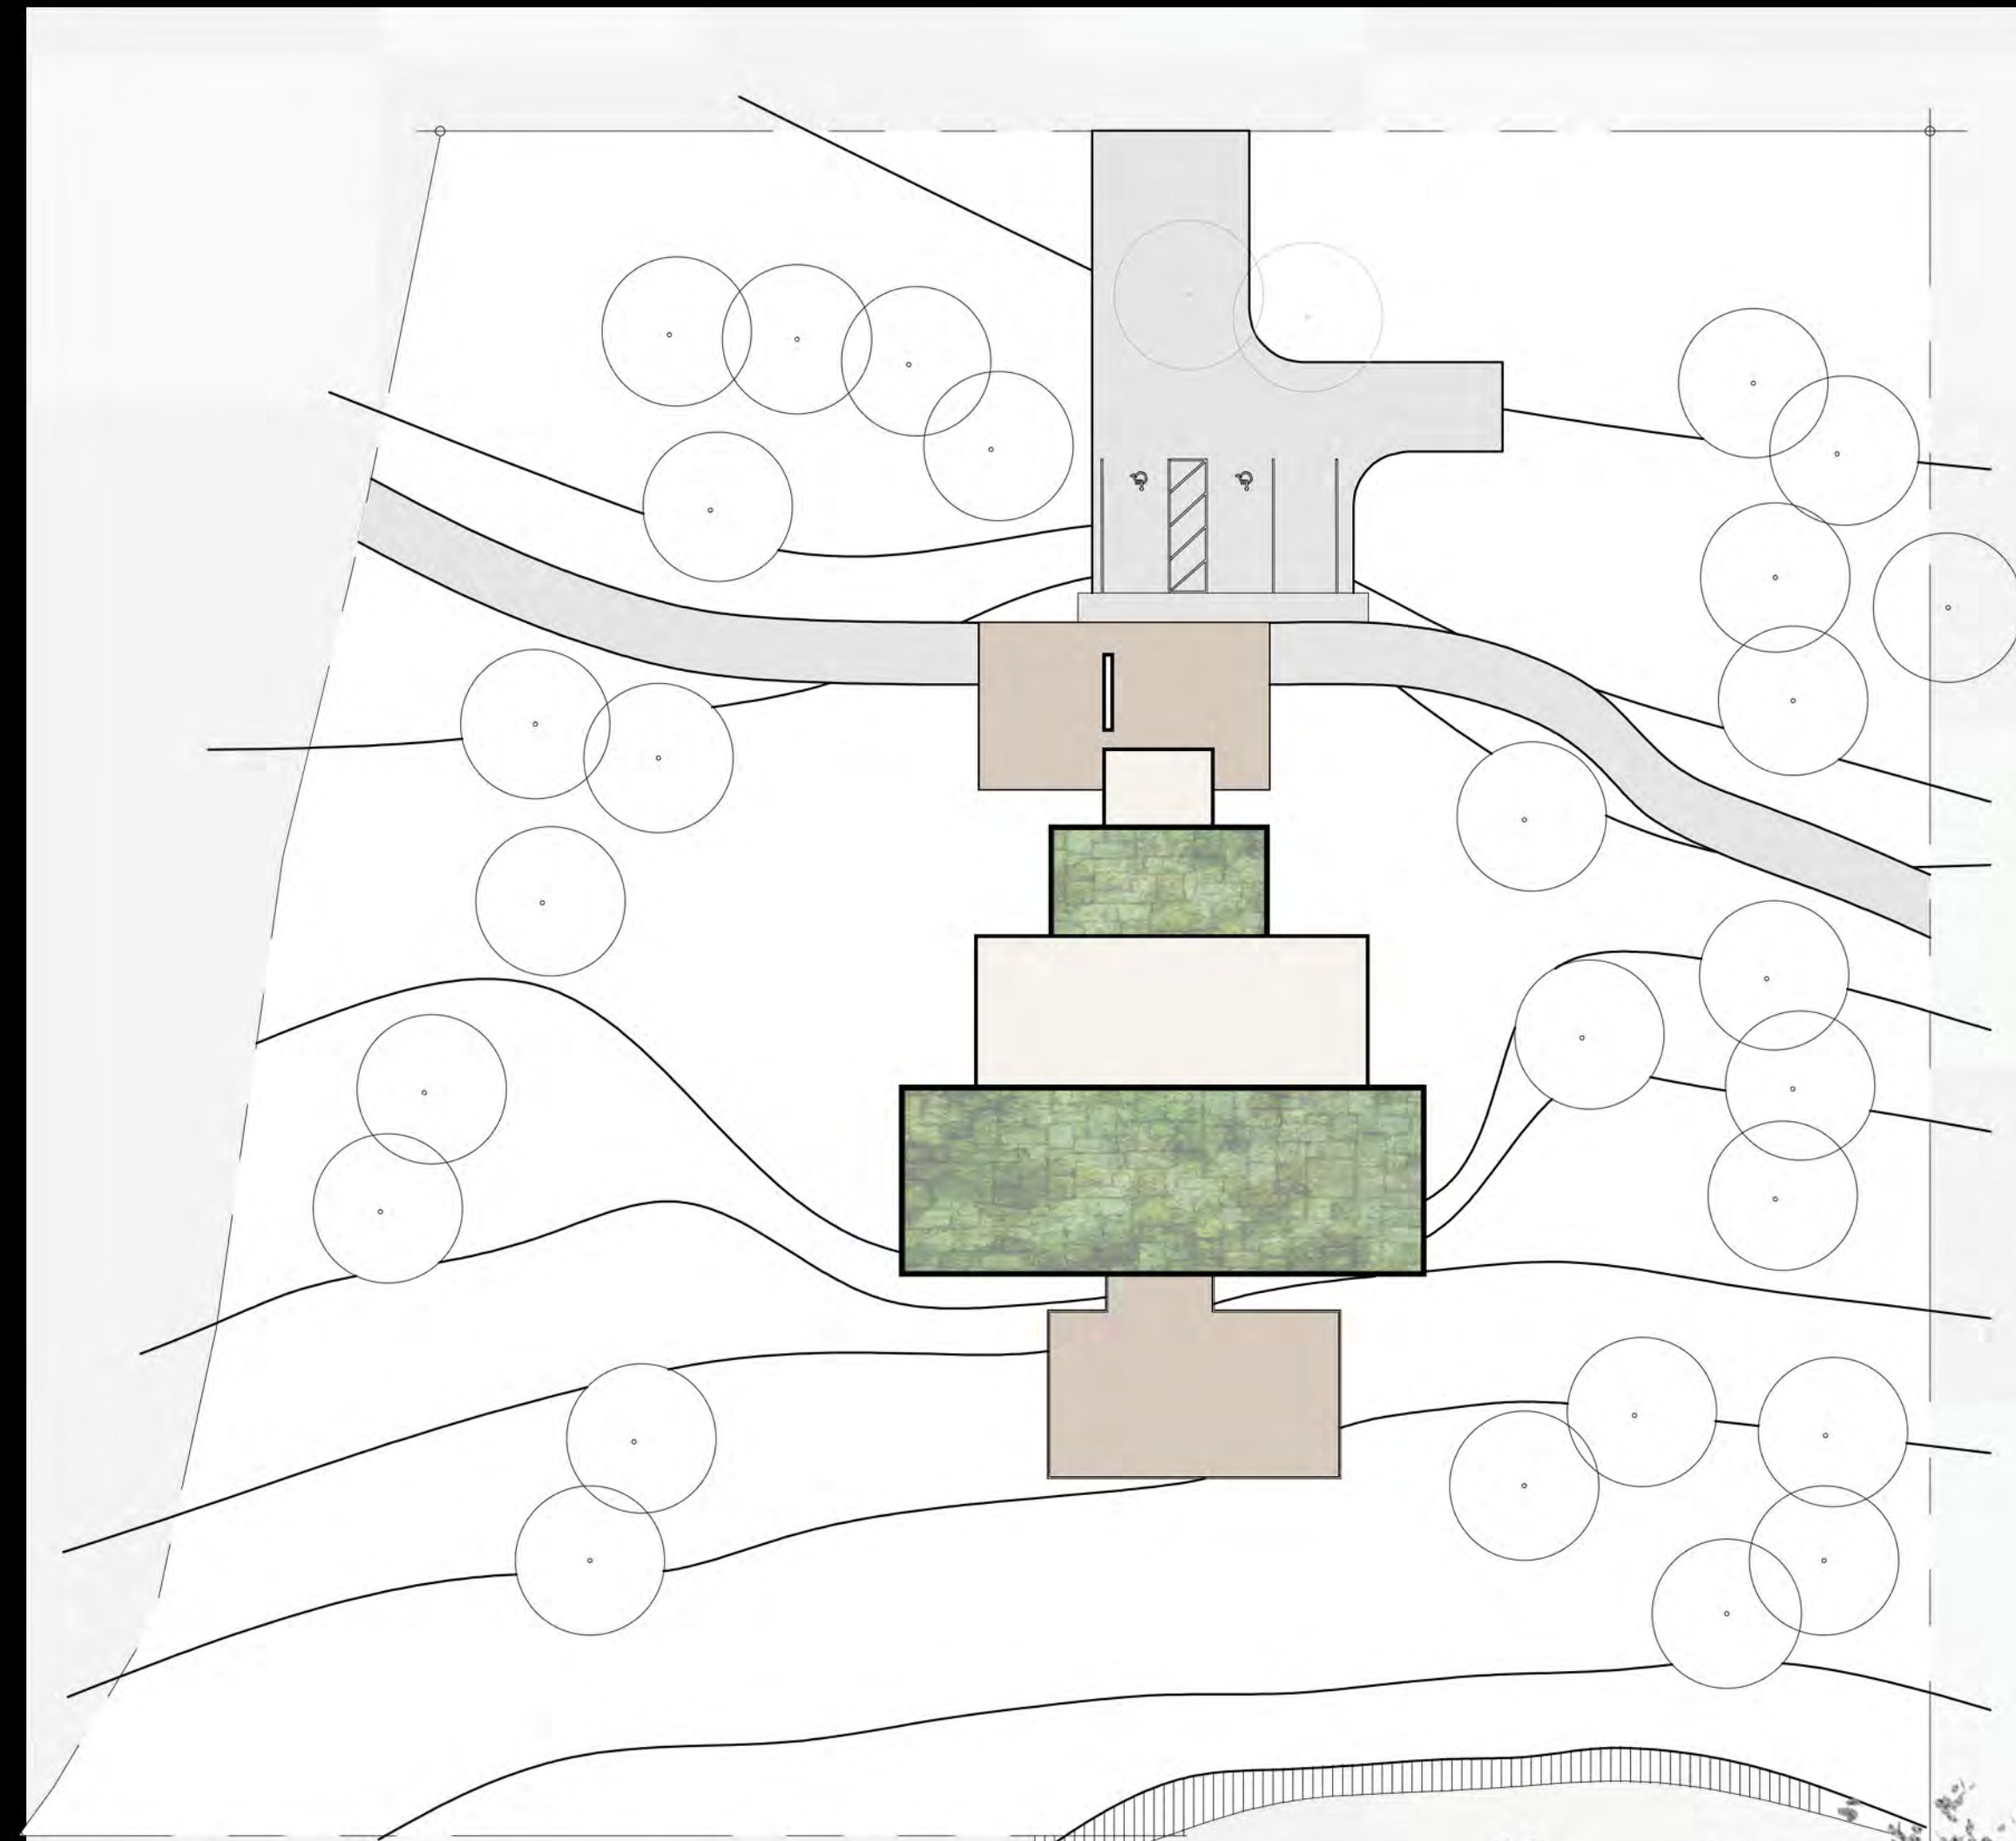

VISITOR CENTER

Land Conservancy of West Michigan

NORTH ELEVATION

SCALE: 1/8"=1'0"

SITE PLAN

SCALE: 1"=20'0"

FLOOR PLAN

SCALE: 1/8"=1'0"

GROWTH

EAST ELEVATION

SCALE: 1/8"=1'0"