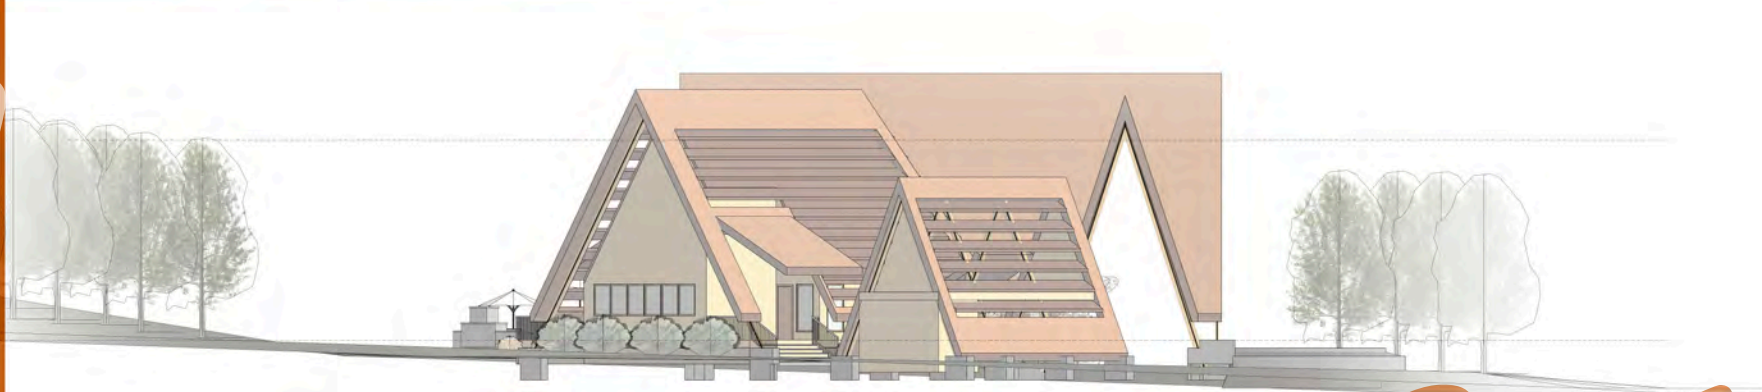

WEST ELEVATION

1/4" = 1'-0"