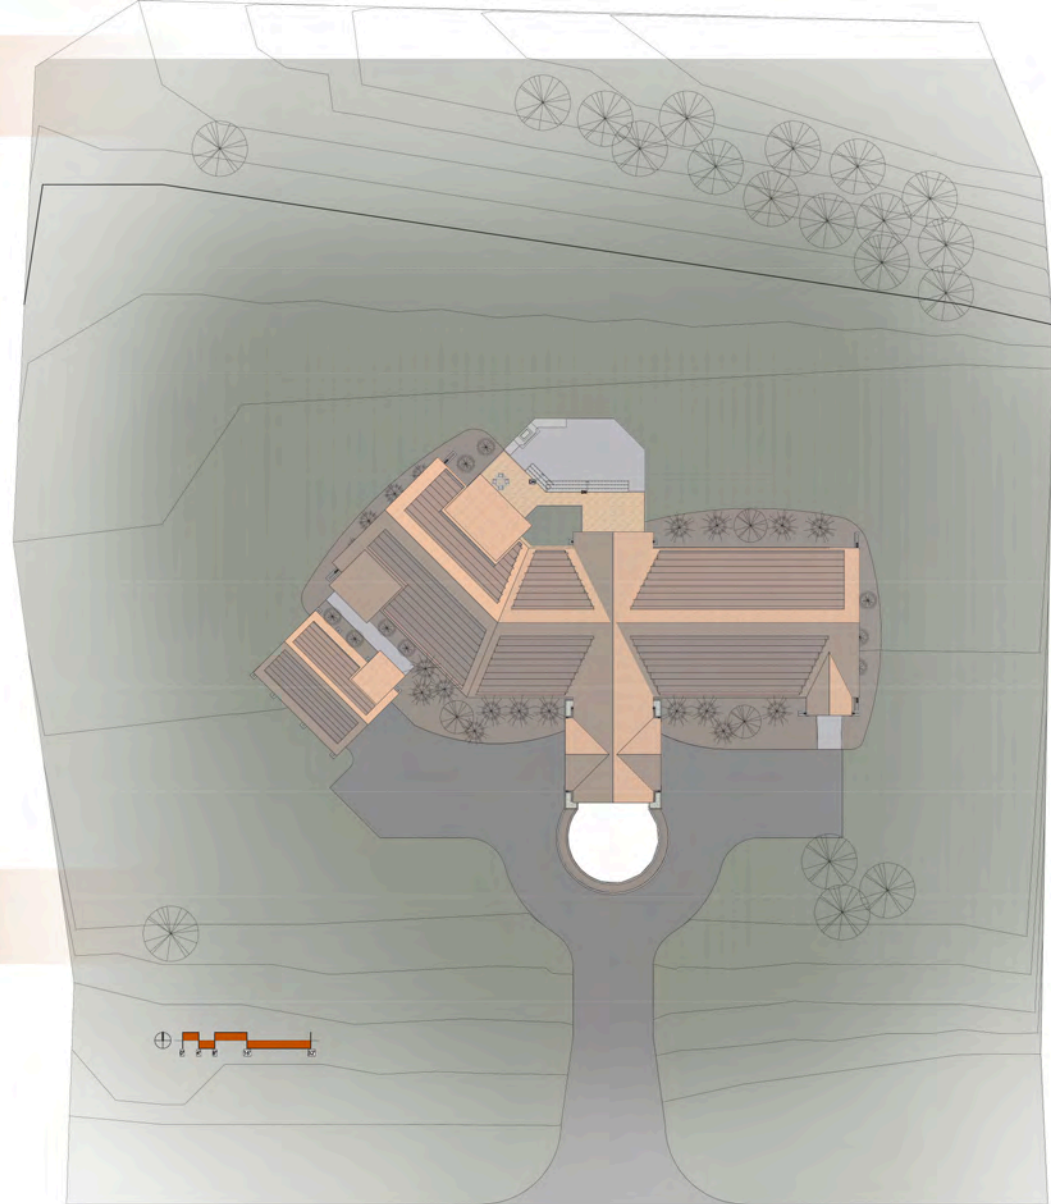

VERNACULAR PRINCIPALS

Steeply Sloped Roof
Raised Off The Ground
Big Porches
Retractable Openings
Open Ceilings
Ventable Envelope

FLOOR PLAN

1. STORAGE
2. MUDROOM
3. SHARED BATHROOM
4. MEDIA CLOSET
5. ANNA'S BEDROOM
6. UTILITY CLOSET
7. VEGETABLE GARDEN
8. GIRLS BATHROOM
9. HANNA'S BEDROOM
10. RUTH'S BEDROOM
11. LAUNDRY CLOSET
12. JIM'S BEDROOM
13. JIMS BATHROOM

SOUTH ELEVATION

1/4" = 1'-0"

EAST ELEVATION

1/4" = 1'-0"

03

NORTH ELEVATION

1/4" = 1'-0"

WEST ELEVATION

1/4" = 1'-0"

04

2020

THANK - 2020

05