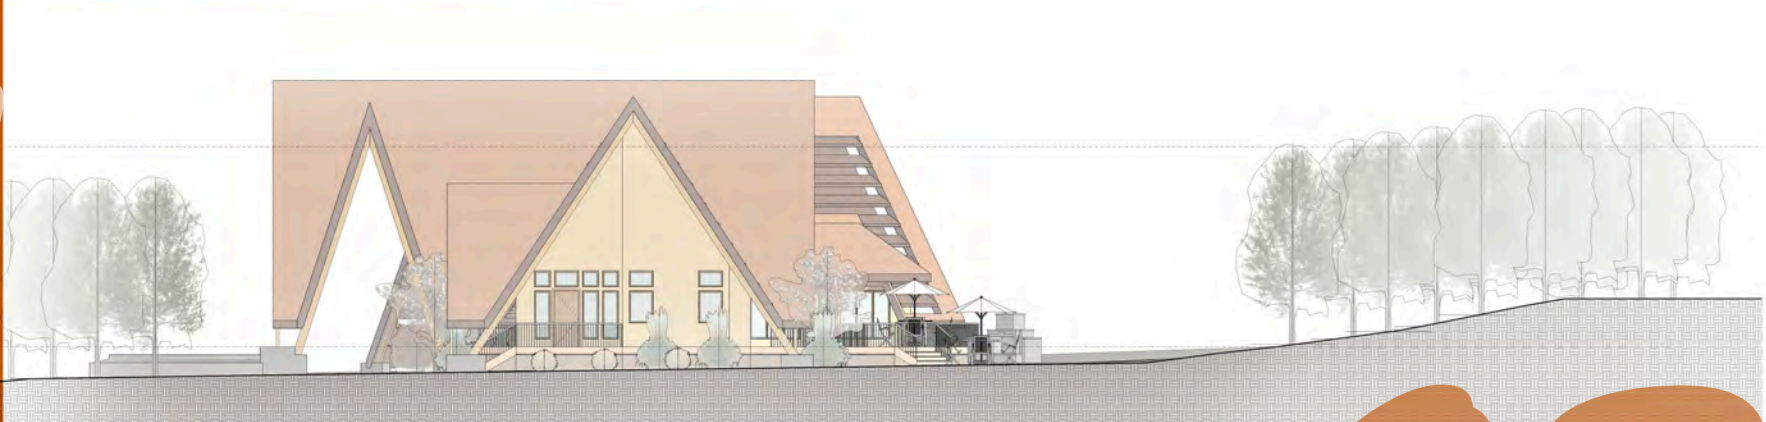

VERNACULAR PRINCIPALS

Steeply Sloped Roof
Raised Off The Ground
Big Porches
Retractable Openings
Open Ceilings
Ventable Envelope

FLOOR PLAN

1. STORAGE
2. MUDROOM
3. SHARED BATHROOM
4. MEDIA CLOSET
5. ANNA'S BEDROOM
6. UTILITY CLOSET
7. VEGETABLE GARDEN
8. GIRLS BATHROOM
9. HANNA'S BEDROOM
10. RUTH'S BEDROOM
11. LAUNDRY CLOSET
12. JIM'S BEDROOM
13. JIMS BATHROOM

SOUTH ELEVATION

1/4" = 1'-0"

EAST ELEVATION

1/4" = 1'-0"

03

NORTH ELEVATION

1/4" = 1'-0"

WEST ELEVATION