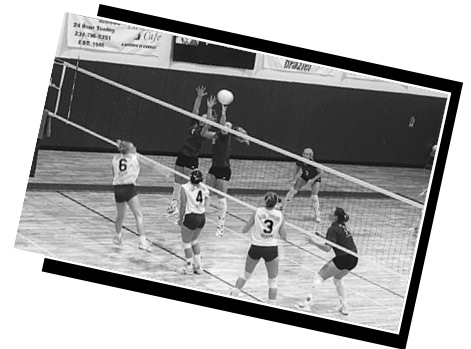

The Bulldogs have posted an impressive 203-55 (.787) overall record at the Ewigleben Sports Arena and compiled five undefeated home seasons (1984, '87, '89, '90 and '96).

The arena, located on the southwest end of campus, is named after former FSU President Dr. Robert L. Ewigleben. The 12th president in university history, Ewigleben served in the position from 1971-83.

With a seating capacity of 600 on the arena's west side and a string of GLIAC Championship banners on the opposite side, the Sports Arena has transpired through the years as a difficult place for the opposition to compete successfully in. Adding to the hostile environment are the fans. Capacity crowds at FSU are nothing new as Ferris led the nation in NCAA Division II volleyball attendance in 1989 while ranking seventh nationally in 1990 and 15th in 1997.

The volleyball arena is a part of FSU's Sports Complex, which also houses the modern 2,400-seat Jim Wink Arena for basketball and the Ewigleben Ice Arena, the newly remodeled home of Ferris State's Division I ice hockey program. Included in the Sports Complex are a varsity student-athlete weight room, athletic training facilities, a newly-renovated multipurpose room, locker rooms and staff offices.

In an on-going effort to attract top-quality student-athletes, a wood-surface playing court was installed at Ewigleben Sports Arena in the spring of 2001 and additional renovations were made to the appearance of the facility.