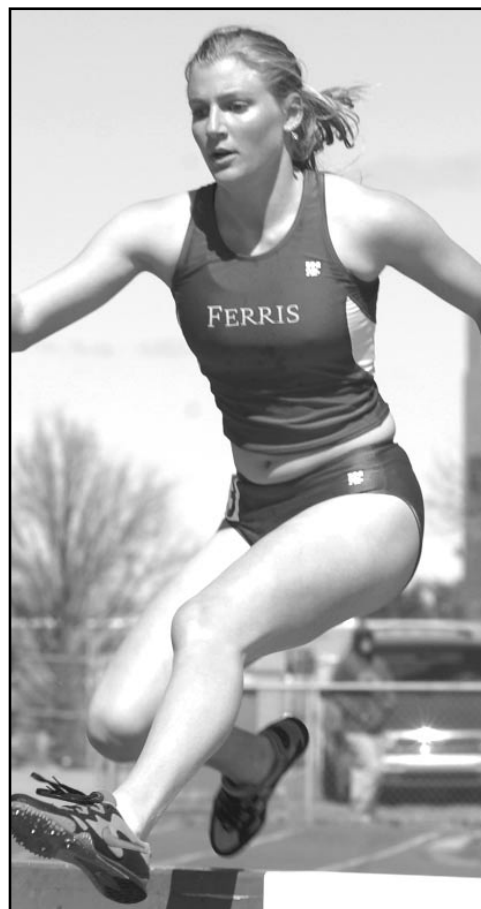

3000 METERS

Dawn VanBrocklin	10:15.74	1986
Shelly Saunders	10:20.94	1985
Karen Klein	10:30.84	1986
Penny Bailey	10:33.37	1989
Tracy Burry	10:34.96	1992

5000 METERS

Dawn VanBrocklin	17:50.14	1986
Tracy Burry	18:20.05	1992
Helen Denczek	18:39.09	1988
Kelly Wolcott	18:39.09	1989
Julie Langley	18:39.43	1988

4 x 400 METERS

Wolf, Kilbourne, Colladay, Washington	3:51.55	1995
Washington, Edinger, Ferguson, Thomas	3:52.04	1992
Kilbourne, Colladay, Edinger, Thomas	3:52.45	1994
Kilbourne, Colladay, Edinger, Thomas	3:53.29	1994
Colladay, Kilbourne, Wolf, Washington	3:53.40	1995

SHOT PUT

Tianna Kirkland	46-11	2002
Jody Pavlik	43-0	1997
Vicky Butchko	42-0	1989
D'Ann Hoppa	41-11	1989
Dee Cunningham	41-11	1994

LONG JUMP

Tanisha Maze	18-6.75	1992
Jamie Sollose	18-3.5	2001
Toya Hunter	18-2	1994
Alethia Milner	18-2	1987
Jennifer Delamater	18-0.25	2002

TRIPLE JUMP

Tanisha Maze	38-5	1992
Toya Hunter	36-11	1994
Shelli Gaul	36-6	1995
Jamie Sollose	36-1.5	2001
Melissa Braxton	35-10.5	1999

HIGH JUMP

Rhonda Filius	5-9	1981
Trisha Sustarich	5-7	1996
Joann Herst	5-5	1987
Irene Cleaver	5-4	1984
Theresa Schindler	5-4	1990

20 LB. WEIGHT THROW

Farrah Sewell	56-7.25	2001
Tianna Kirkland	51-4.25	2002
Jody Pavlik	50-2.5	1997
Carla Buechler	46-11.5	2000
Atesha Olds	42-5.5	2002

POLE VAULT

Adrienne Desenzio	11-0.25	2003
Susan Jadan	10-5.5	2001
Kristyn Buck	10-2	2003
Michelle Blanch	10-2	2003
Michele Vanderhyde	10-2	2003