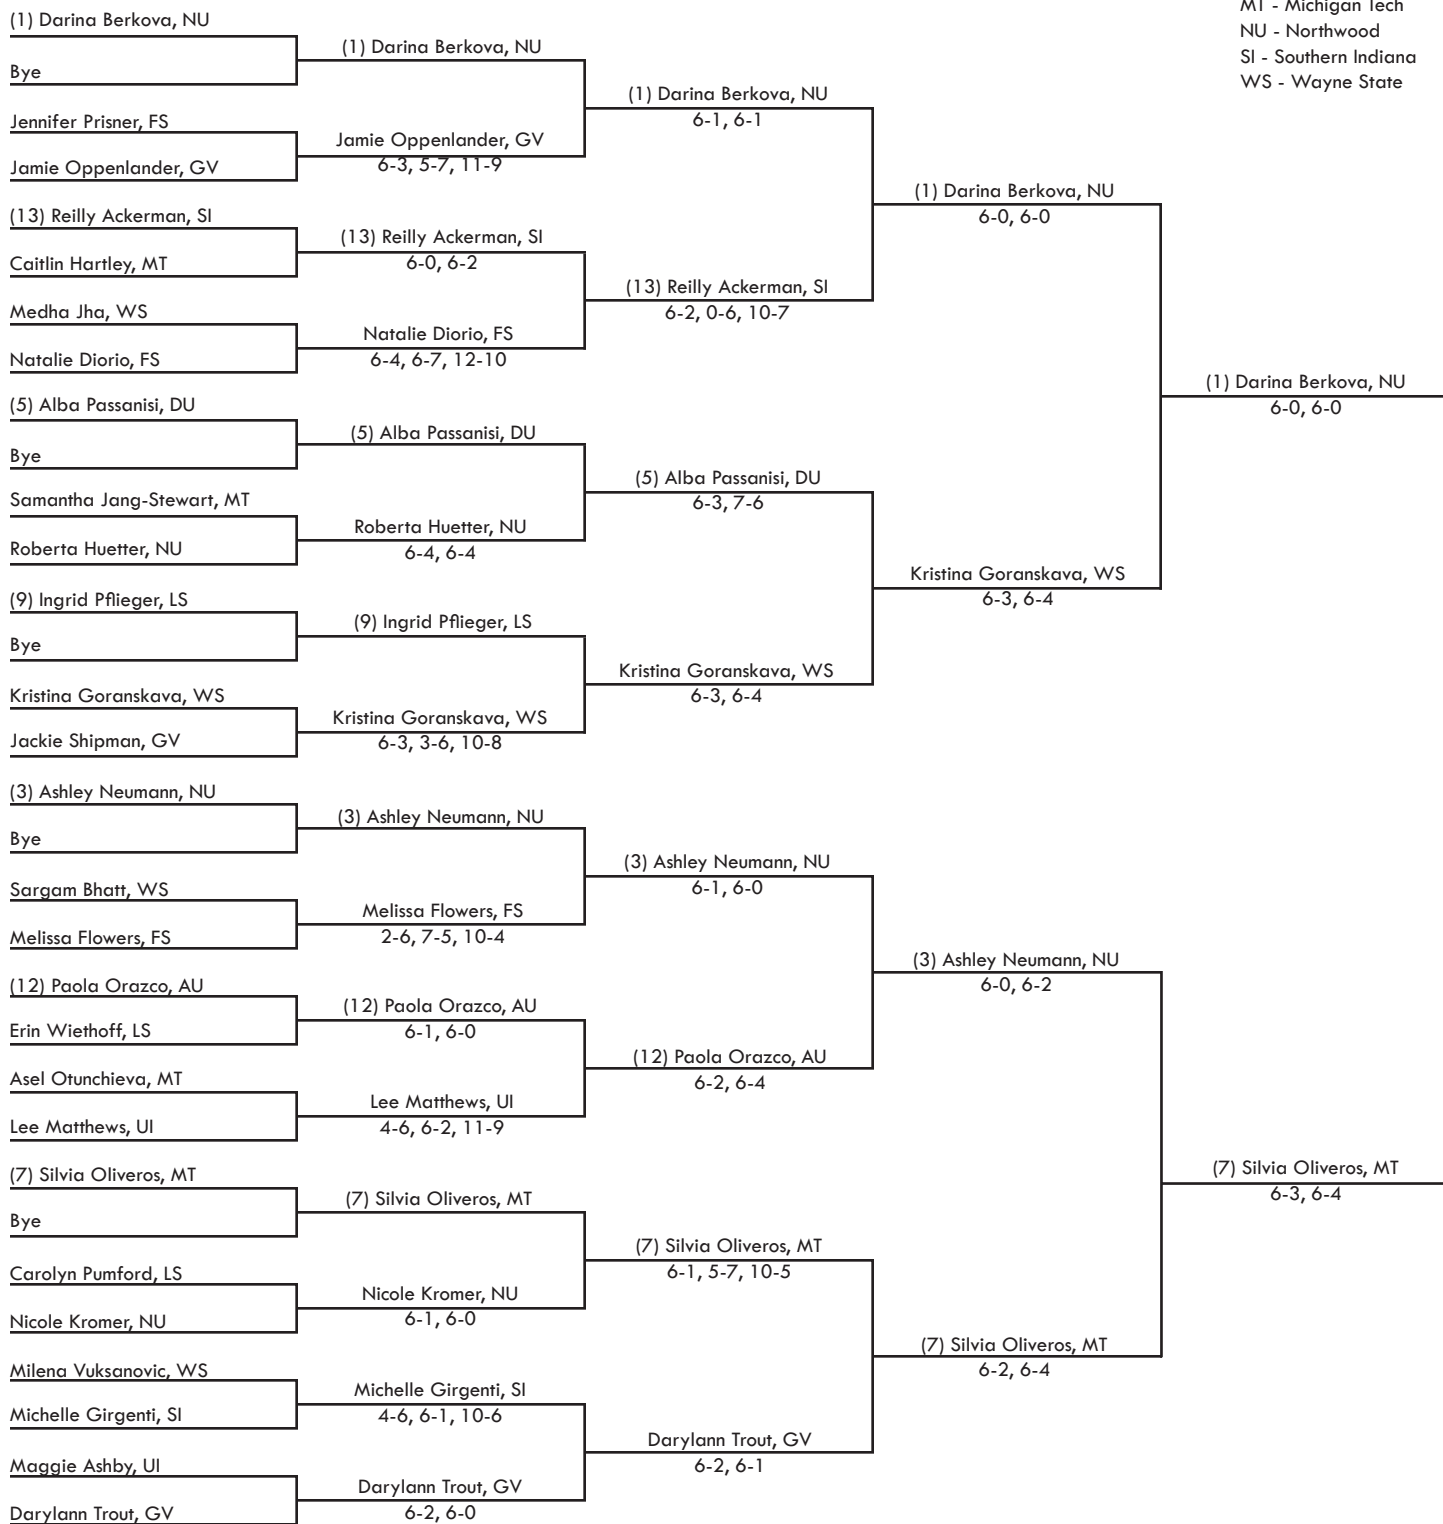

ITA Great Lakes Women's Division II Championship

Hosted By Northwood University

Singles Draw - Top Half

AU - Ashland
 DU - Drury
 FS - Ferris State
 GV- Grand Valley State
 UI - Indianapolis
 LS - Lake Superior State
 MT - Michigan Tech
 NU - Northwood
 SI - Southern Indiana
 WS - Wayne State

Seeded Players:

- | | | |
|------------------------------|-----------------------------------|---------------------------------------|
| 1. Darina Berkova, Northwood | 5. Alba Passanisi, Drury | 9. Ingrid Pflieger, Lake Superior |
| 2. Chandra Capozzi, Drury | 6. Audrey Koopsen, Grand Valley | 10. Chelsea Johnston, Grand Valley |
| 3. Ashley Neumann, Northwood | 7. Silvia Oliveros, Michigan Tech | 11. Amy Ingle, Ferris State |
| 4. Sharon Gill, Wayne State | 8. Khrystina Tryboi, Drury | 12. Paola Orazco, Ashland |
| | | 13. Reilly Ackerman, Southern Indiana |
| | | 14. Megan Farley, Indianapolis |
| | | 15. Nathalia Rondelli, Michigan Tech |
| | | 16. Milena Vuksanovic, Wayne State |