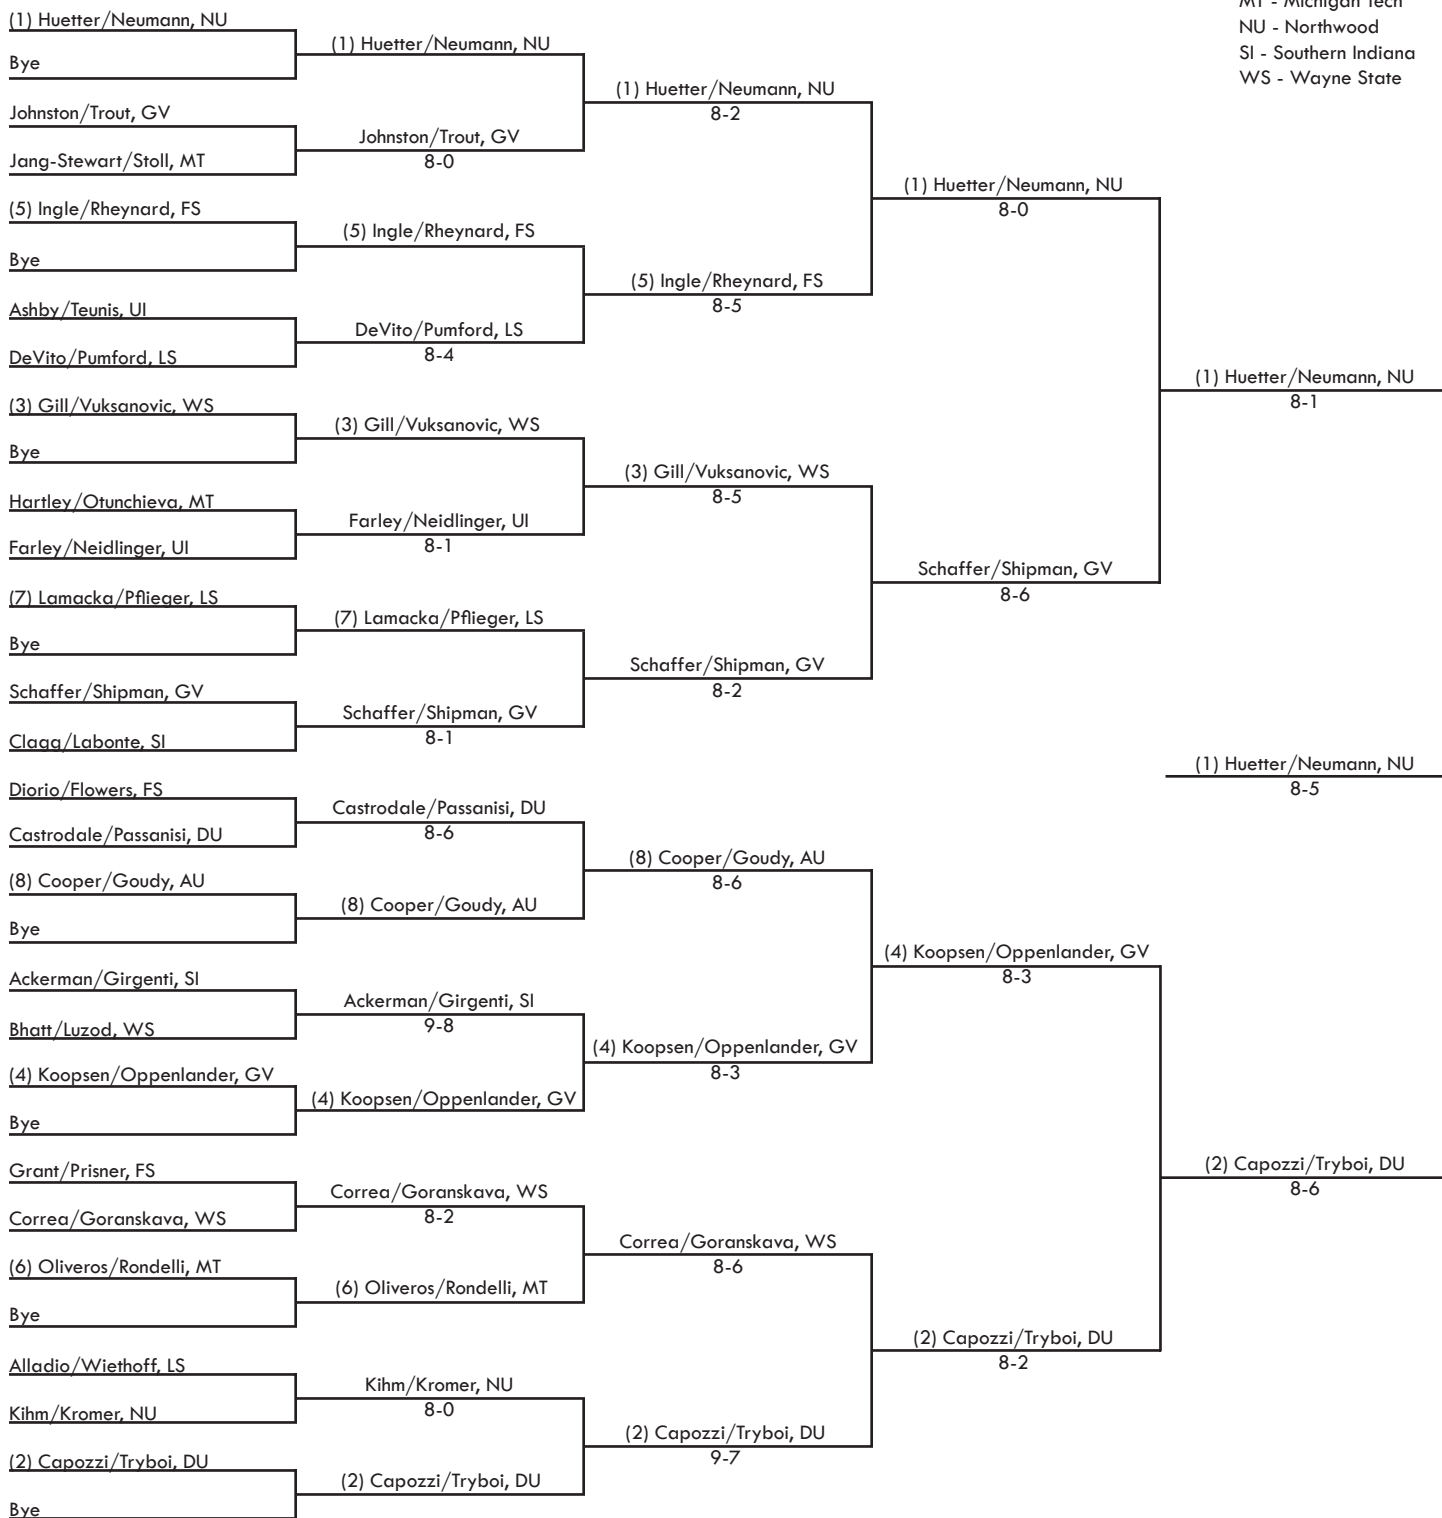

ITA Great Lakes Women's Division II Championship

Hosted By Northwood University

Doubles Draw

AU - Ashland
DU - Drury
FS - Ferris State
GV- Grand Valley State
UI - Indianapolis
LS - Lake Superior State
MT - Michigan Tech
NU - Northwood
SI - Southern Indiana
WS - Wayne State

Seeded Teams:

1. Huetter/Neumann, Northwood	5. Ingle/Rheynard, Ferris State
2. Capozzi/Tryboi, Drury	6. Oliveros/Rondelli, Michigan Tech
3. Gill/Vuksanovic, Wayne State	7. Lamacka/Pflieder, Lake Superior
4. Koopsen/Oppenlander, Grand Valley	8. Cooper/Goudy, Ashland