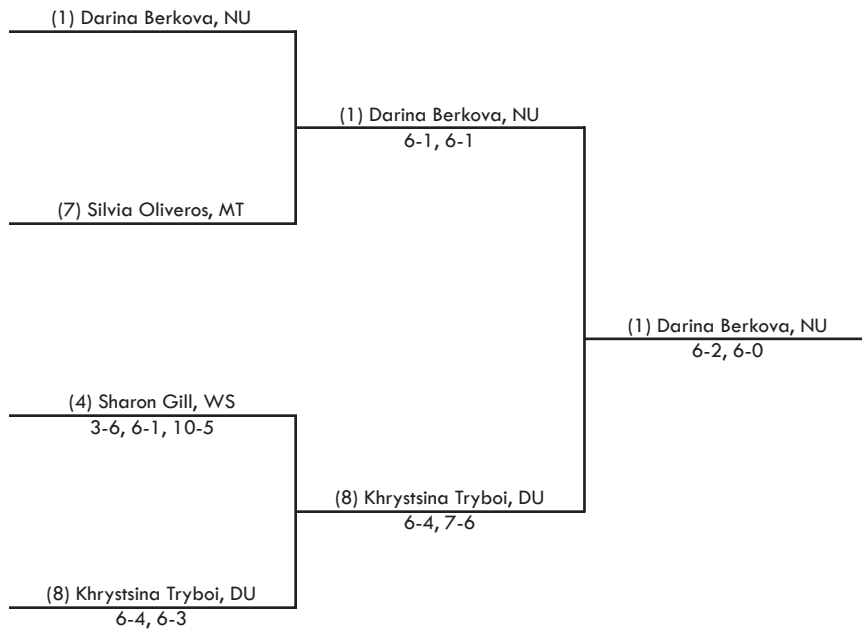

Seeded Players:

- | | | |
|------------------------------|-----------------------------------|---------------------------------------|
| 1. Darina Berkova, Northwood | 5. Alba Passanisi, Drury | 9. Ingrid Pflieger, Lake Superior |
| 2. Chandra Capozzi, Drury | 6. Audrey Koopsen, Grand Valley | 10. Chelsea Johnston, Grand Valley |
| 3. Ashley Neumann, Northwood | 7. Silvia Oliveros, Michigan Tech | 11. Amy Ingle, Ferris State |
| 4. Sharon Gill, Wayne State | 8. Khrystina Tryboi, Drury | 12. Paola Orazco, Ashland |
| | | 13. Reilly Ackerman, Southern Indiana |
| | | 14. Megan Farley, Indianapolis |
| | | 15. Nathalia Rondelli, Michigan Tech |
| | | 16. Milena Vuksanovic, Wayne State |

ITA Great Lakes Women's Division II Championship

Hosted By Northwood University

Singles Draw - Bottom Half

AU - Ashland
 DU - Drury
 FS - Ferris State
 GV- Grand Valley State
 UI - Indianapolis
 LS - Lake Superior State
 MT - Michigan Tech
 NU - Northwood
 SI - Southern Indiana
 WS - Wayne State

ITA Great Lakes Women's Division II Championship

Hosted By Northwood University

Singles Draw - Semifinals & Finals

AU - Ashland
 DU - Drury
 FS - Ferris State
 GV- Grand Valley State
 UI - Indianapolis
 LS - Lake Superior State
 MT - Michigan Tech
 NU - Northwood
 SI - Southern Indiana
 WS - Wayne State