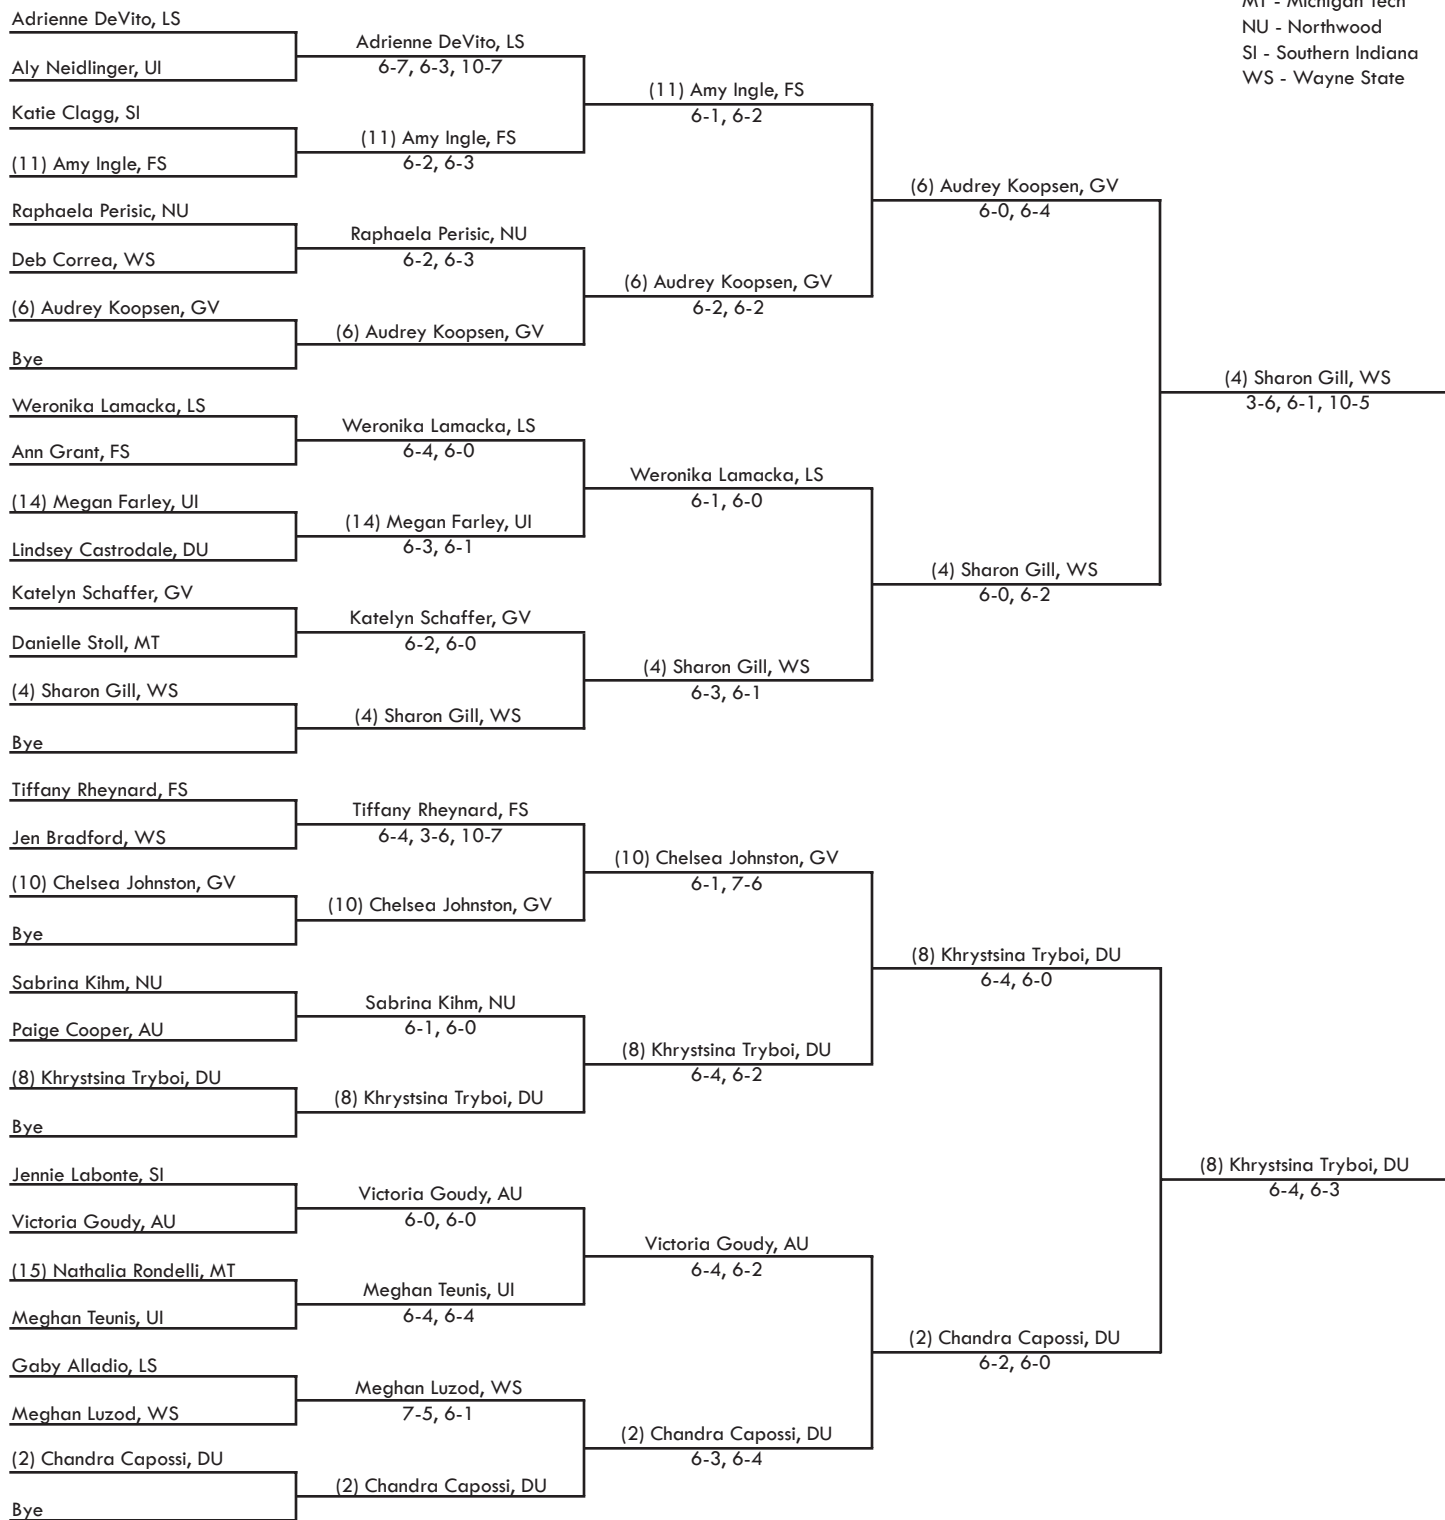

ITA Great Lakes Women's Division II Championship

Hosted By Northwood University

Singles Draw - Top Half

AU - Ashland
 DU - Drury
 FS - Ferris State
 GV- Grand Valley State
 UI - Indianapolis
 LS - Lake Superior State
 MT - Michigan Tech
 NU - Northwood
 SI - Southern Indiana
 WS - Wayne State

Seeded Players:

- | | | |
|------------------------------|-----------------------------------|---------------------------------------|
| 1. Darina Berkova, Northwood | 5. Alba Passanisi, Drury | 9. Ingrid Pflieger, Lake Superior |
| 2. Chandra Capozzi, Drury | 6. Audrey Koopsen, Grand Valley | 10. Chelsea Johnston, Grand Valley |
| 3. Ashley Neumann, Northwood | 7. Silvia Oliveros, Michigan Tech | 11. Amy Ingle, Ferris State |
| 4. Sharon Gill, Wayne State | 8. Khrystina Tryboi, Drury | 12. Paola Orazco, Ashland |
| | | 13. Reilly Ackerman, Southern Indiana |
| | | 14. Megan Farley, Indianapolis |
| | | 15. Nathalia Rondelli, Michigan Tech |
| | | 16. Milena Vuksanovic, Wayne State |

ITA Great Lakes Women's Division II Championship

Hosted By Northwood University

Singles Draw - Bottom Half

AU - Ashland
 DU - Drury
 FS - Ferris State
 GV- Grand Valley State
 UI - Indianapolis
 LS - Lake Superior State
 MT - Michigan Tech
 NU - Northwood
 SI - Southern Indiana
 WS - Wayne State