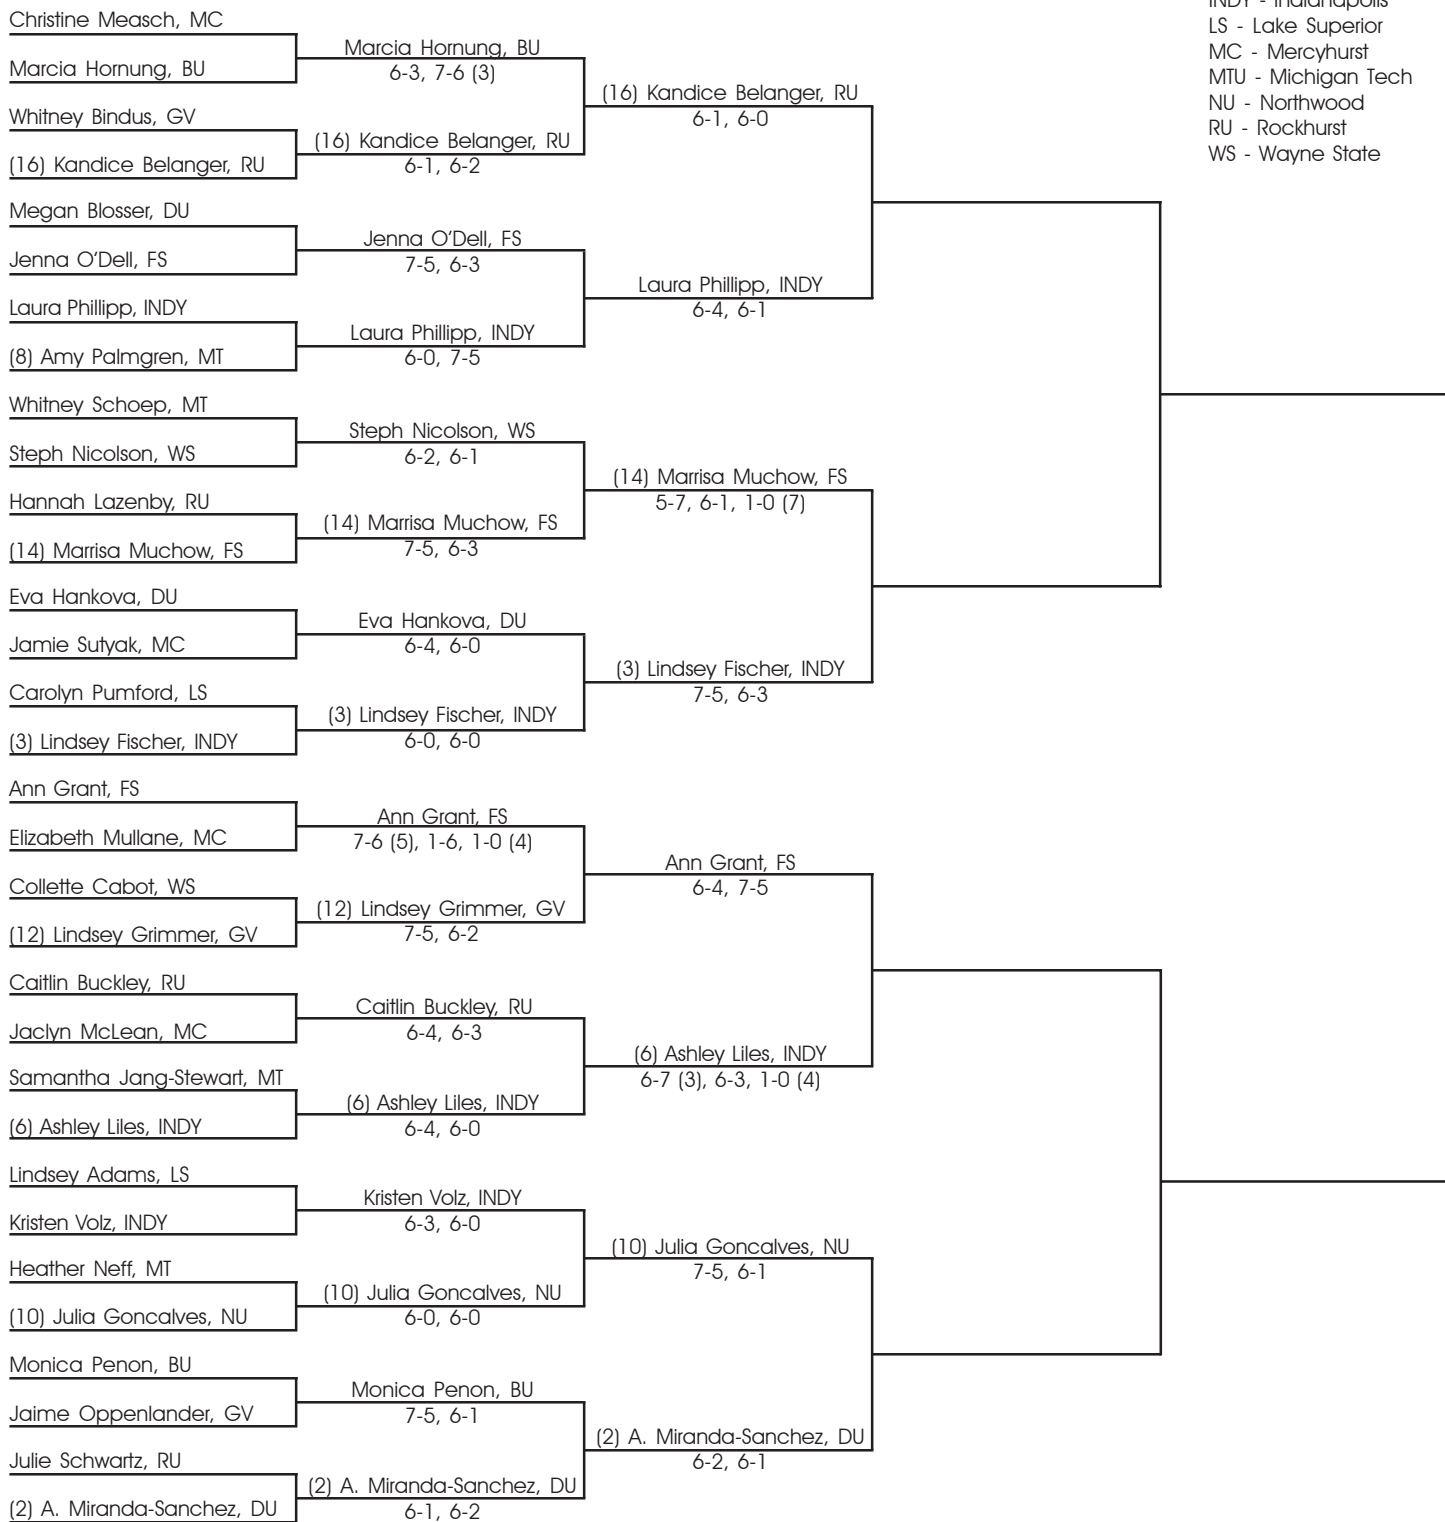

2006 Wilson/ITA Great Lakes Women's Division II Championship

Hosted By Northwood University

Singles Draw - Top Half

BU - Bellarmine
 DU - Drury
 FSU - Ferris State
 GV - Grand Valley
 INDY - Indianapolis
 LS - Lake Superior
 MC - Mercyhurst
 MTU - Michigan Tech
 NU - Northwood
 RU - Rockhurst
 WS - Wayne State

Seeded Players:

- | | | | |
|-------------------------------------|--------------------------------|-----------------------------------|-----------------------------------|
| 1. Amal Basha, Ferris State | 5. Abby Showalter, Bellarmine | 9. Silvia Oliveros, Michigan Tech | 13. Amanda Pressotto, Wayne State |
| 2. Alejandra Miranda-Sanchez, Drury | 6. Ashley Liles, Indianapolis | 10. Julia Goncalves, Northwood | 14. Marris Muchow, Ferris State |
| 3. Lindsey Fischer, Indianapolis | 7. Mouna Sabri, Drury | 11. Thu Ha Mai, Drury | 15. Jennifer Daly, Mercyhurst |
| 4. Celina Grondin, Lake Superior | 8. Amy Palmgren, Michigan Tech | 12. Lindsay Grimmer, Grand Valley | 16. Kandice Belanger, Rockhurst |

2006 Wilson/ITA Great Lakes Women's Division II Championship

Hosted By Northwood University

Singles Draw - Bottom Half

BU - Bellarmine
 DU - Drury
 FSU - Ferris State
 GV - Grand Valley
 INDY - Indianapolis
 LS - Lake Superior
 MC - Mercyhurst
 MTU - Michigan Tech
 NU - Northwood
 RU - Rockhurst
 WS - Wayne State