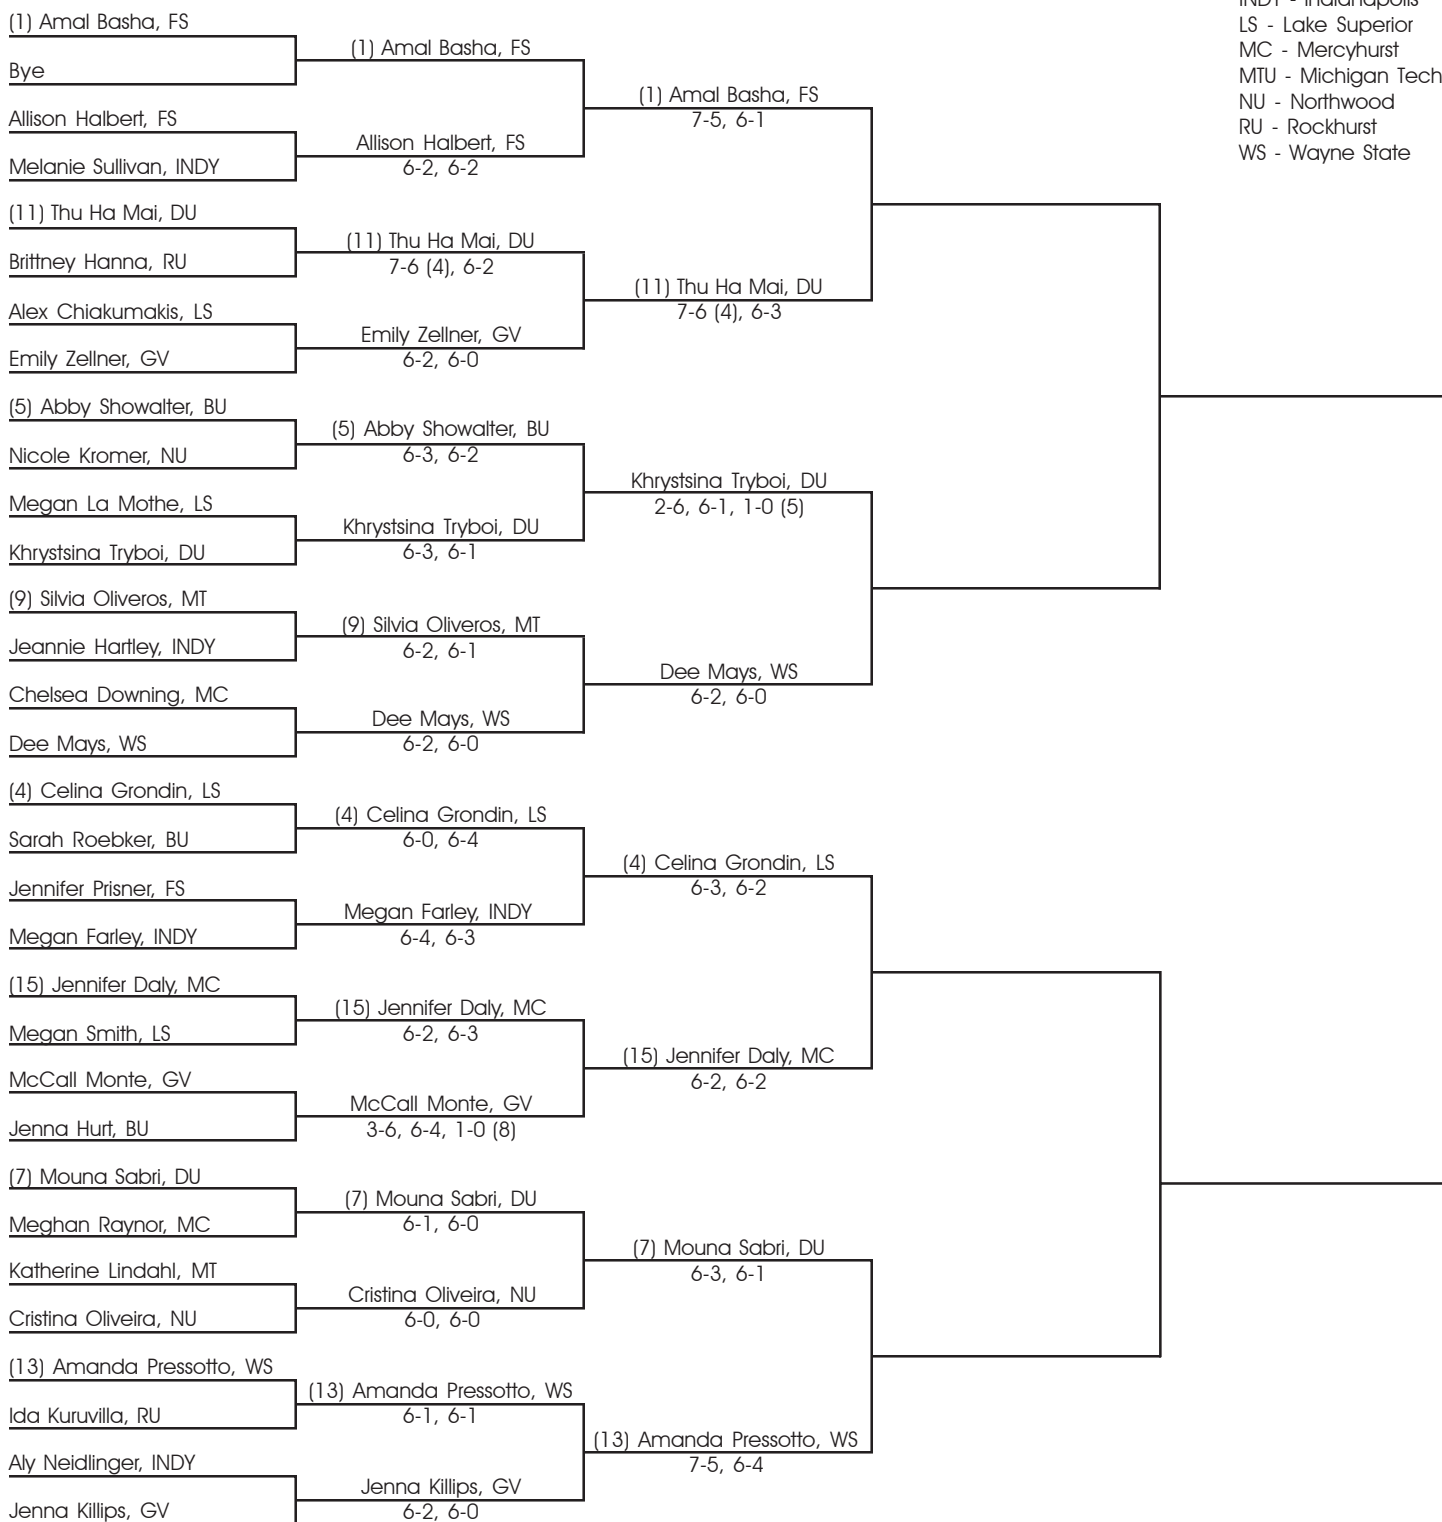

2006 Wilson/ITA Great Lakes Women's Division II Championship

Hosted By Northwood University

Singles Draw - Top Half

BU - Bellarmine
 DU - Drury
 FSU - Ferris State
 GV - Grand Valley
 INDY - Indianapolis
 LS - Lake Superior
 MC - Mercyhurst
 MTU - Michigan Tech
 NU - Northwood
 RU - Rockhurst
 WS - Wayne State

Seeded Players:

- | | | | |
|-------------------------------------|--------------------------------|-----------------------------------|-----------------------------------|
| 1. Amal Basha, Ferris State | 5. Abby Showalter, Bellarmine | 9. Silvia Oliveros, Michigan Tech | 13. Amanda Pressotto, Wayne State |
| 2. Alejandra Miranda-Sanchez, Drury | 6. Ashley Liles, Indianapolis | 10. Julia Goncalves, Northwood | 14. Marris Muchow, Ferris State |
| 3. Lindsey Fischer, Indianapolis | 7. Mouna Sabri, Drury | 11. Thu Ha Mai, Drury | 15. Jennifer Daly, Mercyhurst |
| 4. Celina Grondin, Lake Superior | 8. Amy Palmgren, Michigan Tech | 12. Lindsay Grimmer, Grand Valley | 16. Kandice Belanger, Rockhurst |

2006 Wilson/ITA Great Lakes Women's Division II Championship

Hosted By Northwood University

Singles Draw - Bottom Half

BU - Bellarmine
 DU - Drury
 FSU - Ferris State
 GV - Grand Valley
 INDY - Indianapolis
 LS - Lake Superior
 MC - Mercyhurst
 MTU - Michigan Tech
 NU - Northwood
 RU - Rockhurst
 WS - Wayne State