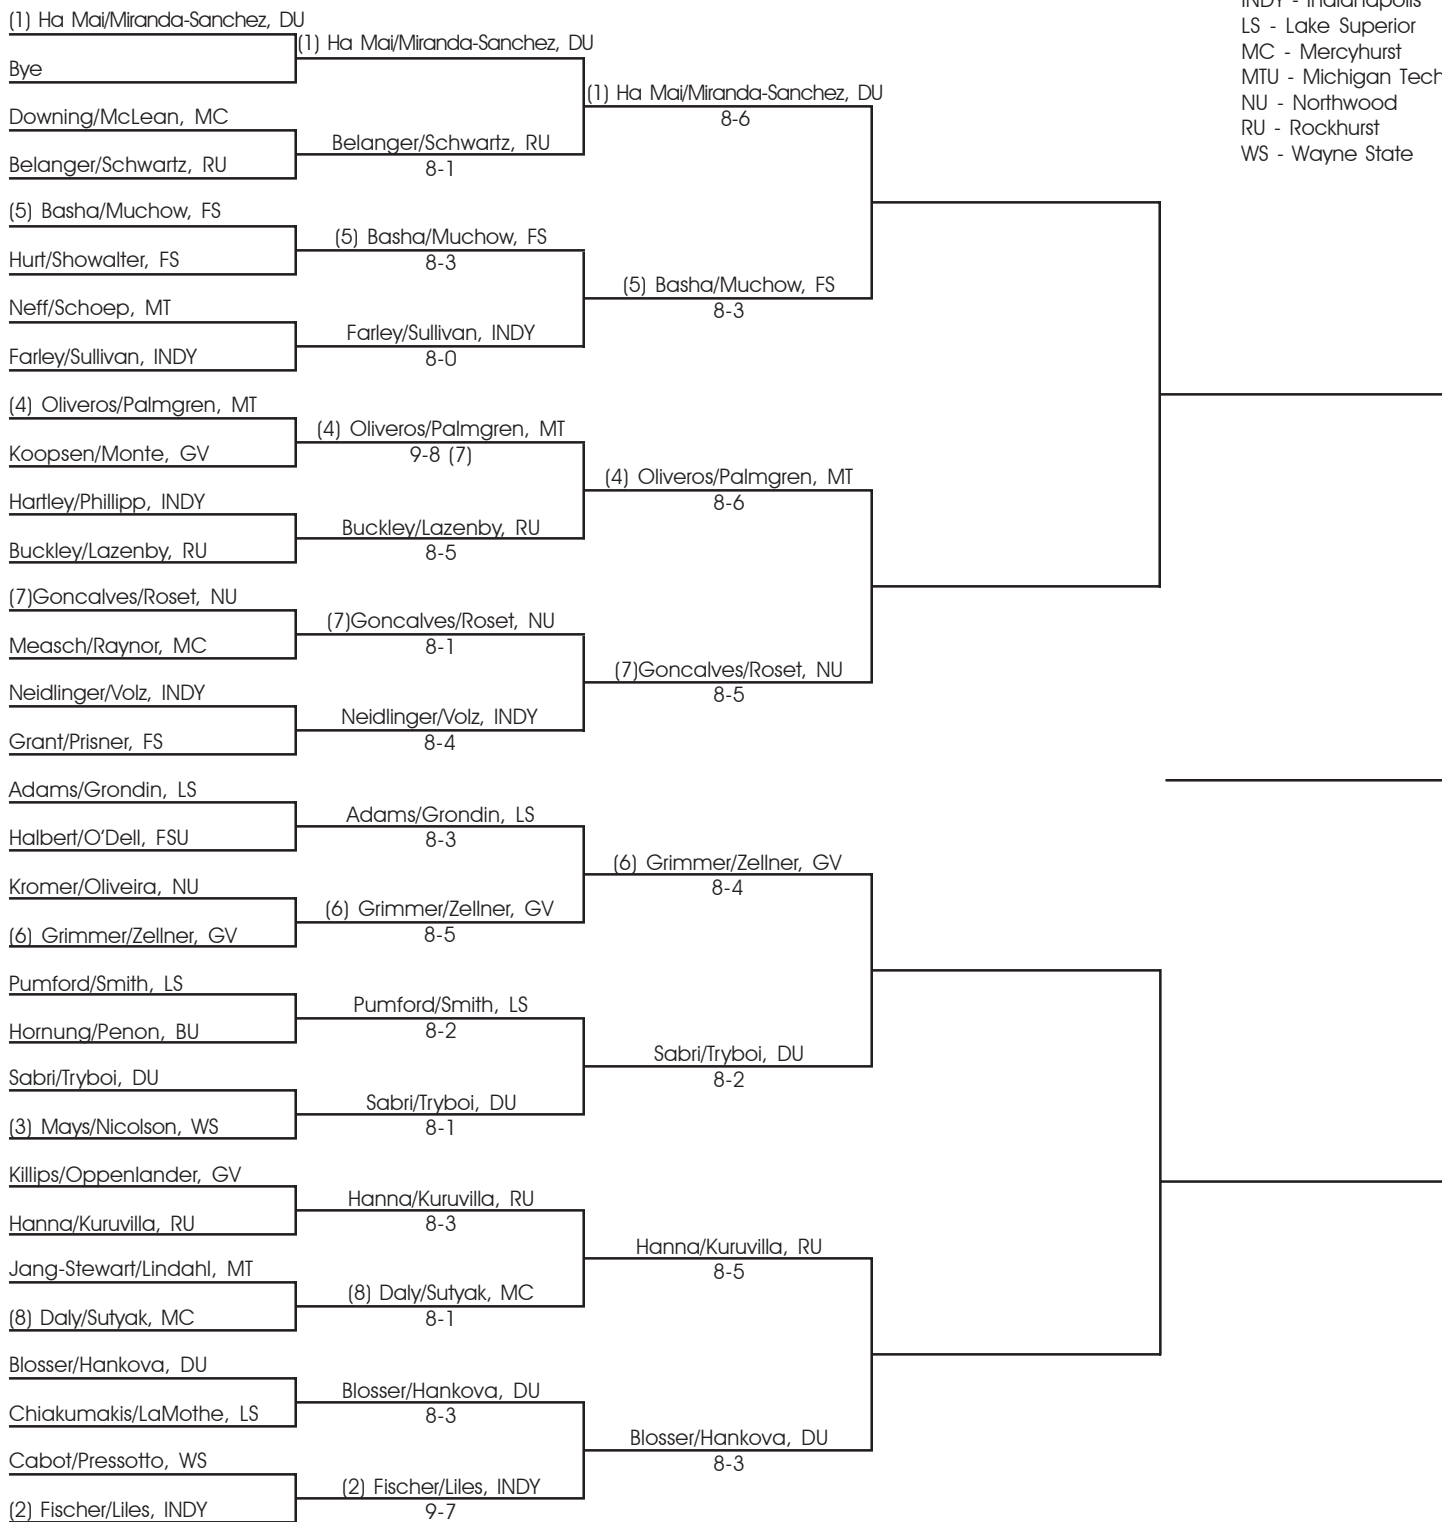

2006 Wilson/ITA Great Lakes Women's Division II Championship

Hosted By Northwood University

Doubles Draw

BU - Bellarmine
DU - Drury
FSU - Ferris State
GV - Grand Valley
INDY - Indianapolis
LS - Lake Superior
MC - Mercyhurst
MTU - Michigan Tech
NU - Northwood
RU - Rockhurst
WS - Wayne State

Seeded Teams:

1. Ha Mai/Miranda-Sanchez, Drury	5. Basha/Muchow, Ferris State
2. Fischer/Liles, Indianapolis	6. Grimmer/Zellner, Grand Valley
3. Mays/Nicolson, Wayne State	7. Goncalves/Roset, Northwood
4. Oliveros/Palmgren, Michigan Tech	8. Daly/Sutyak, Mercyhurst