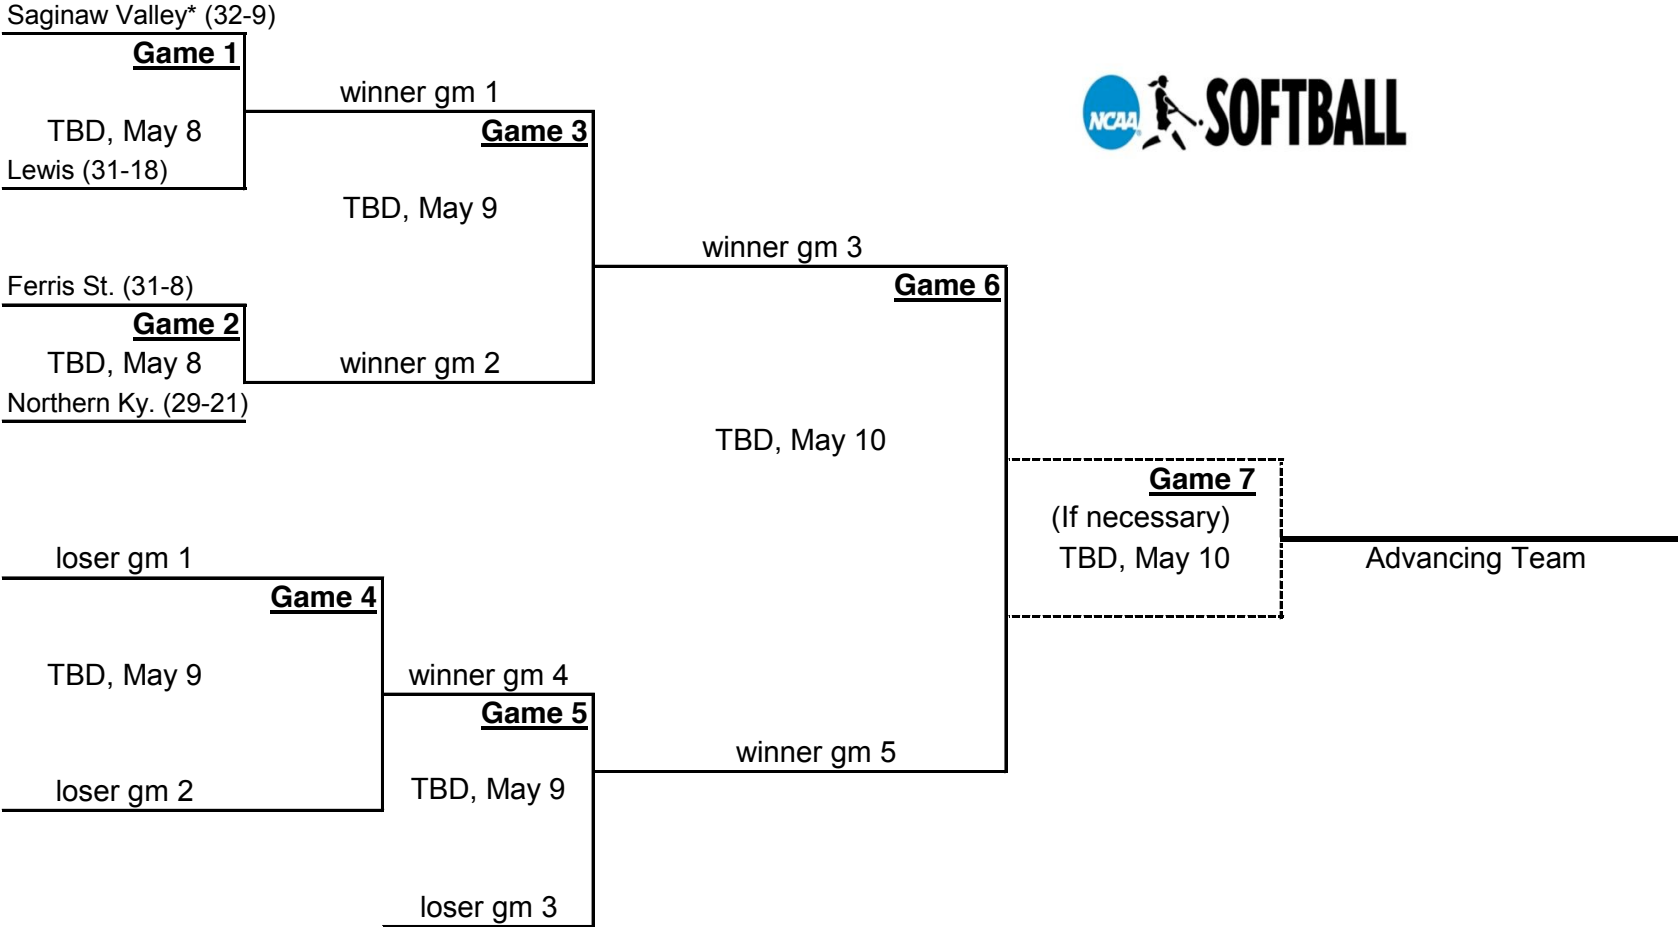

**2009 NCAA Division II Softball Championship Regional Bracket
Midwest Region**

Team listed on the top of the bracket calls the coin flip.

*Denotes host institution

All times are local.