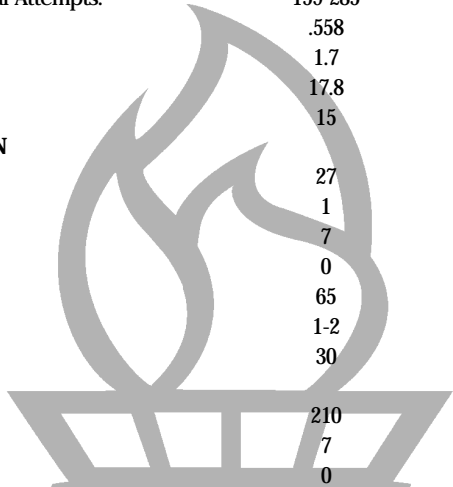

PENALTIES

Fouls	210	180
-------	-----	-----

Yellow cards	7	7
--------------	---	---

Red cards	0	0
-----------	---	---

ATTENDANCE

Total	1294	550
-------	------	-----

Dates/Avg Per Date		8/162	8/69
--------------------	--	-------	------