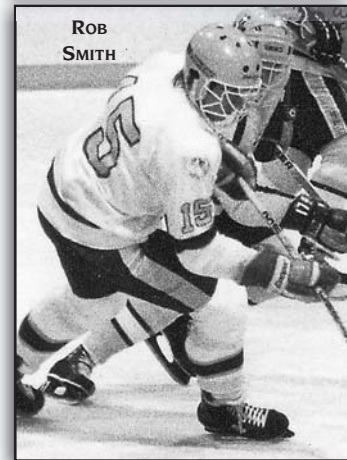

FERRIS STATE HOCKEY

YEAR-BY-YEAR RESULTS

1975-79 NAIH Hockey

1975-76	15-6-0
1976-77	17-4-1
1977-78	16-6-0
1978-79*	10-24-0

NCAA Division I Hockey

1979-80	26-11-1

CCHA Record: 11-9-0 (3rd)

Coach: Rick Duffett

10/26 Wilfrid Laurier	W	5-1
10/27 Wilfrid Laurier	W	6-2
11/2 Illinois-Chicago	W	9-3
11/3 Illinois-Chicago	W	11-1
11/9 Michigan-Dearborn	W	7-6
11/10 Michigan-Dearborn	W	6-3
11/16 Miami (Ohio)	W	4-3
11/17 Miami (Ohio)	W	6-0
11/30 Northern Michigan*	L	2-5
12/1 Northern Michigan*	L	2-7
12/7 Michigan State	W	6-3
12/8 Michigan State	W	4-3 OT
12/14 Michigan-Dearborn	W	4-3
12/15 Michigan-Dearborn	W	4-3 OT
12/18 Guelph	W	7-4
12/19 Guelph	W	6-4
1/4 Ohio State*	L	4-6
1/5 Ohio State*	L	1-5
1/11 Bowling Green State*	L	4-10
1/12 Bowling Green State*	W	5-3
1/18 Lake Superior State*	W	10-3
1/19 Lake Superior State*	W	11-0
1/25 Western Michigan*	W	7-4
1/26 Western Michigan*	W	8-5
2/1 Bowling Green State*	W	6-1
2/2 Bowling Green State*	L	4-6
2/8 Ohio State*	L	5-6
2/9 Ohio State*	W	6-5 OT
2/15 Northern Michigan*	L	5-6 OT
2/16 Northern Michigan*	L	1-4
2/22 Western Michigan*	W	5-4
2/23 Western Michigan*	W	10-7
2/29 Lake Superior State*	W	7-5
3/1 Lake Superior State*	W	5-2
3/7 Ohio State**	T	4-4
3/8 Ohio State**	W	8-4
3/14 Northern Michigan**	L	3-7
3/15 Northern Michigan**	L	6-8

*CCHA Games

**CCHA Tournament

1980-81	20-14-2

CCHA Record: 13-9-0 (3rd)

Coach: Rick Duffett