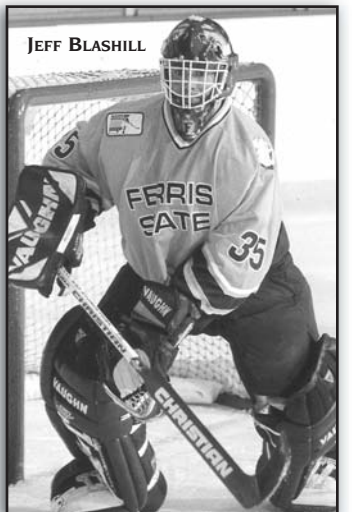

✦Exhibition

*CCHA Game

**CCHA Tournament

✦Silverado Shootout (Duluth, Minn.)

▲Van Andel Arena, Grand Rapids, Mich.

VAL PASSARELLI

DEREK CRIMIN

SETH APPERT