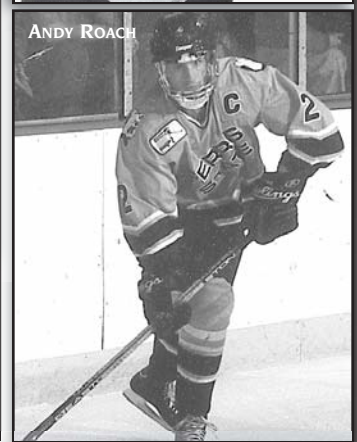

11/12	Notre Dame*	W	4-1
11/18	Illinois-Chicago*	T	3-3 OT
11/19	Ohio State*	T	4-4 OT
12/2	Bowling Green State*	L	3-7
12/3	Bowling Green State*	W	7-4
12/9	Lake Superior State*	L	0-5
12/10	Lake Superior State*	L	1-4
12/18	North Dakota	L	6-8
12/19	North Dakota	L	2-5
12/29	Northern Michigan	W	4-3
12/30	Northern Michigan	W	5-3
1/6	Michigan State*	L	2-9
1/7	Lake Superior State*	L	3-6
1/13	Illinois-Chicago*	W	7-6 OT
1/14	Illinois-Chicago*	L	5-6
1/20	Western Michigan*	W	6-2
1/21	Western Michigan*	W	6-2
1/27	Miami (Ohio)*	T	1-1 OT
1/28	Notre Dame*	L	2-7
2/3	Michigan State*	T	3-3 OT
2/4	Western Michigan*	W	4-2
2/17	Ohio State*	W	4-1
2/18	Ohio State*	L	1-7
2/24	Michigan*	L	2-6
2/25	Michigan State*	L	1-6
3/2	Lake Superior State+	L	2-5
3/4	Bowling Green State*	L	1-3
3/10	Miami (Ohio)**	L	2-10
3/11	Miami (Ohio)**	L	2-4

*CCHA Game
**CCHA Tournament
†Mackinac Cup Series
+Fraser (Mich.) Falcon Dome