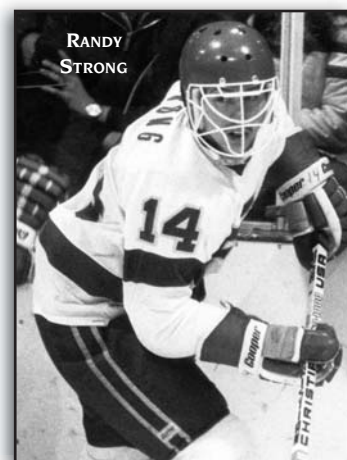

ROB SMITH

*CCHA Games

**CCHA Tournament

#Battle Creek Classic

&Duluth Holiday Classic

1984-85	11-26-1

CCHA Record: 8-23-1 (9th)

Coach: Dick Bertrand

10/12 Bowling Green State*	W	4-2
10/13 Bowling Green State*	W	5-4 OT
10/19 Michigan*	L	6-8
10/20 Michigan*	L	2-9
10/26 Michigan-Dearborn	L	2-5
10/27 Michigan-Dearborn	W	8-1
11/2 Michigan State*	L	2-8
11/3 Michigan State*	W	4-3 OT
11/9 Illinois-Chicago*	W	7-4
11/10 Illinois-Chicago*	L	1-6
11/16 Lake Superior State*	L	2-4
11/17 Lake Superior State*	L	1-5
11/23 Ohio State*	W	6-3
11/24 Ohio State*	L	3-6
11/30 Western Michigan*	L	2-6
12/1 Western Michigan*	L	1-4
12/7 Miami (Ohio)*	T	2-2 OT
12/8 Miami (Ohio)*	L	2-3

12/14 Bowling Green State*	L	3-4
12/15 Bowling Green State*	W	5-3
12/28 Toronto#	L	3-6
12/29 Miami (Ohio)#	L	1-4
1/4 Michigan*	W	9-7
1/5 Michigan*	W	9-0
1/11 Alaska Fairbanks	W	8-4
1/12 Alaska Fairbanks	W	8-0
1/18 Michigan State*	L	1-3
1/19 Michigan State*	L	3-7
1/25 Illinois-Chicago*	L	3-5
1/26 Illinois-Chicago*	L	3-5
2/1 Lake Superior State*	L	3-5
2/2 Lake Superior State*	L	5-10
2/8 Ohio State*	L	2-5
2/9 Ohio State*	L	0-3
2/15 Western Michigan*	L	2-3
2/16 Western Michigan*	L	1-4
2/22 Miami (Ohio)*	L	7-10
2/23 Miami (Ohio)*	L	4-5

*CCHA Games

#RPI Invitational (Troy, N.Y.)

RANDY STRONG