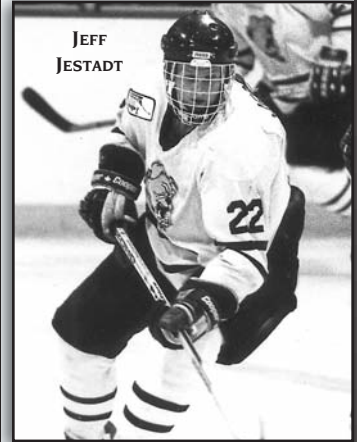

11/12	Notre Dame*	W	4-1
11/18	Illinois-Chicago*	T	3-3 OT
11/19	Ohio State*	T	4-4 OT
12/2	Bowling Green State*	L	3-7
12/3	Bowling Green State*	W	7-4
12/9	Lake Superior State*	L	0-5
12/10	Lake Superior State*	L	1-4
12/18	North Dakota	L	6-8
12/19	North Dakota	L	2-5
12/29	Northern Michigan	W	4-3
12/30	Northern Michigan	W	5-3
1/6	Michigan State*	L	2-9
1/7	Lake Superior State*	L	3-6
1/13	Illinois-Chicago*	W	7-6 OT
1/14	Illinois-Chicago*	L	5-6
1/20	Western Michigan*	W	6-2
1/21	Western Michigan*	W	6-2
1/27	Miami (Ohio)*	T	1-1 OT
1/28	Notre Dame*	L	2-7
2/3	Michigan State*	T	3-3 OT
2/4	Western Michigan*	W	4-2
2/17	Ohio State*	W	4-1
2/18	Ohio State*	L	1-7
2/24	Michigan*	L	2-6
2/25	Michigan State*	L	1-6
3/2	Lake Superior State+	L	2-5
3/4	Bowling Green State*	L	1-3
3/10	Miami (Ohio)**	L	2-10
3/11	Miami (Ohio)**	L	2-4

*CCHA Game
**CCHA Tournament
†Mackinac Cup Series
+Fraser (Mich.) Falcon Dome