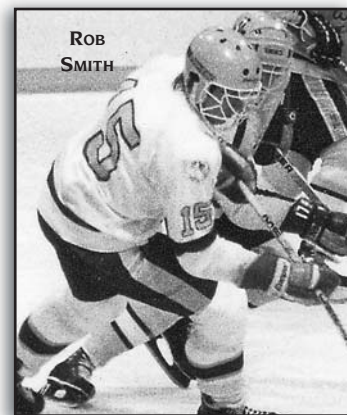

FERRIS STATE HOCKEY

YEAR-BY-YEAR RESULTS

1975-79 NAI A Hockey

1975-76	15-6-0
1976-77	17-4-1
1977-78	16-6-0
1978-79*	10-24-0

NCAA Division I Hockey

1979-80	26-11-1

CCHA Record: 11-9-0 (3rd)

Coach: Rick Duffett

10/26 Wilfrid Laurier	W	5-1
10/27 Wilfrid Laurier	W	6-2
11/2 Illinois-Chicago	W	9-3
11/3 Illinois-Chicago	W	11-1
11/9 Michigan-Dearborn	W	7-6
11/10 Michigan-Dearborn	W	6-3
11/16 Miami (Ohio)	W	4-3
11/17 Miami (Ohio)	W	6-0
11/30 Northern Michigan*	L	2-5
12/1 Northern Michigan*	L	2-7
12/7 Michigan State	W	6-3
12/8 Michigan State	W	4-3 OT
12/14 Michigan-Dearborn	W	4-3
12/15 Michigan-Dearborn	W	4-3 OT
12/18 Guelph	W	7-4
12/19 Guelph	W	6-4
1/4 Ohio State*	L	4-6
1/5 Ohio State*	L	1-5
1/11 Bowling Green State*	L	4-10
1/12 Bowling Green State*	W	5-3
1/18 Lake Superior State*	W	10-3
1/19 Lake Superior State*	W	11-0
1/25 Western Michigan*	W	7-4
1/26 Western Michigan*	W	8-5
2/1 Bowling Green State*	W	6-1
2/2 Bowling Green State*	L	4-6
2/8 Ohio State*	L	5-6
2/9 Ohio State*	W	6-5 OT
2/15 Northern Michigan*	L	5-6 OT
2/16 Northern Michigan*	L	1-4
2/22 Western Michigan*	W	5-4
2/23 Western Michigan*	W	10-7
2/29 Lake Superior State*	W	7-5
3/1 Lake Superior State*	W	5-2
3/7 Ohio State**	T	4-4
3/8 Ohio State**	W	8-4
3/14 Northern Michigan**	L	3-7
3/15 Northern Michigan**	L	6-8

*CCHA Games

**CCHA Tournament

1980-81	20-14-2

CCHA Record: 13-9-0 (3rd)

Coach: Rick Duffett