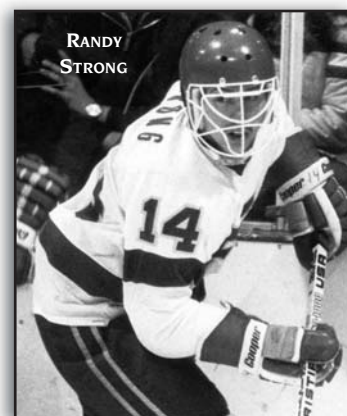

ROB SMITH

*CCHA Games

**CCHA Tournament

#Battle Creek Classic

&Duluth Holiday Classic

1984-85	11-26-1

CCHA Record: 8-23-1 (9th)

Coach: Dick Bertrand

10/12 Bowling Green State*	W	4-2
10/13 Bowling Green State*	W	5-4 OT
10/19 Michigan*	L	6-8
10/20 Michigan*	L	2-9
10/26 Michigan-Dearborn	L	2-5
10/27 Michigan-Dearborn	W	8-1
11/2 Michigan State*	L	2-8
11/3 Michigan State*	W	4-3 OT
11/9 Illinois-Chicago*	W	7-4
11/10 Illinois-Chicago*	L	1-6
11/16 Lake Superior State*	L	2-4
11/17 Lake Superior State*	L	1-5
11/23 Ohio State*	W	6-3
11/24 Ohio State*	L	3-6
11/30 Western Michigan*	L	2-6
12/1 Western Michigan*	L	1-4
12/7 Miami (Ohio)*	T	2-2 OT
12/8 Miami (Ohio)*	L	2-3

12/14 Bowling Green State*	L	3-4
12/15 Bowling Green State*	W	5-3
12/28 Toronto#	L	3-6
12/29 Miami (Ohio)#	L	1-4
1/4 Michigan*	W	9-7
1/5 Michigan*	W	9-0
1/11 Alaska Fairbanks	W	8-4
1/12 Alaska Fairbanks	W	8-0
1/18 Michigan State*	L	1-3
1/19 Michigan State*	L	3-7
1/25 Illinois-Chicago*	L	3-5
1/26 Illinois-Chicago*	L	3-5
2/1 Lake Superior State*	L	3-5
2/2 Lake Superior State*	L	5-10
2/8 Ohio State*	L	2-5
2/9 Ohio State*	L	0-3
2/15 Western Michigan*	L	2-3
2/16 Western Michigan*	L	1-4
2/22 Michigan (Ohio)*	L	7-10
2/23 Miami (Ohio)*	L	4-5

*CCHA Games

#RPI Invitational (Troy, N.Y.)

RANDY STRONG