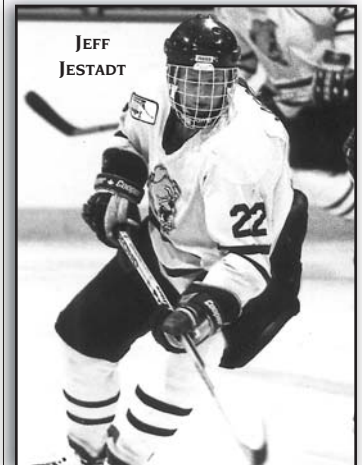

*CCHA Game
 **CCHA Tournament
 †Mackinac Cup Series
 +Fraser (Mich.) Falcon Dome

JEFF JESTADT

DOUG SMITH

The Bulldog mascot's sign says it all as Ferris State advanced to the 1992-93 CCHA Championship Tournament after sweeping Alaska Fairbanks in CCHA Tourney First-Round action. The Bulldogs went on to post a 3-2 quarterfinal-round win over Michigan State before suffering a 4-3 overtime setback to Miami (Ohio) in the semifinals.