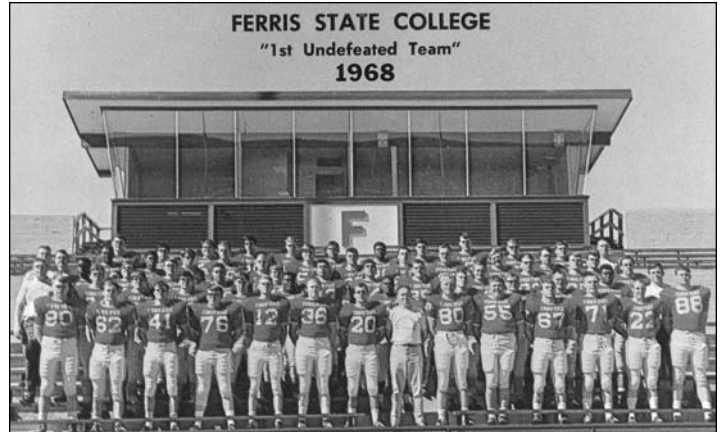

The 1968 Ferris State team holds the distinction of being the program's first-ever squad to record an undefeated season at 7-0-1. The Bulldogs, under then second-year head coach Bob Leach, started out the memorable campaign with a tie in their season opener before reeling off seven consecutive victories.