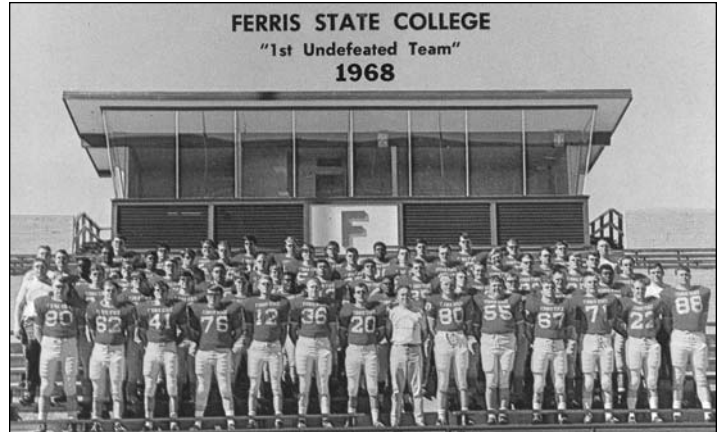

The 1968 Ferris State team holds the distinction of being the program's first-ever squad to record an undefeated season at 7-0-1. The Bulldogs, under then second-year head coach Bob Leach, started out the memorable campaign with a tie in their season opener before reeling off seven consecutive victories.