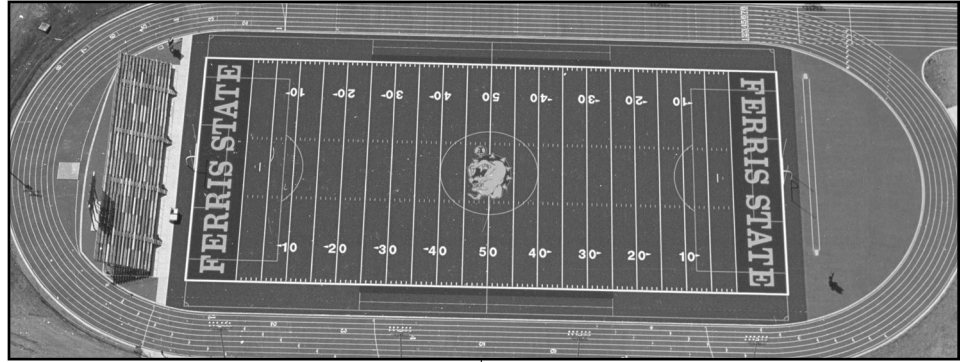

TOP TAGGART FIELD/WHEELER PAVILION

Top Taggart Field has served as home for the Ferris State football team since 1957.

Officially dedicated in October 1978, the stadium is centrally located on the FSU campus and features a current seating capacity of 6,200. Permanent lighting makes it possible for night games, which are popular with the Bulldog faithful during the early part of the season.

W.C. TAGGART

The facility also has been used extensively by individuals outside the University community as Top Taggart Field has hosted numerous athletic events on the high school level.

Presently, the facility is midst a multi-phase renovation and construction project. The initial phase, completed in August 1998, involved the installation of an AstroTurf 12 playing surface which is considered by experts as the highest quality artificial turf on the market. The playing field is surrounded by a new 400-meter, eight-lane track with a brick red urethane surface. A new electronic scoreboard was installed in June 2000.

Phase two of the project was completed in August 2001 with the construction of the Wheeler Pavilion, named in honor of alumnus John

Wheeler and his wife, Chris. The three-story building, which is located on the stadium's west side, features a clubroom level, a media/game management level, a ticket office, remodeled and expanded restrooms along with a remodeled, expanded and covered concession area. The project also involved upgrading the main entrance, improving site landscaping, adding 250 center section seats and a new lighting system.

A public fundraising campaign raised \$600,000 in contributions and pledges, which was matched by the University. A groundbreaking ceremony for the facility was held March 5, 2001.

SERIES RECORDS AT TOP TAGGART FIELD