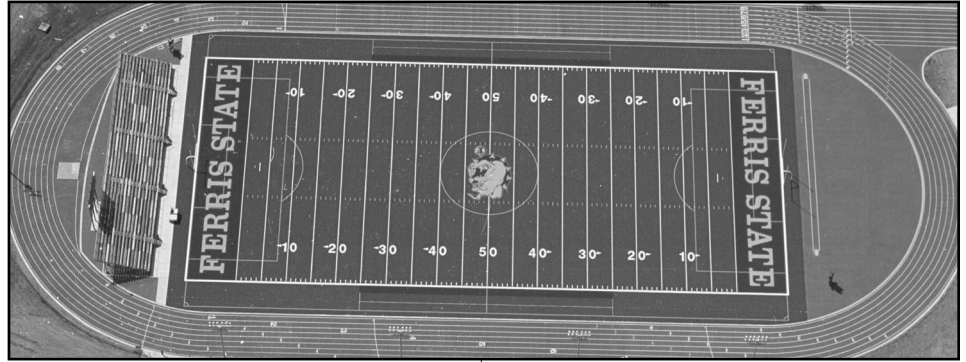

TOP TAGGART FIELD/WHEELER PAVILION

Top Taggart Field has served as home for the Ferris State football team since 1957.

Officially dedicated in October 1978, the stadium is centrally located on the FSU campus and features a current seating capacity of 6,200. Permanent lighting makes it possible for night games, which are popular with the Bulldog faithful during the early part of the season.

W.C. TAGGART

The facility also has been used extensively by individuals outside the University community as Top Taggart Field has hosted numerous athletic events on the high school level.

Presently, the facility is midst a multi-phase renovation and construction project. The initial phase, completed in August 1998, involved the installation of an AstroTurf 12 playing surface which is considered by experts as the highest quality artificial turf on the market. The playing field is surrounded by a new 400-meter, eight-lane track with a brick red urethane surface. A new electronic scoreboard was installed in June 2000.

Phase two of the project was completed in August 2001 with the construction of the Wheeler Pavilion, named in honor of alumnus John

Wheeler and his wife, Chris. The three-story building, which is located on the stadium's west side, features a clubroom level, a media/game management level, a ticket office, remodeled and expanded restrooms along with a remodeled, expanded and covered concession area. The project also involved upgrading the main entrance, improving site landscaping, adding 250 center section seats and a new lighting system.

A public fundraising campaign raised \$600,000 in contributions and pledges, which was matched by the University. A groundbreaking ceremony for the facility was held March 5, 2001.

SERIES RECORDS AT TOP TAGGART FIELD