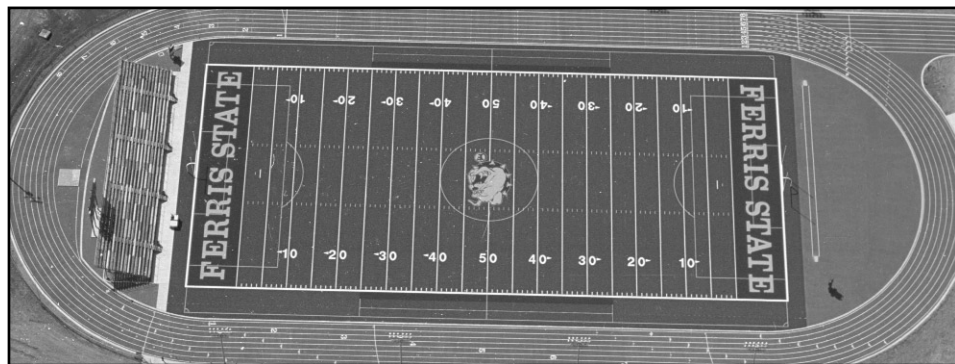

TOP TAGGART FIELD/WHEELER PAVILION

Top Taggart Field has served as home for the Ferris State football team since 1957.

The facility also has been used extensively by individuals outside the University community as Top Taggart Field has hosted numerous athletic events on the high school level.

Presently, the facility is midst a multi-phase renovation and construction project. The initial phase, completed in August 1998, involved the installation of an AstroTurf 12 playing surface which is considered by experts as the highest quality artificial turf on the market. The playing field is surrounded by a new 400-meter, eight-lane track with a brick red urethane surface. A new electronic scoreboard was installed in June 2000.

Phase two of the project was completed in August 2001 with the construction of the Wheeler Pavilion, named in honor of alumnus John

Wheeler and his wife, Chris. The three-story building, which is located on the stadium's west side, features a clubroom level, a media/game management level, a ticket office, remodeled and expanded restrooms along with a remodeled, expanded and covered concession area. The project also involved upgrading the main entrance, improving site landscaping, adding 250 center section seats and a new lighting system.

Phase three would entail construction of locker rooms, a weightroom and coaches' offices. Funding for this tentative project would be raised through private donations.

The field is named in honor of W.C. "Top" Taggart. As a child, his own family circle affixed the name "Top." The name become synonymous with Taggart and inevitably "Top" became a sym-

bol of affection and respect held for him by everyone. A Big Rapids native and a former Bulldog star halfback, Taggart became Ferris' first official varsity football coach, beginning with the 1912 season. His contributions to Ferris and Big Rapids go much further. Taggart served on the Ferris Board of Control from 1931-50, including five years as its chairman, and was a long-time benefactor of Ferris in countless ways. As a businessman, he was a pioneer in the natural gas development and production industry, and was president of the Taggart Company in Big Rapids. He passed away in 1968, but not before Ferris officials recognized him in October, 1957, during dedication ceremonies of the University's football facility.

TOP 10 TOP TAGGART FIELD CROWDS

ATTENDANCE	OPPONENT	DATE	RESULT
1. 12,545	Saginaw Valley State (HC)	10/4/75	L 28-31
2. 12,500	Hillsdale (HC)	10/15/83	L 14-27
3. 12,000	Findlay (HC)	10/30/71	W 28-13
4. 11,970	Wayne State (HC)	10/18/80	W 17-14
5. 11,500	Hillsdale (HC)	10/17/81	L 17-20
6. 10,750	Alma	9/27/80	W 24-16
7. 10,560	Hillsdale (HC)	10/14/78	W 14-3
8. 10,500	Central State (Ohio)	9/17/83	L 32-48
9. 10,239	Hillsdale (HC)	10/13/79	W 19-0
10. 10,200	Wayne State (HC)	10/13/73	W 28-7

HC - Homecoming

FERRIS STATE'S YEAR-BY-YEAR RECORD/ATTENDANCE AT TOP TAGGART FIELD