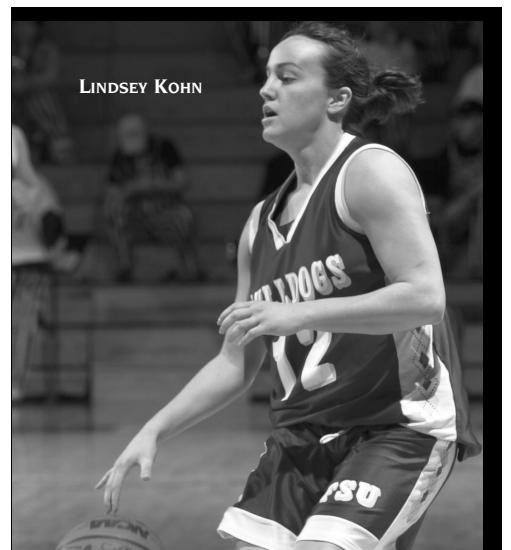

Ferris State Women's Basketball

BULLDOG BASKETBALL PHOTOS

SARAH DUESING

MOLLY POTVIN

MICHELLE WELCH

LUCY DEMARTIN

FERRIS STATE BULLDOGS

2002-03

FSU

Bulldogs

STEPHANIE BENAAR

BRIDGET HORWITZ

ANN PLATZ

LINDSEY KOHN