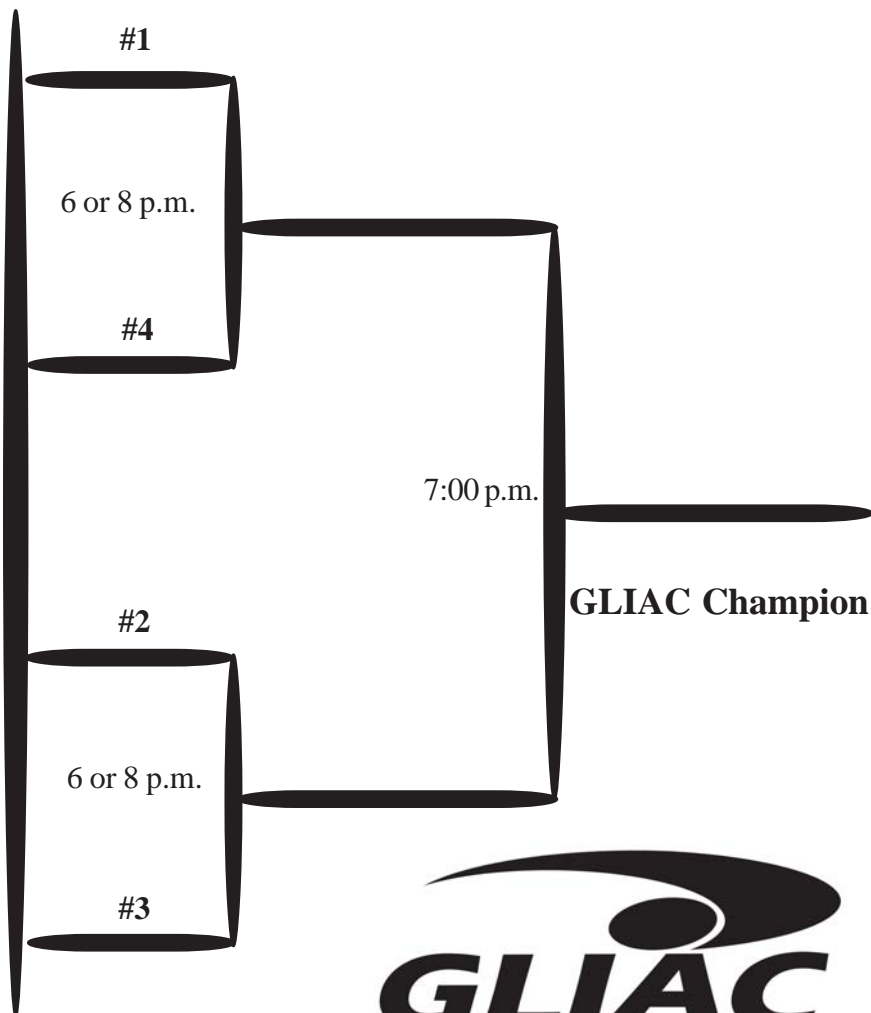

2008 GLIAC Women's Basketball Tournament Bracket

Quarterfinals
Saturday, Mar. 1
at Campus Sites
(Higher Seeds hosts)

Semifinals*
Friday, Mar. 7
(at Highest
Remaining Seed)

Final
Saturday, Mar. 8
(at Semifinals Site)

1N Michigan Tech

Houghton, Mich. - 2:00 p.m.

4N Grand Valley State

3N Ferris State

Midland, Mich. - 6:00 p.m.

2N Northwood

2S Gannon

Erie, Pa. - 5:30 p.m.

3S Ashland

4S Wayne State

Hillsdale - 1:00 p.m.

1S Hillsdale

* - Teams are Re-Seeded after Quarterfinals

2007-08 GLIAC Women's Basketball Standings

(Through games of Feb. 25)

NORTH DIVISION