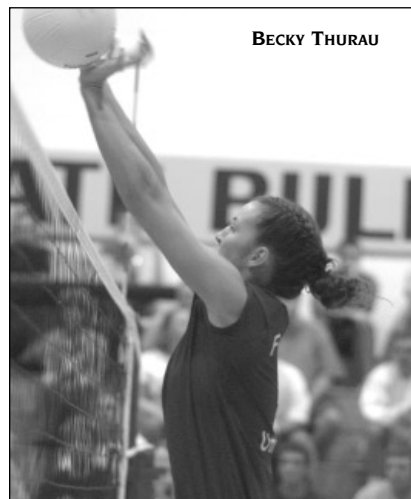

The upgraded locker room, combined with FSU's volleyball-only playing surface in the Ewigleben Sports Arena, continues to enhance Ferris' ability to attract high quality student-athletes and provides current team members with the resources necessary to compete at the NCAA Division II level.

BULLDOG FACILITIES

Ferris State

2004 Bulldog Volleyball

KARLA FAIRBANKS

BECKY THURAU

EMILY CLOUSE

FERRIS STATE VOLLEYBALL

FSU VOLLEYBALL