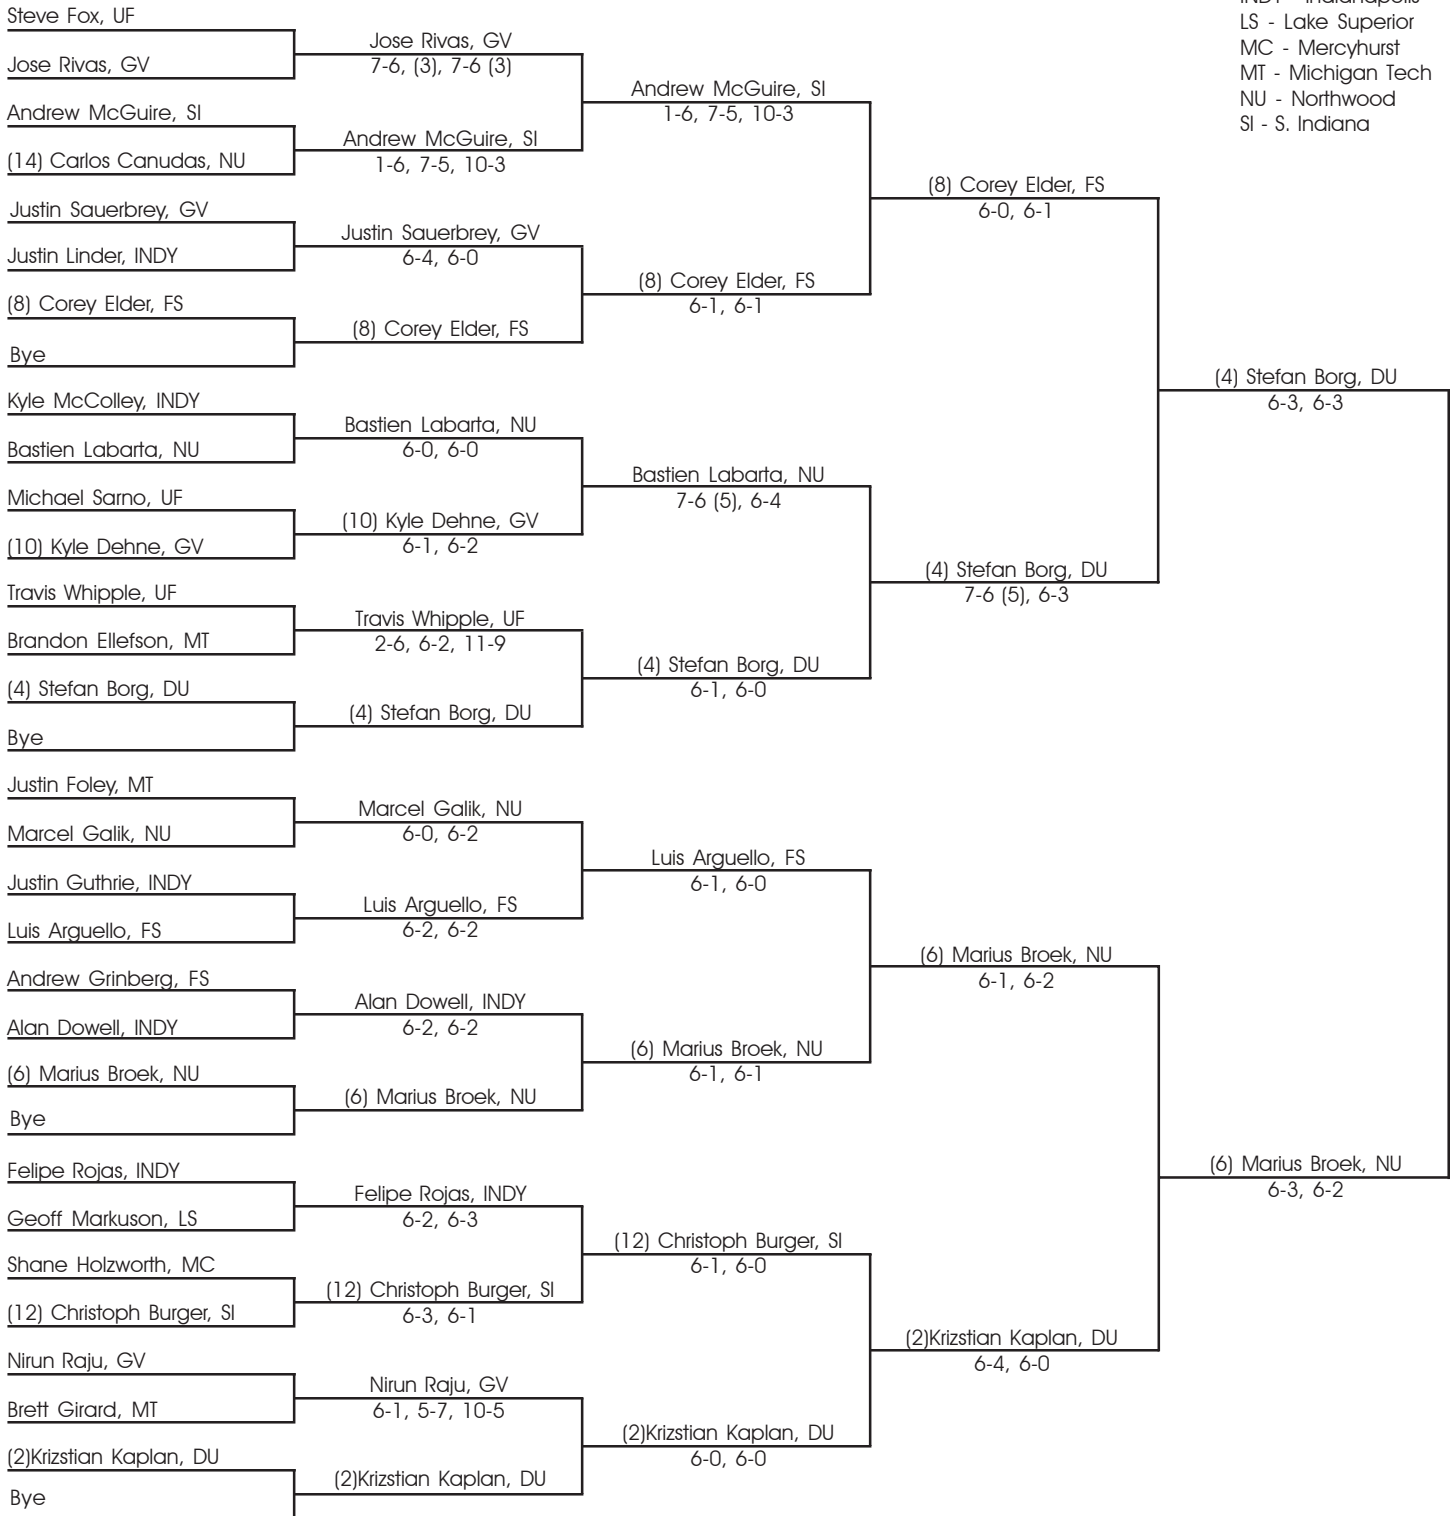

2005 Wilson/ITA Great Lakes Men's Division II Championship

Hosted By Northwood University

Singles Draw - Bottom Half

DU - Drury
 FSU - Ferris State
 UF - Findlay
 GV - Grand Valley
 INDY - Indianapolis
 LS - Lake Superior
 MC - Mercyhurst
 MT - Michigan Tech
 NU - Northwood
 SI - S. Indiana

Seeded Players:

- | | | |
|----------------------------|--------------------------------|----------------------------------|
| 1. Matias Oddone, Drury | 5. Brenton Bacon, Ferris State | 9. Ludovic Demers, Lake Superior |
| 2. Krizstian Kaplan, Drury | 6. Marius Broek, Northwood | 10. Kyle Dehne, Grand Valley |
| 3. Omar Iaalej, Drury | 7. Mariano Fava, Mercyhurst | 11. Jan Stastny, Indianapolis |
| 4. Stefan Borg, Drury | 8. Corey Eider, Ferris State | 12. Christoph Berger, S. Indiana |
| | | 13. Alexis Lluís, Drury |
| | | 14. Carlos Canudas, Northwood |