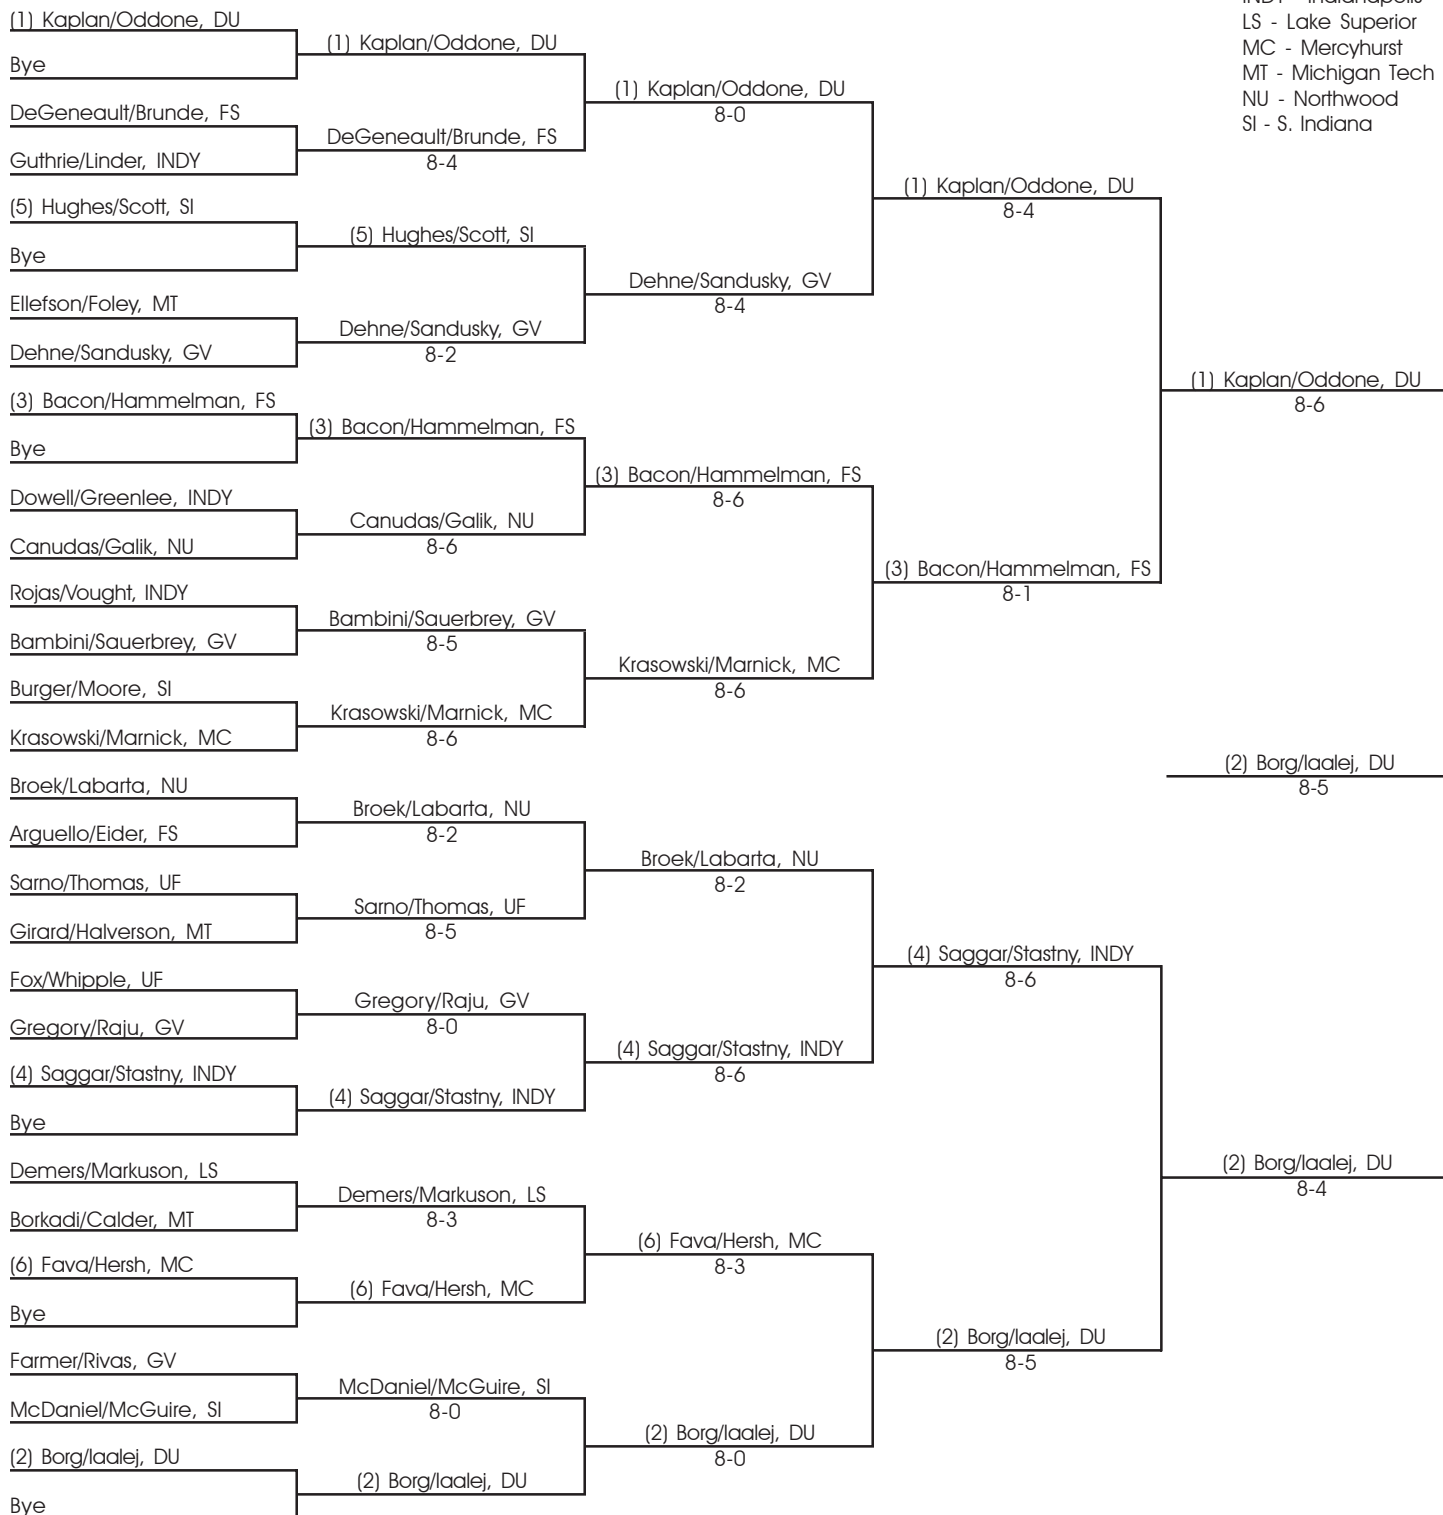

2005 Wilson/ITA Great Lakes Men's Division II Championship

Hosted By Northwood University

Doubles Draw

DU - Drury
FSU - Ferris State
UF - Findlay
GV - Grand Valley
INDY - Indianapolis
LS - Lake Superior
MC - Mercyhurst
MT - Michigan Tech
NU - Northwood
SI - S. Indiana

Seeded Teams:

1. Kaplan/Oddone, Drury 2. Borg/laalej, Drury 3. Bacon/Hammelman, Ferris State	4. Saggar/Stastny, Indianapolis 5. Hughes/Scott, Southern Indiana 6. Fava/Hersh, Mercyhurst