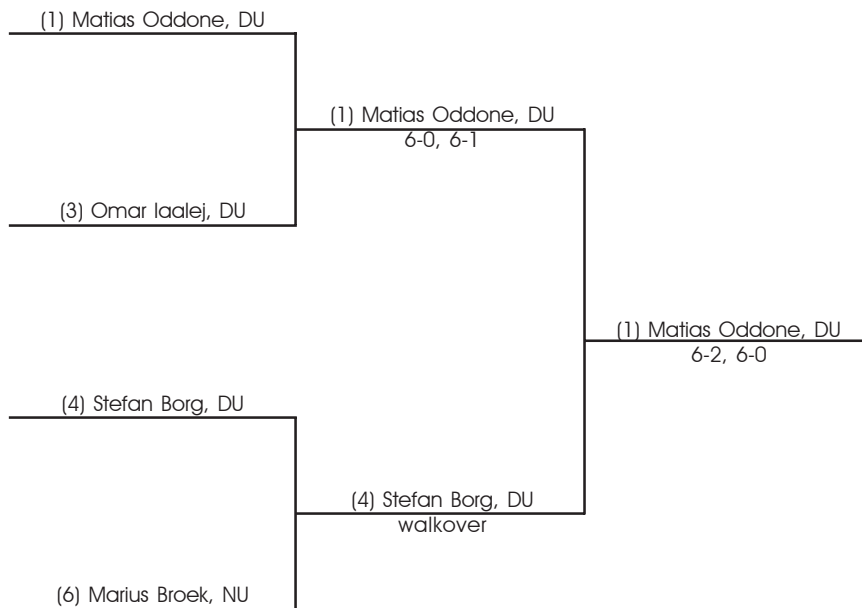

2005 Wilson/ITA Great Lakes Men's Division II Championship

Hosted By Northwood University

Singles Draw - Bottom Half

DU - Drury
 FSU - Ferris State
 UF - Findlay
 GV - Grand Valley
 INDY - Indianapolis
 LS - Lake Superior
 MC - Mercyhurst
 MT - Michigan Tech
 NU - Northwood
 SI - S. Indiana

Seeded Players:

- | | | |
|----------------------------|--------------------------------|----------------------------------|
| 1. Matias Oddone, Drury | 5. Brenton Bacon, Ferris State | 9. Ludovic Demers, Lake Superior |
| 2. Krizstian Kaplan, Drury | 6. Marius Broek, Northwood | 10. Kyle Dehne, Grand Valley |
| 3. Omar Iaalej, Drury | 7. Mariano Fava, Mercyhurst | 11. Jan Stastny, Indianapolis |
| 4. Stefan Borg, Drury | 8. Corey Eider, Ferris State | 12. Christoph Berger, S. Indiana |
| | | 13. Alexis Lluís, Drury |
| | | 14. Carlos Canudas, Northwood |

2005 Wilson/ITA Great Lakes Men's Division II Championship

Hosted By Northwood University

Singles Draw - Semifinals & Finals

DU - Drury
 FSU - Ferris State
 UF - Findlay
 GV - Grand Valley
 INDY - Indianapolis
 LS - Lake Superior
 MC - Mercyhurst
 MT - Michigan Tech
 NU - Northwood
 SI - S. Indiana