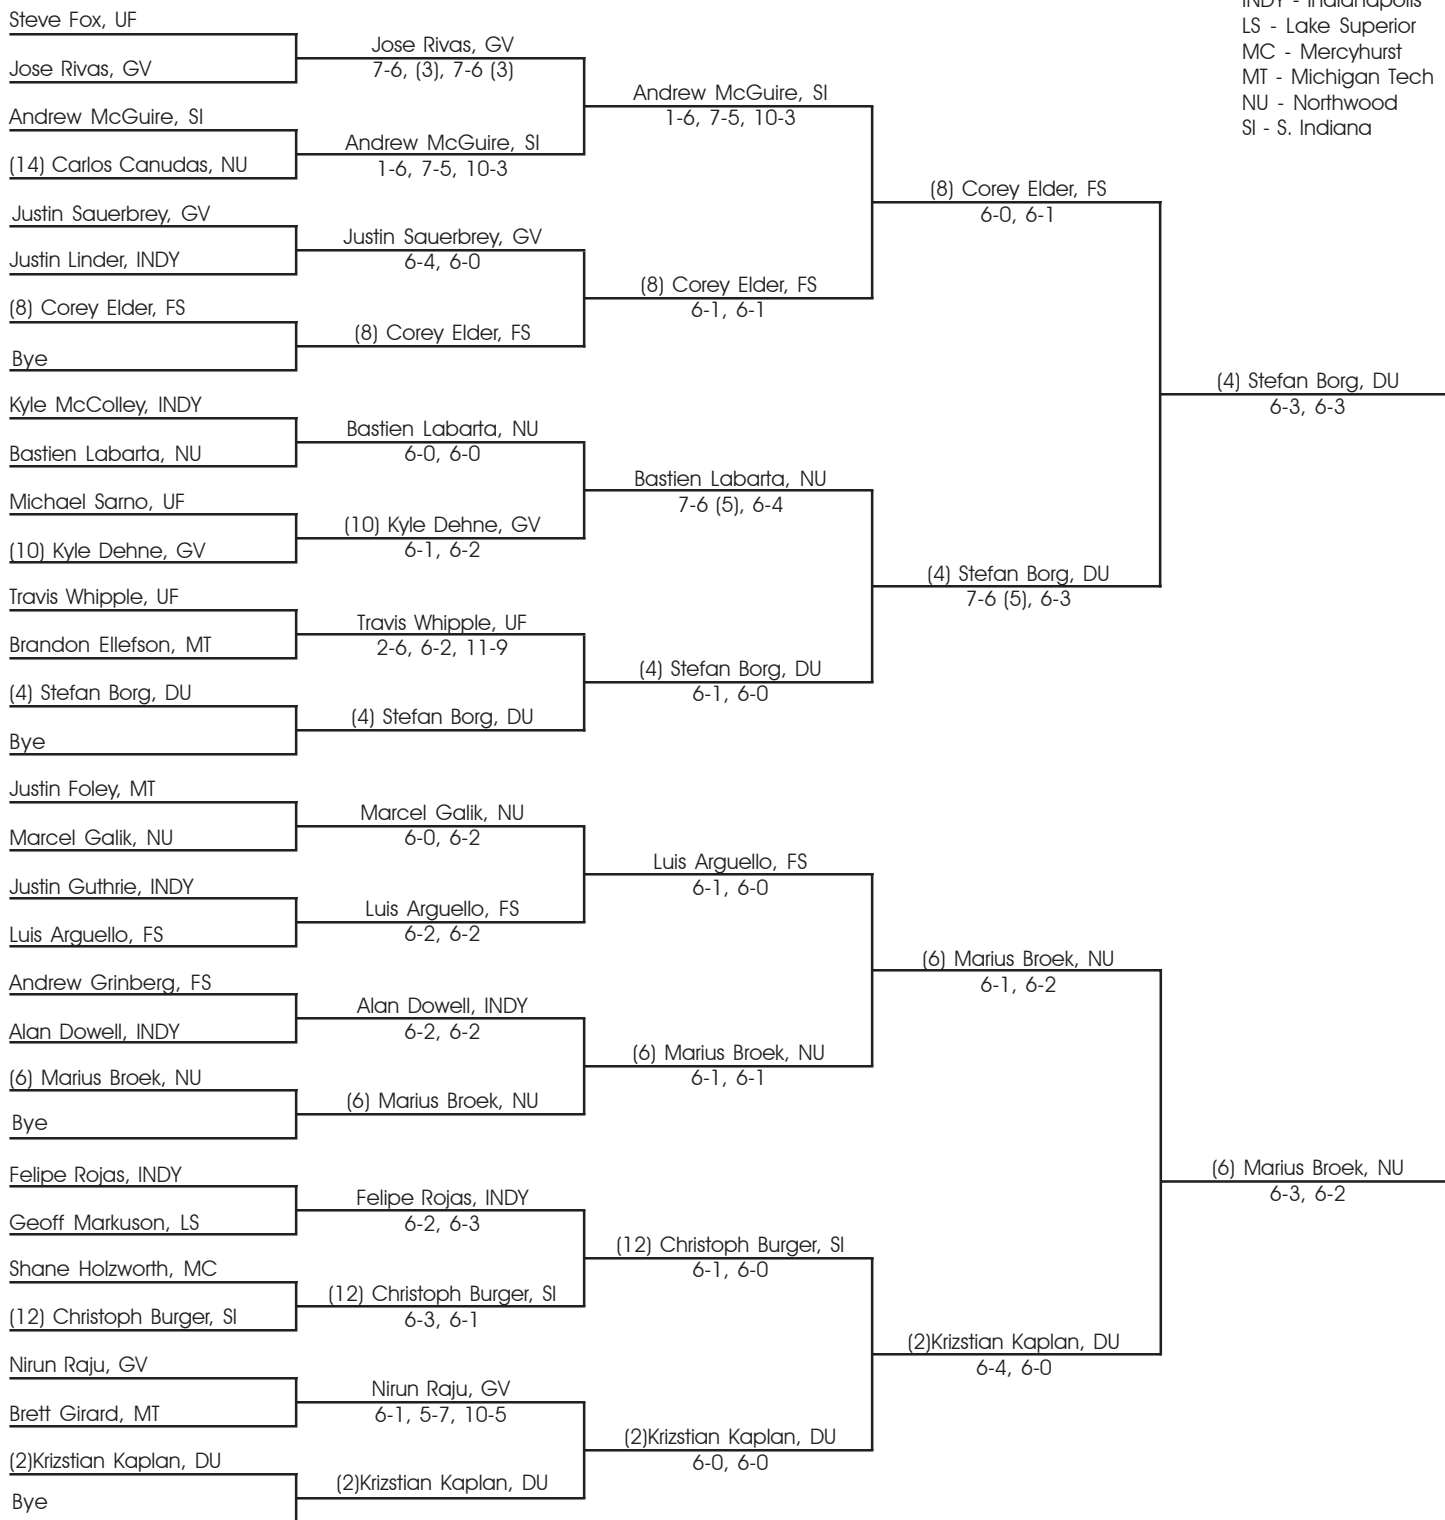

2005 Wilson/ITA Great Lakes Men's Division II Championship

Hosted By Northwood University

Singles Draw - Bottom Half

DU - Drury
 FSU - Ferris State
 UF - Findlay
 GV - Grand Valley
 INDY - Indianapolis
 LS - Lake Superior
 MC - Mercyhurst
 MT - Michigan Tech
 NU - Northwood
 SI - S. Indiana

Seeded Players:

- | | | |
|----------------------------|--------------------------------|----------------------------------|
| 1. Matias Oddone, Drury | 5. Brenton Bacon, Ferris State | 9. Ludovic Demers, Lake Superior |
| 2. Krizstian Kaplan, Drury | 6. Marius Broek, Northwood | 10. Kyle Dehne, Grand Valley |
| 3. Omar Iaalej, Drury | 7. Mariano Fava, Mercyhurst | 11. Jan Stastny, Indianapolis |
| 4. Stefan Borg, Drury | 8. Corey Eider, Ferris State | 12. Christoph Berger, S. Indiana |
| | | 13. Alexis Lluís, Drury |
| | | 14. Carlos Canudas, Northwood |