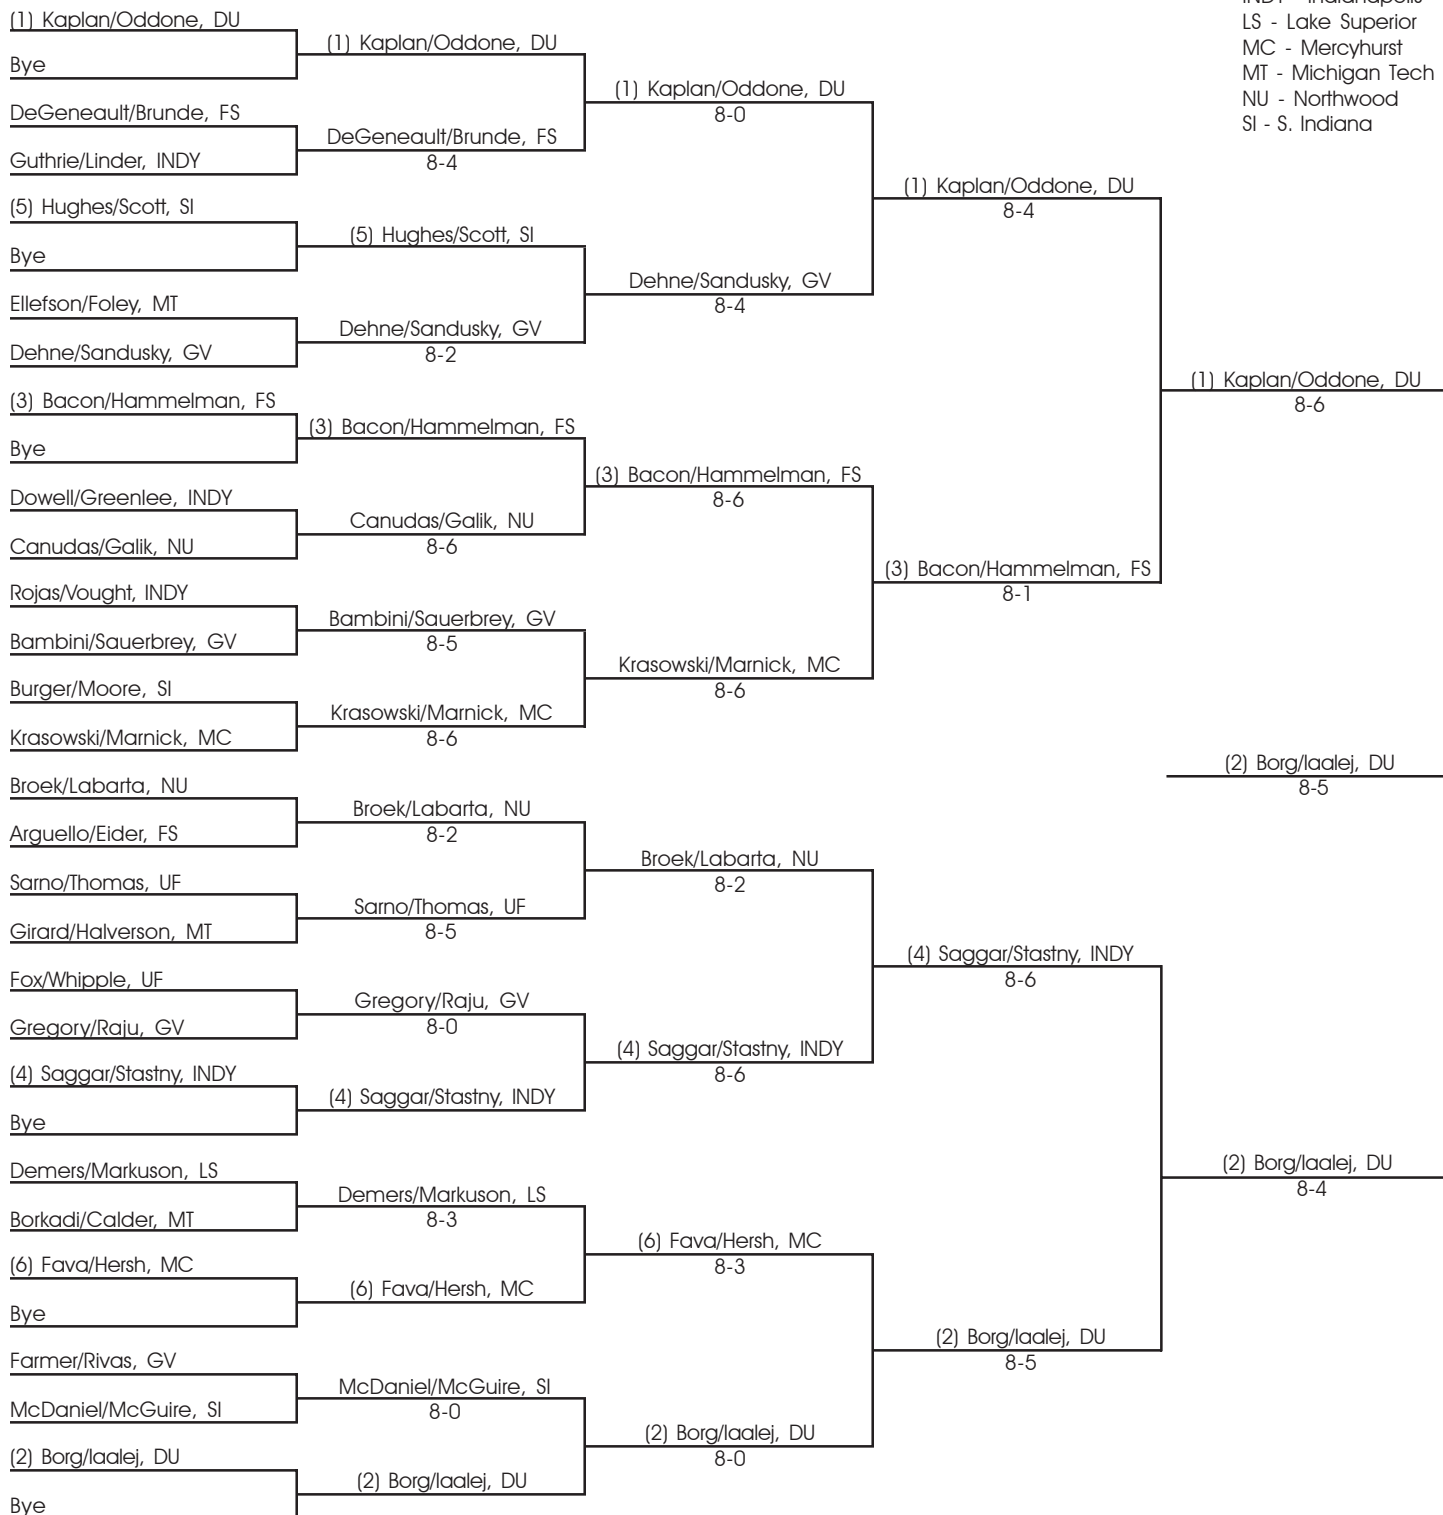

2005 Wilson/ITA Great Lakes Men's Division II Championship

Hosted By Northwood University

Doubles Draw

DU - Drury
FSU - Ferris State
UF - Findlay
GV - Grand Valley
INDY - Indianapolis
LS - Lake Superior
MC - Mercyhurst
MT - Michigan Tech
NU - Northwood
SI - S. Indiana

Seeded Teams:

1. Kaplan/Oddone, Drury 2. Borg/laalej, Drury 3. Bacon/Hammelman, Ferris State	4. Sagggar/Stastny, Indianapolis 5. Hughes/Scott, Southern Indiana 6. Fava/Hersh, Mercyhurst