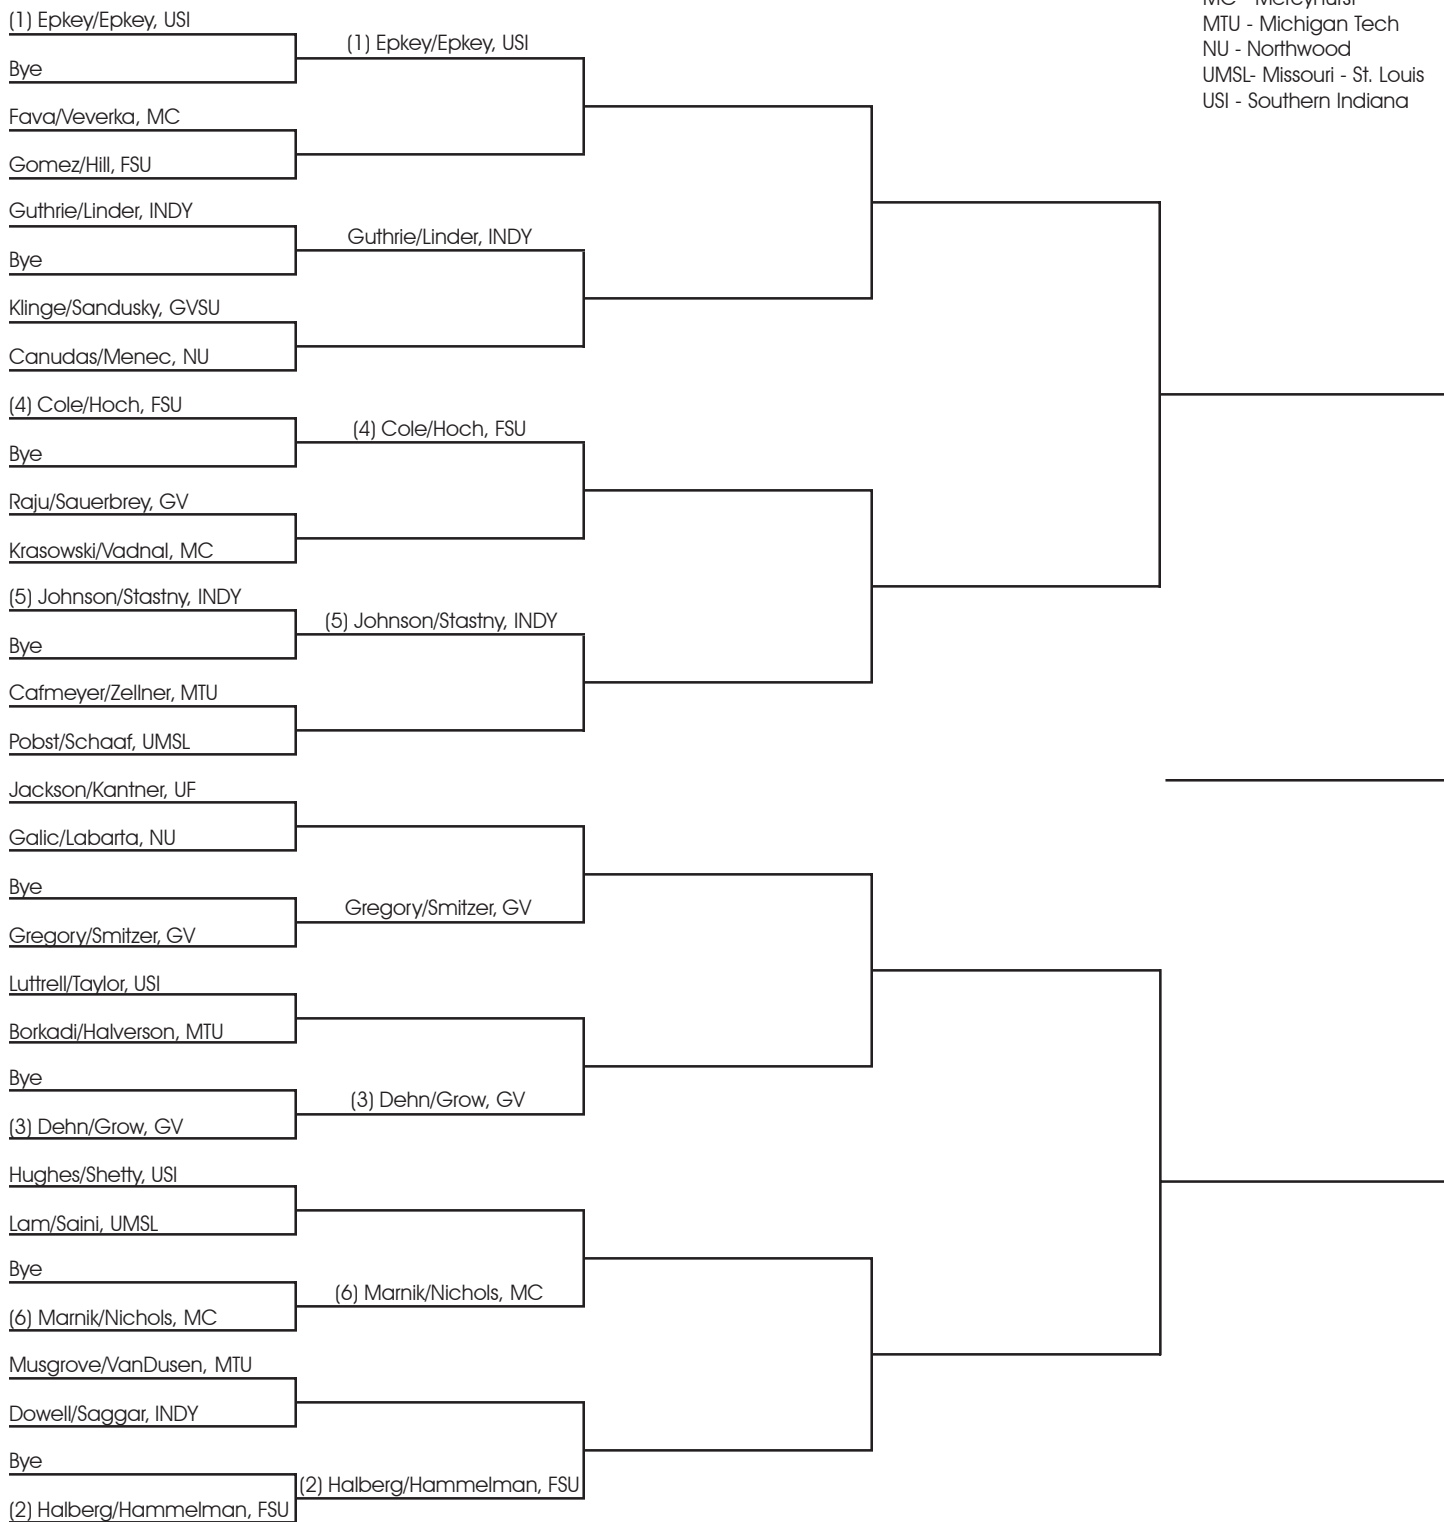

ITA Great Lakes Women's Division II Championship Hosted By Northwood University Doubles Draw

FSU - Ferris State
GV - Grand Valley
INDY - Indianapolis
MC - Mercyhurst
MTU - Michigan Tech
NU - Northwood
UMSL - Missouri - St. Louis
USI - Southern Indiana

Seeded Teams:

1. Epkey/Epkey, Southern Indiana 2. Halberg/Hammelman, FSU 3. Dehn/Grow, Grand Valley	4. Cole/Hoch, Ferris State 5. Johnson/Stastny, Indianapolis 6. Marnik/Nichols, Mercyhurst