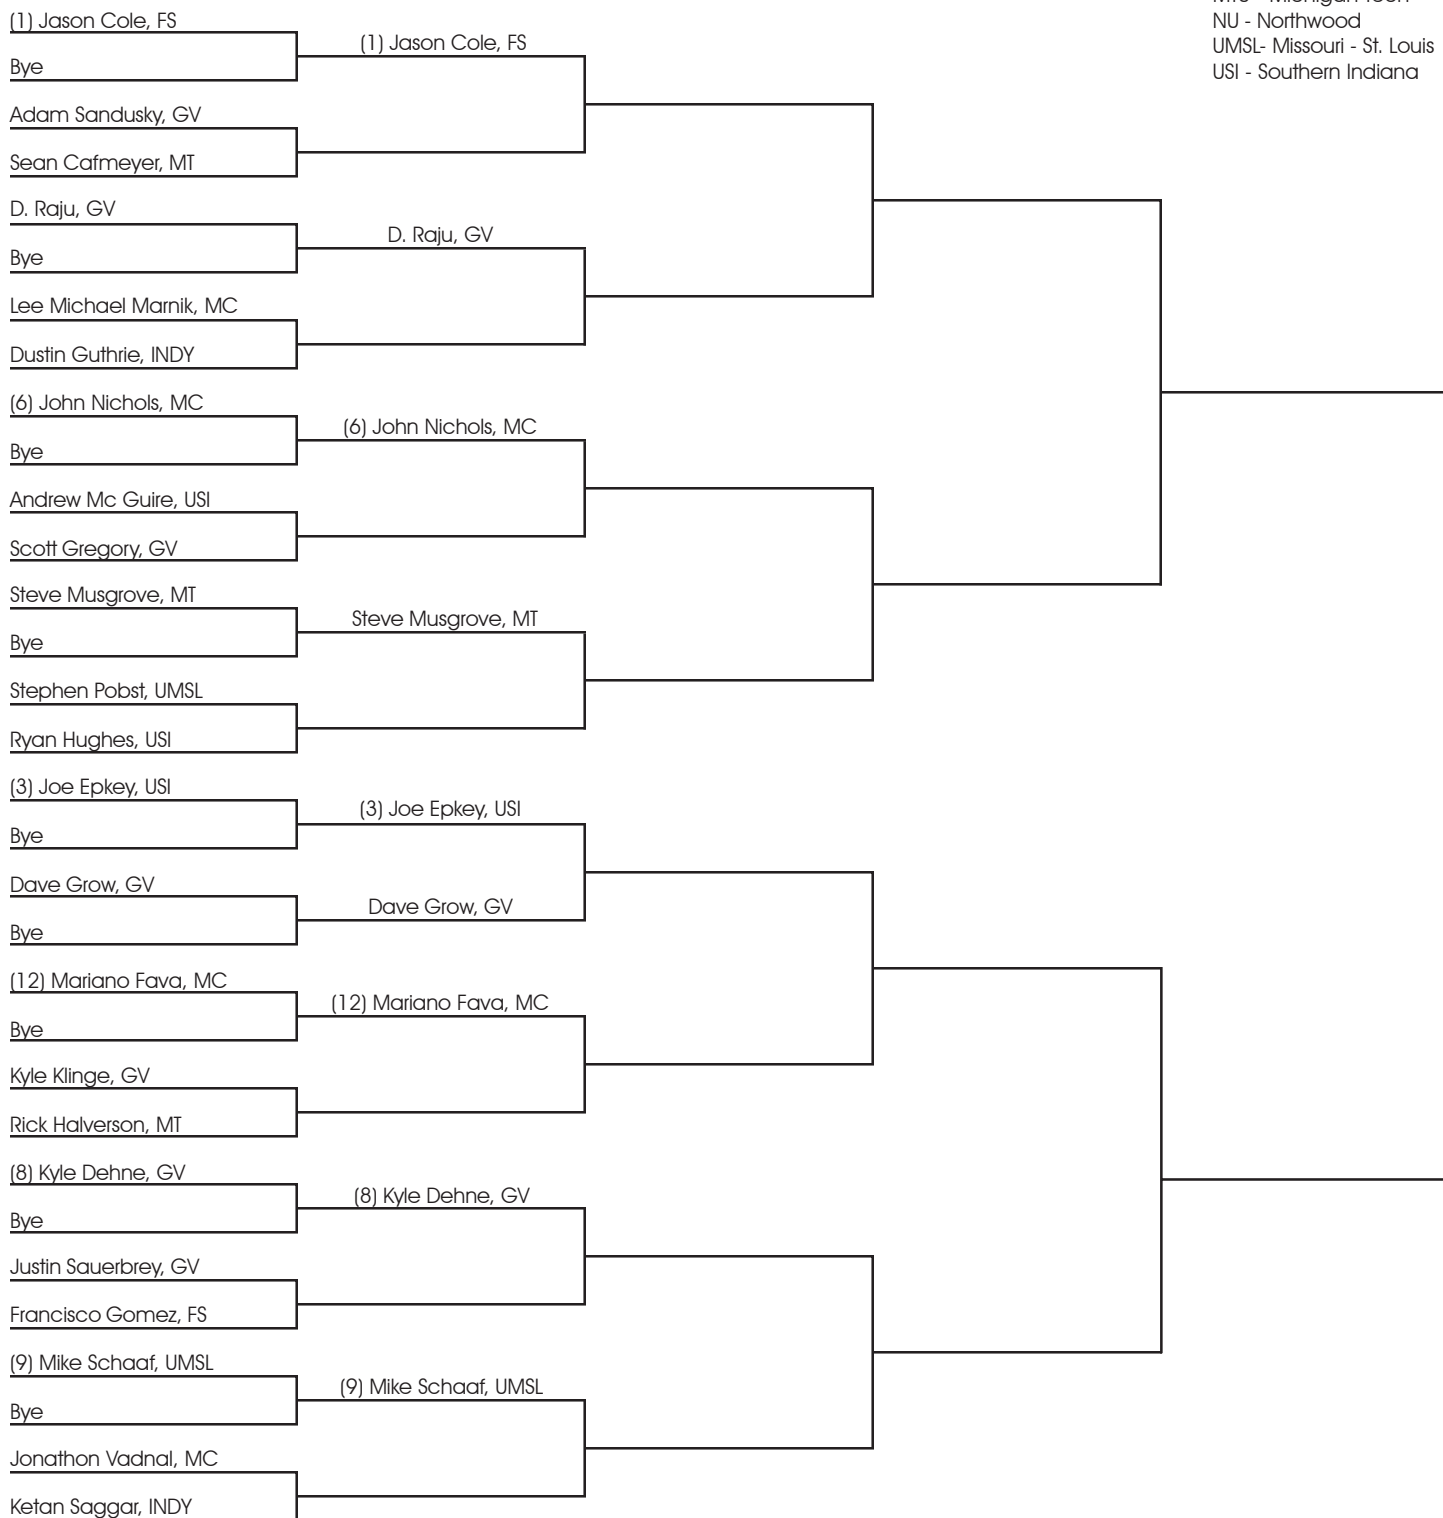

ITA Great Lakes Men's Division II Championship

Hosted By Northwood University

Singles Draw - Top Half

FSU - Ferris State
 GV - Grand Valley
 INDY - Indianapolis
 MC - Mercyhurst
 MTU - Michigan Tech
 NU - Northwood
 UMSL - Missouri - St. Louis
 USI - Southern Indiana