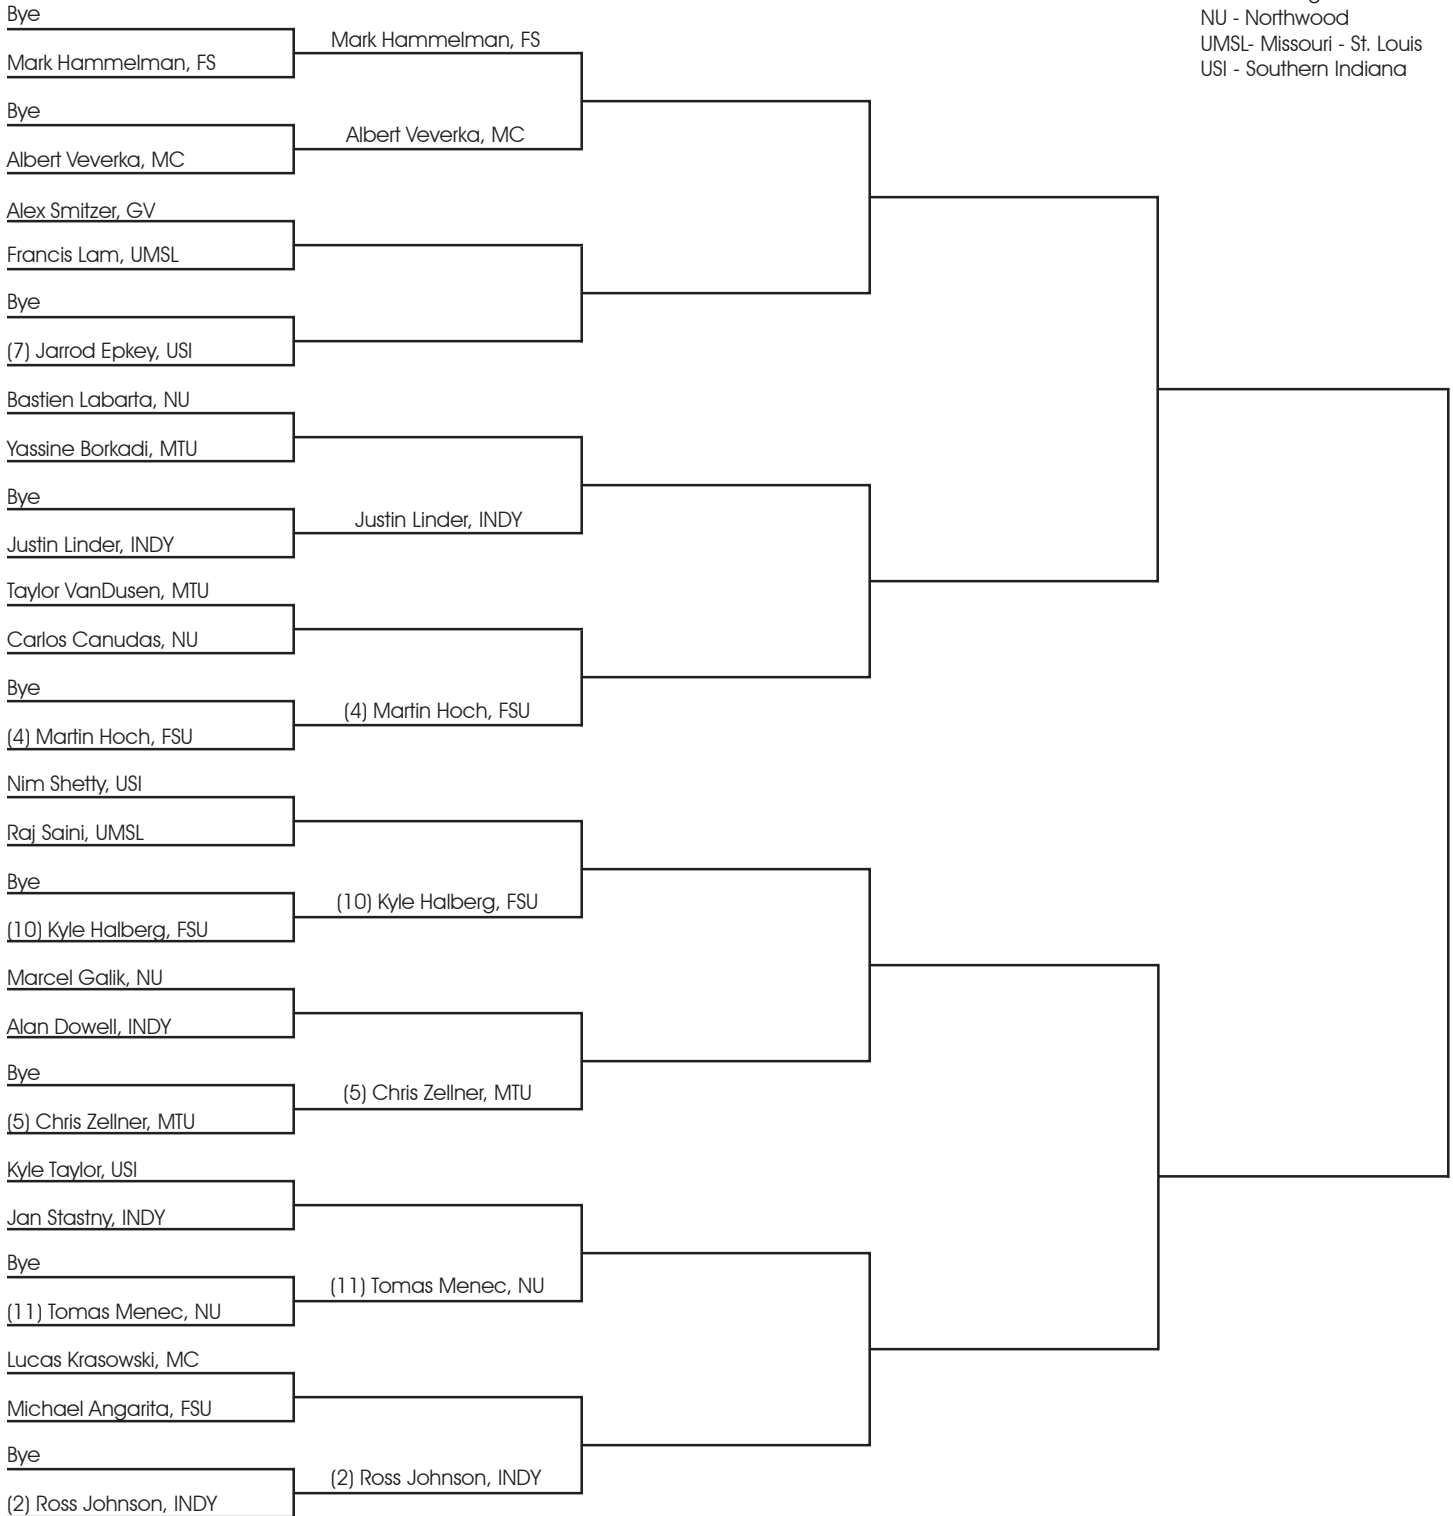

ITA Great Lakes Men's Division II Championship

Hosted By Northwood University

Singles Draw - Top Half

FSU - Ferris State
 GV - Grand Valley
 INDY - Indianapolis
 MC - Mercyhurst
 MTU - Michigan Tech
 NU - Northwood
 UMSL - Missouri - St. Louis
 USI - Southern Indiana

Seeded Players:

- | | | |
|--------------------------------|-----------------------------------|------------------------------------|
| 1. Jason Cole, Ferris State | 5. Chris Zellner, Michigan Tech | 9. Mike Schaaf, Missouri-St. Louis |
| 2. Ross Johnson, Indianapolis | 6. John Nichols, Mercyhurst | 10. Kyle Halberg, Ferris State |
| 3. Joe Epkey, Southern Indiana | 7. Jarrod Epkey, Southern Indiana | 11. Tomas Menec, Northwood |
| 4. Martin Hoch, Ferris State | 8. Kyle Dehne, Grand Valley | 12. Mariano Fava, Mercyhurst |

ITA Great Lakes Men's Division II Championship

Hosted By Northwood University

Singles Draw - Bottom Half

FSU - Ferris State
 GV - Grand Valley
 INDY - Indianapolis
 MC - Mercyhurst
 MTU - Michigan Tech
 NU - Northwood
 UMSL- Missouri - St. Louis
 USI - Southern Indiana