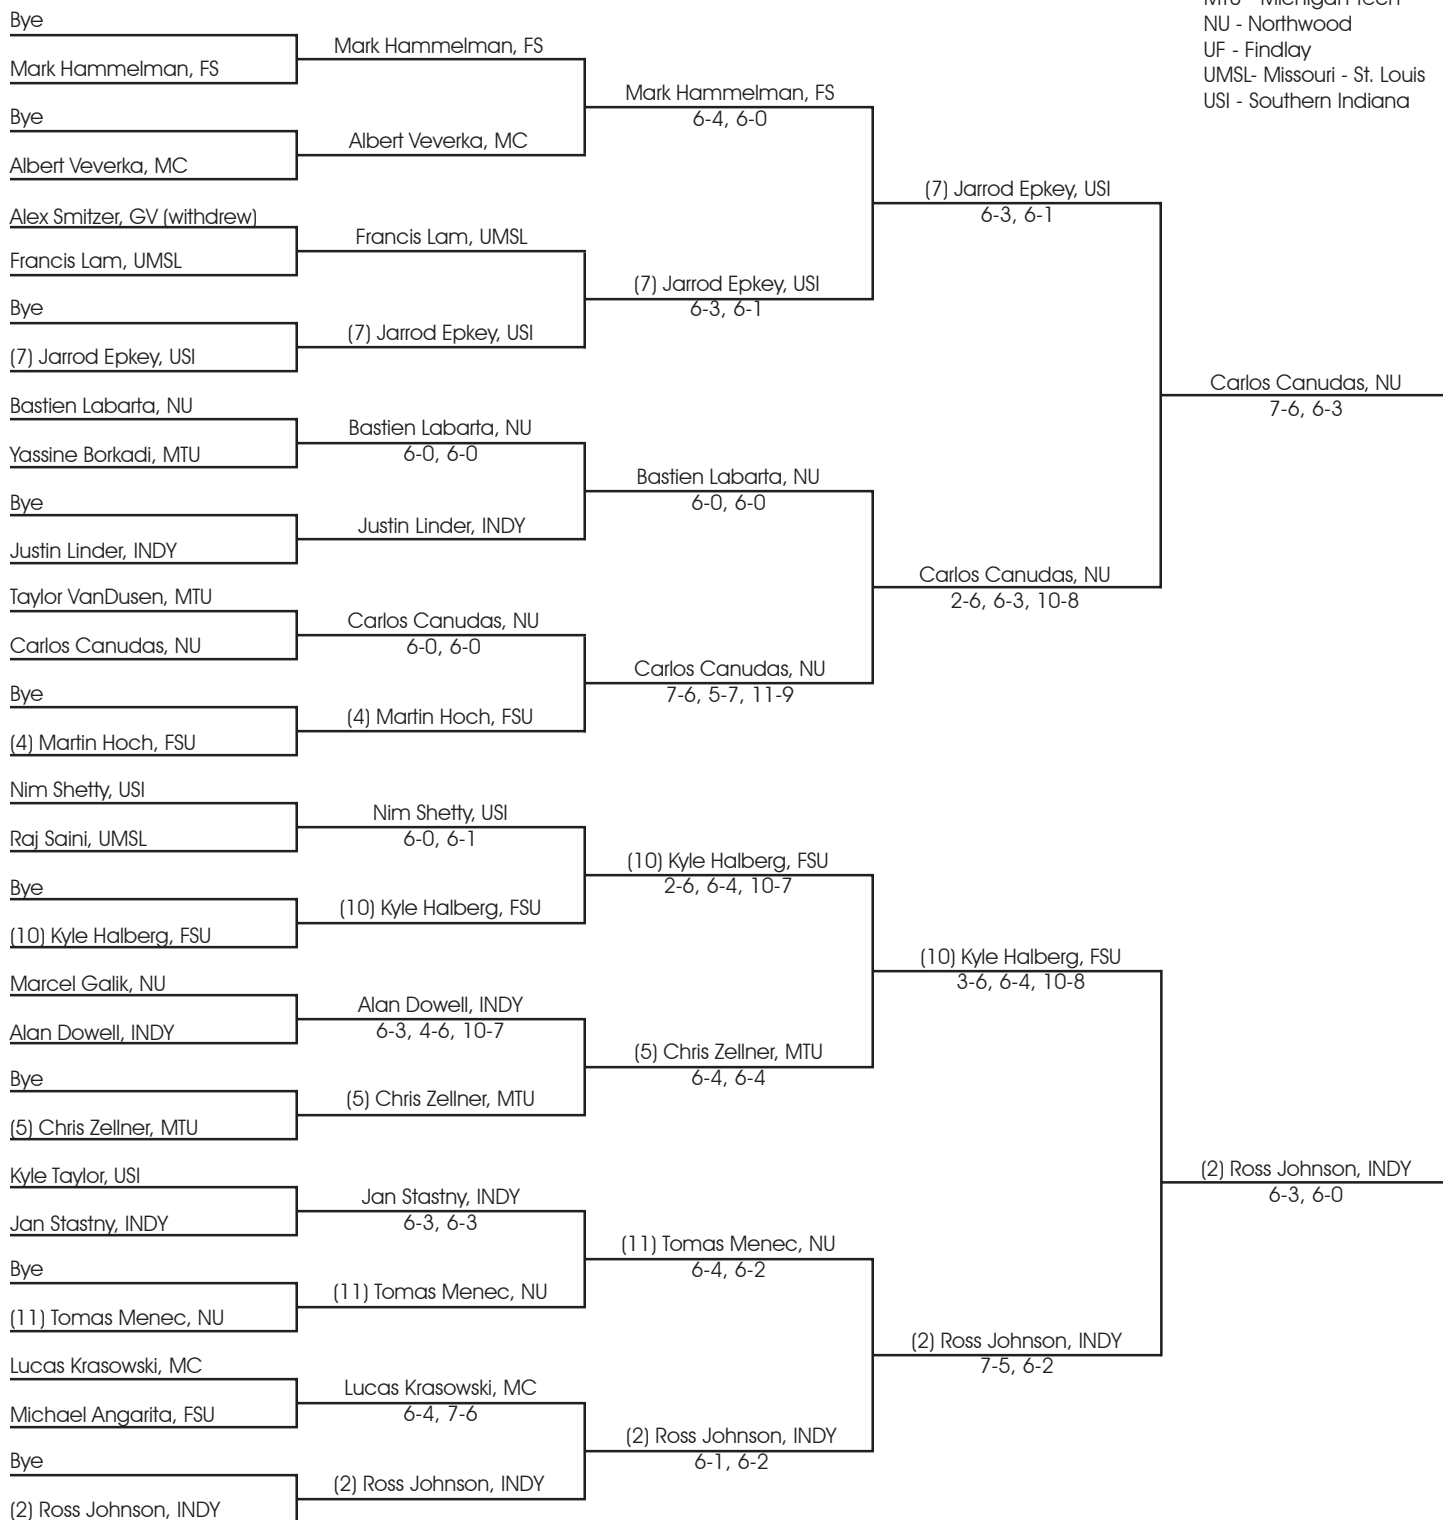

ITA Great Lakes Men's Division II Championship

Hosted By Northwood University

Singles Draw - Bottom Half

FSU - Ferris State
GV - Grand Valley
INDY - Indianapolis
MC - Mercyhurst
MTU - Michigan Tech
NU - Northwood
UF - Findlay
UMSL- Missouri - St. Louis
USI - Southern Indiana

Seeded Players:

1. Jason Cole, Ferris State	5. Chris Zellner, Michigan Tech	9. Mike Schaaf, Missouri-St. Louis
2. Ross Johnson, Indianapolis	6. John Nichols, Mercyhurst	10. Kyle Halberg, Ferris State
3. Joe Epkey, Southern Indiana	7. Jarrod Epkey, Southern Indiana	11. Tomas Menec, Northwood
4. Martin Hoch, Ferris State	8. Kyle Dehne, Grand Valley	12. Mariano Fava, Mercyhurst