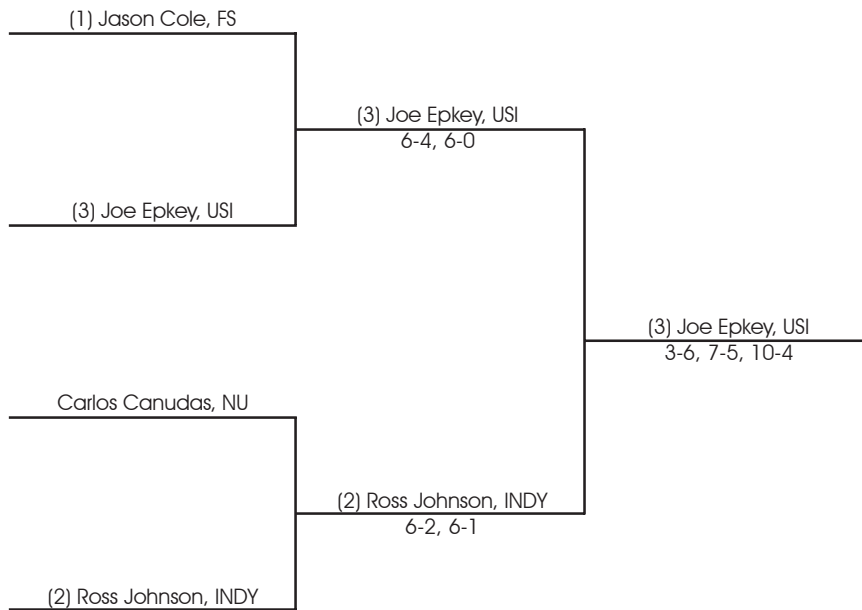

ITA Great Lakes Men's Division II Championship

Hosted By Northwood University

Singles Draw - Semifinals & Finals

FSU - Ferris State
GV - Grand Valley
INDY - Indianapolis
MC - Mercyhurst
MTU - Michigan Tech
NU - Northwood
UF - Findlay
UMSL- Missouri - St. Louis
USI - Southern Indiana

Seeded Players:

1. Jason Cole, Ferris State	5. Chris Zellner, Michigan Tech	9. Mike Schaaf, Missouri-St. Louis
2. Ross Johnson, Indianapolis	6. John Nichols, Mercyhurst	10. Kyle Halberg, Ferris State
3. Joe Epkey, Southern Indiana	7. Jarrod Epkey, Southern Indiana	11. Tomas Menec, Northwood
4. Martin Hoch, Ferris State	8. Kyle Dehne, Grand Valley	12. Mariano Fava, Mercyhurst