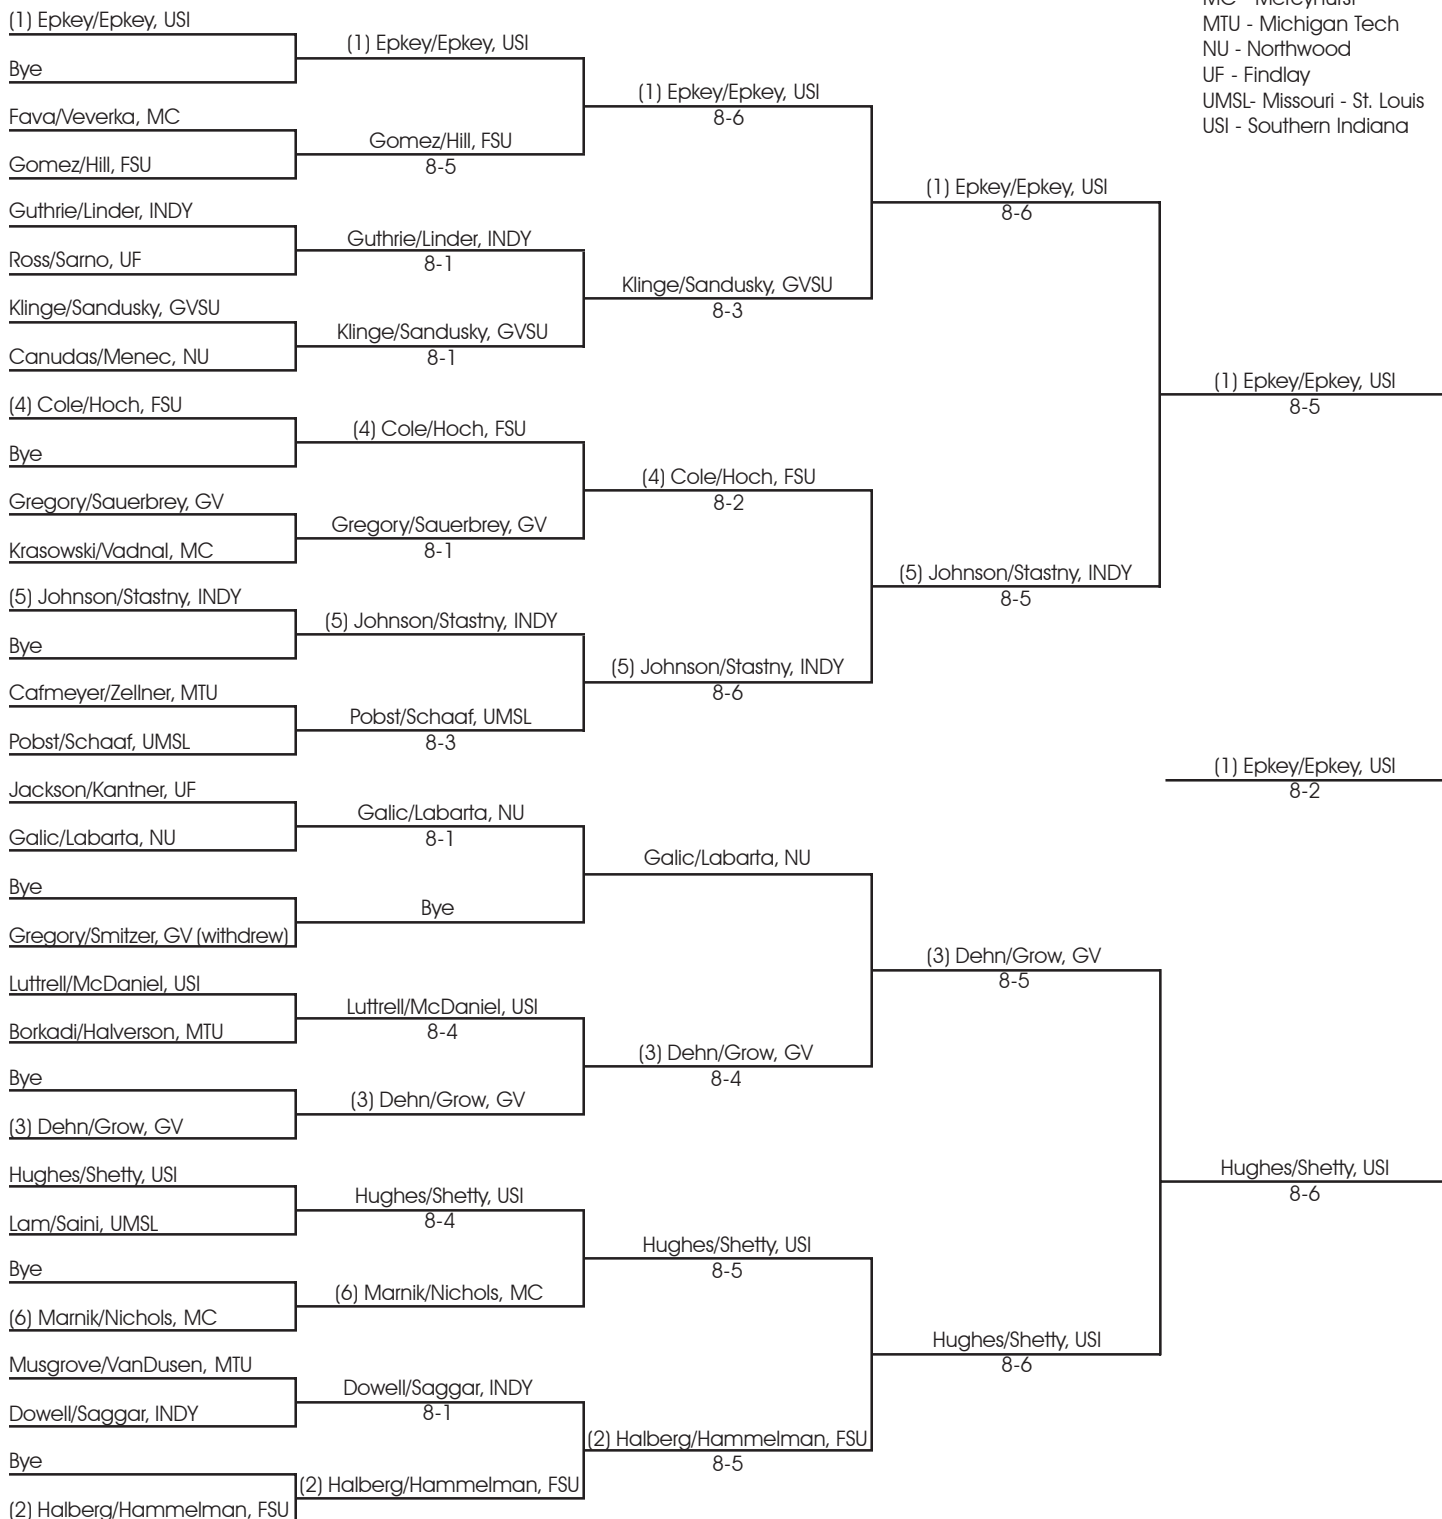

ITA Great Lakes Men's Division II Championship Hosted By Northwood University Doubles Draw

FSU - Ferris State
GV - Grand Valley
INDY - Indianapolis
MC - Mercyhurst
MTU - Michigan Tech
NU - Northwood
UF - Findlay
UMSL - Missouri - St. Louis
USI - Southern Indiana

Seeded Teams:

1. Epkey/Epkey, Southern Indiana 2. Halberg/Hammelman, FSU 3. Dehn/Grow, Grand Valley	4. Cole/Hoch, Ferris State 5. Johnson/Stastny, Indianapolis 6. Marnik/Nichols, Merchurst