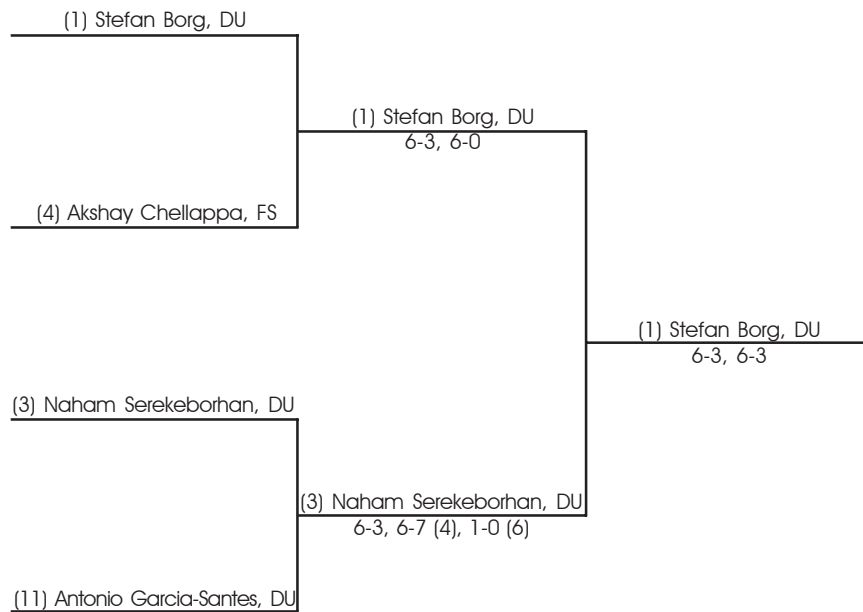

2007 Wilson/ITA Great Lakes Men's Division II Championship

Hosted By Northwood University

Singles Draw - Semifinals & Finals

DU - Drury
FSU - Ferris State
GV - Grand Valley
INDY - Indianapolis
LU - Lewis
LSU - Lake Superior
MTU - Michigan Tech
NU - Northwood
TU - Tiffin
UF - Findlay
USI - Southern Indiana
WS - Wayne State

Seeded Players:

1. Stefan Borg, Drury	5. Christoph Burger, So. Indiana	9. Antione Marenaud, Wayne State	13. Phil Conley, Tiffin
2. Federica Levi, Drury	6. Jan Stastny, Indianapolis	10. Peter Kazianschuetz, Northwood	14. Tony Dang, Grand Valley
3. Naham Serekeborhan, Northwood	7. Henryk Seeger, Northwood	11. Antonio Garica-Santes, Drury	15. Ahmet Demir, Ferris State
4. Akshay Chellappa, Ferris State	8. Johan Maubaeg, Wayne State	12. Renato Tamashiro, Grand Valley	16. Bertrand Viquoroux, Northwood