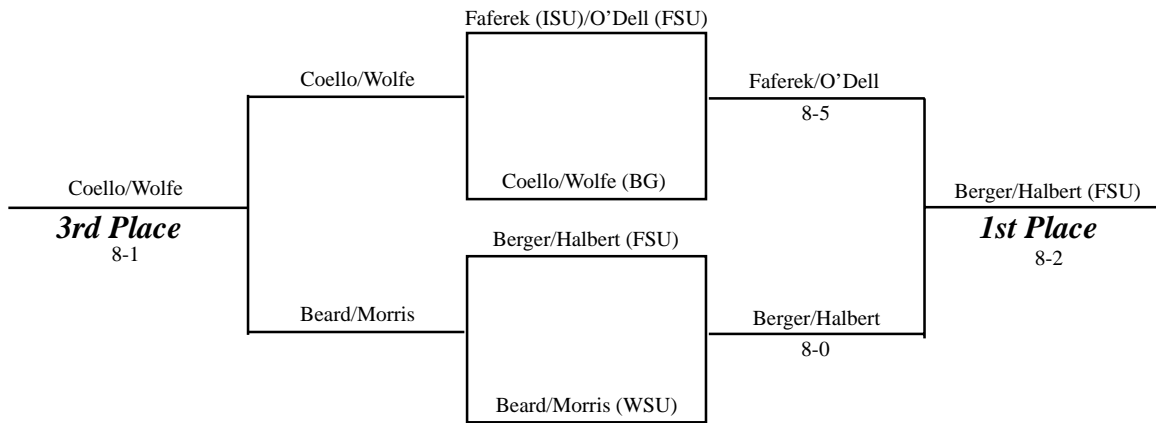

2003 BGSU INVITATIONAL SINGLES • FLIGHT 1

KEY	
BG	Bowling Green
FSU	Ferris State
ISU	Indiana State
WSU	Wright State
XU	Xavier

2003 BGSU INVITATIONAL

SINGLES • FLIGHT 3

KEY	
BG	Bowling Green
FSU	Ferris State
ISU	Indiana State
WSU	Wright State
XU	Xavier

2003 BGSU INVITATIONAL

SINGLES • FLIGHT 4

KEY

BG Bowling Green
 FSU Ferris State
 ISU Indiana State
 WSU Wright State
 XU Xavier

2003 BGSU INVITATIONAL

SINGLES • FLIGHT 5

KEY	
BG	Bowling Green
FSU	Ferris State
ISU	Indiana State
WSU	Wright State
XU	Xavier

2003 BGSU INVITATIONAL

DOUBLES • FLIGHT 1

KEY	
BG	Bowling Green
FSU	Ferris State
ISU	Indiana State
WSU	Wright State
XU	Xavier

2003 BGSU INVITATIONAL

DOUBLES • FLIGHT 2

KEY

- BG Bowling Green
- FSU Ferris State
- ISU Indiana State
- WSU Wright State
- XU Xavier

2003 BGSU INVITATIONAL

DOUBLES • FLIGHT 3

KEY

BG Bowling Green
 FSU Ferris State
 ISU Indiana State
 WSU Wright State
 XU Xavier