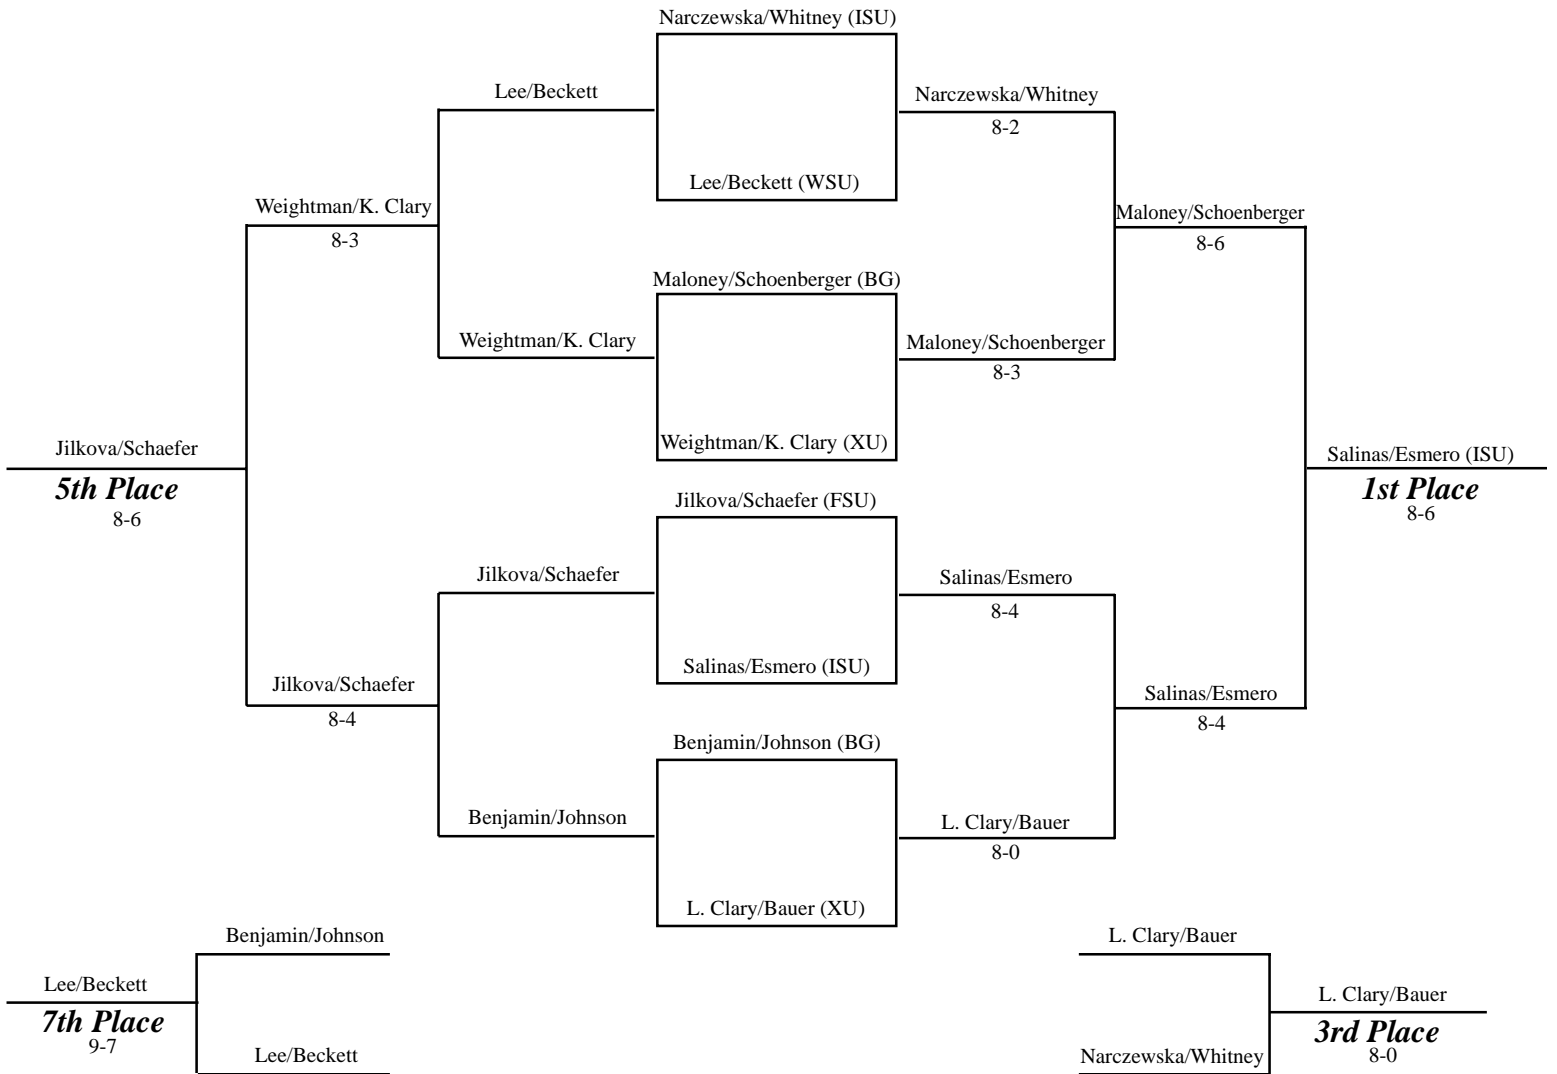

Flight 1 – Lauren Clary (Xavier)
Flight 2 – Gaby Coello (Bowling Green)
Flight 3 – Ashley Jakupcin (Bowling Green)
Flight 4 – Jackie Vilines (Xavier)
Flight 5 – Sarah Potts (Xavier)

DOUBLES CHAMPIONS

Flight 1 – Carolina Salinas/Leah Esmero (Indiana State)
Flight 2 – Kate Lohner/Emily Tuchscherer (Xavier)
Flight 3 – Nicole Berger/Allison Halbert (Ferris State)

2003 BGSU INVITATIONAL SINGLES • FLIGHT 1

KEY	
BG	Bowling Green
FSU	Ferris State
ISU	Indiana State
WSU	Wright State
XU	Xavier

2003 BGSU INVITATIONAL

SINGLES • FLIGHT 3

KEY	
BG	Bowling Green
FSU	Ferris State
ISU	Indiana State
WSU	Wright State
XU	Xavier

2003 BGSU INVITATIONAL

SINGLES • FLIGHT 4

KEY

BG Bowling Green
 FSU Ferris State
 ISU Indiana State
 WSU Wright State
 XU Xavier

2003 BGSU INVITATIONAL

SINGLES • FLIGHT 5

KEY	
BG	Bowling Green
FSU	Ferris State
ISU	Indiana State
WSU	Wright State
XU	Xavier

2003 BGSU INVITATIONAL

DOUBLES • FLIGHT 1

KEY	
BG	Bowling Green
FSU	Ferris State
ISU	Indiana State
WSU	Wright State
XU	Xavier

2003 BGSU INVITATIONAL

DOUBLES • FLIGHT 2

KEY

- BG Bowling Green
- FSU Ferris State
- ISU Indiana State
- WSU Wright State
- XU Xavier