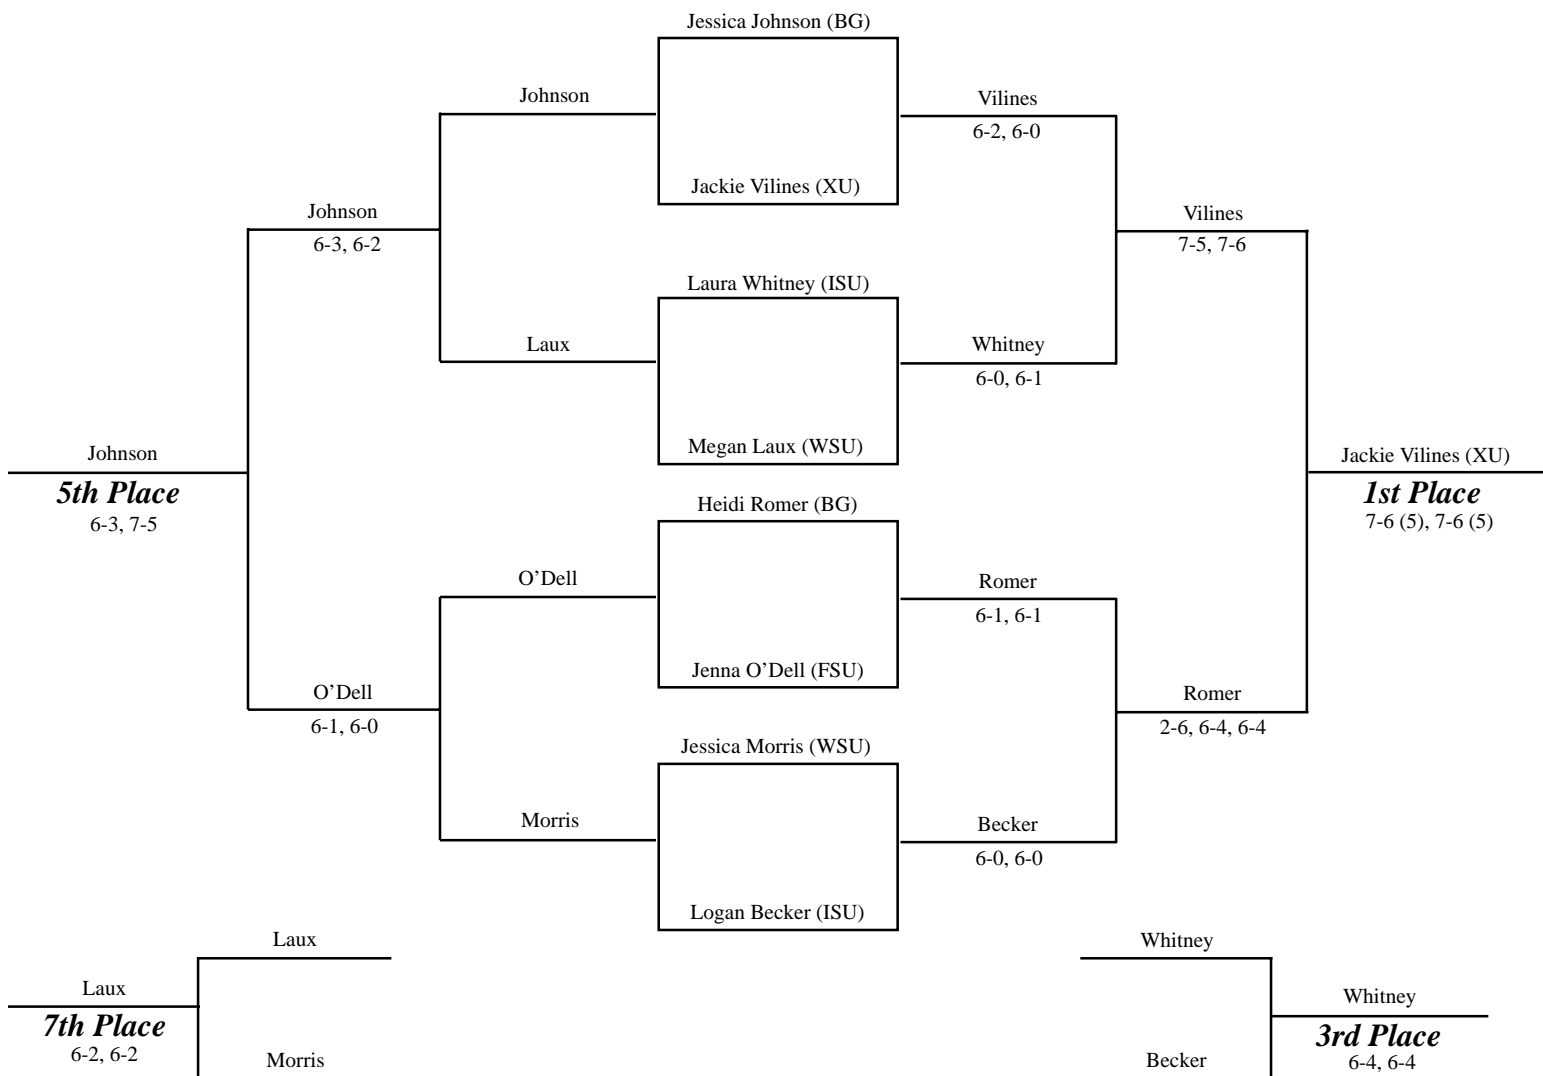

2003 BGSU INVITATIONAL
SAT.-SUN., SEPT. 27-28, 2003
KEEFE COURTS • BOWLING GREEN, OHIO

No Official Team Scores Kept

PARTICIPATING TEAMS

Bowling Green
Ferris State
Indiana State
Wright State
Xavier

SINGLES CHAMPIONS

Flight 1 – Lauren Clary (Xavier)
Flight 2 – Gaby Coello (Bowling Green)
Flight 3 – Ashley Jakupcin (Bowling Green)
Flight 4 – Jackie Vilines (Xavier)
Flight 5 – Sarah Potts (Xavier)

DOUBLES CHAMPIONS

Flight 1 – Carolina Salinas/Leah Esmero (Indiana State)
Flight 2 – Kate Lohner/Emily Tuchscherer (Xavier)
Flight 3 – Nicole Berger/Allison Halbert (Ferris State)

2003 BGSU INVITATIONAL SINGLES • FLIGHT 1

KEY	
BG	Bowling Green
FSU	Ferris State
ISU	Indiana State
WSU	Wright State
XU	Xavier

2003 BGSU INVITATIONAL

SINGLES • FLIGHT 3

KEY	
BG	Bowling Green
FSU	Ferris State
ISU	Indiana State
WSU	Wright State
XU	Xavier

2003 BGSU INVITATIONAL

SINGLES • FLIGHT 4

KEY

BG Bowling Green
 FSU Ferris State
 ISU Indiana State
 WSU Wright State
 XU Xavier

2003 BGSU INVITATIONAL

SINGLES • FLIGHT 5

KEY	
BG	Bowling Green
FSU	Ferris State
ISU	Indiana State
WSU	Wright State
XU	Xavier