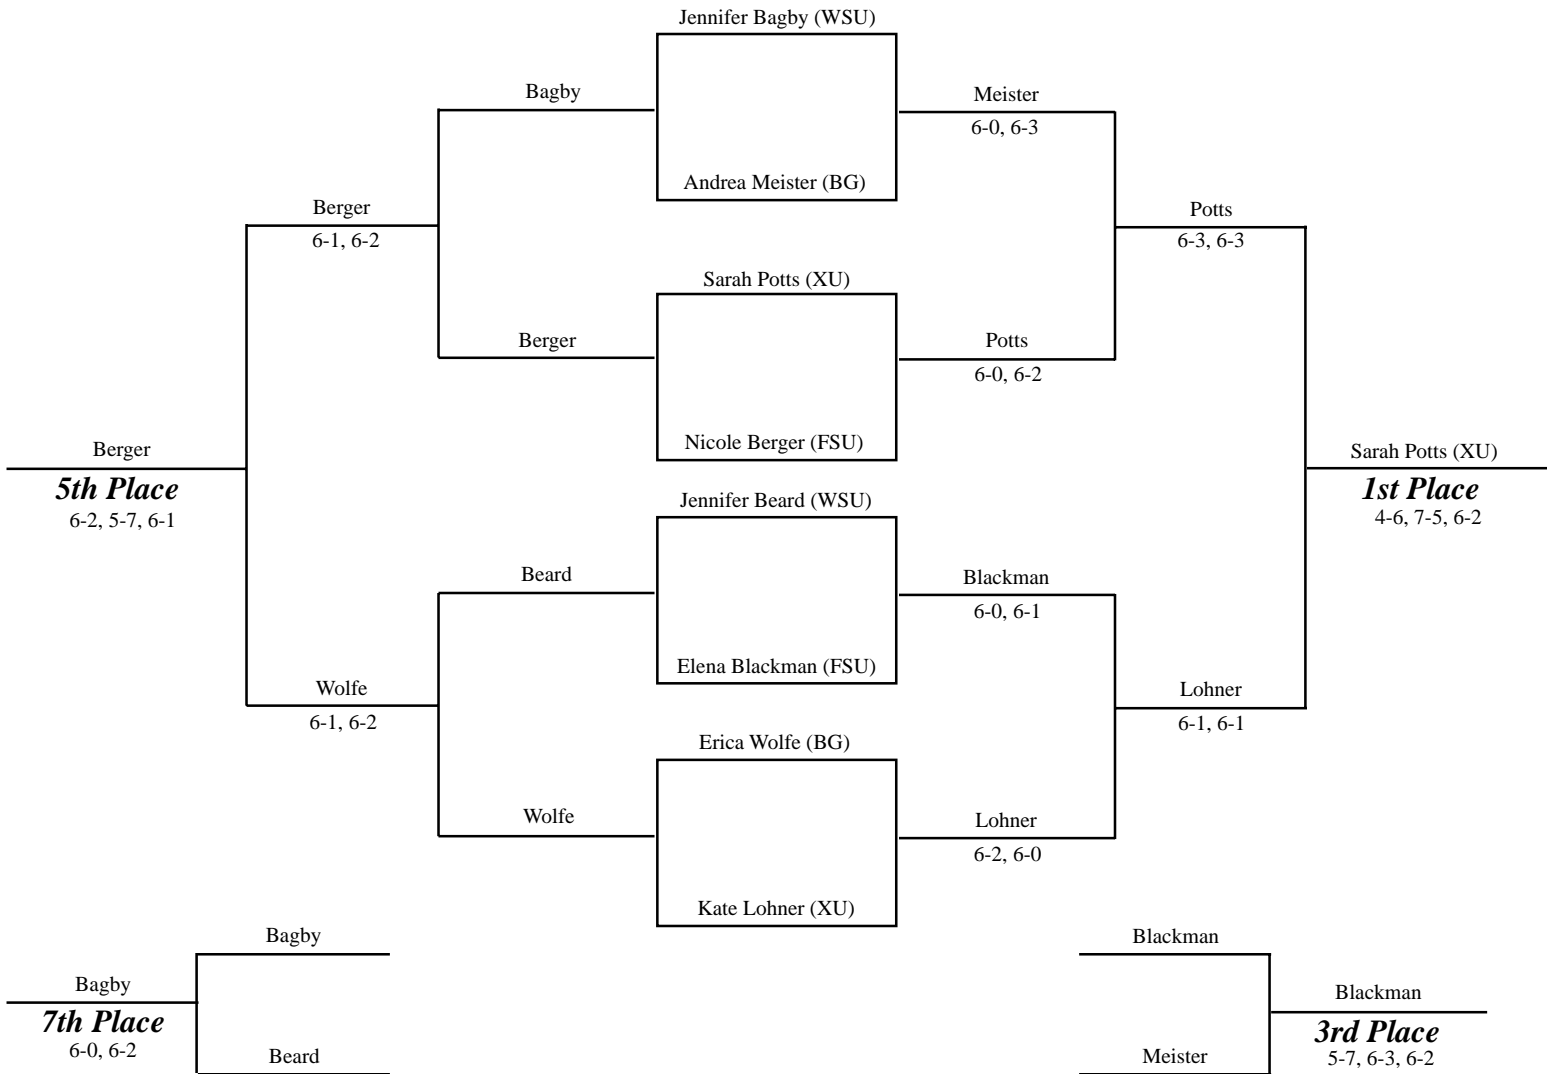

2003 BGSU INVITATIONAL
SAT.-SUN., SEPT. 27-28, 2003
KEEFE COURTS • BOWLING GREEN, OHIO

No Official Team Scores Kept

PARTICIPATING TEAMS

Bowling Green
Ferris State
Indiana State
Wright State
Xavier

SINGLES CHAMPIONS

Flight 1 – Lauren Clary (Xavier)
Flight 2 – Gaby Coello (Bowling Green)
Flight 3 – Ashley Jakupcin (Bowling Green)
Flight 4 – Jackie Vilines (Xavier)
Flight 5 – Sarah Potts (Xavier)

DOUBLES CHAMPIONS

Flight 1 – Carolina Salinas/Leah Esmero (Indiana State)
Flight 2 – Kate Lohner/Emily Tuchscherer (Xavier)
Flight 3 – Nicole Berger/Allison Halbert (Ferris State)

2003 BGSU INVITATIONAL SINGLES • FLIGHT 1

KEY	
BG	Bowling Green
FSU	Ferris State
ISU	Indiana State
WSU	Wright State
XU	Xavier

2003 BGSU INVITATIONAL

SINGLES • FLIGHT 3

KEY	
BG	Bowling Green
FSU	Ferris State
ISU	Indiana State
WSU	Wright State
XU	Xavier

2003 BGSU INVITATIONAL

SINGLES • FLIGHT 4

KEY

BG Bowling Green
 FSU Ferris State
 ISU Indiana State
 WSU Wright State
 XU Xavier

2003 BGSU INVITATIONAL

SINGLES • FLIGHT 5

KEY	
BG	Bowling Green
FSU	Ferris State
ISU	Indiana State
WSU	Wright State
XU	Xavier