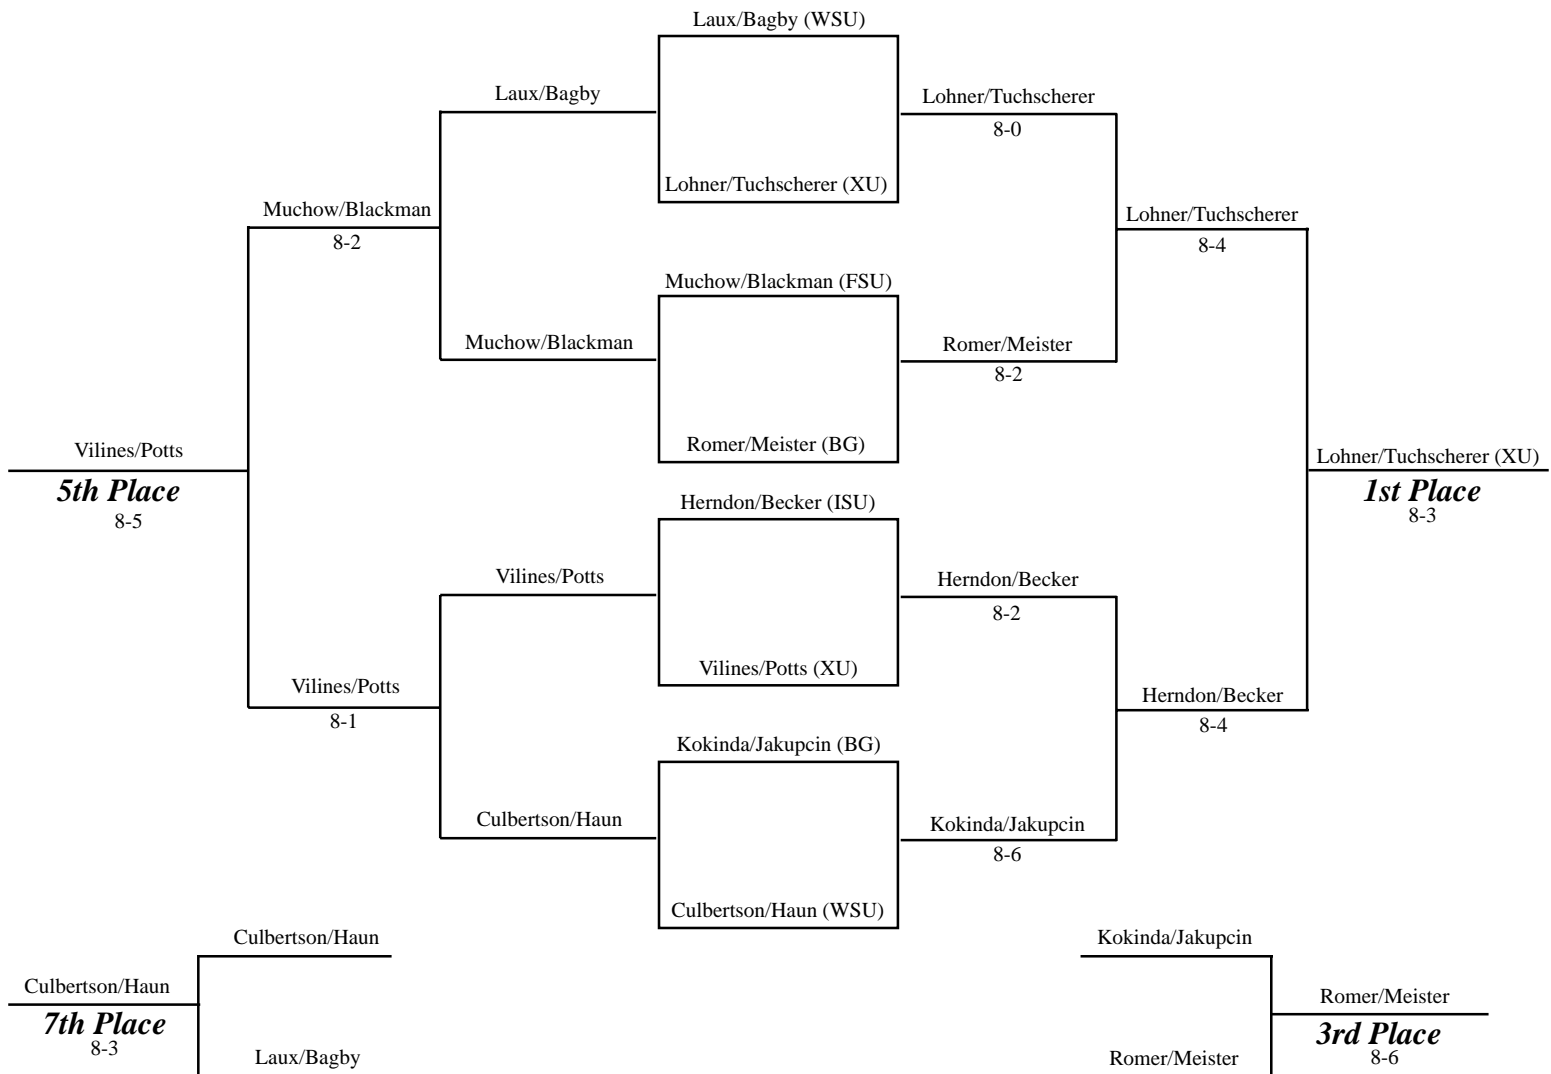

Flight 1 – Lauren Clary (Xavier)
Flight 2 – Gaby Coello (Bowling Green)
Flight 3 – Ashley Jakupcin (Bowling Green)
Flight 4 – Jackie Vilines (Xavier)
Flight 5 – Sarah Potts (Xavier)

DOUBLES CHAMPIONS

Flight 1 – Carolina Salinas/Leah Esmero (Indiana State)
Flight 2 – Kate Lohner/Emily Tuchscherer (Xavier)
Flight 3 – Nicole Berger/Allison Halbert (Ferris State)

2003 BGSU INVITATIONAL SINGLES • FLIGHT 1

KEY	
BG	Bowling Green
FSU	Ferris State
ISU	Indiana State
WSU	Wright State
XU	Xavier

2003 BGSU INVITATIONAL

SINGLES • FLIGHT 3

KEY	
BG	Bowling Green
FSU	Ferris State
ISU	Indiana State
WSU	Wright State
XU	Xavier

2003 BGSU INVITATIONAL

SINGLES • FLIGHT 4

KEY

BG Bowling Green
 FSU Ferris State
 ISU Indiana State
 WSU Wright State
 XU Xavier

2003 BGSU INVITATIONAL

SINGLES • FLIGHT 5

KEY	
BG	Bowling Green
FSU	Ferris State
ISU	Indiana State
WSU	Wright State
XU	Xavier

2003 BGSU INVITATIONAL

DOUBLES • FLIGHT 1

KEY	
BG	Bowling Green
FSU	Ferris State
ISU	Indiana State
WSU	Wright State
XU	Xavier

2003 BGSU INVITATIONAL

DOUBLES • FLIGHT 2

KEY

- BG Bowling Green
- FSU Ferris State
- ISU Indiana State
- WSU Wright State
- XU Xavier