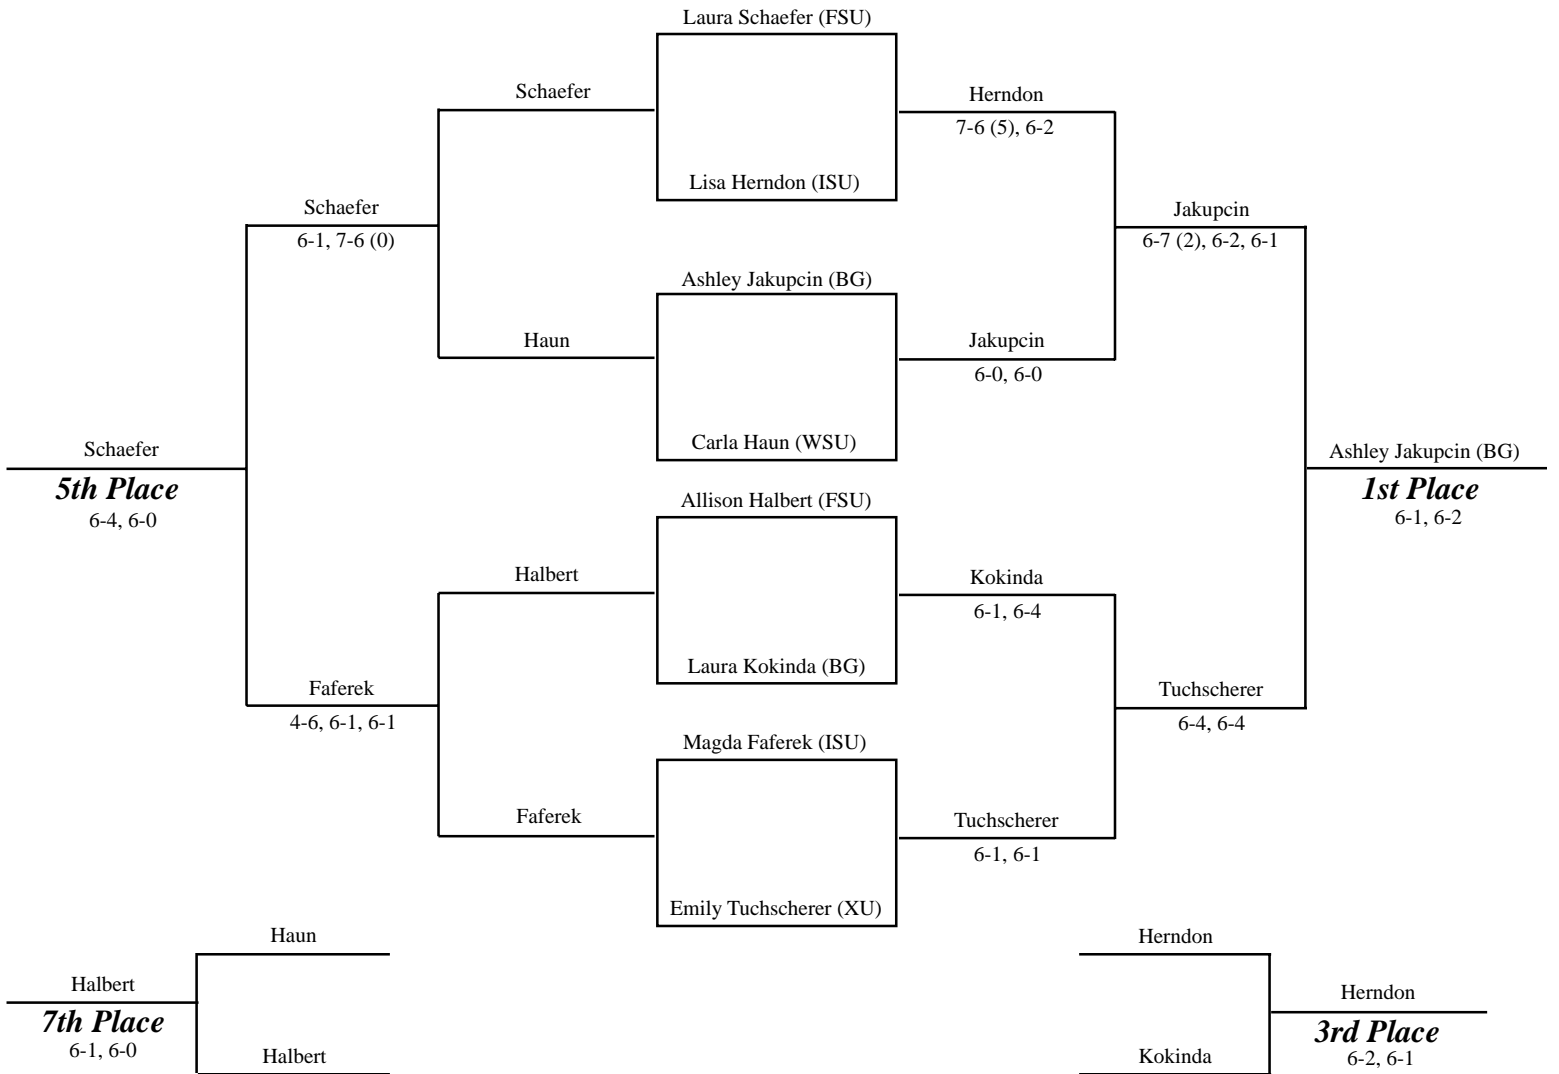

2003 BGSU INVITATIONAL
SAT.-SUN., SEPT. 27-28, 2003
KEEFE COURTS • BOWLING GREEN, OHIO

No Official Team Scores Kept

PARTICIPATING TEAMS

Bowling Green
Ferris State
Indiana State
Wright State
Xavier

SINGLES CHAMPIONS

Flight 1 – Lauren Clary (Xavier)
Flight 2 – Gaby Coello (Bowling Green)
Flight 3 – Ashley Jakupcin (Bowling Green)
Flight 4 – Jackie Vilines (Xavier)
Flight 5 – Sarah Potts (Xavier)

DOUBLES CHAMPIONS

Flight 1 – Carolina Salinas/Leah Esmero (Indiana State)
Flight 2 – Kate Lohner/Emily Tuchscherer (Xavier)
Flight 3 – Nicole Berger/Allison Halbert (Ferris State)

2003 BGSU INVITATIONAL SINGLES • FLIGHT 1

KEY	
BG	Bowling Green
FSU	Ferris State
ISU	Indiana State
WSU	Wright State
XU	Xavier

2003 BGSU INVITATIONAL

SINGLES • FLIGHT 3

KEY	
BG	Bowling Green
FSU	Ferris State
ISU	Indiana State
WSU	Wright State
XU	Xavier