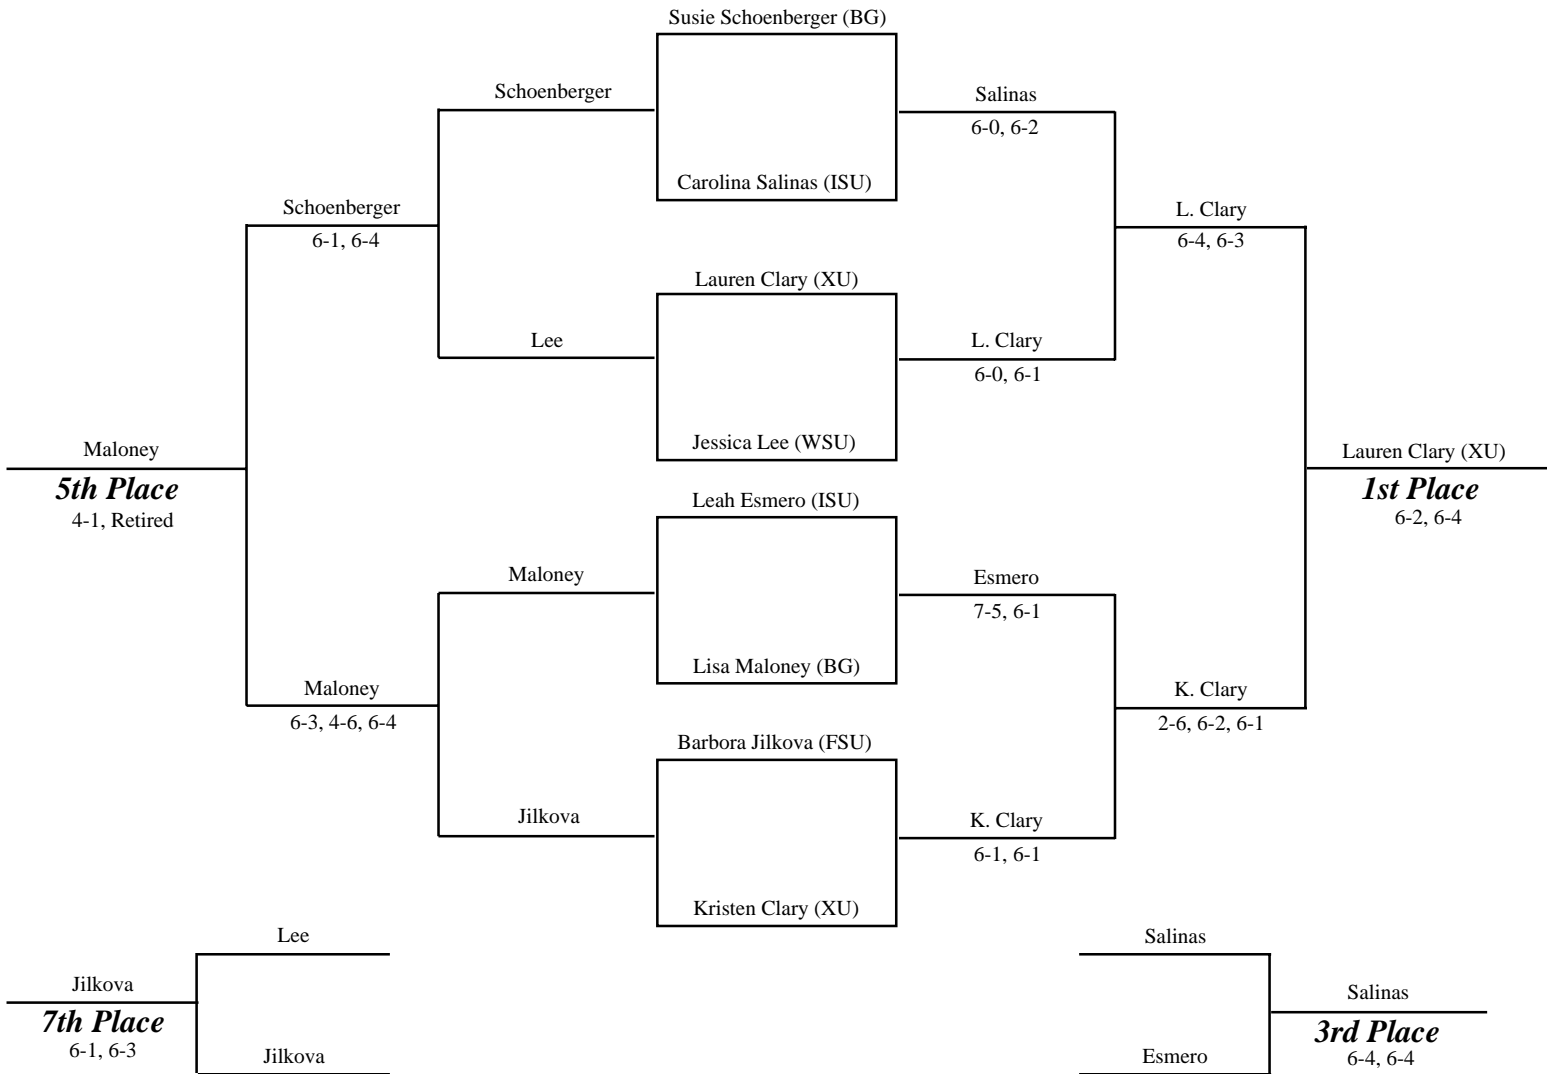

2003 BGSU INVITATIONAL SINGLES • FLIGHT 1

KEY	
BG	Bowling Green
FSU	Ferris State
ISU	Indiana State
WSU	Wright State
XU	Xavier