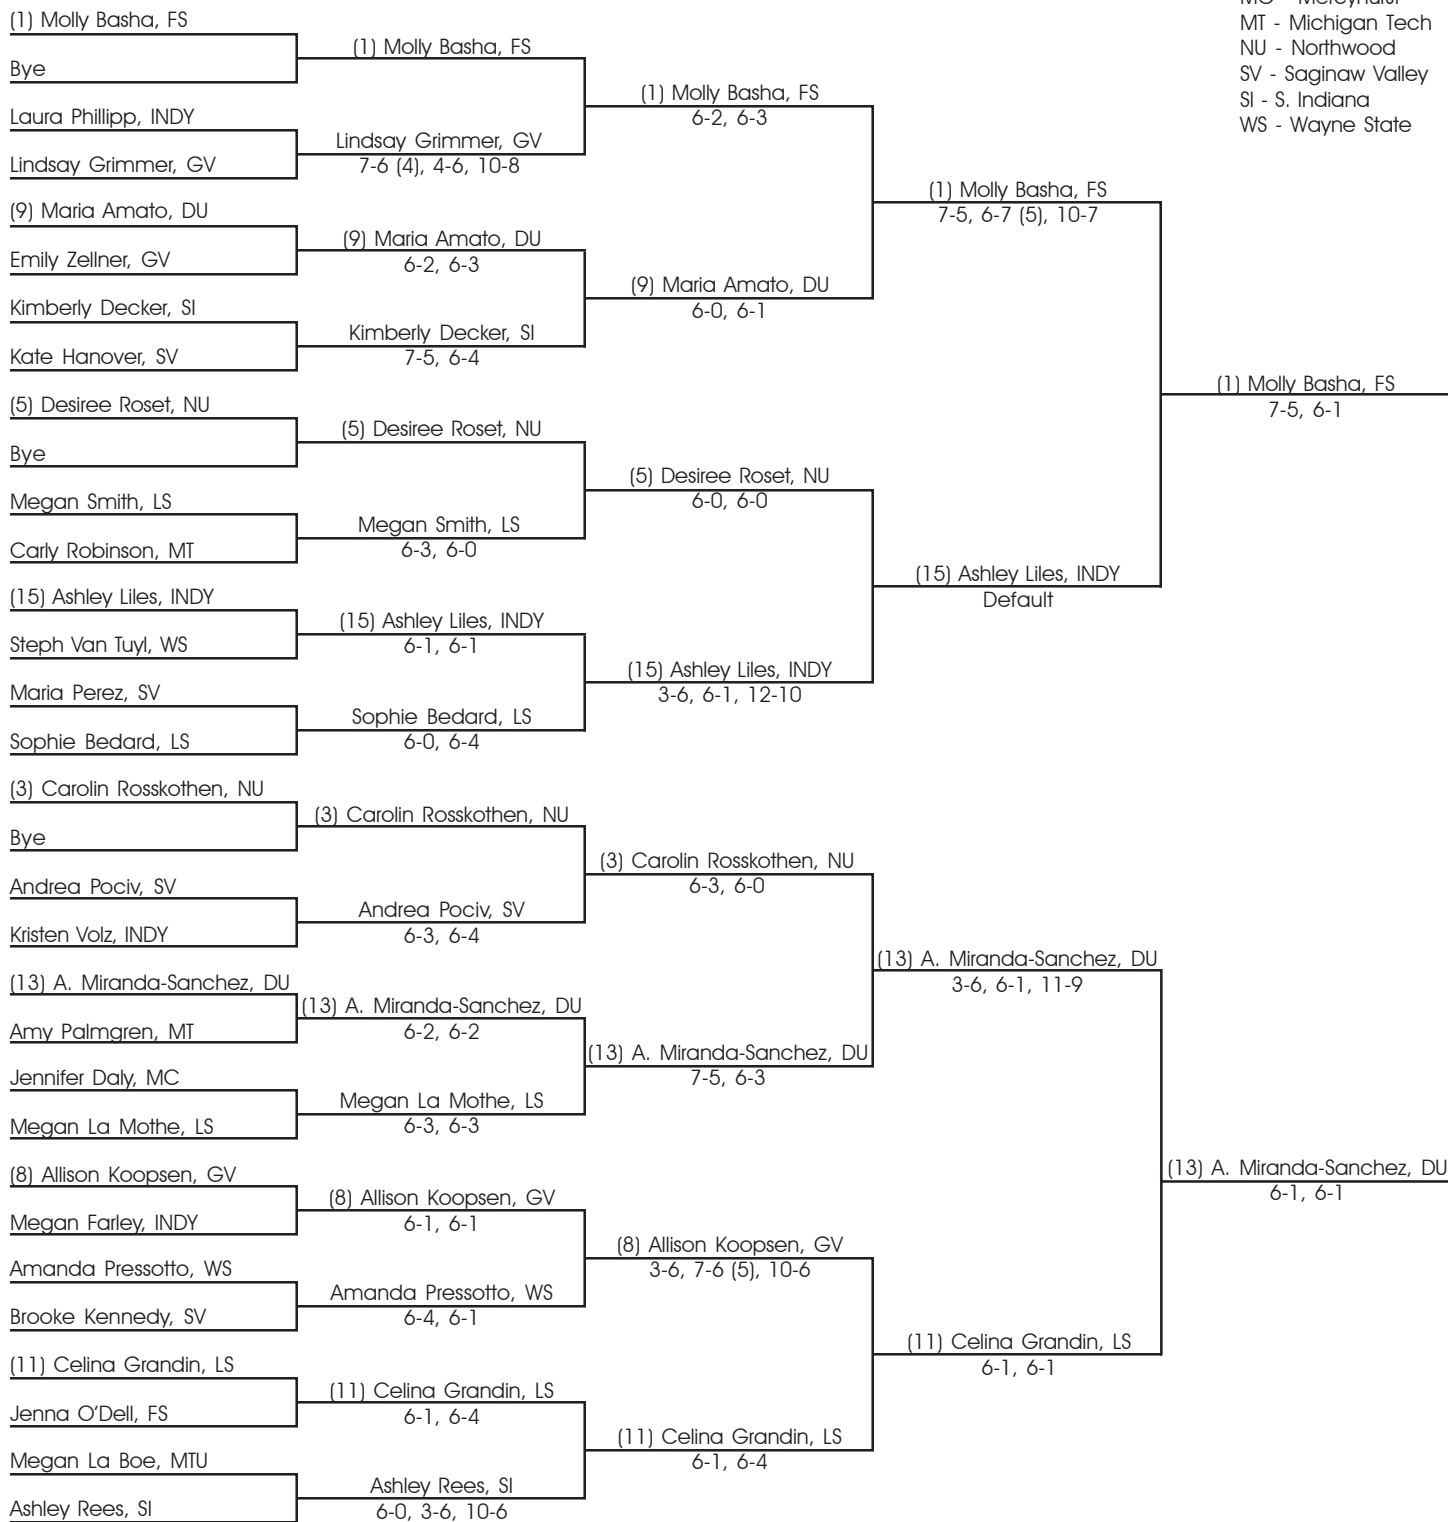

2005 ITA Great Lakes Women's Division II Championship

Hosted By Northwood University

Singles Draw - Top Half

DU - Drury
FSU - Ferris State
GV - Grand Valley
INDY - Indianapolis
MC - Mercyhurst
MT - Michigan Tech
NU - Northwood
SV - Saginaw Valley
SI - S. Indiana
WS - Wayne State

Seeded Players:

1. Molly Basha, Ferris State	5. Desiree Roset, Northwood	9. Maria Amato, Drury	13. A. Miranda-Sanchez, Drury
2. Sue Rossano, Northwood	6. Julia Goncalves, Northwood	10. Silivia Oliveros, Michigan Tech	14. Reilly Ackerman, S. Indiana
3. Carolin Rosskothen, Northwood	7. Lindsey Fischer, Indianapolis	11. Celina Grandin, Lake Superior	15. Ashley Liles, Indianapolis
4. Leila Salek, Ferris State	8. Allison Koopsen, Grand Valley	12. Natalie Paprelia, Mercyhurst	16. Steph Nicolson, Wayne State