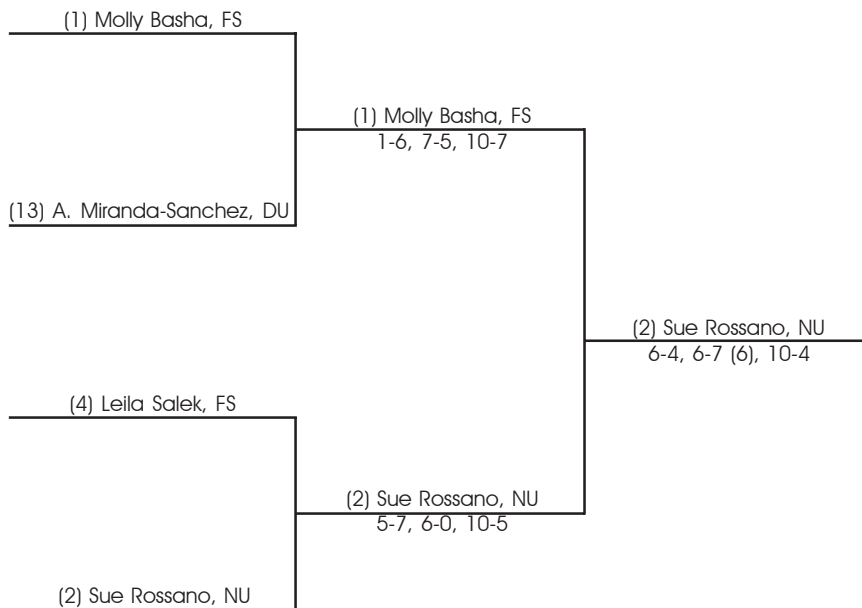

2005 ITA Great Lakes Women's Division II Championship

Hosted By Northwood University

Singles Draw - Semifinals & Finals

DU - Drury
FSU - Ferris State
GV - Grand Valley
INDY - Indianapolis
MC - Mercyhurst
MTU - Michigan Tech
NU - Northwood
SV - Saginaw Valley
SI - S. Indiana
WS - Wayne State

Seeded Players:

1. Molly Basha, Ferris State	5. Desiree Roset, Northwood	9. Maria Amato, Drury	13. A. Miranda-Sanchez, Drury
2. Sue Rossano, Northwood	6. Julia Goncalves, Northwood	10. Silvia Oliveros, Michigan Tech	14. Reilly Ackerman, S. Indiana
3. Carolin Rosskothan, Northwood	7. Lindsey Fischer, Indianapolis	11. Celina Grandin, Lake Superior	15. Ashley Liles, Indianapolis
4. Leila Salek, Ferris State	8. Allison Koopsen, Grand Valley	12. Natalie Paprelia, Mercyhurst	16. Steph Nicolson, Wayne State