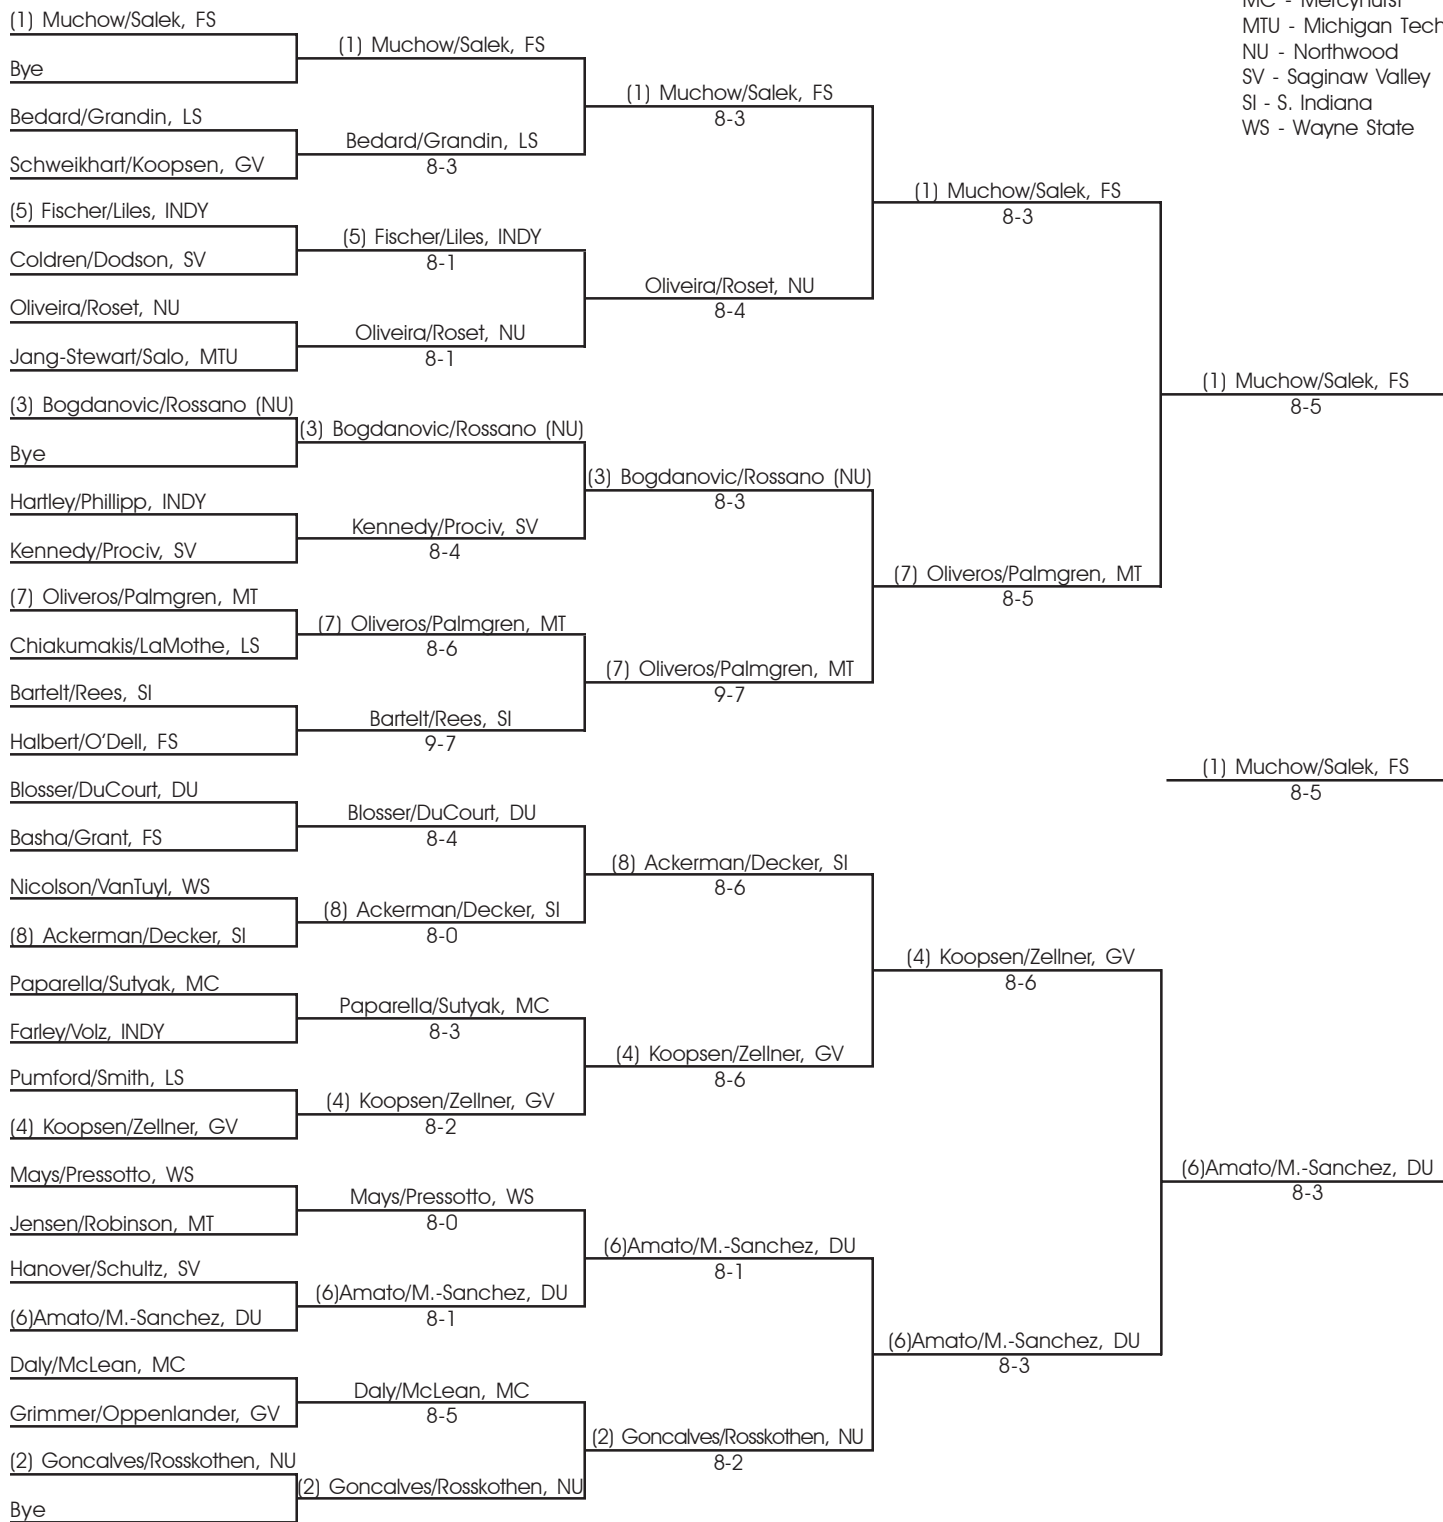

2005 ITA Great Lakes Women's Division II Championship

Hosted By Northwood University

Doubles Draw

DU - Drury
FSU - Ferris State
GV - Grand Valley
INDY - Indianapolis
MC - Mercyhurst
MTU - Michigan Tech
NU - Northwood
SV - Saginaw Valley
SI - S. Indiana
WS - Wayne State

Seeded Teams:

1. Muchow/Salek, Ferris State 2. Goncalves/Rosskothien, Northwood 3. Bogdanovic/Rossano, Northwood 4. Koopsen/Zellner, Grand Valley	5. Fischer/Liles, Indianapolis 6. Amato/Miranda-Sanchez, Drury 7. Oliveros/Palmgren, Michigan Tech 8. Ackerman/Decker, Southern Indiana