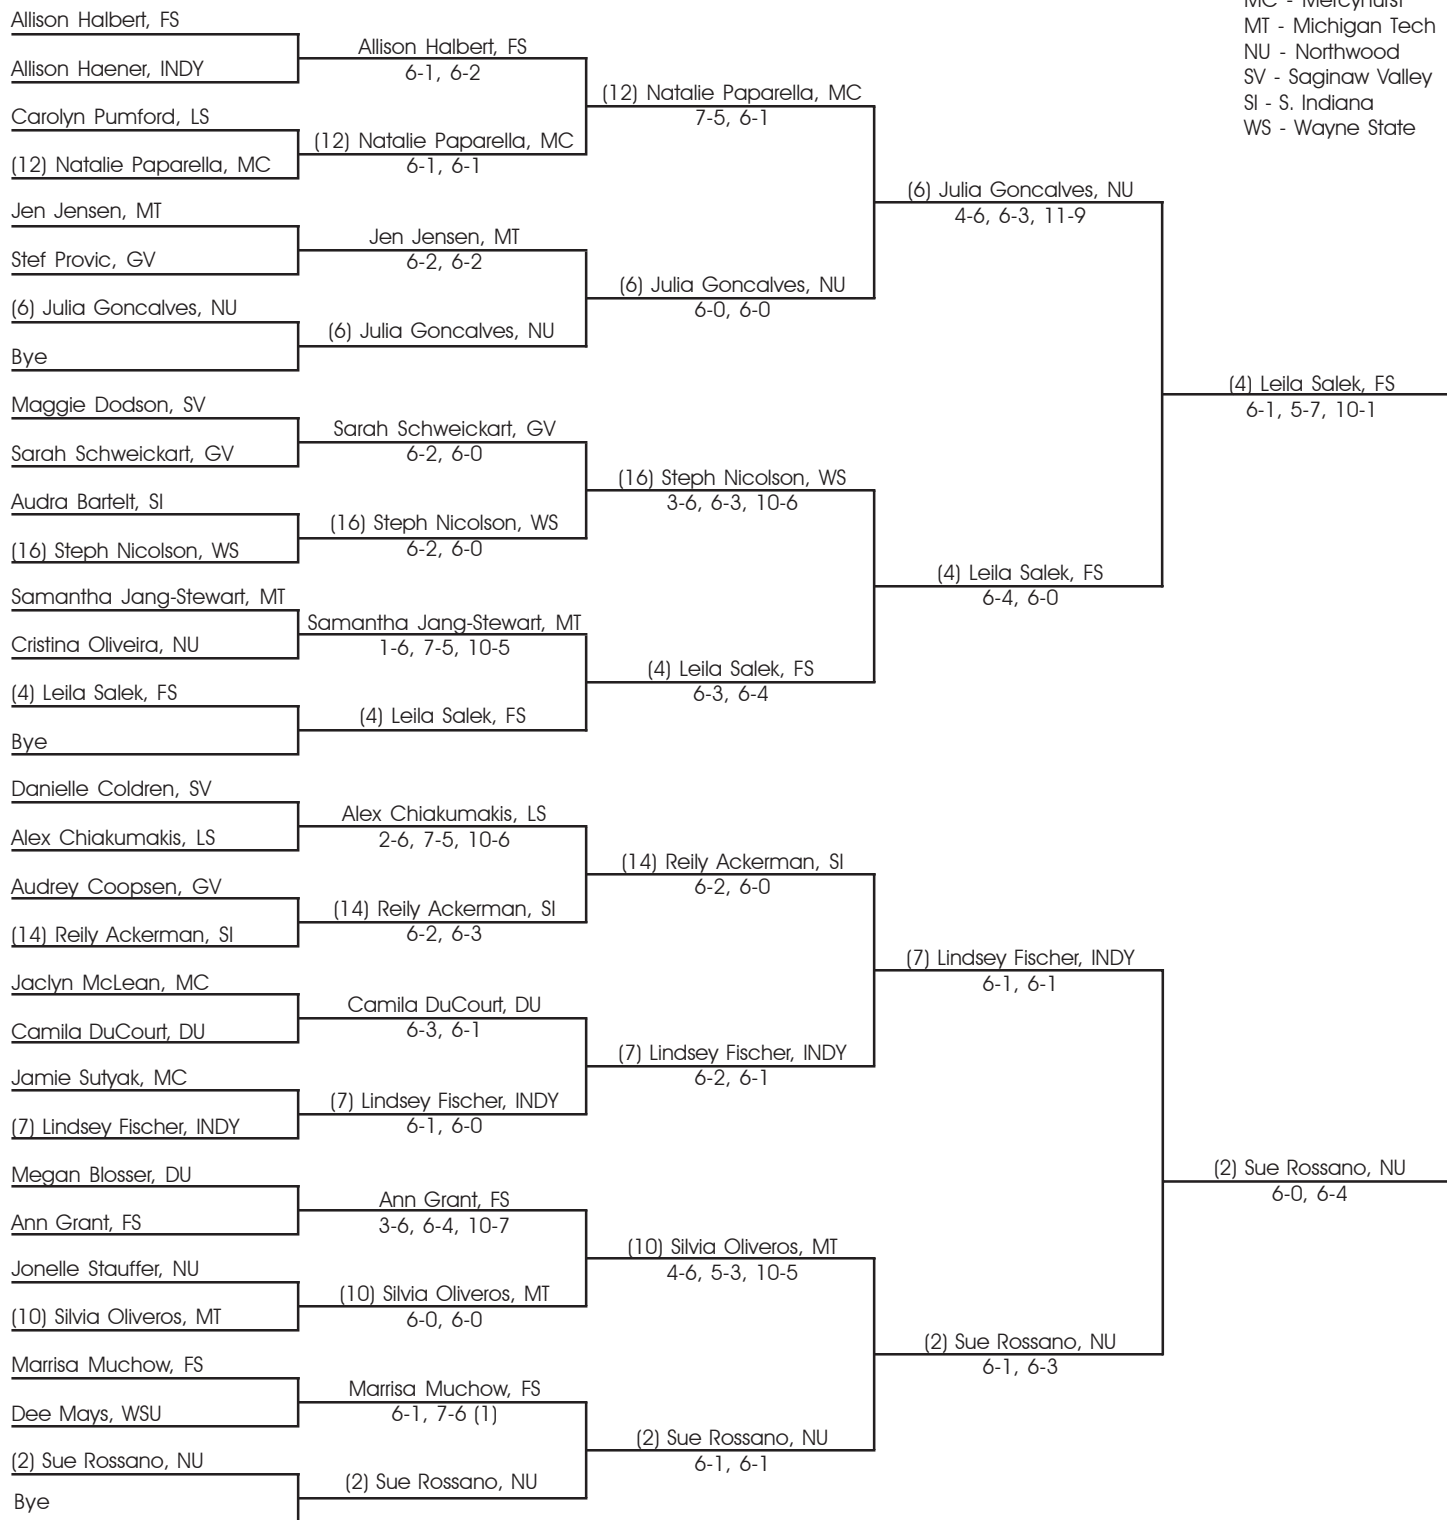

2005 ITA Great Lakes Women's Division II Championship

Hosted By Northwood University

Singles Draw - Bottom Half

DU - Drury
FSU - Ferris State
GV - Grand Valley
INDY - Indianapolis
MC - Mercyhurst
MT - Michigan Tech
NU - Northwood
SV - Saginaw Valley
SI - S. Indiana
WS - Wayne State

Seeded Players:

1. Molly Basha, Ferris State	5. Desiree Roset, Northwood	9. Maria Amato, Drury	13. A. Miranda-Sanchez, Drury
2. Sue Rossano, Northwood	6. Julia Goncalves, Northwood	10. Silvia Oliveros, Michigan Tech	14. Reily Ackerman, S. Indiana
3. Carolin Rosskothén, Northwood	7. Lindsey Fischer, Indianapolis	11. Celina Grandin, Lake Superior	15. Ashley Liles, Indianapolis
4. Leila Salek, Ferris State	8. Allison Koopsen, Grand Valley	12. Natalie Paparella, Mercyhurst	16. Steph Nicolson, Wayne State