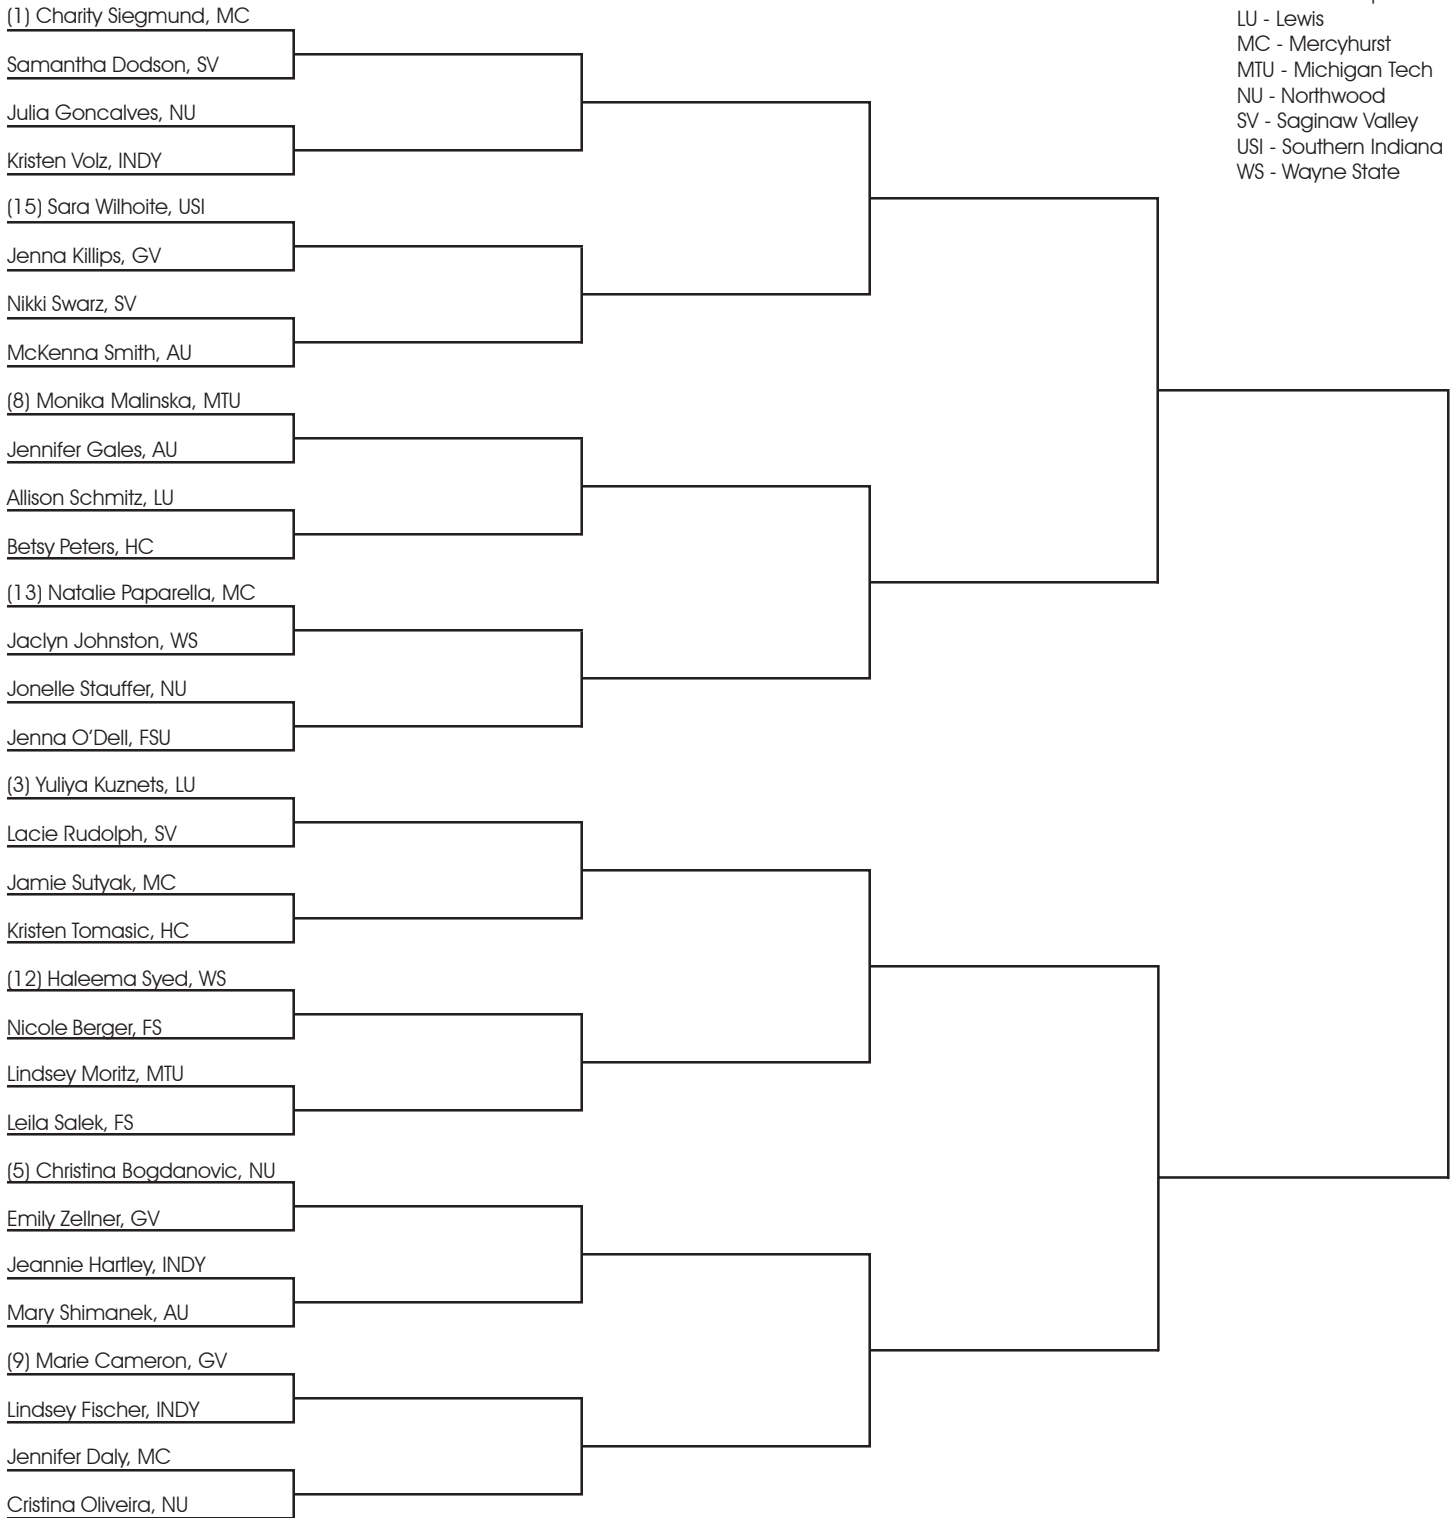

ITA Great Lakes Women's Division II Championship

Hosted By Northwood University

Singles Draw - Top Half

AU - Ashland
 FSU - Ferris State
 GV - Grand Valley
 HC - Hillsdale
 INDY - Indianapolis
 LU - Lewis
 MC - Mercyhurst
 MTU - Michigan Tech
 NU - Northwood
 SV - Saginaw Valley
 USI - Southern Indiana
 WS - Wayne State