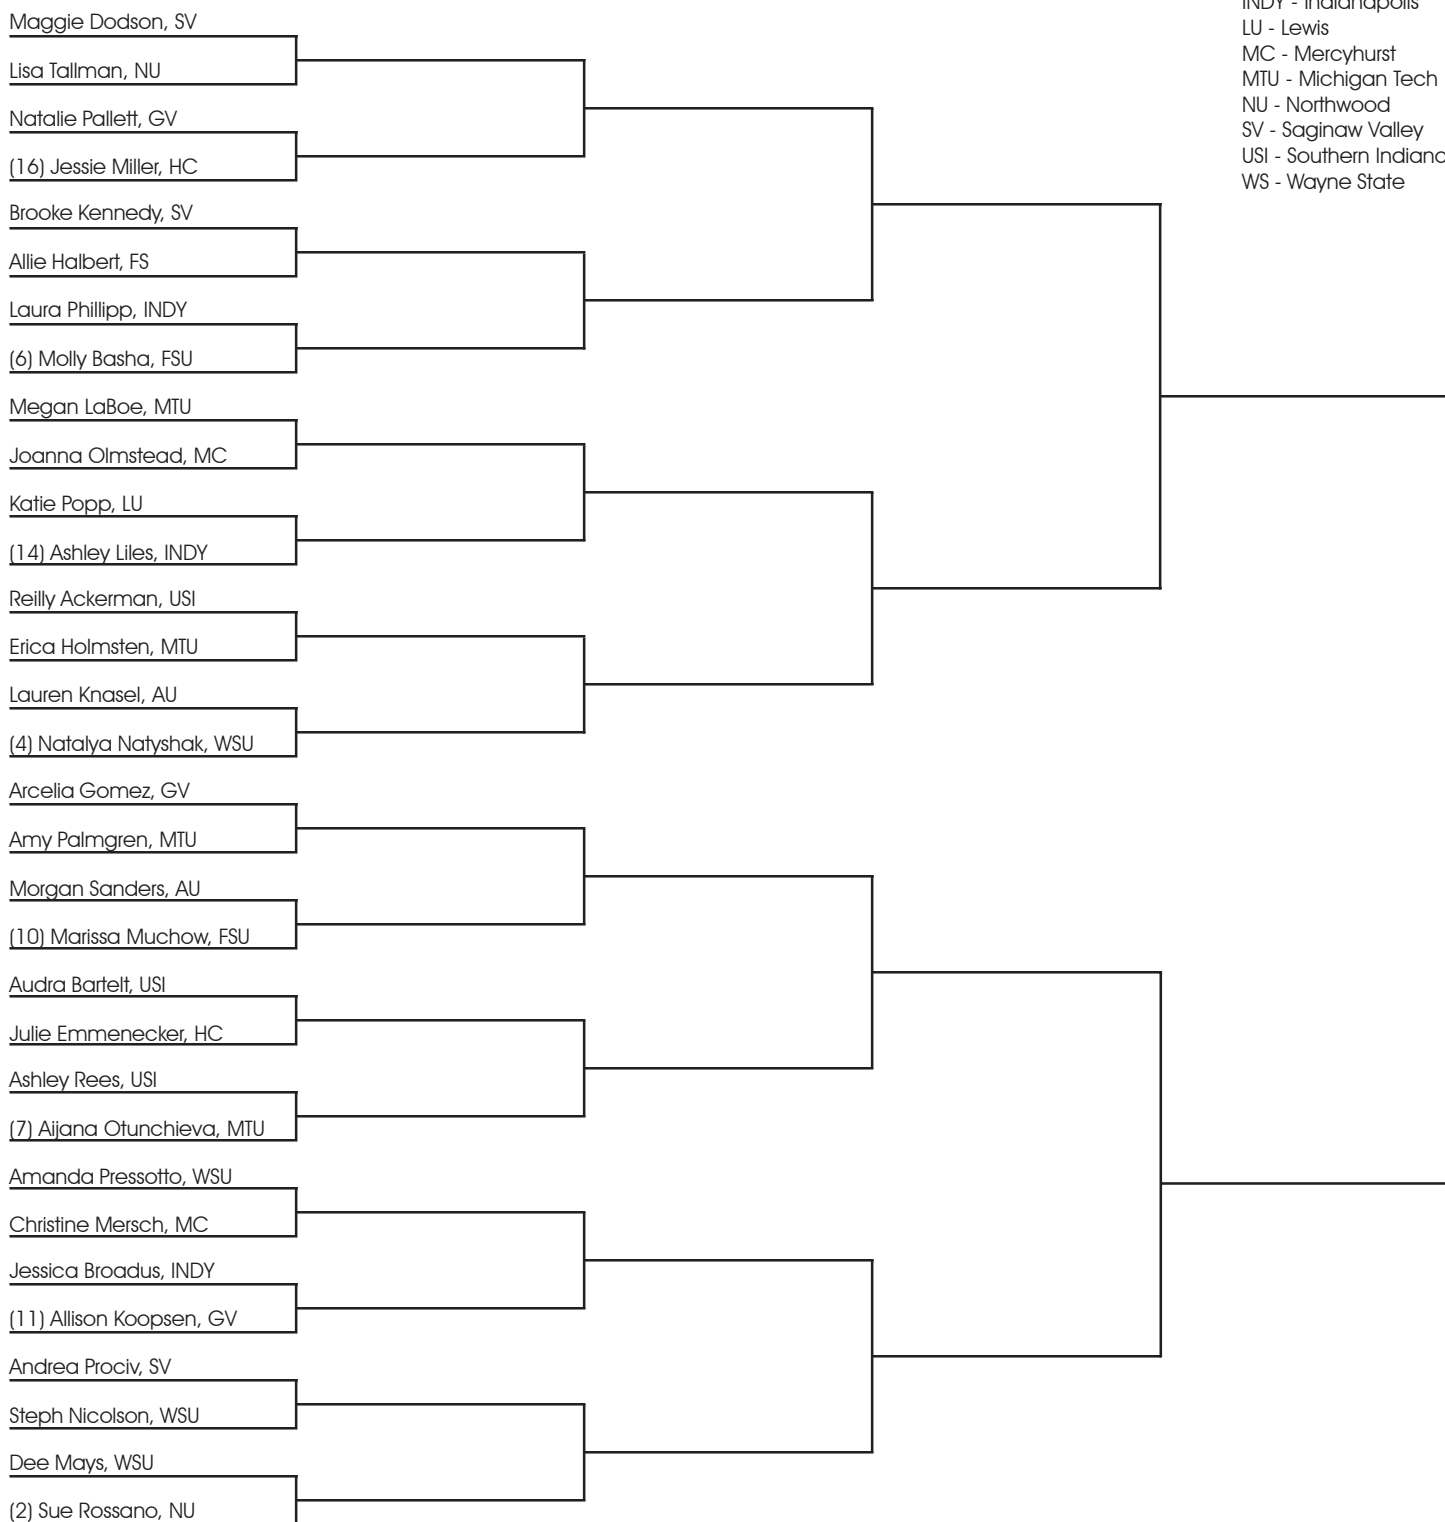

ITA Great Lakes Women's Division II Championship

Hosted By Northwood University

Singles Draw - Top Half

AU - Ashland
 FSU - Ferris State
 GV - Grand Valley
 HC - Hillsdale
 INDY - Indianapolis
 LU - Lewis
 MC - Mercyhurst
 MTU - Michigan Tech
 NU - Northwood
 SV - Saginaw Valley
 USI - Southern Indiana
 WS - Wayne State

Seeded Players:

- | | | | |
|----------------------------------|-------------------------------------|-----------------------------------|-------------------------------------|
| 1. Charity Siegmund, Mercyhurst | 5. Christina Bogdanovic, Northwood | 9. Marie Cameron, Grand Valley | 13. Natalie Paparella, Mercyhurst |
| 2. Sue Rossano, Northwood | 6. Molly Basha, Ferris State | 10. Marissa Muchow, Ferris State | 14. Ashley Liles, Indianapolis |
| 3. Yuliya Kuznets, Lewis | 7. Aijana Otunchieva, Michigan Tech | 11. Allison Koopsen, Grand Valley | 15. Sara Wilhoite, Southern Indiana |
| 4. Natalya Natyshak, Wayne State | 8. Monika Malinska, Michigan Tech | 12. Haleema Syed, Wayne State | 16. Jessie Miller, Hillsdale |

ITA Great Lakes Women's Division II Championship

Hosted By Northwood University

Singles Draw - Bottom Half

AU - Ashland
 FSU - Ferris State
 GV - Grand Valley
 HC - Hillsdale
 INDY - Indianapolis
 LU - Lewis
 MC - Mercyhurst
 MTU - Michigan Tech
 NU - Northwood
 SV - Saginaw Valley
 USI - Southern Indiana
 WS - Wayne State