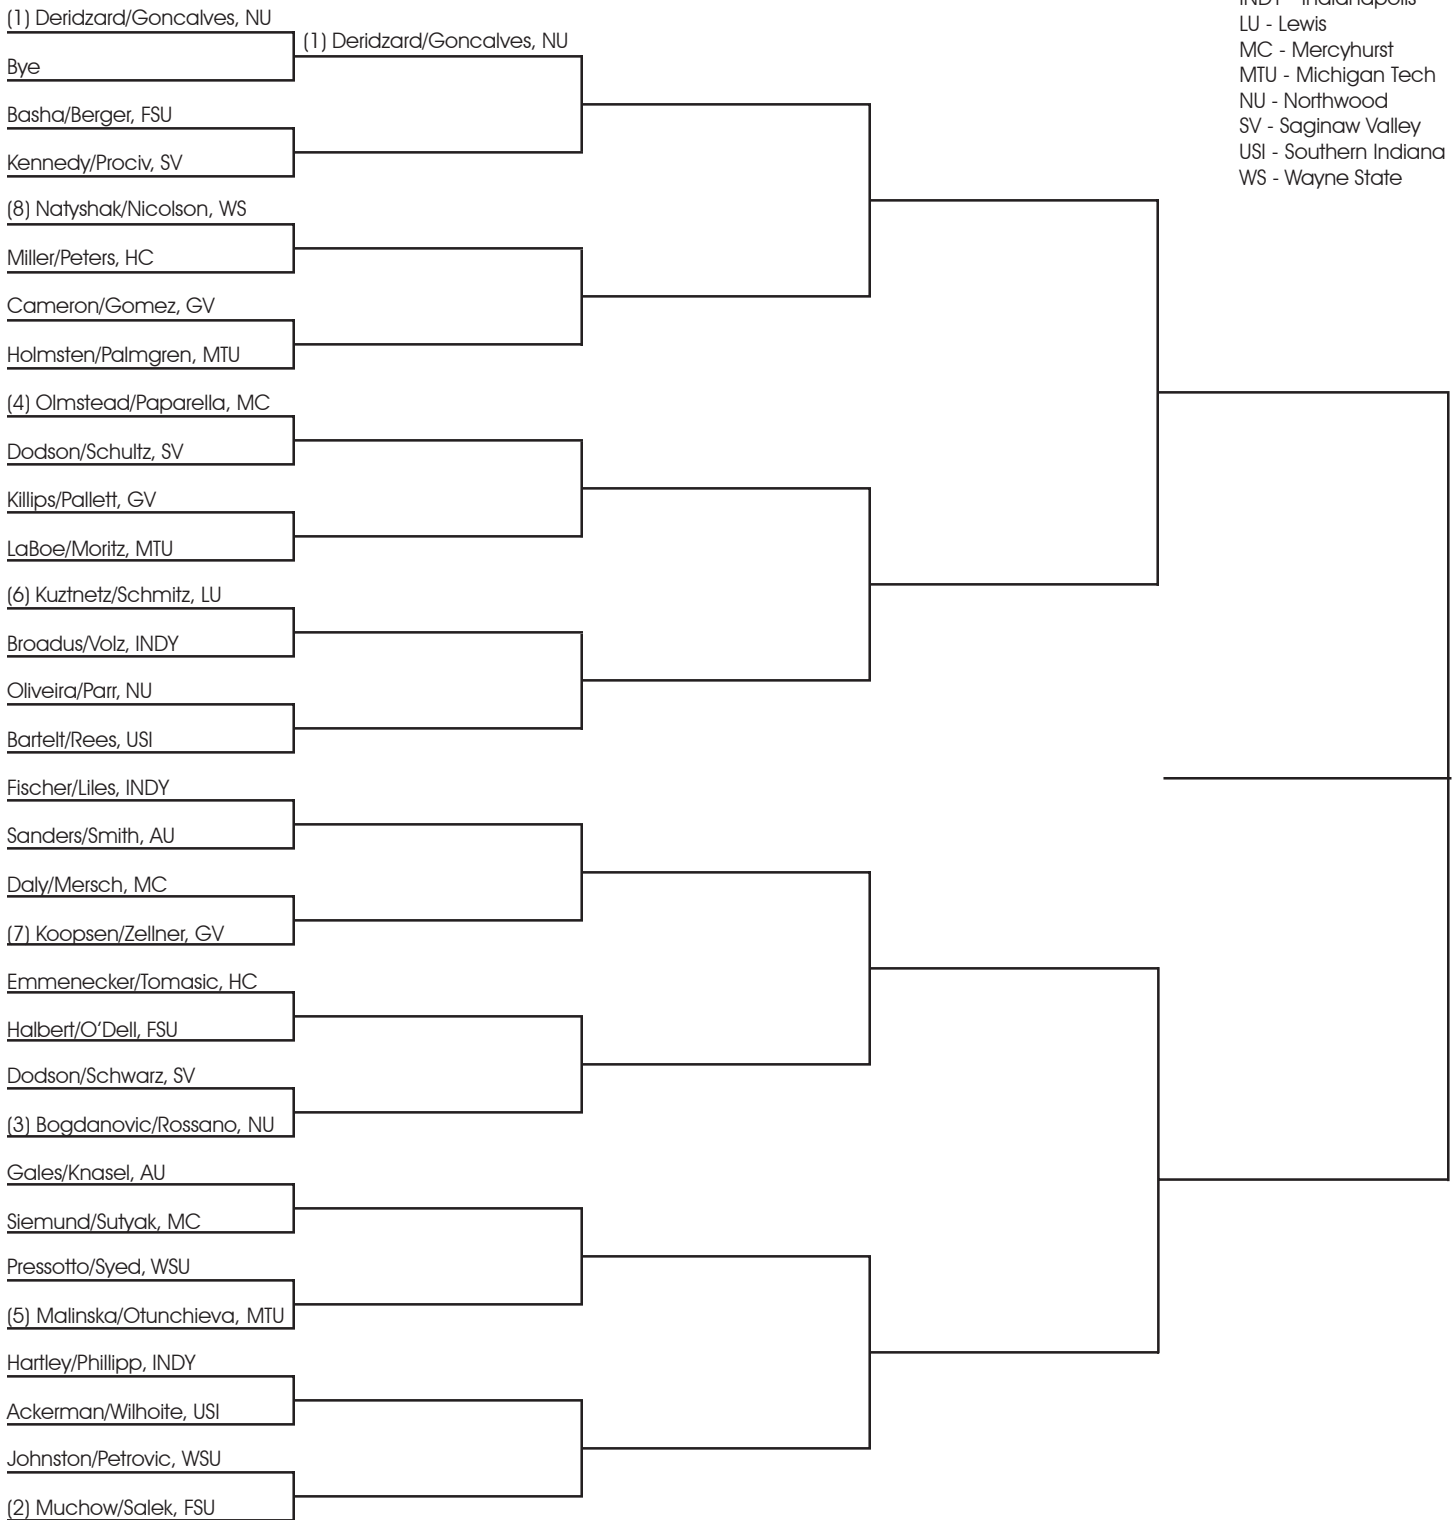

ITA Great Lakes Women's Division II Championship Hosted By Northwood University Doubles Draw

AU - Ashland
FSU - Ferris State
GV - Grand Valley
HC - Hillsdale
INDY - Indianapolis
LU - Lewis
MC - Mercyhurst
MTU - Michigan Tech
NU - Northwood
SV - Saginaw Valley
USI - Southern Indiana
WS - Wayne State

Seeded Teams:

1. Deridzard/Goncalves, Northwood 2. Muchow/Salek, Ferris State 3. Bogdanovic/Rossano, Northwood 4. Olmstead/Paparella, Mercyhurst	5. Malinska/Otunchieva, Michigan Tech 6. Kuznetz/Schmitz, Lewis 7. Koopsen/Zellner, Grand Valley 8. Natyshak/Nicolson, Wayne State