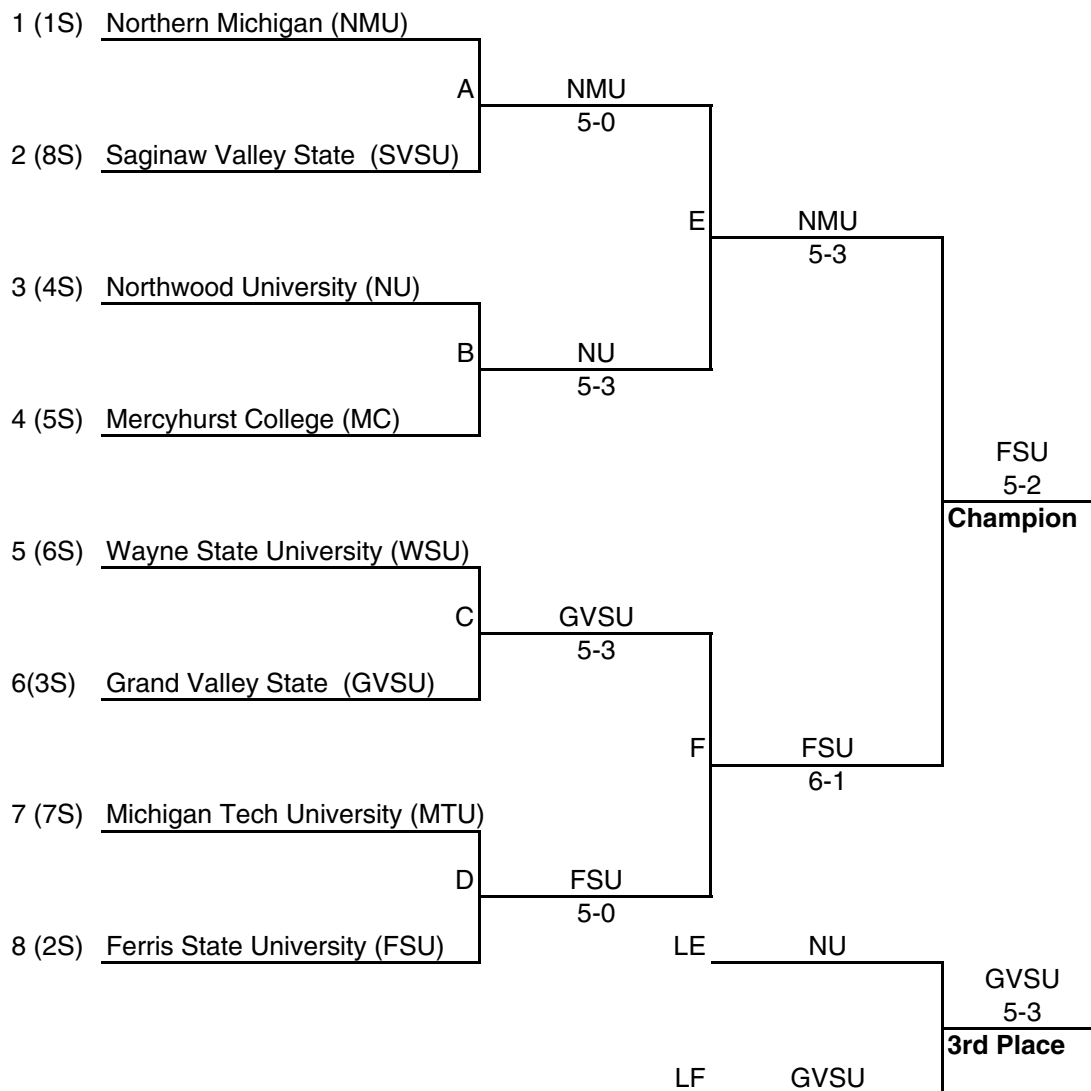

Great Lakes Intercollegiate Athletic Conference

**WOMEN'S TENNIS TOURNAMENT
2002**

- 1 FSU
- 2 NMU
- 3 GVSU
- 4 NU
- 5 WSU
- 6 MC
- 7 MTU
- 8 SVSU

Consolation Rounds