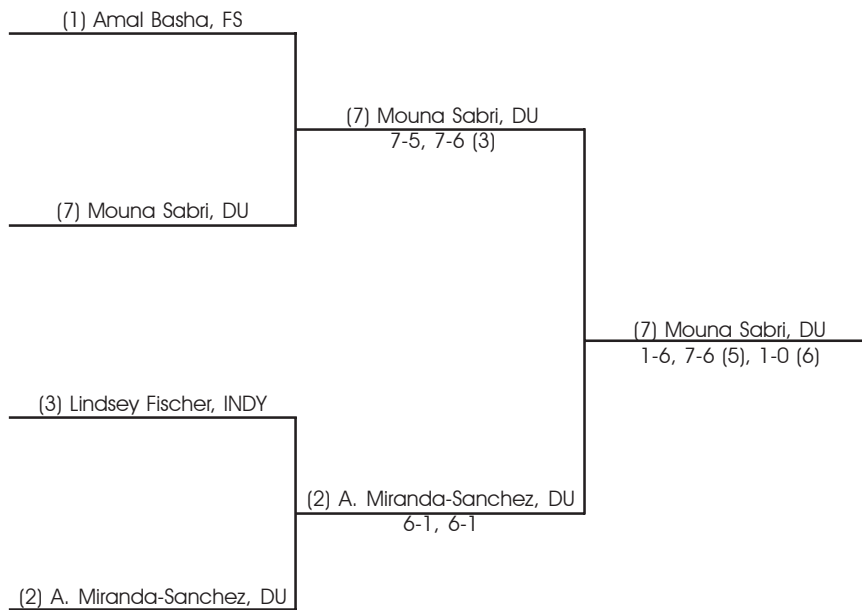

2006 Wilson/ITA Great Lakes Women's Division II Championship

Hosted By Northwood University

Singles Draw - Top Half

BU - Bellarmine
 DU - Drury
 FSU - Ferris State
 GV - Grand Valley
 INDY - Indianapolis
 LS - Lake Superior
 MC - Mercyhurst
 MTU - Michigan Tech
 NU - Northwood
 RU - Rockhurst
 WS - Wayne State

2006 Wilson/ITA Great Lakes Women's Division II Championship

Hosted By Northwood University

Singles Draw - Bottom Half

BU - Bellarmine
 DU - Drury
 FSU - Ferris State
 GV - Grand Valley
 INDY - Indianapolis
 LS - Lake Superior
 MC - Mercyhurst
 MTU - Michigan Tech
 NU - Northwood
 RU - Rockhurst
 WS - Wayne State

Seeded Players:

- | | | | |
|-------------------------------------|--------------------------------|-----------------------------------|-----------------------------------|
| 1. Amal Basha, Ferris State | 5. Abby Showalter, Bellarmine | 9. Silvia Oliveros, Michigan Tech | 13. Amanda Pressotto, Wayne State |
| 2. Alejandra Miranda-Sanchez, Drury | 6. Ashley Liles, Indianapolis | 10. Julia Goncalves, Northwood | 14. MARRISA MUCHOW, Ferris State |
| 3. Lindsey Fischer, Indianapolis | 7. Mouna Sabri, Drury | 11. Thu Ha Mai, Drury | 15. Jennifer Daly, Mercyhurst |
| 4. Celina Grondin, Lake Superior | 8. Amy Palmgren, Michigan Tech | 12. Lindsay Grimmer, Grand Valley | 16. Kandice Belanger, Rockhurst |

2006 Wilson/ITA Great Lakes Women's Division II Championship

Hosted By Northwood University

Singles Draw - Semifinals & Finals

BU - Bellarmine
 DU - Drury
 FSU - Ferris State
 GV - Grand Valley
 INDY - Indianapolis
 LS - Lake Superior
 MC - Mercyhurst
 MTU - Michigan Tech
 NU - Northwood
 RU - Rockhurst
 WS - Wayne State