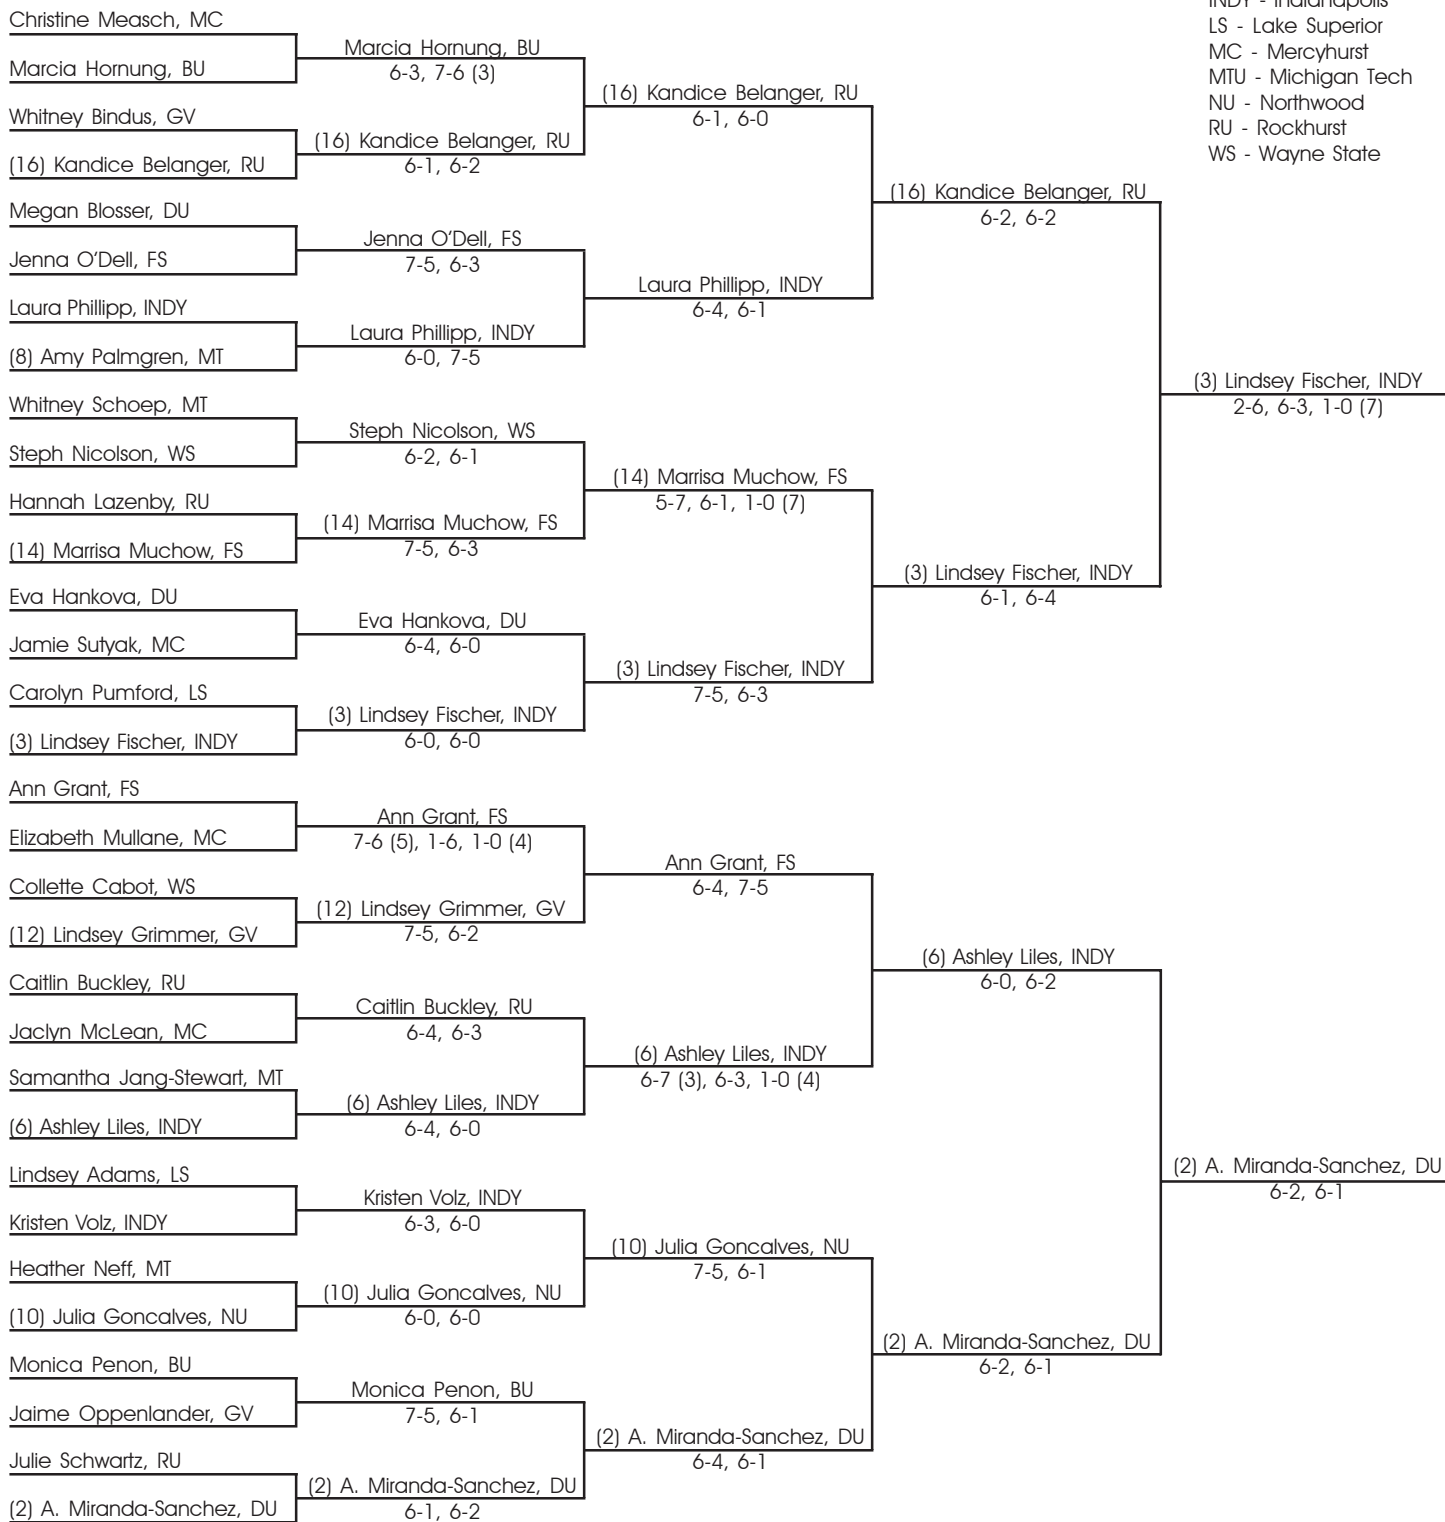

2006 Wilson/ITA Great Lakes Women's Division II Championship

Hosted By Northwood University

Singles Draw - Top Half

BU - Bellarmine
 DU - Drury
 FSU - Ferris State
 GV - Grand Valley
 INDY - Indianapolis
 LS - Lake Superior
 MC - Mercyhurst
 MTU - Michigan Tech
 NU - Northwood
 RU - Rockhurst
 WS - Wayne State

Seeded Players:

- | | | | |
|-------------------------------------|--------------------------------|-----------------------------------|-----------------------------------|
| 1. Amal Basha, Ferris State | 5. Abby Showalter, Bellarmine | 9. Silvia Oliveros, Michigan Tech | 13. Amanda Pressotto, Wayne State |
| 2. Alejandra Miranda-Sanchez, Drury | 6. Ashley Liles, Indianapolis | 10. Julia Goncalves, Northwood | 14. Marris Muchow, Ferris State |
| 3. Lindsey Fischer, Indianapolis | 7. Mouna Sabri, Drury | 11. Thu Ha Mai, Drury | 15. Jennifer Daly, Mercyhurst |
| 4. Celina Grondin, Lake Superior | 8. Amy Palmgren, Michigan Tech | 12. Lindsay Gimmer, Grand Valley | 16. Kandice Belanger, Rockhurst |

2006 Wilson/ITA Great Lakes Women's Division II Championship

Hosted By Northwood University

Singles Draw - Bottom Half

BU - Bellarmine
 DU - Drury
 FSU - Ferris State
 GV - Grand Valley
 INDY - Indianapolis
 LS - Lake Superior
 MC - Mercyhurst
 MTU - Michigan Tech
 NU - Northwood
 RU - Rockhurst
 WS - Wayne State