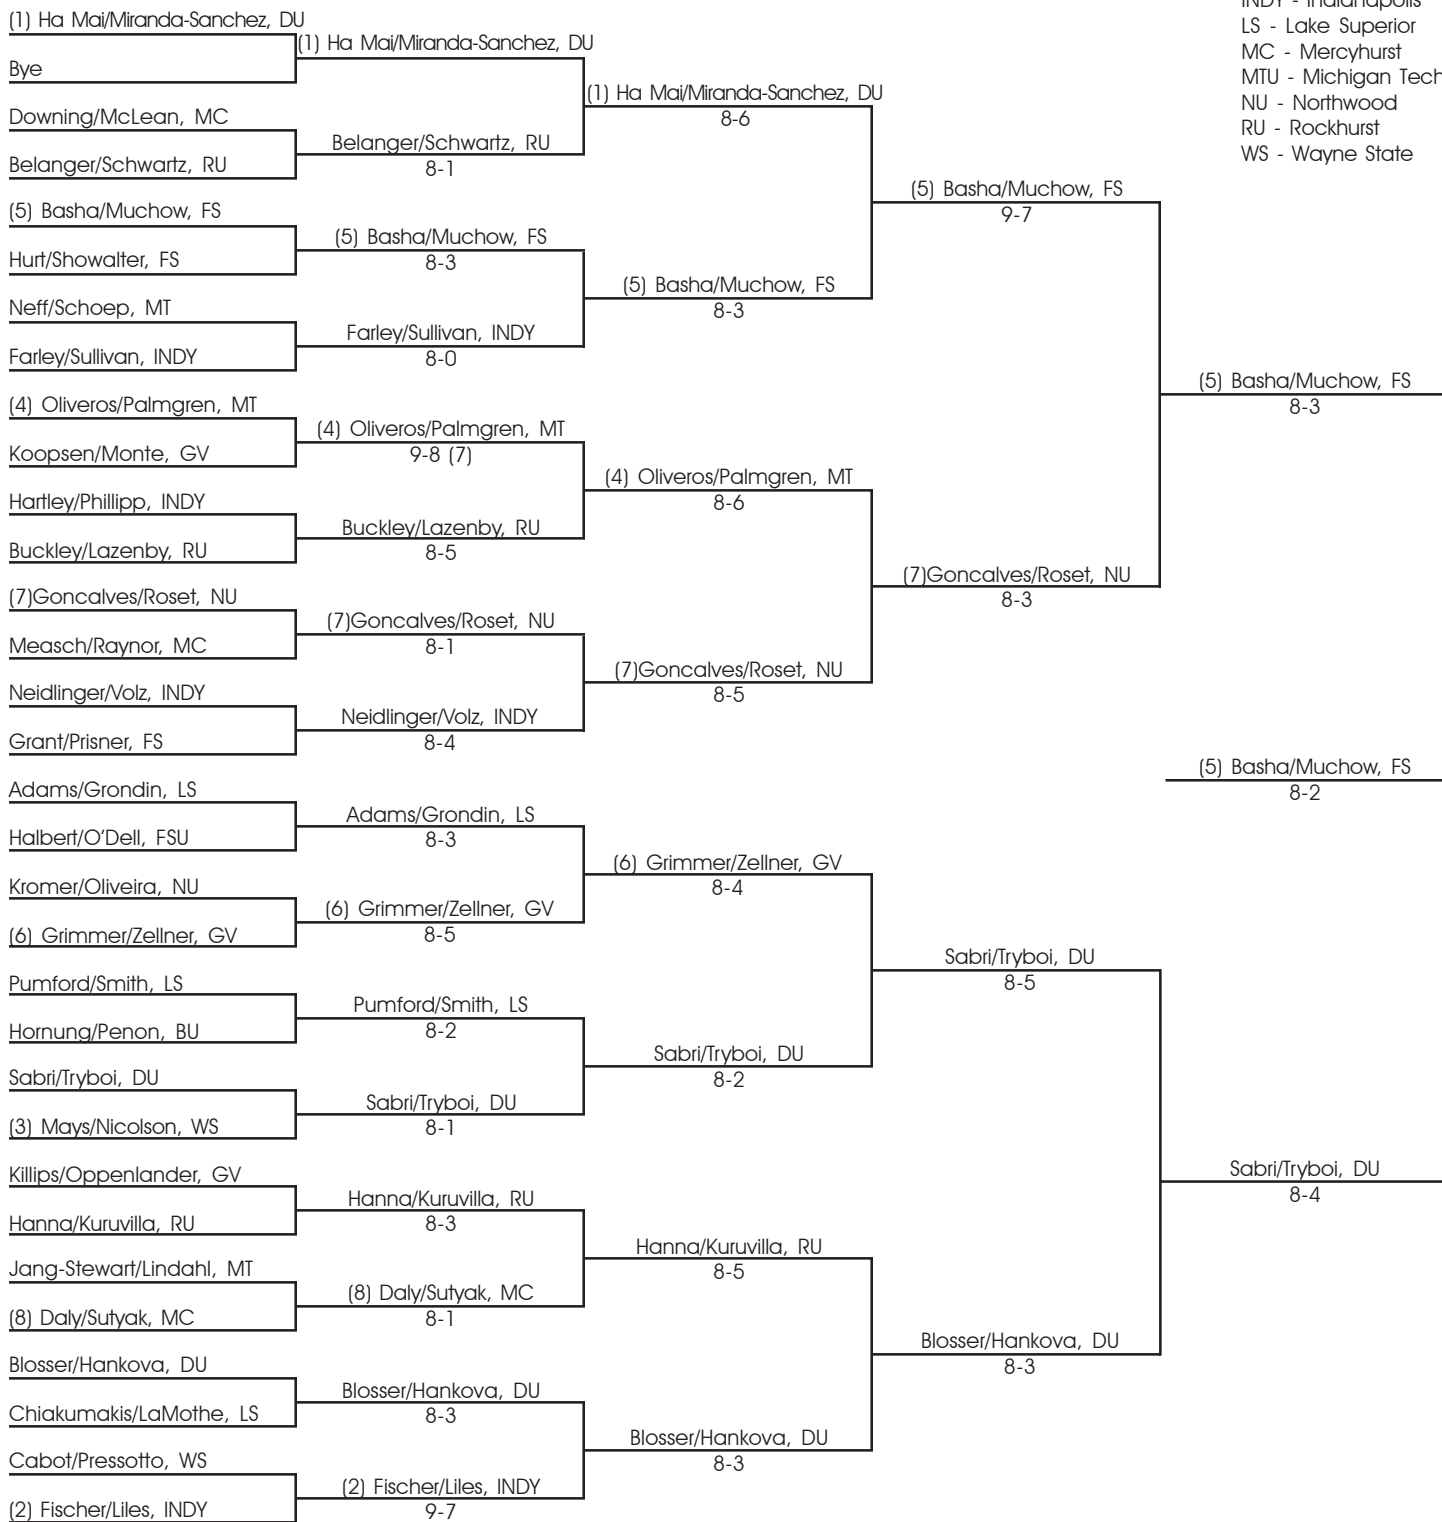

2006 Wilson/ITA Great Lakes Women's Division II Championship

Hosted By Northwood University

Doubles Draw

BU - Bellarmine
DU - Drury
FSU - Ferris State
GV - Grand Valley
INDY - Indianapolis
LS - Lake Superior
MC - Mercyhurst
MTU - Michigan Tech
NU - Northwood
RU - Rockhurst
WS - Wayne State

Seeded Teams:

1. Ha Mai/Miranda-Sanchez, Drury	5. Basha/Muchow, Ferris State
2. Fischer/Liles, Indianapolis	6. Grimmer/Zellner, Grand Valley
3. Mays/Nicolson, Wayne State	7. Goncalves/Roset, Northwood
4. Oliveros/Palmgren, Michigan Tech	8. Daly/Sutyak, Mercyhurst