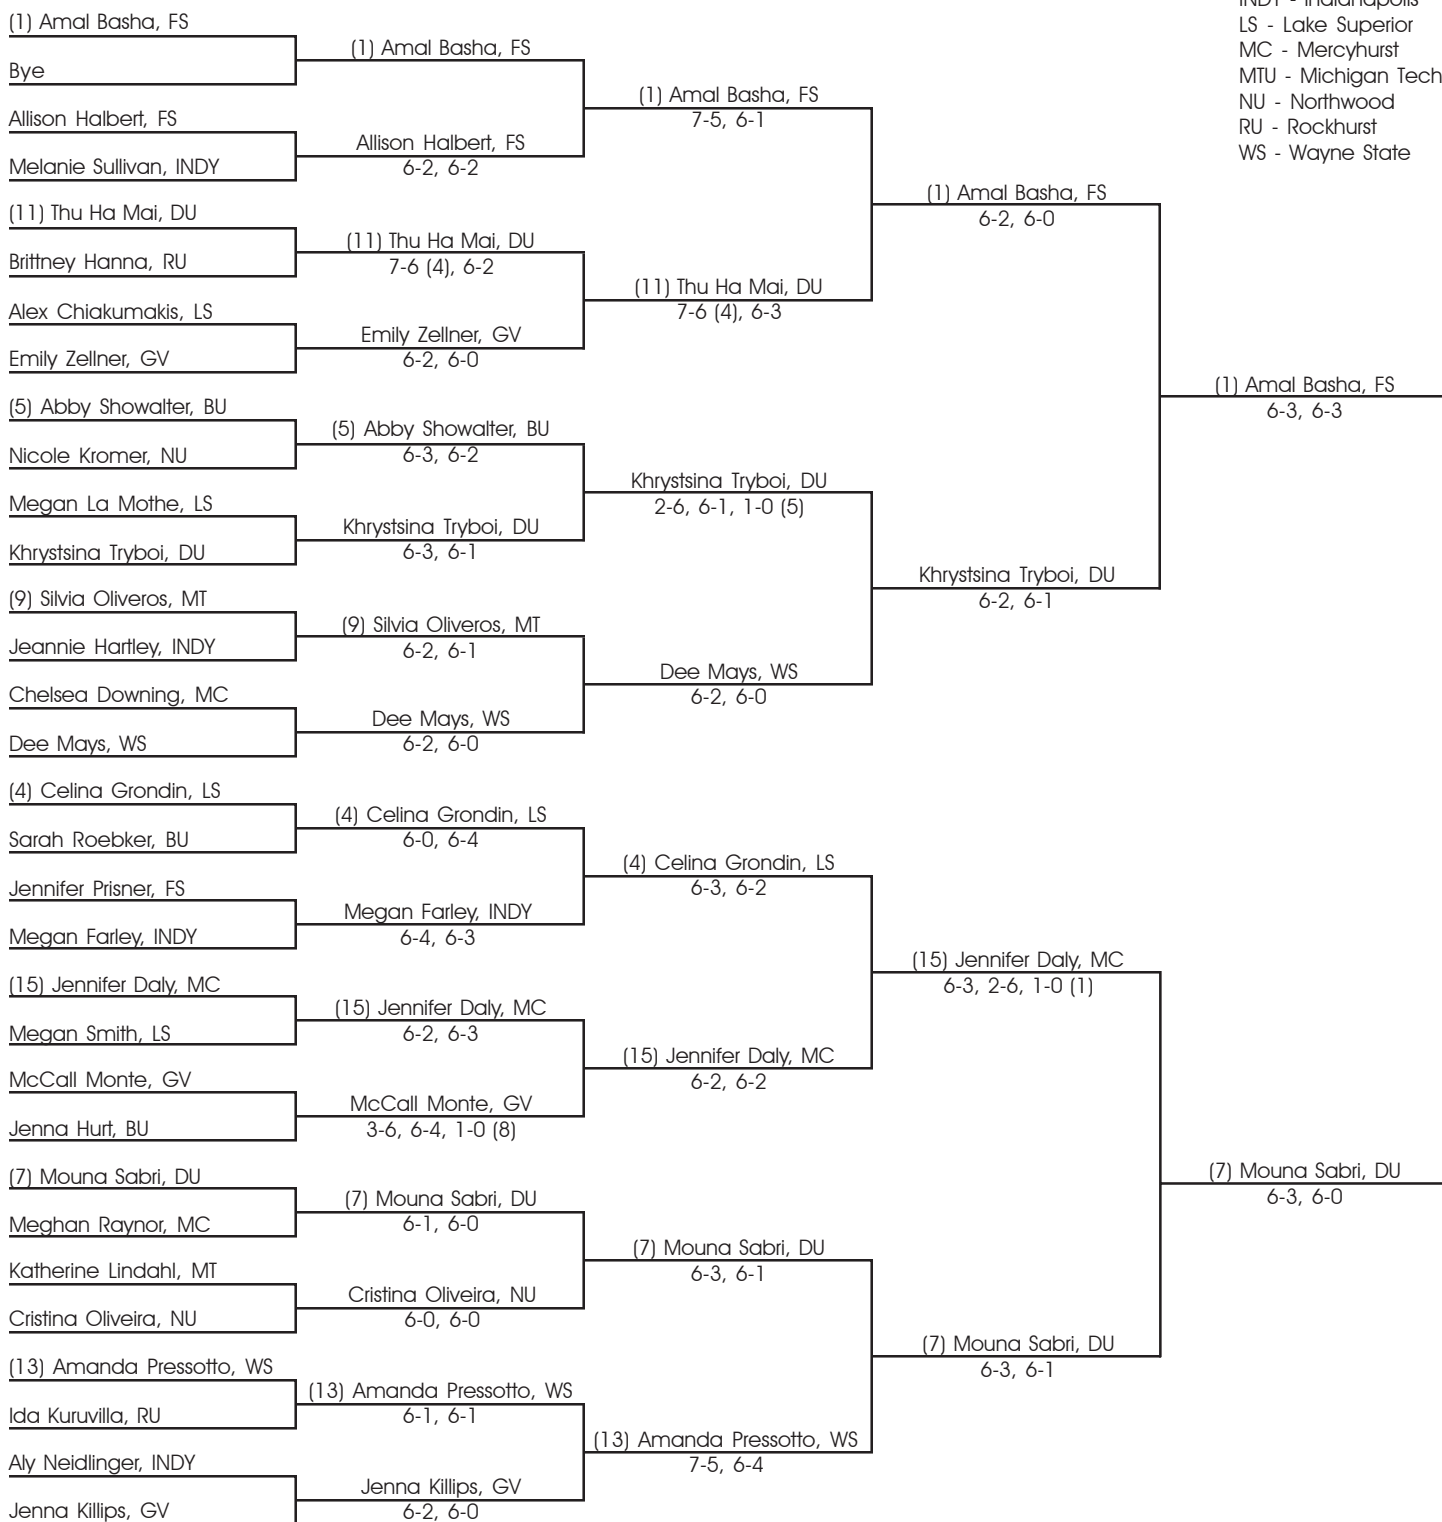

2006 Wilson/ITA Great Lakes Women's Division II Championship

Hosted By Northwood University

Singles Draw - Top Half

BU - Bellarmine
 DU - Drury
 FSU - Ferris State
 GV - Grand Valley
 INDY - Indianapolis
 LS - Lake Superior
 MC - Mercyhurst
 MTU - Michigan Tech
 NU - Northwood
 RU - Rockhurst
 WS - Wayne State

Seeded Players:

- | | | | |
|-------------------------------------|--------------------------------|-----------------------------------|-----------------------------------|
| 1. Amal Basha, Ferris State | 5. Abby Showalter, Bellarmine | 9. Silvia Oliveros, Michigan Tech | 13. Amanda Pressotto, Wayne State |
| 2. Alejandra Miranda-Sanchez, Drury | 6. Ashley Liles, Indianapolis | 10. Julia Goncalves, Northwood | 14. Marris Muchow, Ferris State |
| 3. Lindsey Fischer, Indianapolis | 7. Mouna Sabri, Drury | 11. Thu Ha Mai, Drury | 15. Jennifer Daly, Mercyhurst |
| 4. Celina Grondin, Lake Superior | 8. Amy Palmgren, Michigan Tech | 12. Lindsay Gimmer, Grand Valley | 16. Kandice Belanger, Rockhurst |

2006 Wilson/ITA Great Lakes Women's Division II Championship

Hosted By Northwood University

Singles Draw - Bottom Half

BU - Bellarmine
 DU - Drury
 FSU - Ferris State
 GV - Grand Valley
 INDY - Indianapolis
 LS - Lake Superior
 MC - Mercyhurst
 MTU - Michigan Tech
 NU - Northwood
 RU - Rockhurst
 WS - Wayne State