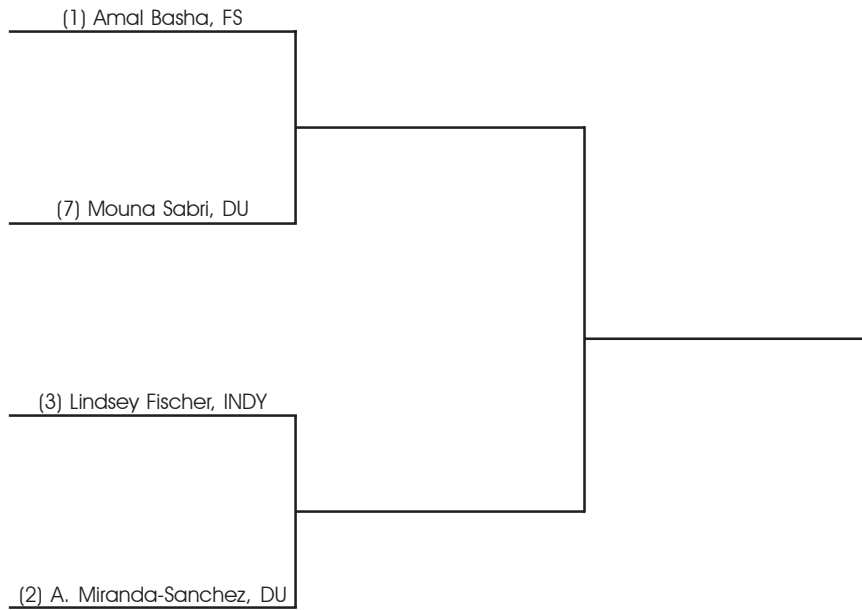

2006 Wilson/ITA Great Lakes Women's Division II Championship

Hosted By Northwood University

Singles Draw - Top Half

BU - Bellarmine
 DU - Drury
 FSU - Ferris State
 GV - Grand Valley
 INDY - Indianapolis
 LS - Lake Superior
 MC - Mercyhurst
 MTU - Michigan Tech
 NU - Northwood
 RU - Rockhurst
 WS - Wayne State

2006 Wilson/ITA Great Lakes Women's Division II Championship

Hosted By Northwood University

Singles Draw - Bottom Half

BU - Bellarmine
 DU - Drury
 FSU - Ferris State
 GV - Grand Valley
 INDY - Indianapolis
 LS - Lake Superior
 MC - Mercyhurst
 MTU - Michigan Tech
 NU - Northwood
 RU - Rockhurst
 WS - Wayne State

Seeded Players:

- | | | | |
|-------------------------------------|--------------------------------|-----------------------------------|-----------------------------------|
| 1. Amal Basha, Ferris State | 5. Abby Showalter, Bellarmine | 9. Silvia Oliveros, Michigan Tech | 13. Amanda Pressotto, Wayne State |
| 2. Alejandra Miranda-Sanchez, Drury | 6. Ashley Liles, Indianapolis | 10. Julia Goncalves, Northwood | 14. MARRISA MUCHOW, Ferris State |
| 3. Lindsey Fischer, Indianapolis | 7. Mouna Sabri, Drury | 11. Thu Ha Mai, Drury | 15. Jennifer Daly, Mercyhurst |
| 4. Celina Grondin, Lake Superior | 8. Amy Palmgren, Michigan Tech | 12. Lindsay Grimmer, Grand Valley | 16. Kandice Belanger, Rockhurst |

2006 Wilson/ITA Great Lakes Women's Division II Championship

Hosted By Northwood University

Singles Draw - Semifinals & Finals

BU - Bellarmine
 DU - Drury
 FSU - Ferris State
 GV - Grand Valley
 INDY - Indianapolis
 LS - Lake Superior
 MC - Mercyhurst
 MTU - Michigan Tech
 NU - Northwood
 RU - Rockhurst
 WS - Wayne State