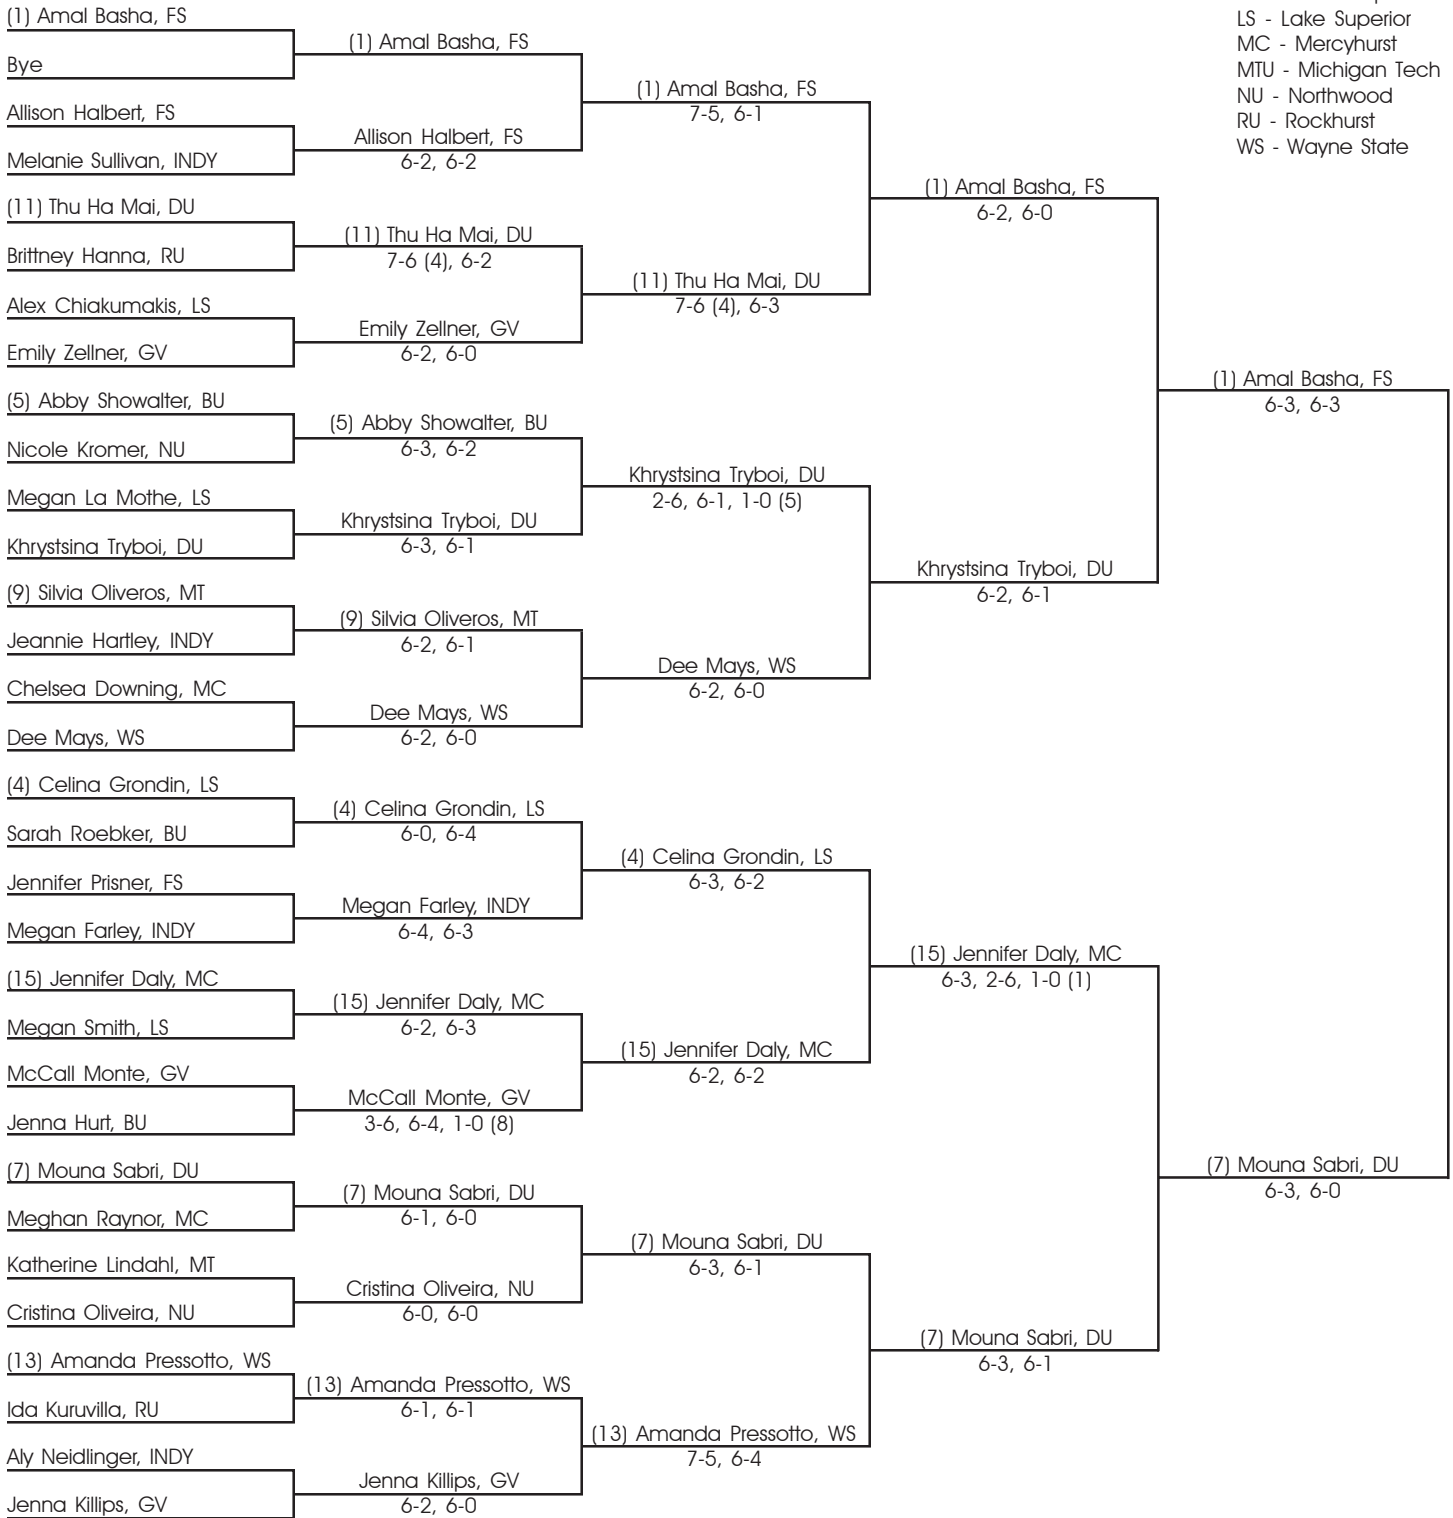

2006 Wilson/ITA Great Lakes Women's Division II Championship

Hosted By Northwood University

Singles Draw - Top Half

BU - Bellarmine
 DU - Drury
 FSU - Ferris State
 GV - Grand Valley
 INDY - Indianapolis
 LS - Lake Superior
 MC - Mercyhurst
 MTU - Michigan Tech
 NU - Northwood
 RU - Rockhurst
 WS - Wayne State

Seeded Players:

- | | | | |
|-------------------------------------|--------------------------------|-----------------------------------|-----------------------------------|
| 1. Amal Basha, Ferris State | 5. Abby Showalter, Bellarmine | 9. Silvia Oliveros, Michigan Tech | 13. Amanda Pressotto, Wayne State |
| 2. Alejandra Miranda-Sanchez, Drury | 6. Ashley Liles, Indianapolis | 10. Julia Goncalves, Northwood | 14. Marris Muchow, Ferris State |
| 3. Lindsey Fischer, Indianapolis | 7. Mouna Sabri, Drury | 11. Thu Ha Mai, Drury | 15. Jennifer Daly, Mercyhurst |
| 4. Celina Grondin, Lake Superior | 8. Amy Palmgren, Michigan Tech | 12. Lindsay Gimmer, Grand Valley | 16. Kandice Belanger, Rockhurst |