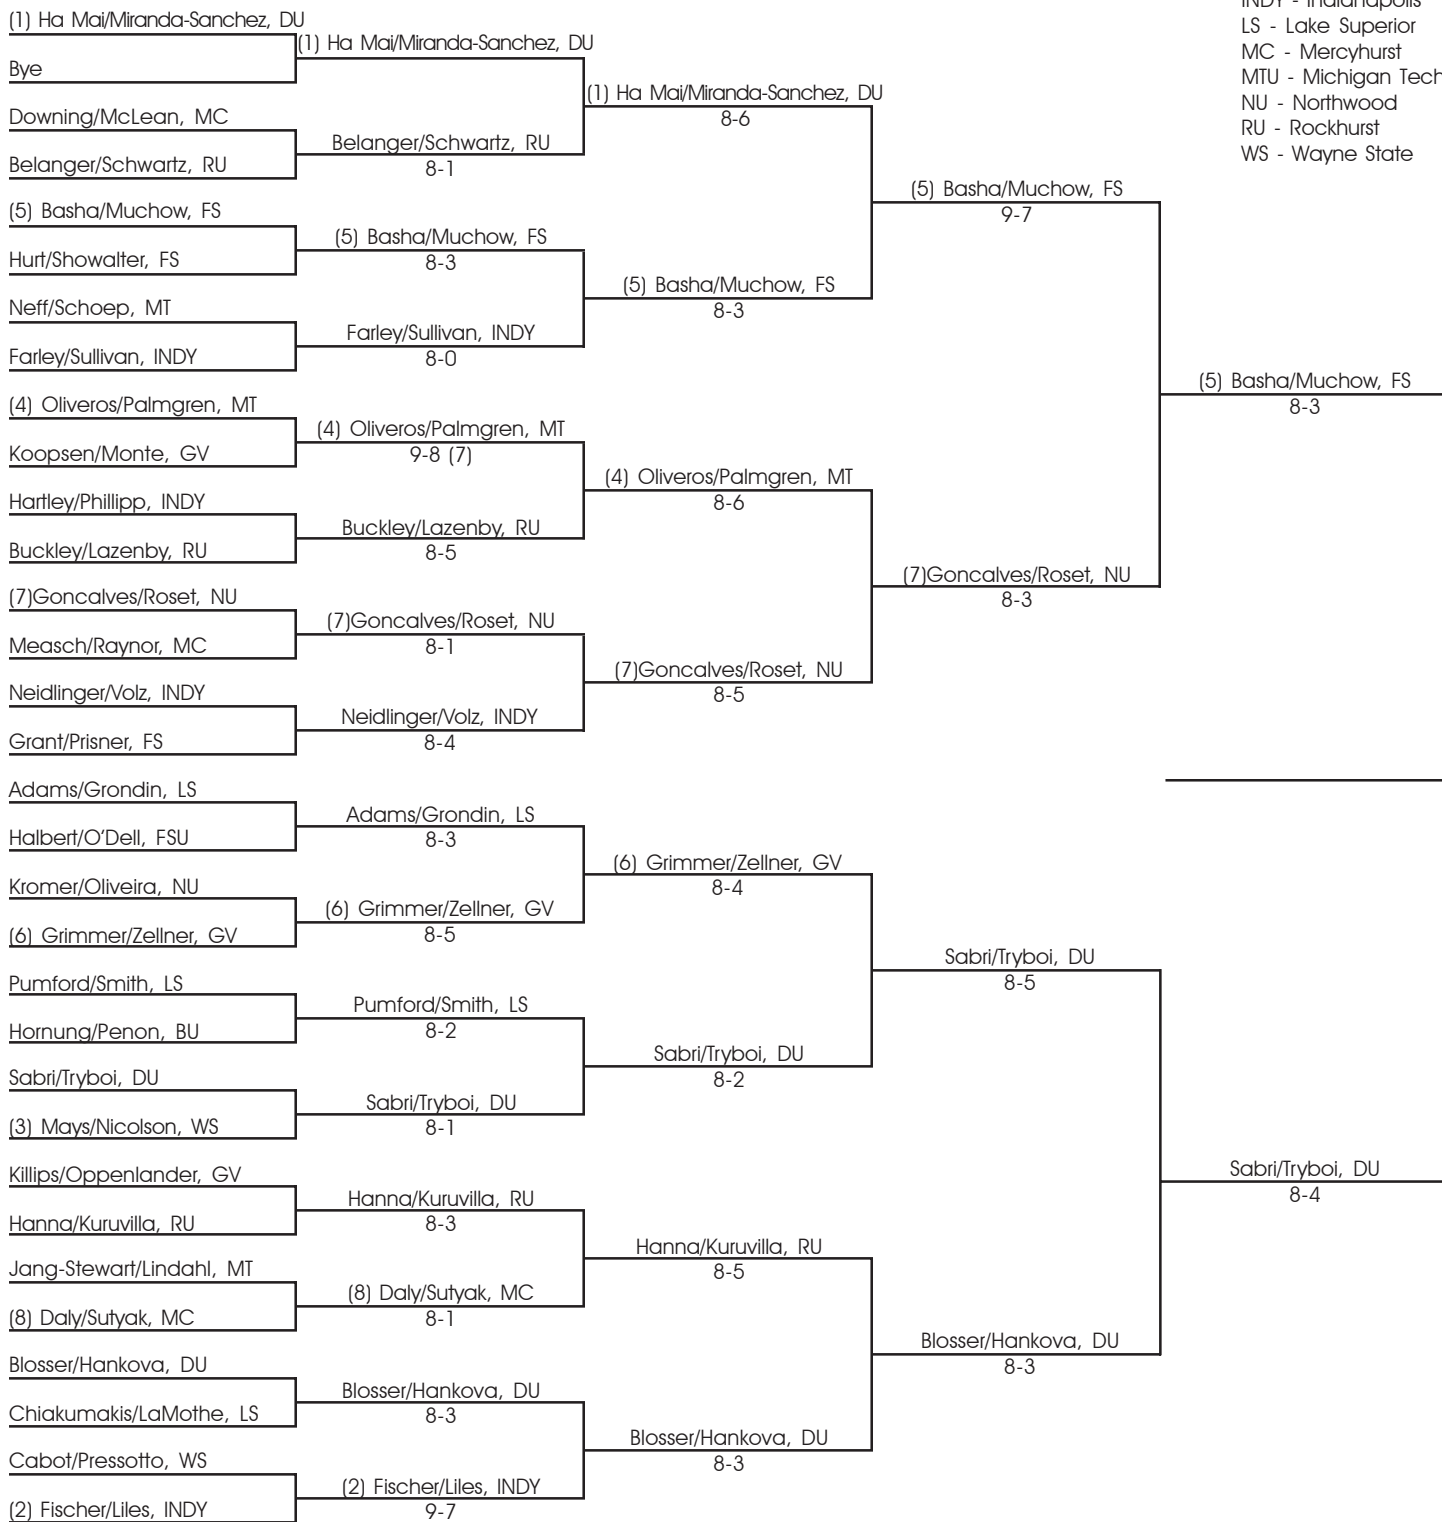

2006 Wilson/ITA Great Lakes Women's Division II Championship

Hosted By Northwood University

Doubles Draw

BU - Bellarmine
DU - Drury
FSU - Ferris State
GV - Grand Valley
INDY - Indianapolis
LS - Lake Superior
MC - Mercyhurst
MTU - Michigan Tech
NU - Northwood
RU - Rockhurst
WS - Wayne State

Seeded Teams:

1. Ha Mai/Miranda-Sanchez, Drury	5. Basha/Muchow, Ferris State
2. Fischer/Liles, Indianapolis	6. Grimmer/Zellner, Grand Valley
3. Mays/Nicolson, Wayne State	7. Goncalves/Roset, Northwood
4. Oliveros/Palmgren, Michigan Tech	8. Daly/Sutyak, Mercyhurst