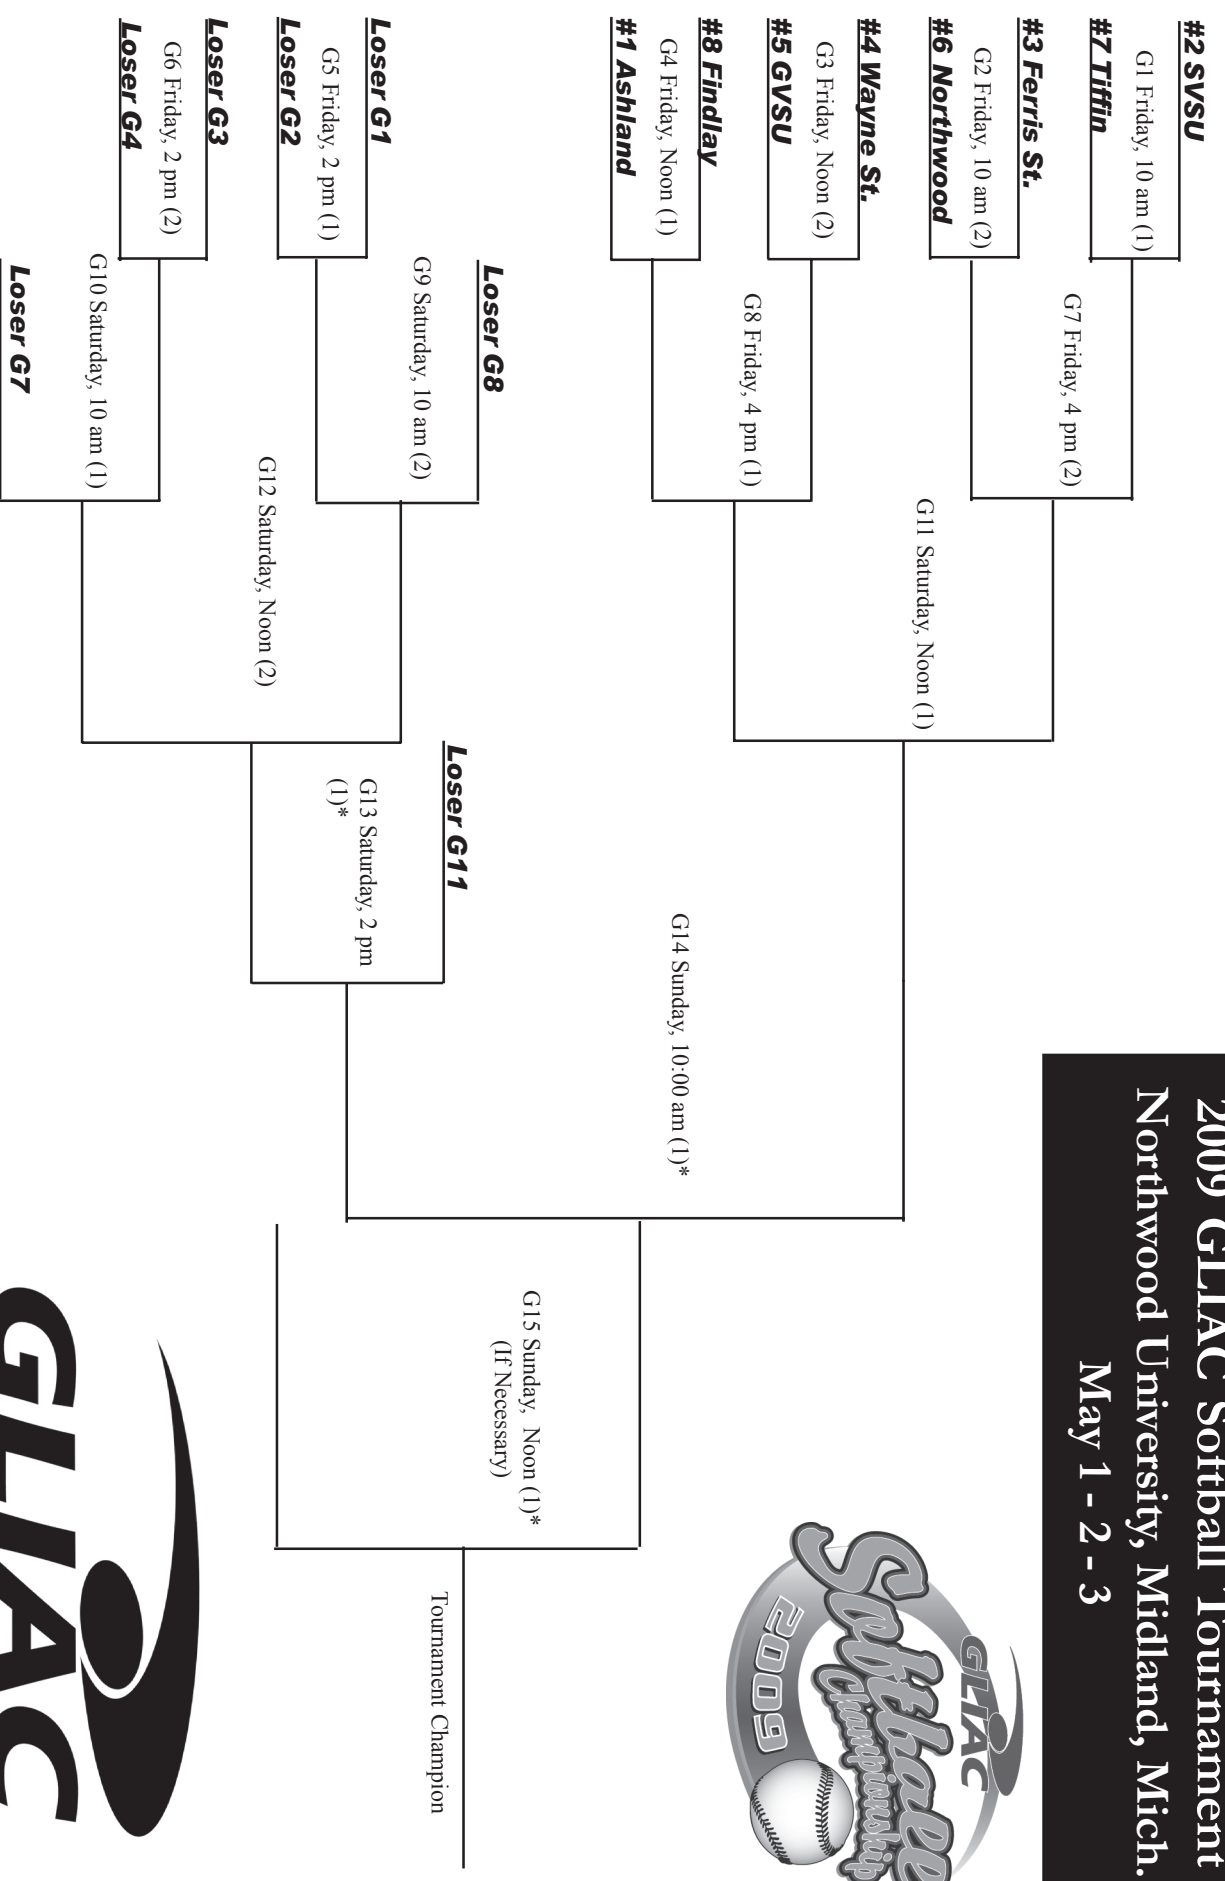

2009 GLIAC Softball Tournament
Northwood University, Midland, Mich.
May 1 - 2 - 3

* There will be a minimum of 30 minutes between games when 1 or both teams have to play back-to-back games
(x) Field 1 is Northwood's main softball diamond. Field 2 is Northwood's auxiliary diamond, directly adjacent to Field 1.