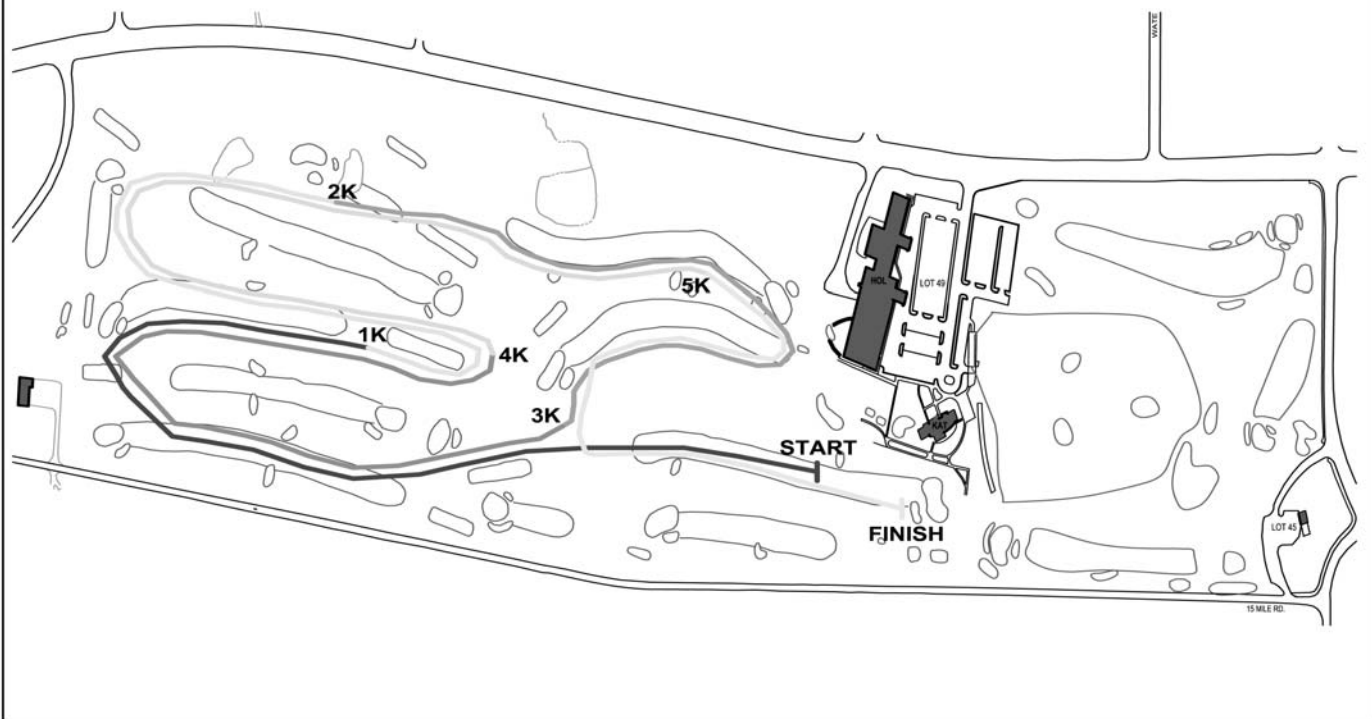

WOMEN'S 6000 METER COURSE

2 X 3K LOOP