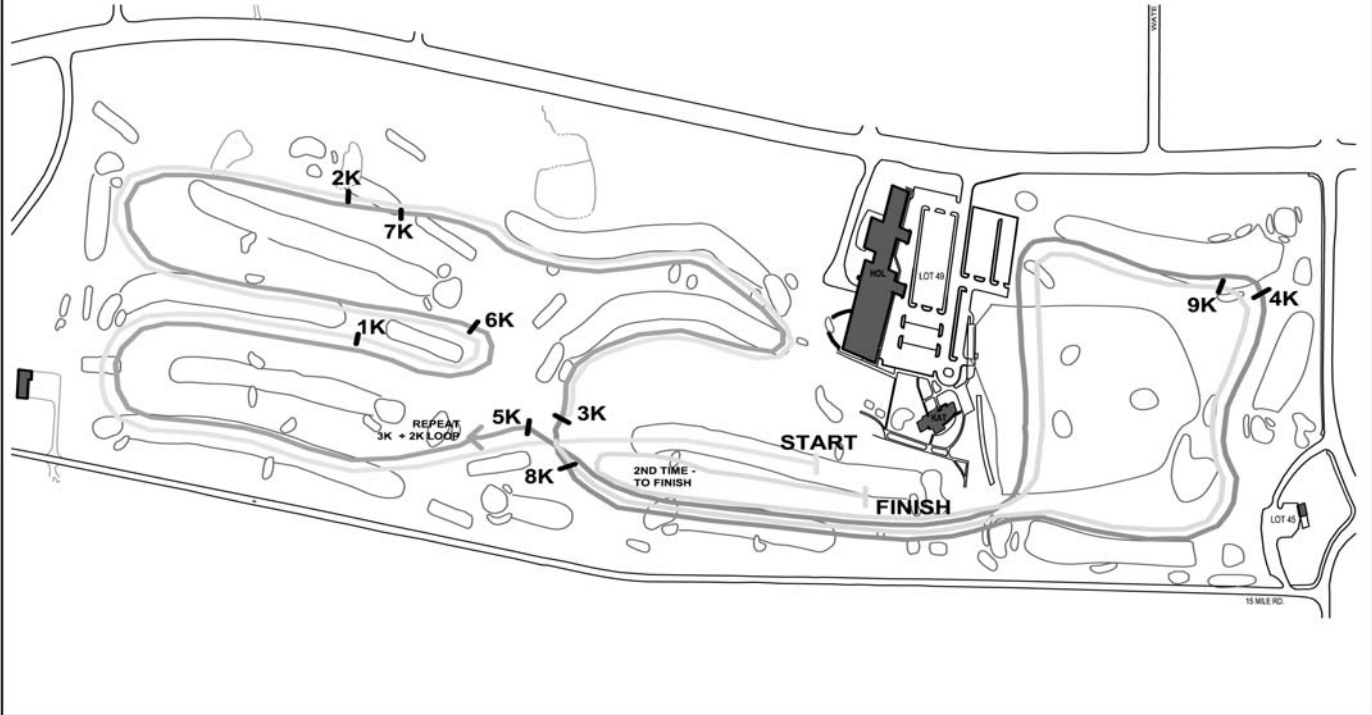

MEN'S 10,000 METER COURSE

2 X 3K LOOP + 2K LOOP