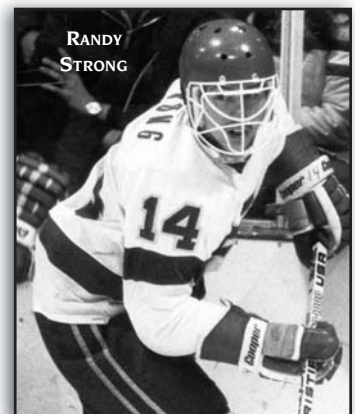

*CCHA Games

**CCHA Tournament

#Battle Creek Classic

&Duluth Holiday Classic

1984-85	11-26-1

CCHA Record: 8-23-1 (9th)

Coach: Dick Bertrand

10/12 Bowling Green State*	W	4-2
10/13 Bowling Green State*	W	5-4 OT
10/19 Michigan*	L	6-8
10/20 Michigan*	L	2-9
10/26 Michigan-Dearborn	L	2-5
10/27 Michigan-Dearborn	W	8-1
11/2 Michigan State*	L	2-8
11/3 Michigan State*	W	4-3 OT
11/9 Illinois-Chicago*	W	7-4
11/10 Illinois-Chicago*	L	1-6
11/16 Lake Superior State*	L	2-4
11/17 Lake Superior State*	L	1-5
11/23 Ohio State*	W	6-3
11/24 Ohio State*	L	3-6
11/30 Western Michigan*	L	2-6
12/1 Western Michigan*	L	1-4
12/7 Miami (Ohio)*	T	2-2 OT
12/8 Miami (Ohio)*	L	2-3

12/14 Bowling Green State*	L	3-4
12/15 Bowling Green State*	W	5-3
12/28 Toronto#	L	3-6
12/29 Miami (Ohio)#	L	1-4
1/4 Michigan*	W	9-7
1/5 Michigan*	W	9-0
1/11 Alaska Fairbanks	W	8-4
1/12 Alaska Fairbanks	W	8-0
1/18 Michigan State*	L	1-3
1/19 Michigan State*	L	3-7
1/25 Illinois-Chicago*	L	3-5
1/26 Illinois-Chicago*	L	3-5
2/1 Lake Superior State*	L	3-5
2/2 Lake Superior State*	L	5-10
2/8 Ohio State*	L	2-5
2/9 Ohio State*	L	0-3
2/15 Western Michigan*	L	2-3
2/16 Western Michigan*	L	1-4
2/22 Miami (Ohio)*	L	7-10
2/23 Miami (Ohio)*	L	4-5

*CCHA Games

#RPI Invitational (Troy, N.Y.)

PAUL COUTURE