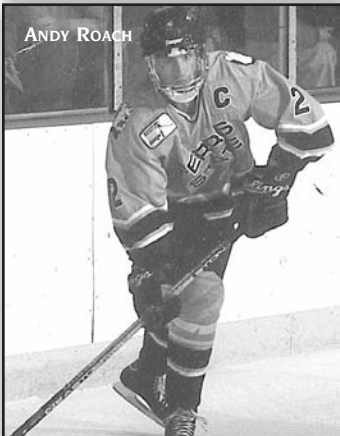

\*CCHA Game

DWIGHT PARRISH

ANDY ROACH

JOEL IRWIN

BRETT COLBORNE

\*\*CCHA Tournament  
\*Mackinac Cup Series  
+Seven Bridges Arena, Woodridge, Ill.

1996-97 11-23-3

CCHA Record: 7-18-2 (9th)