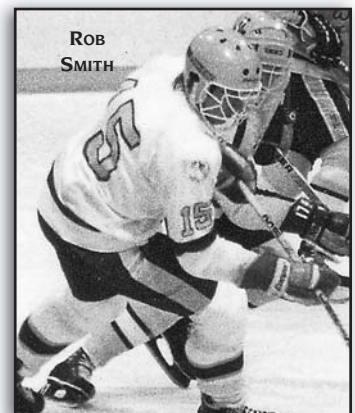

*CCHA Games

**CCHA Tournament

#Battle Creek Classic

&Duluth Holiday Classic

1984-85	11-26-1

CCHA Record: 8-23-1 (9th)

Coach: Dick Bertrand

10/12 Bowling Green State*	W	4-2
10/13 Bowling Green State*	W	5-4 OT
10/19 Michigan*	L	6-8
10/20 Michigan*	L	2-9
10/26 Michigan-Dearborn	L	2-5
10/27 Michigan-Dearborn	W	8-1
11/2 Michigan State*	L	2-8
11/3 Michigan State*	W	4-3 OT
11/9 Illinois-Chicago*	W	7-4
11/10 Illinois-Chicago*	L	1-6
11/16 Lake Superior State*	L	2-4
11/17 Lake Superior State*	L	1-5
11/23 Ohio State*	W	6-3
11/24 Ohio State*	L	3-6
11/30 Western Michigan*	L	2-6
12/1 Western Michigan*	L	1-4
12/7 Miami (Ohio)*	T	2-2 OT
12/8 Miami (Ohio)*	L	2-3

12/14 Bowling Green State*	L	3-4
12/15 Bowling Green State*	W	5-3
12/28 Toronto#	L	3-6
12/29 Miami (Ohio)#	L	1-4
1/4 Michigan*	W	9-7
1/5 Michigan*	W	9-0
1/11 Alaska Fairbanks	W	8-4
1/12 Alaska Fairbanks	W	8-0
1/18 Michigan State*	L	1-3
1/19 Michigan State*	L	3-7
1/25 Illinois-Chicago*	L	3-5
1/26 Illinois-Chicago*	L	3-5
2/1 Lake Superior State*	L	3-5
2/2 Lake Superior State*	L	5-10
2/8 Ohio State*	L	2-5
2/9 Ohio State*	L	0-3
2/15 Western Michigan*	L	2-3
2/16 Western Michigan*	L	1-4
2/22 Miami (Ohio)*	L	7-10
2/23 Miami (Ohio)*	L	4-5

*CCHA Games

#RPI Invitational (Troy, N.Y.)

PAUL COUTURE