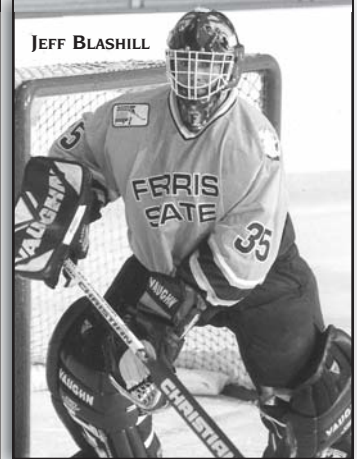

\*CCHA Game  
\*\*CCHA Tournament  
+Pepsi Tournament  
▲Van Andel Arena, Grand Rapids, Mich.

SETH APPERT

JEFF BLASHILL

CASEY HARRIS

VINCE OWEN

DEREK CRIM

VAL PASSARELLI