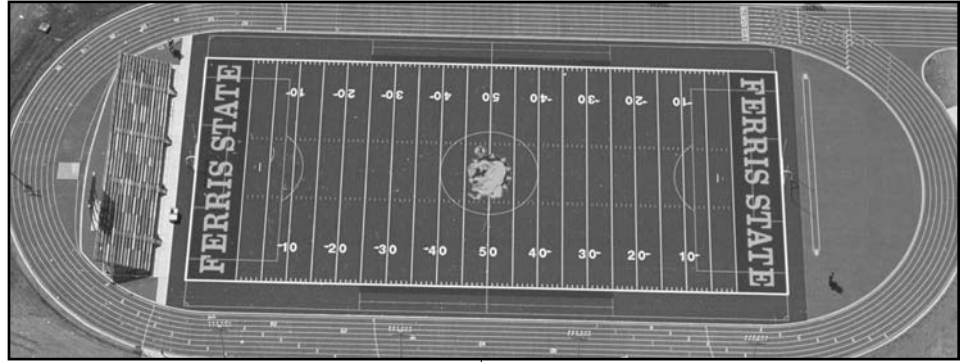

TOP TAGGART FIELD/WHEELER PAVILION

Top Taggart Field has served as home for the Ferris State football team since 1957.

Officially dedicated in October 1978, the stadium is centrally located on the FSU campus and features a current seating capacity of 6,200. Permanent lighting makes it possible for night games, which are popular with the Bulldog faithful during the early part of the season.

W.C. TAGGART

The facility also has been used extensively by individuals outside the University community as Top Taggart Field has hosted numerous athletic events on the high school level.

Presently, the facility is midst a multi-phase renovation and construction project. The initial phase, completed in August 1998, involved the installation of an AstroTurf 12 playing surface which is considered by experts as the highest quality artificial turf on the market. The playing field is surrounded by a new 400-meter, eight-lane track with a brick red urethane surface. A new electronic scoreboard was installed in June 2000.

Phase two of the project was completed in August 2001 with the construction of the Wheeler Pavilion, named in honor of alumnus John

Wheeler and his wife, Chris. The three-story building, which is located on the stadium's west side, features a clubroom level, a media/game management level, a ticket office, remodeled and expanded restrooms along with a remodeled, expanded and covered concession area. The project also involved upgrading the main entrance, improving site landscaping, adding 250 center section seats and a new lighting system.

A public fundraising campaign raised \$600,000 in contributions and pledges, which was matched by the University. A groundbreaking ceremony for the facility was held March 5, 2001.

SERIES RECORDS AT TOP TAGGART FIELD