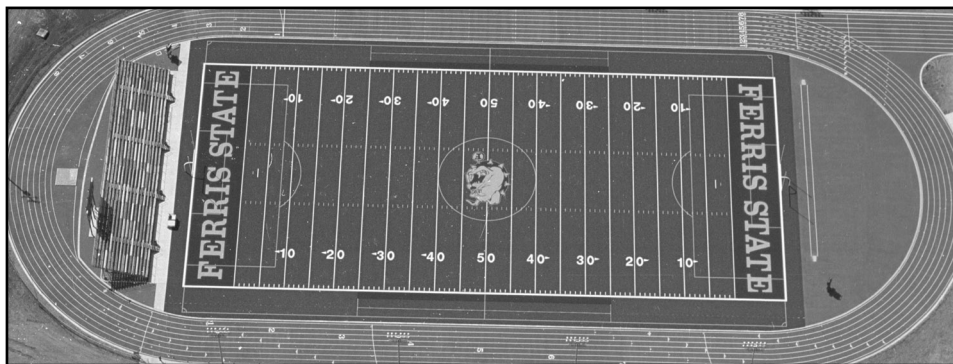

TOP TAGGART FIELD/WHEELER PAVILION

Top Taggart Field has served as home for the Ferris State football team since 1957.

Officially dedicated in October 1978, the stadium is centrally located on the FSU campus and features a current seating capacity of 6,200. Permanent lighting makes it possible for night games, which are popular with the Bulldog faithful during the early part of the season.

W.C. TAGGART

The facility also has been used extensively by individuals outside the University community as Top Taggart Field has hosted numerous athletic events on the high school level.

Presently, the facility is midst a multi-phase renovation and construction project. The initial phase, completed in August 1998, involved the installation of an AstroTurf 12 playing surface which is considered by experts as the highest quality artificial turf on the market. The playing field is surrounded by a new 400-meter, eight-lane track with a brick red urethane surface. A new electronic scoreboard was installed in June 2000.

Phase two of the project was completed in August 2001 with the construction of the Wheeler Pavilion, named in honor of alumnus John

Wheeler and his wife, Chris. The three-story building, which is located on the stadium's west side, features a clubroom level, a media/game management level, a ticket office, remodeled and expanded restrooms along with a remodeled, expanded and covered concession area. The project also involved upgrading the main entrance, improving site landscaping, adding 250 center section seats and a new lighting system.

A public fundraising campaign raised \$600,000 in contributions and pledges, which was matched by the University. A groundbreaking ceremony for the facility was held March 5, 2001.

SERIES RECORDS AT TOP TAGGART FIELD