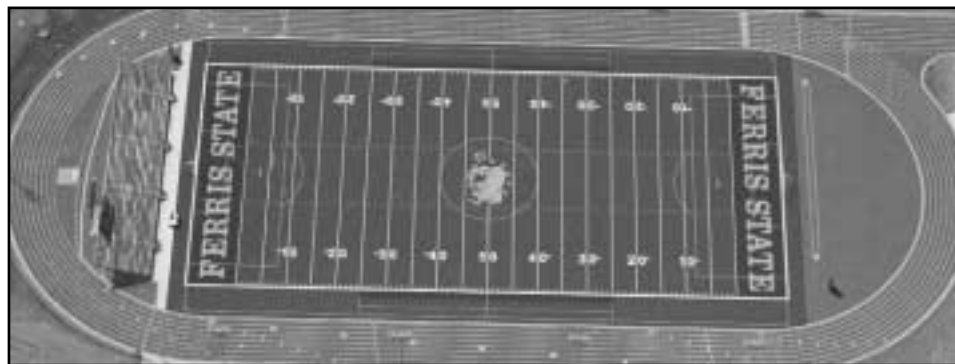

TOP TAGGART FIELD/WHEELER PAVILION

Top Taggart Field has served as home for the Ferris State football team since 1957.

Officially dedicated in October 1978, the stadium is centrally located on the FSU campus and features a current seating capacity of 6,200. Permanent lighting makes it possible for night games, which are popular with Bulldog faithful during the early part of the season.

W.C. TAGGART

The facility also has been used extensively by individuals outside the University community as Top Taggart Field has hosted numerous athletic events on the high school level.

Presently, the facility is midst a multi-phase renovation and construction project. The initial phase, completed in August 1998, involved the installation of an AstroTurf 12 playing surface which is considered by experts as the highest quality artificial turf on the market. The playing field is surrounded by a new 400-meter, eight-lane track with a brick red urethane surface. A new electronic scoreboard was installed in June 2000.

Phase two of the project was completed in August 2001 with the construction of the Wheeler Pavilion, named in honor of alumnus John

Wheeler and his wife, Chris. The three-story building, which is located on the stadium's west side features a clubroom level, a media/game management level, a ticket office, remodeled and expanded restrooms along with a remodeled, expanded and covered concession area. The project also involves upgrading the main entrance, improving site landscaping, adding 250 center section seats and a new lighting system.