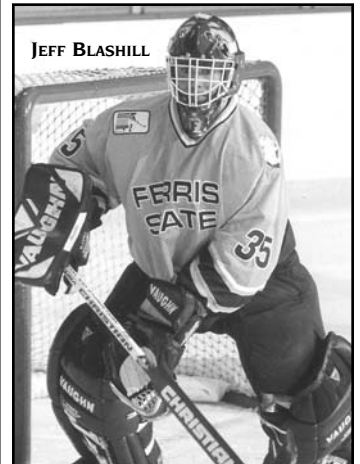

*CCHA Game

**CCHA Tournament

+Pepsi Tournament

▲Van Andel Arena, Grand Rapids, Mich.

Ferris State

VAL PASSARELLI

SETH APPERT

JEFF BLASHILL