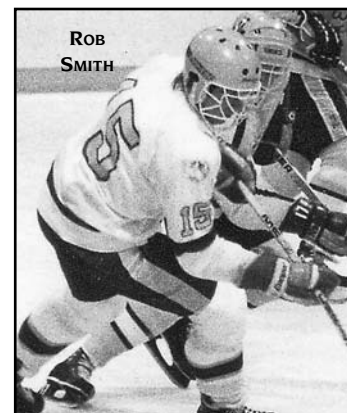

*CCHA Games

**CCHA Tournament

#Battle Creek Classic

&Duluth Holiday Classic

1984-85	11-26-1

CCHA Record: 8-23-1 (9th)

Coach: Dick Bertrand

10/12 Bowling Green State*	W	4-2
10/13 Bowling Green State*	W	5-4 OT
10/19 Michigan*	L	6-8
10/20 Michigan*	L	2-9
10/26 Michigan-Dearborn	L	2-5
10/27 Michigan-Dearborn	W	8-1
11/2 Michigan State*	L	2-8
11/3 Michigan State*	W	4-3 OT
11/9 Illinois-Chicago*	W	7-4
11/10 Illinois-Chicago*	L	1-6
11/16 Lake Superior State*	L	2-4
11/17 Lake Superior State*	L	1-5
11/23 Ohio State*	W	6-3
11/24 Ohio State*	L	3-6
11/30 Western Michigan*	L	2-6
12/1 Western Michigan*	L	1-4
12/7 Miami (Ohio)*	T	2-2 OT
12/8 Miami (Ohio)*	L	2-3

12/14 Bowling Green State*	L	3-4
12/15 Bowling Green State*	W	5-3
12/28 Toronto#	L	3-6
12/29 Miami (Ohio)#	L	1-4
1/4 Michigan*	W	9-7
1/5 Michigan*	W	9-0
1/11 Alaska Fairbanks	W	8-4
1/12 Alaska Fairbanks	W	8-0
1/18 Michigan State*	L	1-3
1/19 Michigan State*	L	3-7
1/25 Illinois-Chicago*	L	3-5
1/26 Illinois-Chicago*	L	3-5
2/1 Lake Superior State*	L	3-5
2/2 Lake Superior State*	L	5-10
2/8 Ohio State*	L	2-5
2/9 Ohio State*	L	0-3
2/15 Western Michigan*	L	2-3
2/16 Western Michigan*	L	1-4
2/22 Miami (Ohio)*	L	7-10
2/23 Miami (Ohio)*	L	4-5

*CCHA Games

#RPI Invitational (Troy, N.Y.)

PAUL COUTURE

2005-06 - "The Year of The Dog!"