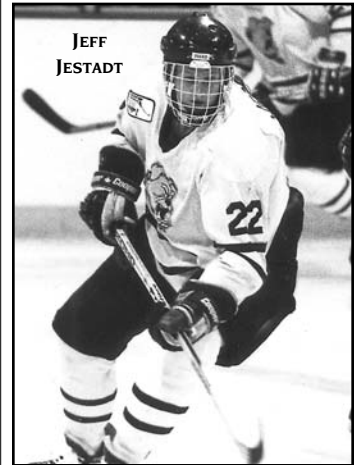

*CCHA Game
 **CCHA Tournament
 †Mackinac Cup Series
 +Fraser (Mich.) Falcon Dome

JEFF JESTADT

DOUG SMITH

The Bulldog mascot's sign says it all as Ferris State advanced to the 1992-93 CCHA Championship Tournament after sweeping Alaska Fairbanks in CCHA Tourney First-Round action. The Bulldogs went on to post a 3-2 quarterfinal-round win over Michigan State before suffering a 4-3 overtime setback to Miami (Ohio) in the semifinals.