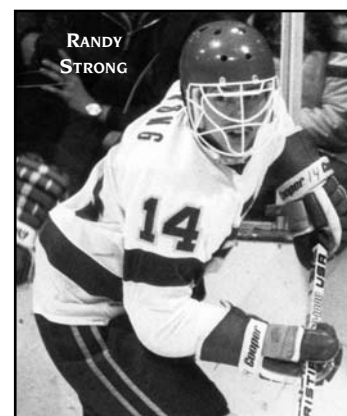

*CCHA Games

**CCHA Tournament

#Battle Creek Classic

&Duluth Holiday Classic

1984-85	11-26-1

CCHA Record: 8-23-1 (9th)

Coach: Dick Bertrand

10/12 Bowling Green State*	W	4-2
10/13 Bowling Green State*	W	5-4 OT
10/19 Michigan*	L	6-8
10/20 Michigan*	L	2-9
10/26 Michigan-Dearborn	L	2-5
10/27 Michigan-Dearborn	W	8-1
11/2 Michigan State*	L	2-8
11/3 Michigan State*	W	4-3 OT
11/9 Illinois-Chicago*	W	7-4
11/10 Illinois-Chicago*	L	1-6
11/16 Lake Superior State*	L	2-4
11/17 Lake Superior State*	L	1-5
11/23 Ohio State*	W	6-3
11/24 Ohio State*	L	3-6
11/30 Western Michigan*	L	2-6
12/1 Western Michigan*	L	1-4
12/7 Miami (Ohio)*	T	2-2 OT
12/8 Miami (Ohio)*	L	2-3

12/14 Bowling Green State*	L	3-4
12/15 Bowling Green State*	W	5-3
12/28 Toronto#	L	3-6
12/29 Miami (Ohio)#	L	1-4
1/4 Michigan*	W	9-7
1/5 Michigan*	W	9-0
1/11 Alaska Fairbanks	W	8-4
1/12 Alaska Fairbanks	W	8-0
1/18 Michigan State*	L	1-3
1/19 Michigan State*	L	3-7
1/25 Illinois-Chicago*	L	3-5
1/26 Illinois-Chicago*	L	3-5
2/1 Lake Superior State*	L	3-5
2/2 Lake Superior State*	L	5-10
2/8 Ohio State*	L	2-5
2/9 Ohio State*	L	0-3
2/15 Western Michigan*	L	2-3
2/16 Western Michigan*	L	1-4
2/22 Miami (Ohio)*	L	7-10
2/23 Miami (Ohio)*	L	4-5

*CCHA Games

#RPI Invitational (Troy, N.Y.)

PAUL COUTURE

2005-06 - "The Year of The Dog!"