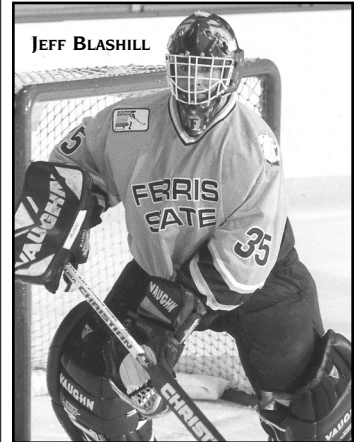

2/15	Miami (Ohio)*	L	2-6
2/21	Alaska Fairbanks*	L	4-6
2/22	Alaska Fairbanks*	T	4-4 OT
2/23	Alaska Fairbanks*	L	1-2

*CCHA Game
 †Pepsi Tournament
 ▲Van Andel Arena, Grand Rapids, Mich.

The Bulldog mascot's sign says it all as Ferris State advanced to the 1992-93 CCHA Championship Tournament after sweeping Alaska Fairbanks in CCHA Tourney First-Round action. The Bulldogs went on to post a 3-2 quarterfinal-round win over Michigan State before suffering a 4-3 overtime setback to Miami (Ohio) in the semifinals.