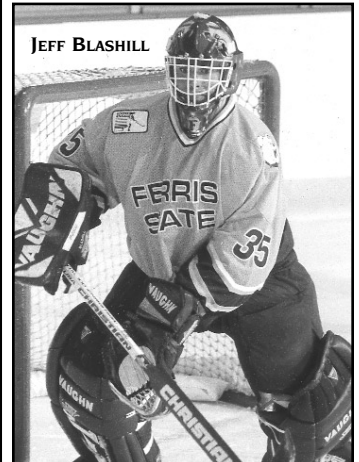

2/15	Miami (Ohio)*	L	2-6
2/21	Alaska Fairbanks*	L	4-6
2/22	Alaska Fairbanks*	T	4-4 OT
2/23	Alaska Fairbanks*	L	1-2

*CCHA Games
 †Pepsi Tournament
 ▲Van Andel Arena, Grand Rapids, Mich.

ANDY ROACH

JEFF BLASHILL